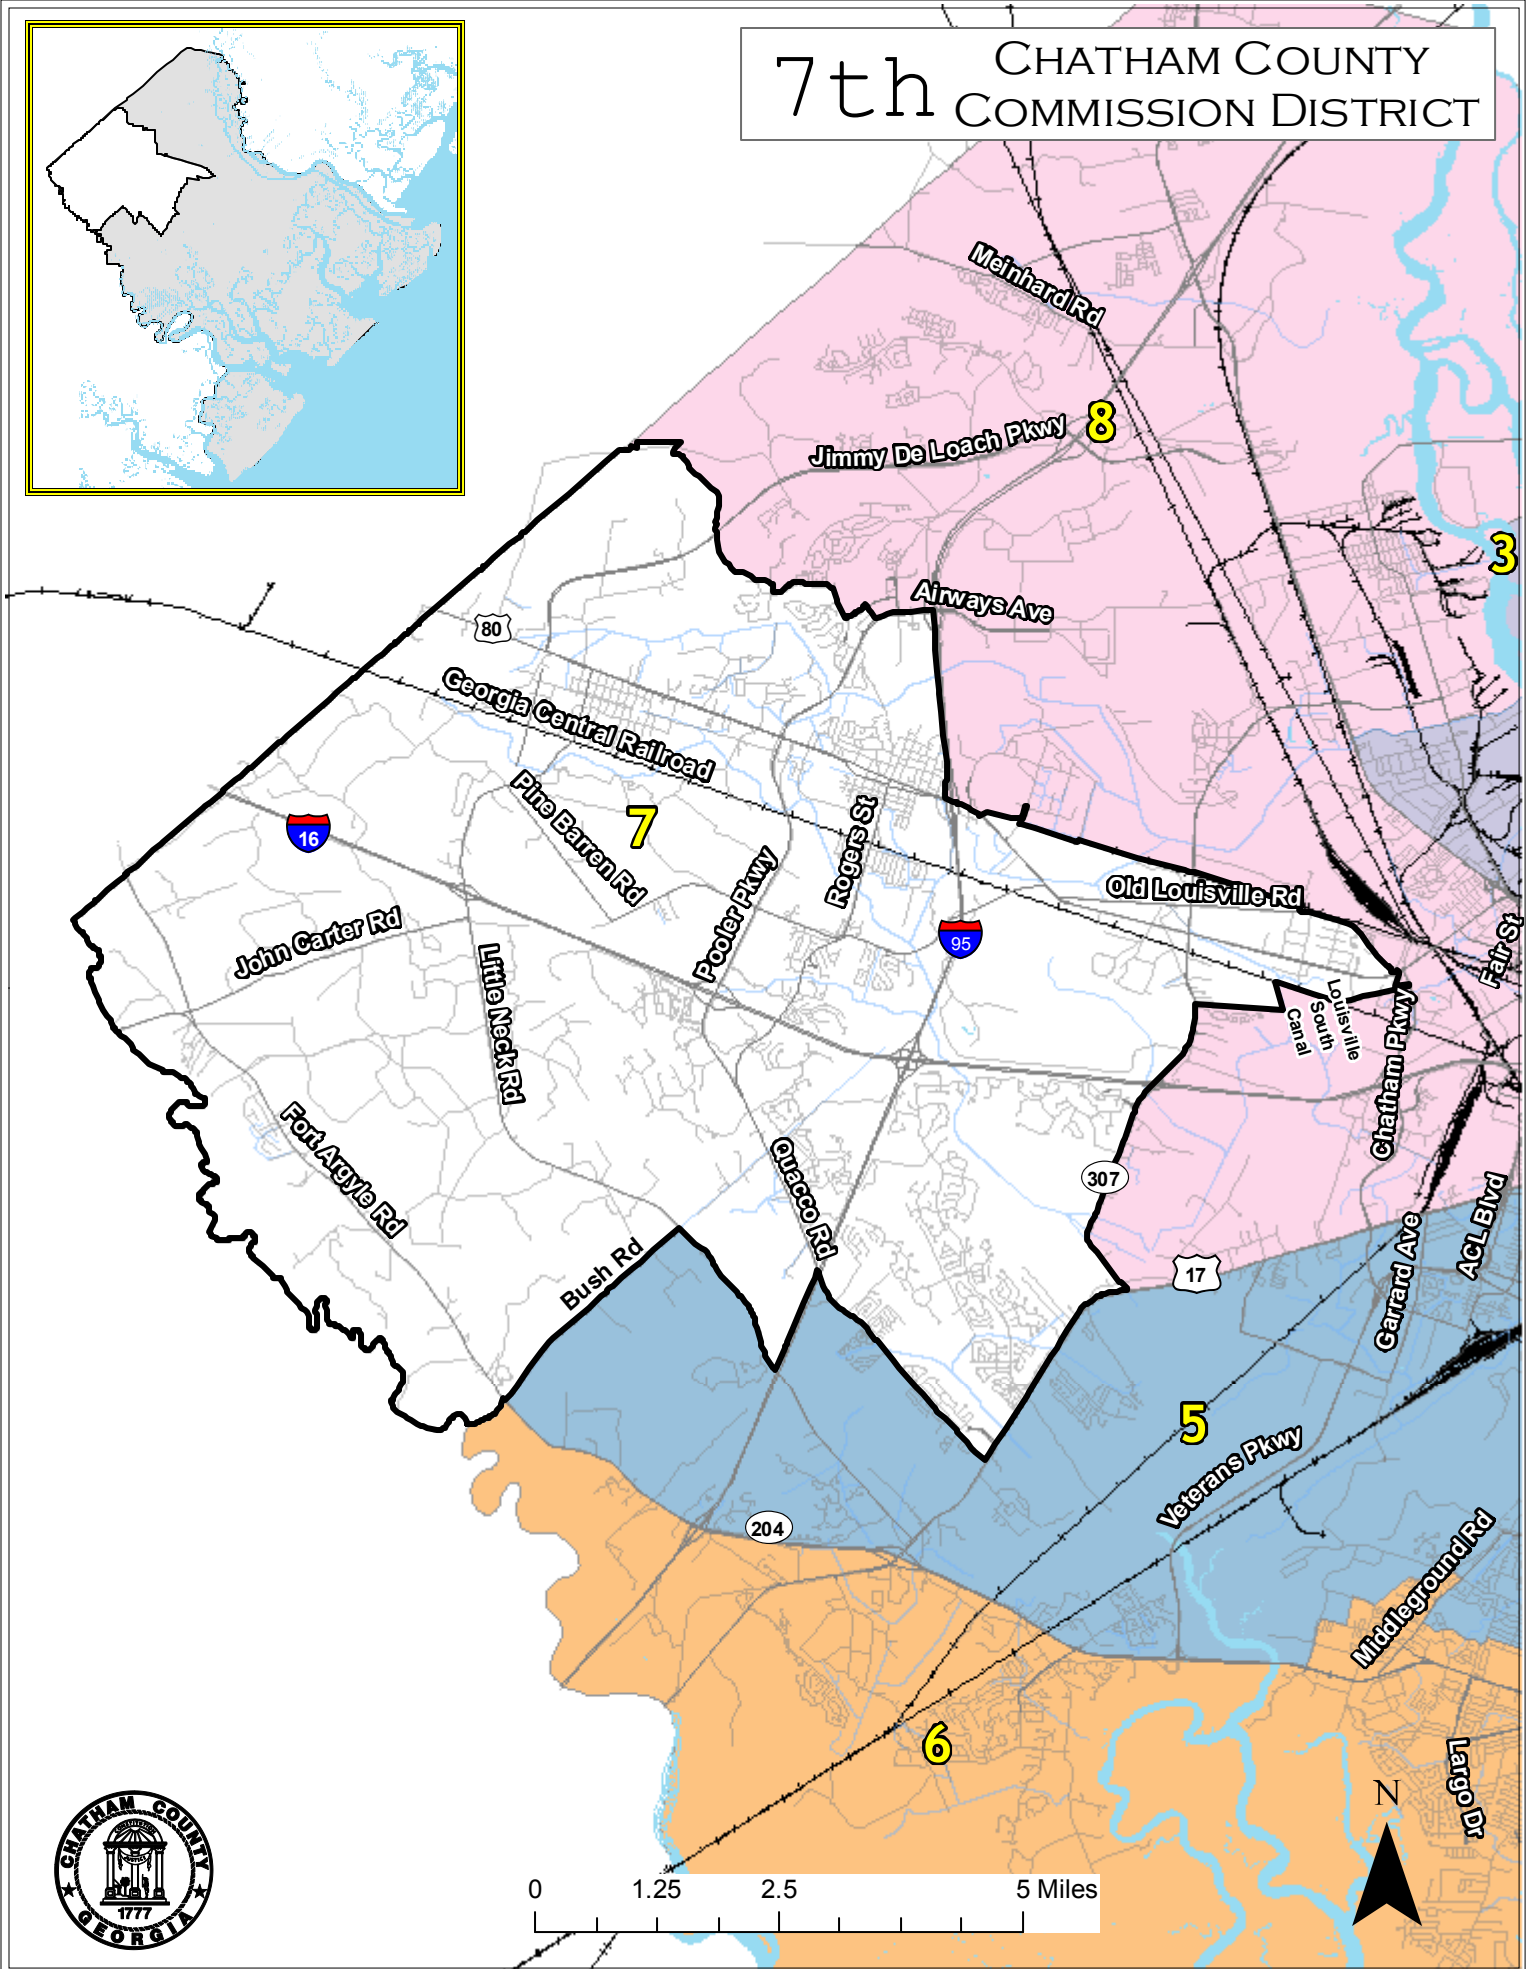

# 7th CHATHAM COUNTY COMMISSION DISTRICT

0 1.25 2.5 5 Miles