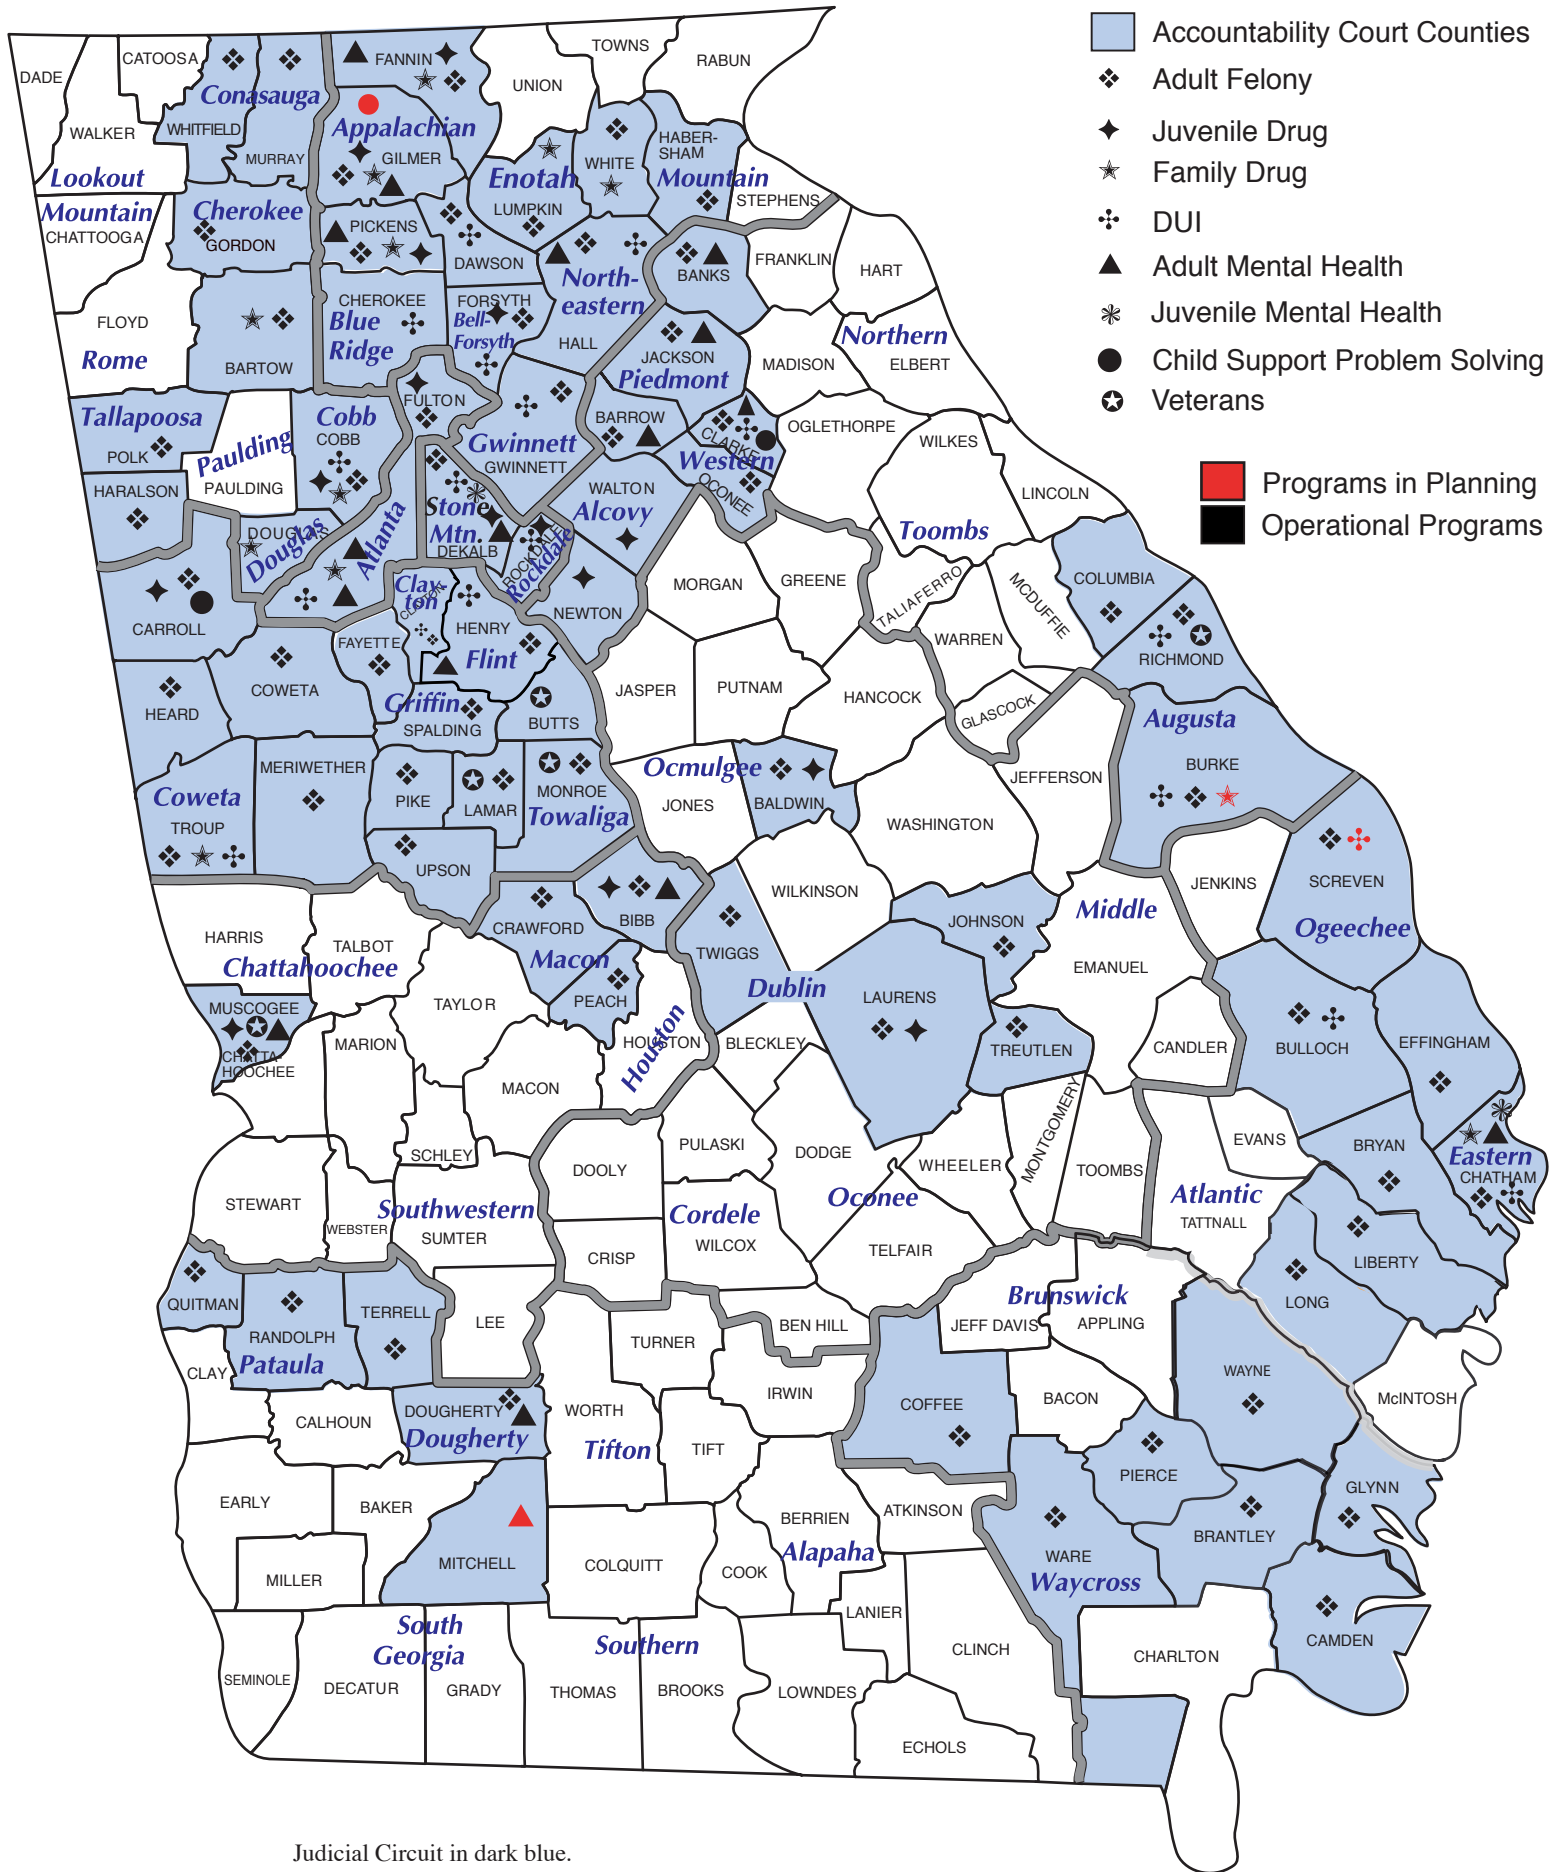

# Georgia Accountability Courts

Judicial Circuit in dark blue.