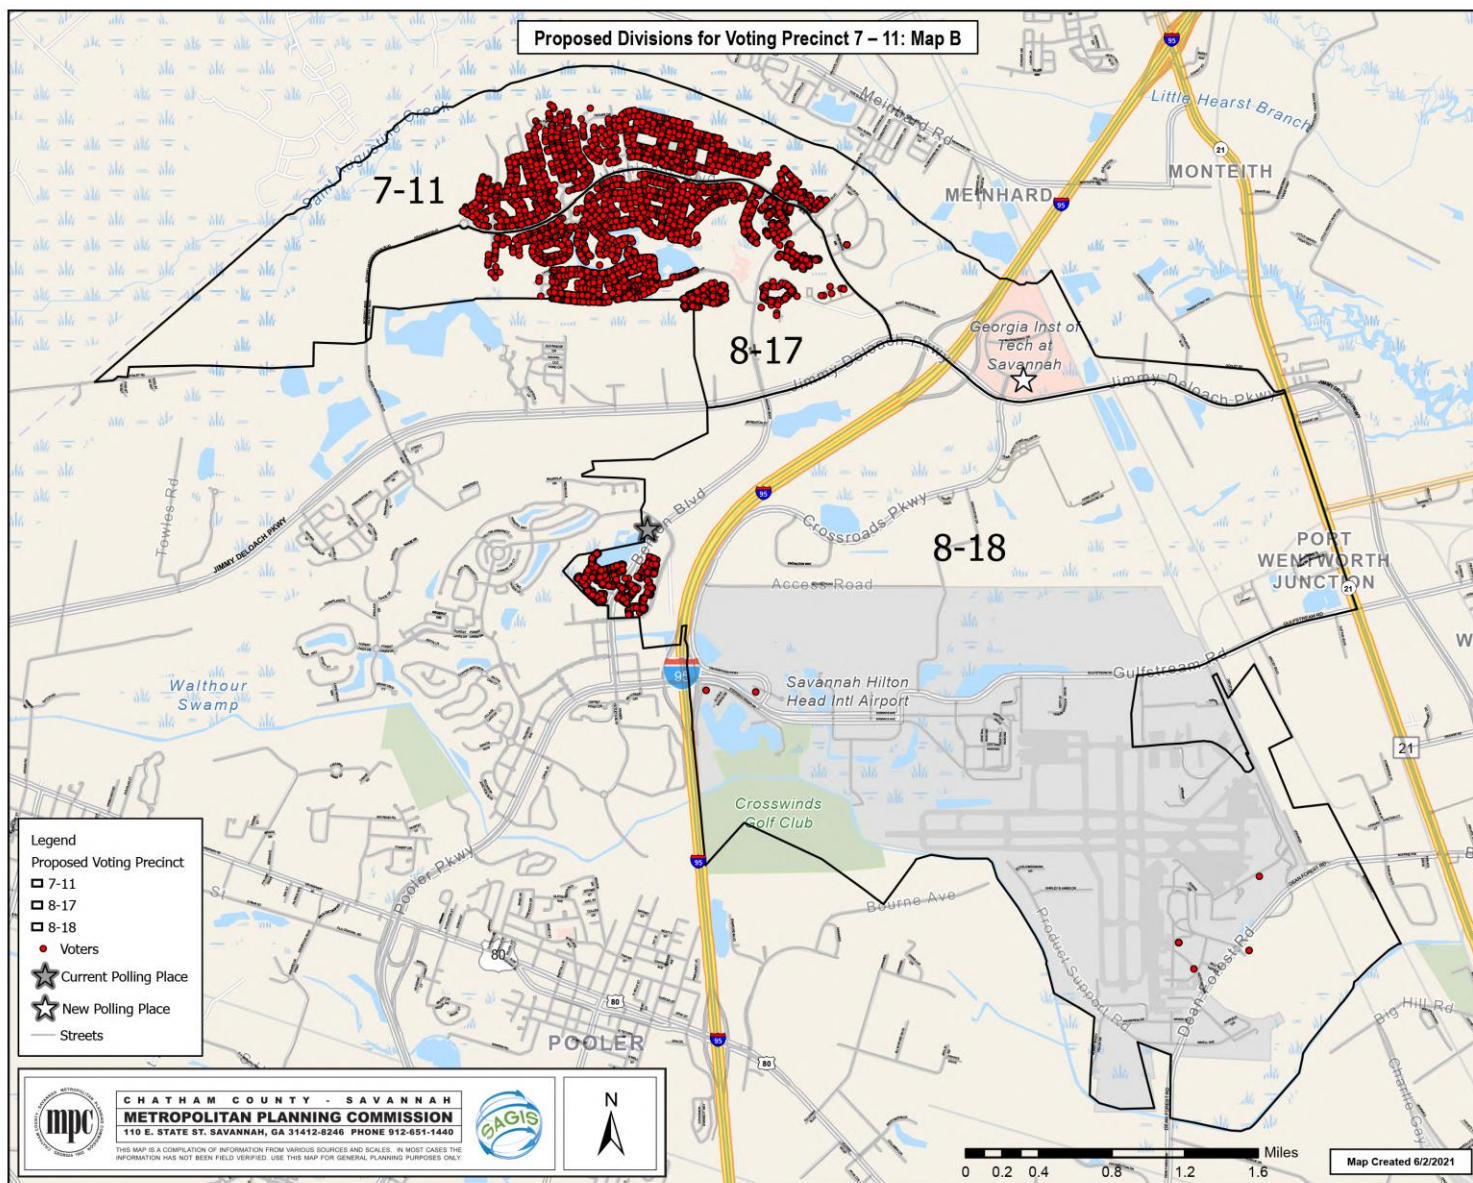

- Voters
- ☆ Current Polling Place
- ☆ New Polling Place
- Streets
- ▭ Voting Precinct 7 - 11

Map Created 5/11/2021

## Precinct Changes/Division of 7-11

- ▶ Divide 7-11 into three precincts:  
7-11, 8-17, and 8-18

# New Precinct Map

- ▶ 7-11 division lines
  - ▶ Precinct boundary line, Morgan Lakes Industrial Blvd, Highlands Blvd, Jimmy DeLoach Pkwy
- ▶ 8-17 division lines
  - ▶ Morgan Lakes Industrial Blvd, Highlands Blvd, Jimmy DeLoach Pkwy, precinct boundary line
- ▶ 8-18 division lines
  - ▶ Jimmy DeLoach Pkwy and precinct boundary line