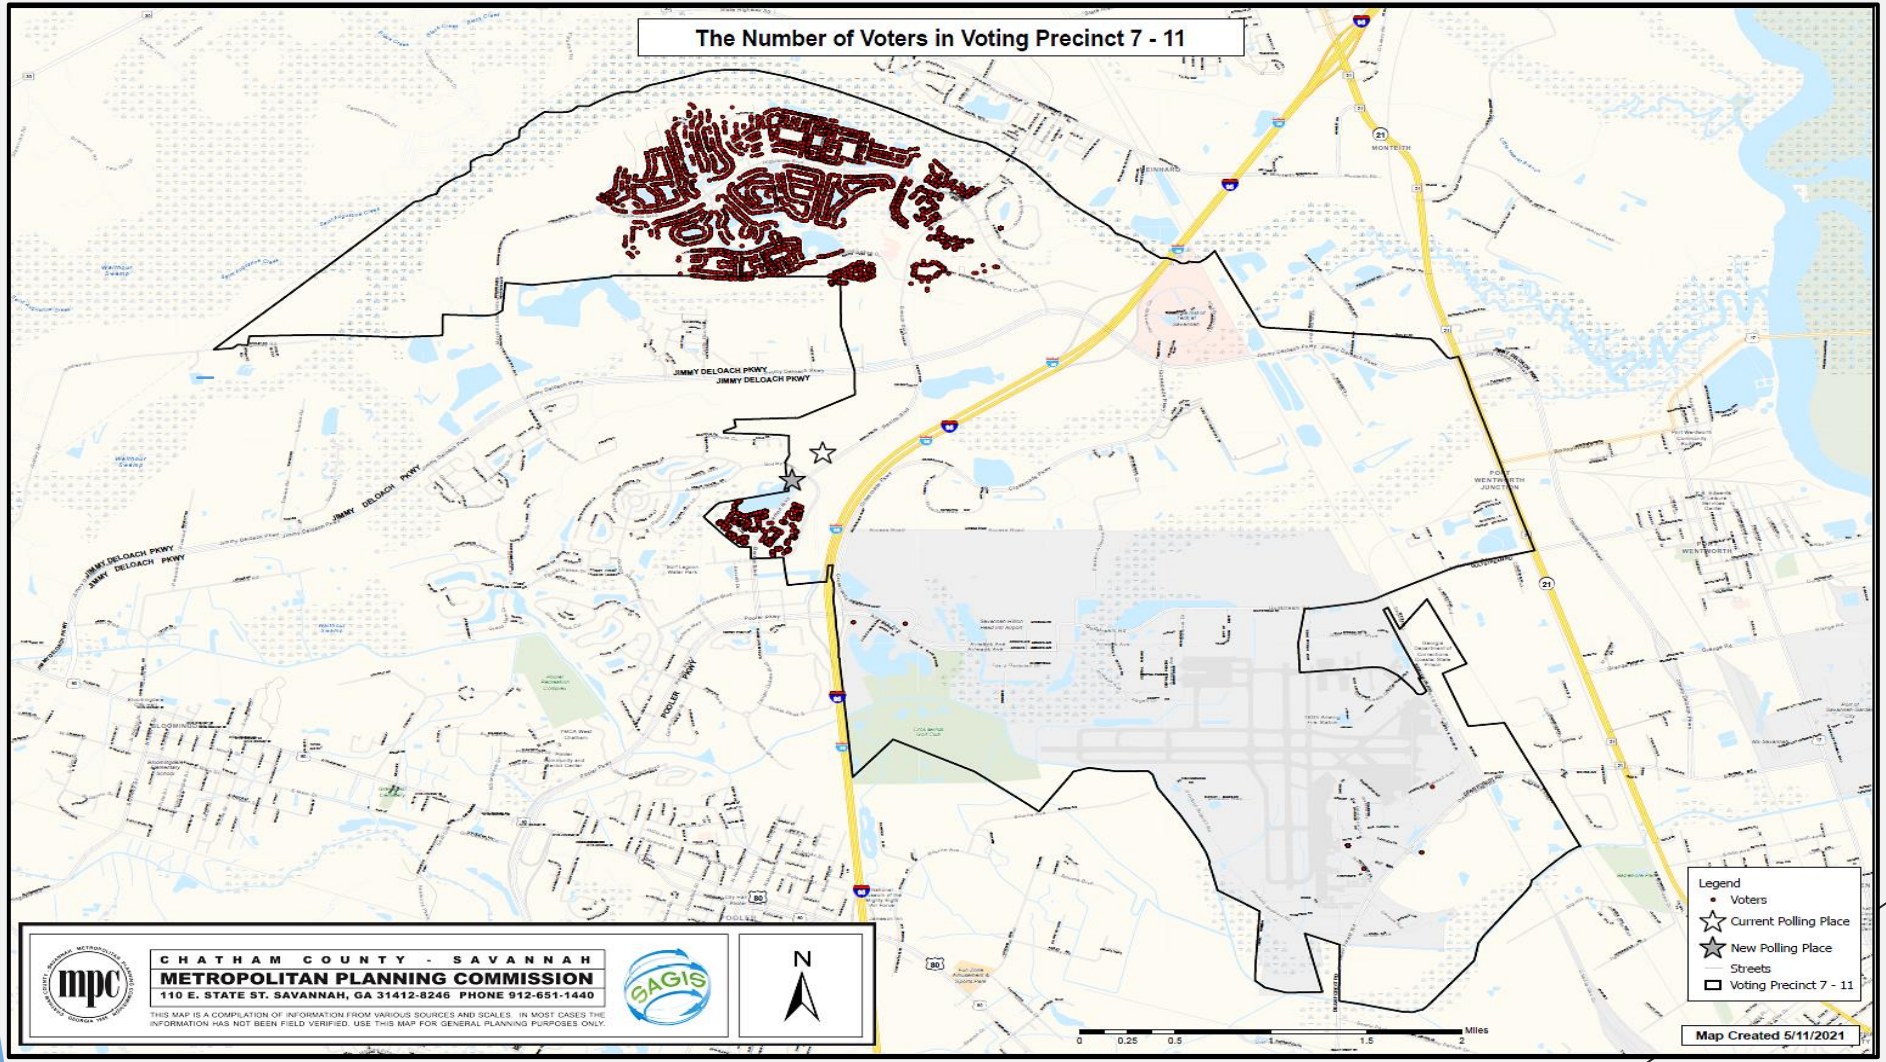

Current Precinct Map

CHATHAM COUNTY - SAVANNAH
METROPOLITAN PLANNING COMMISSION
110 E. STATE ST. SAVANNAH, GA 31412-8246 PHONE 912-651-1440

- Voters
- ☆ Current Polling Place
- ☆ New Polling Place
- Streets
- ▭ Voting Precinct 7 - 11

Map Created 5/11/2021