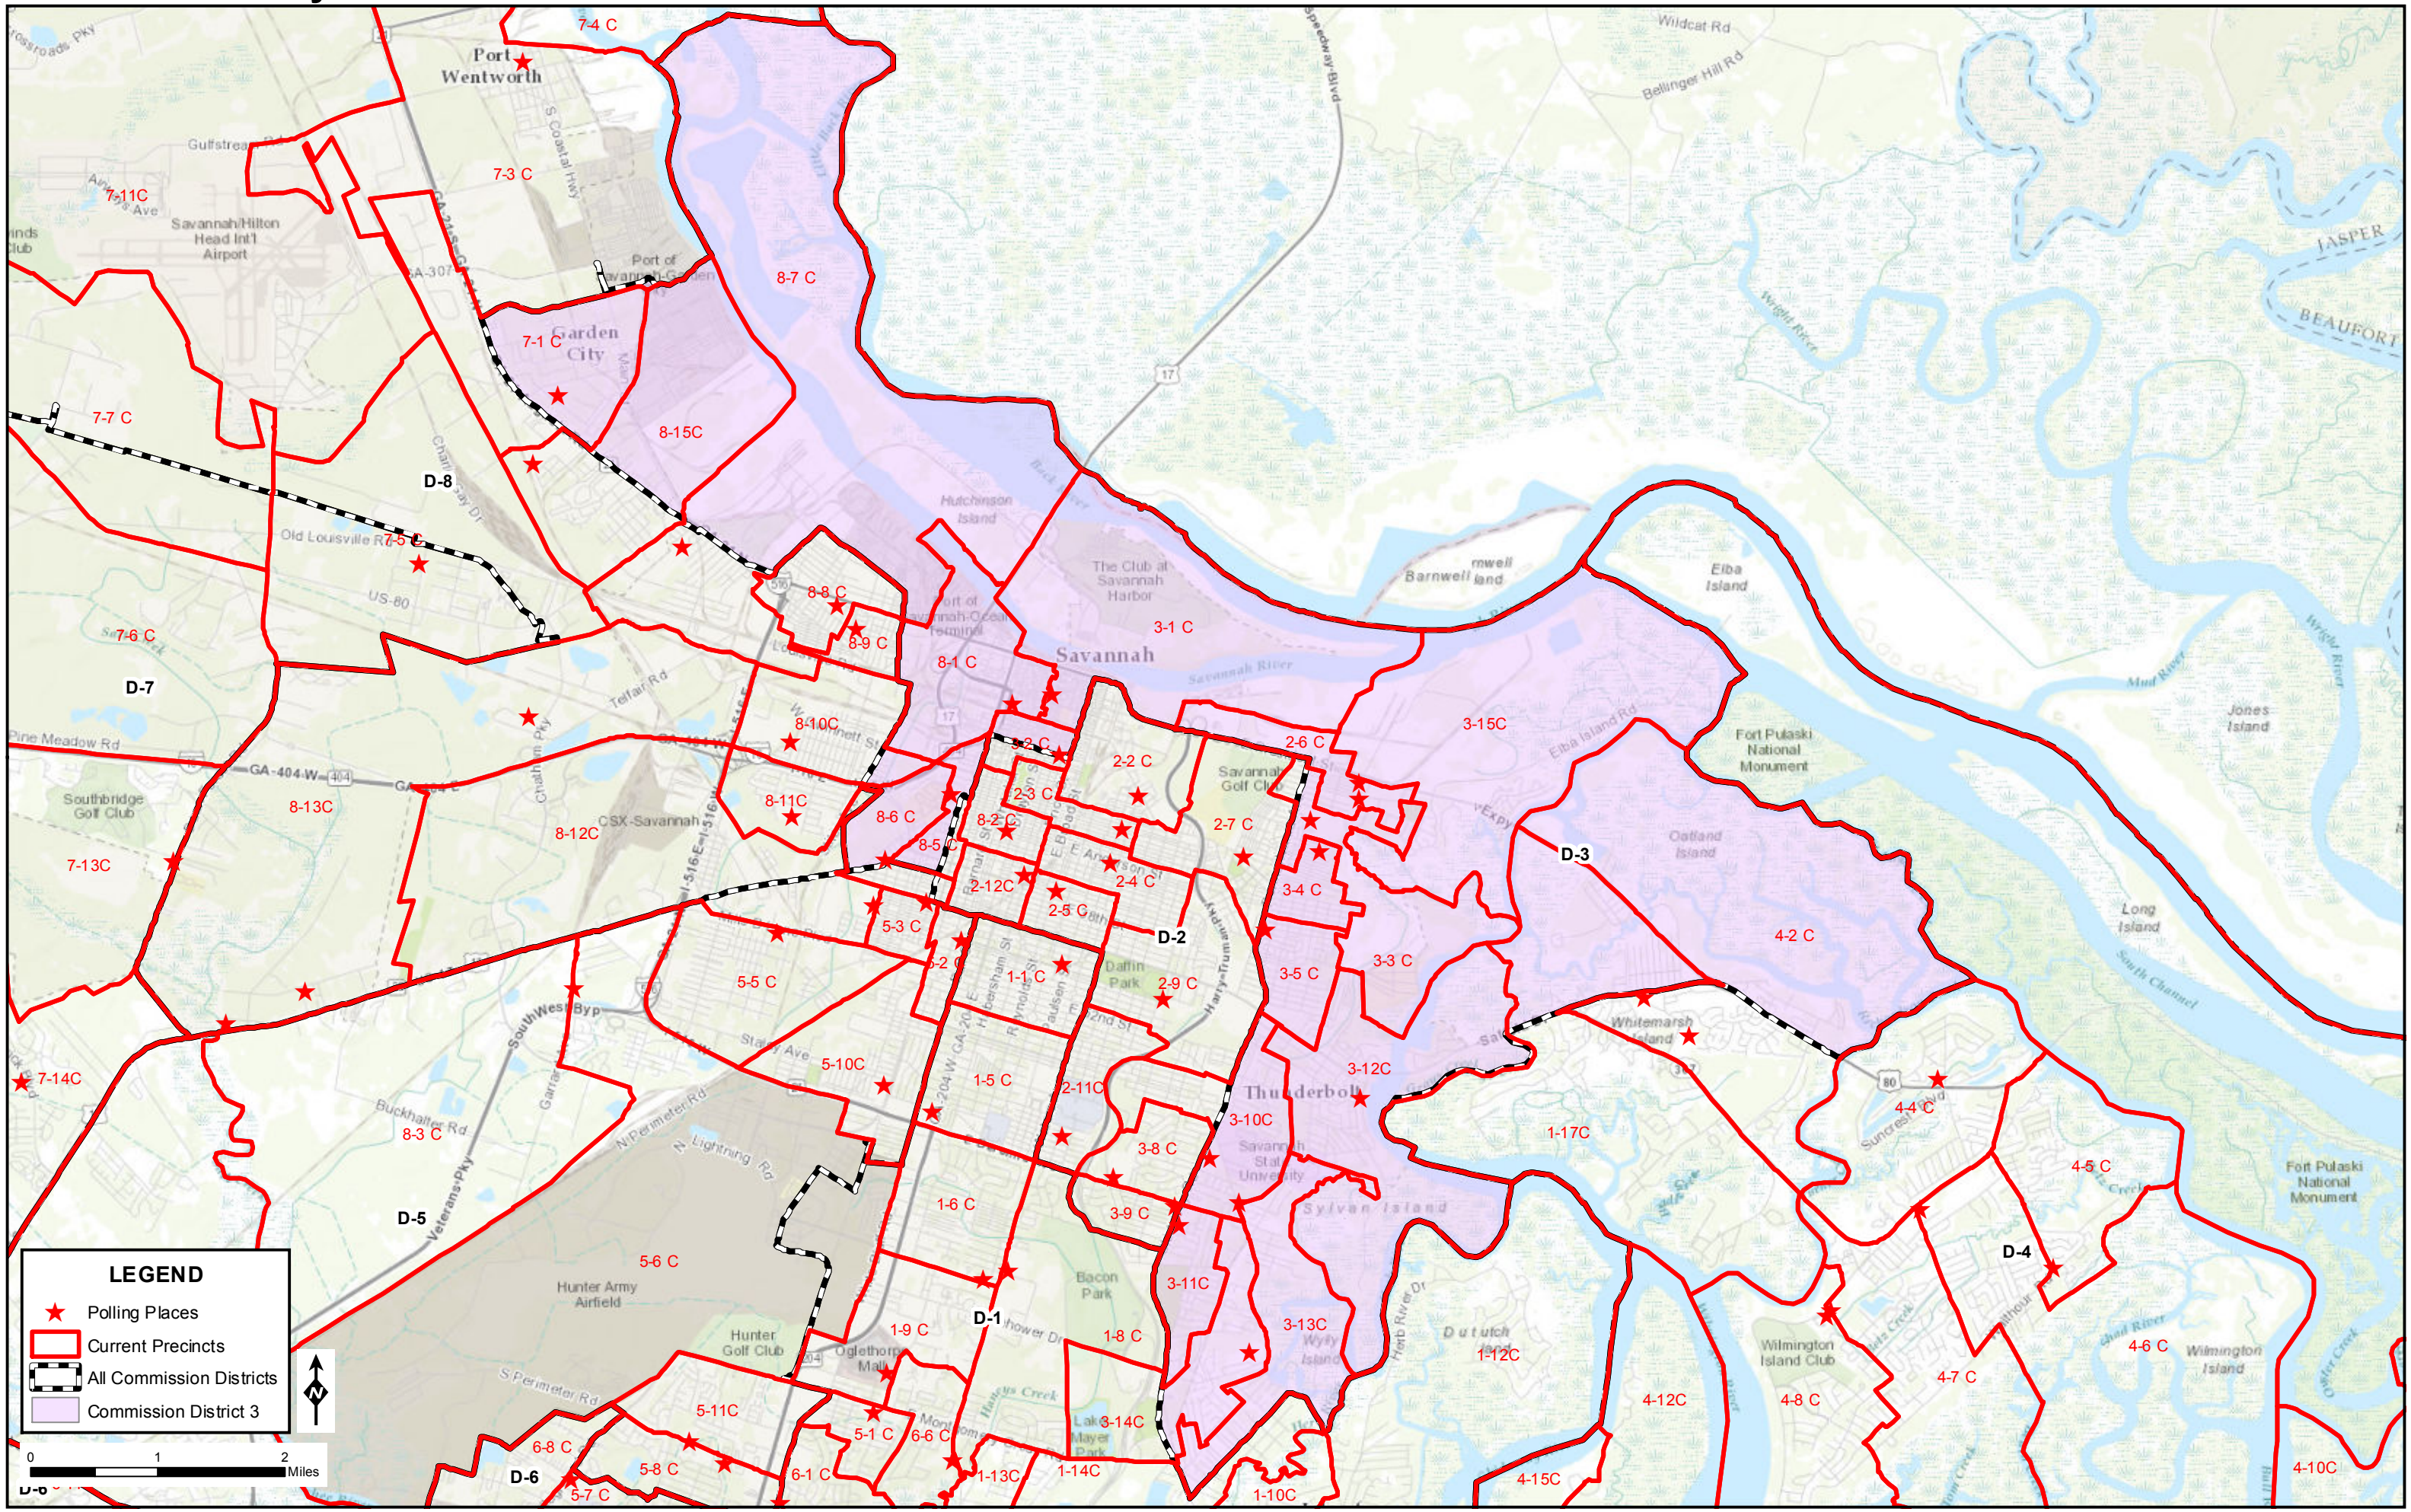

# Chatham County Commission & School Board District 3

**LEGEND**

- ★ Polling Places
- Red outline Current Precincts
- Dashed outline All Commission Districts
- Light purple fill Commission District 3