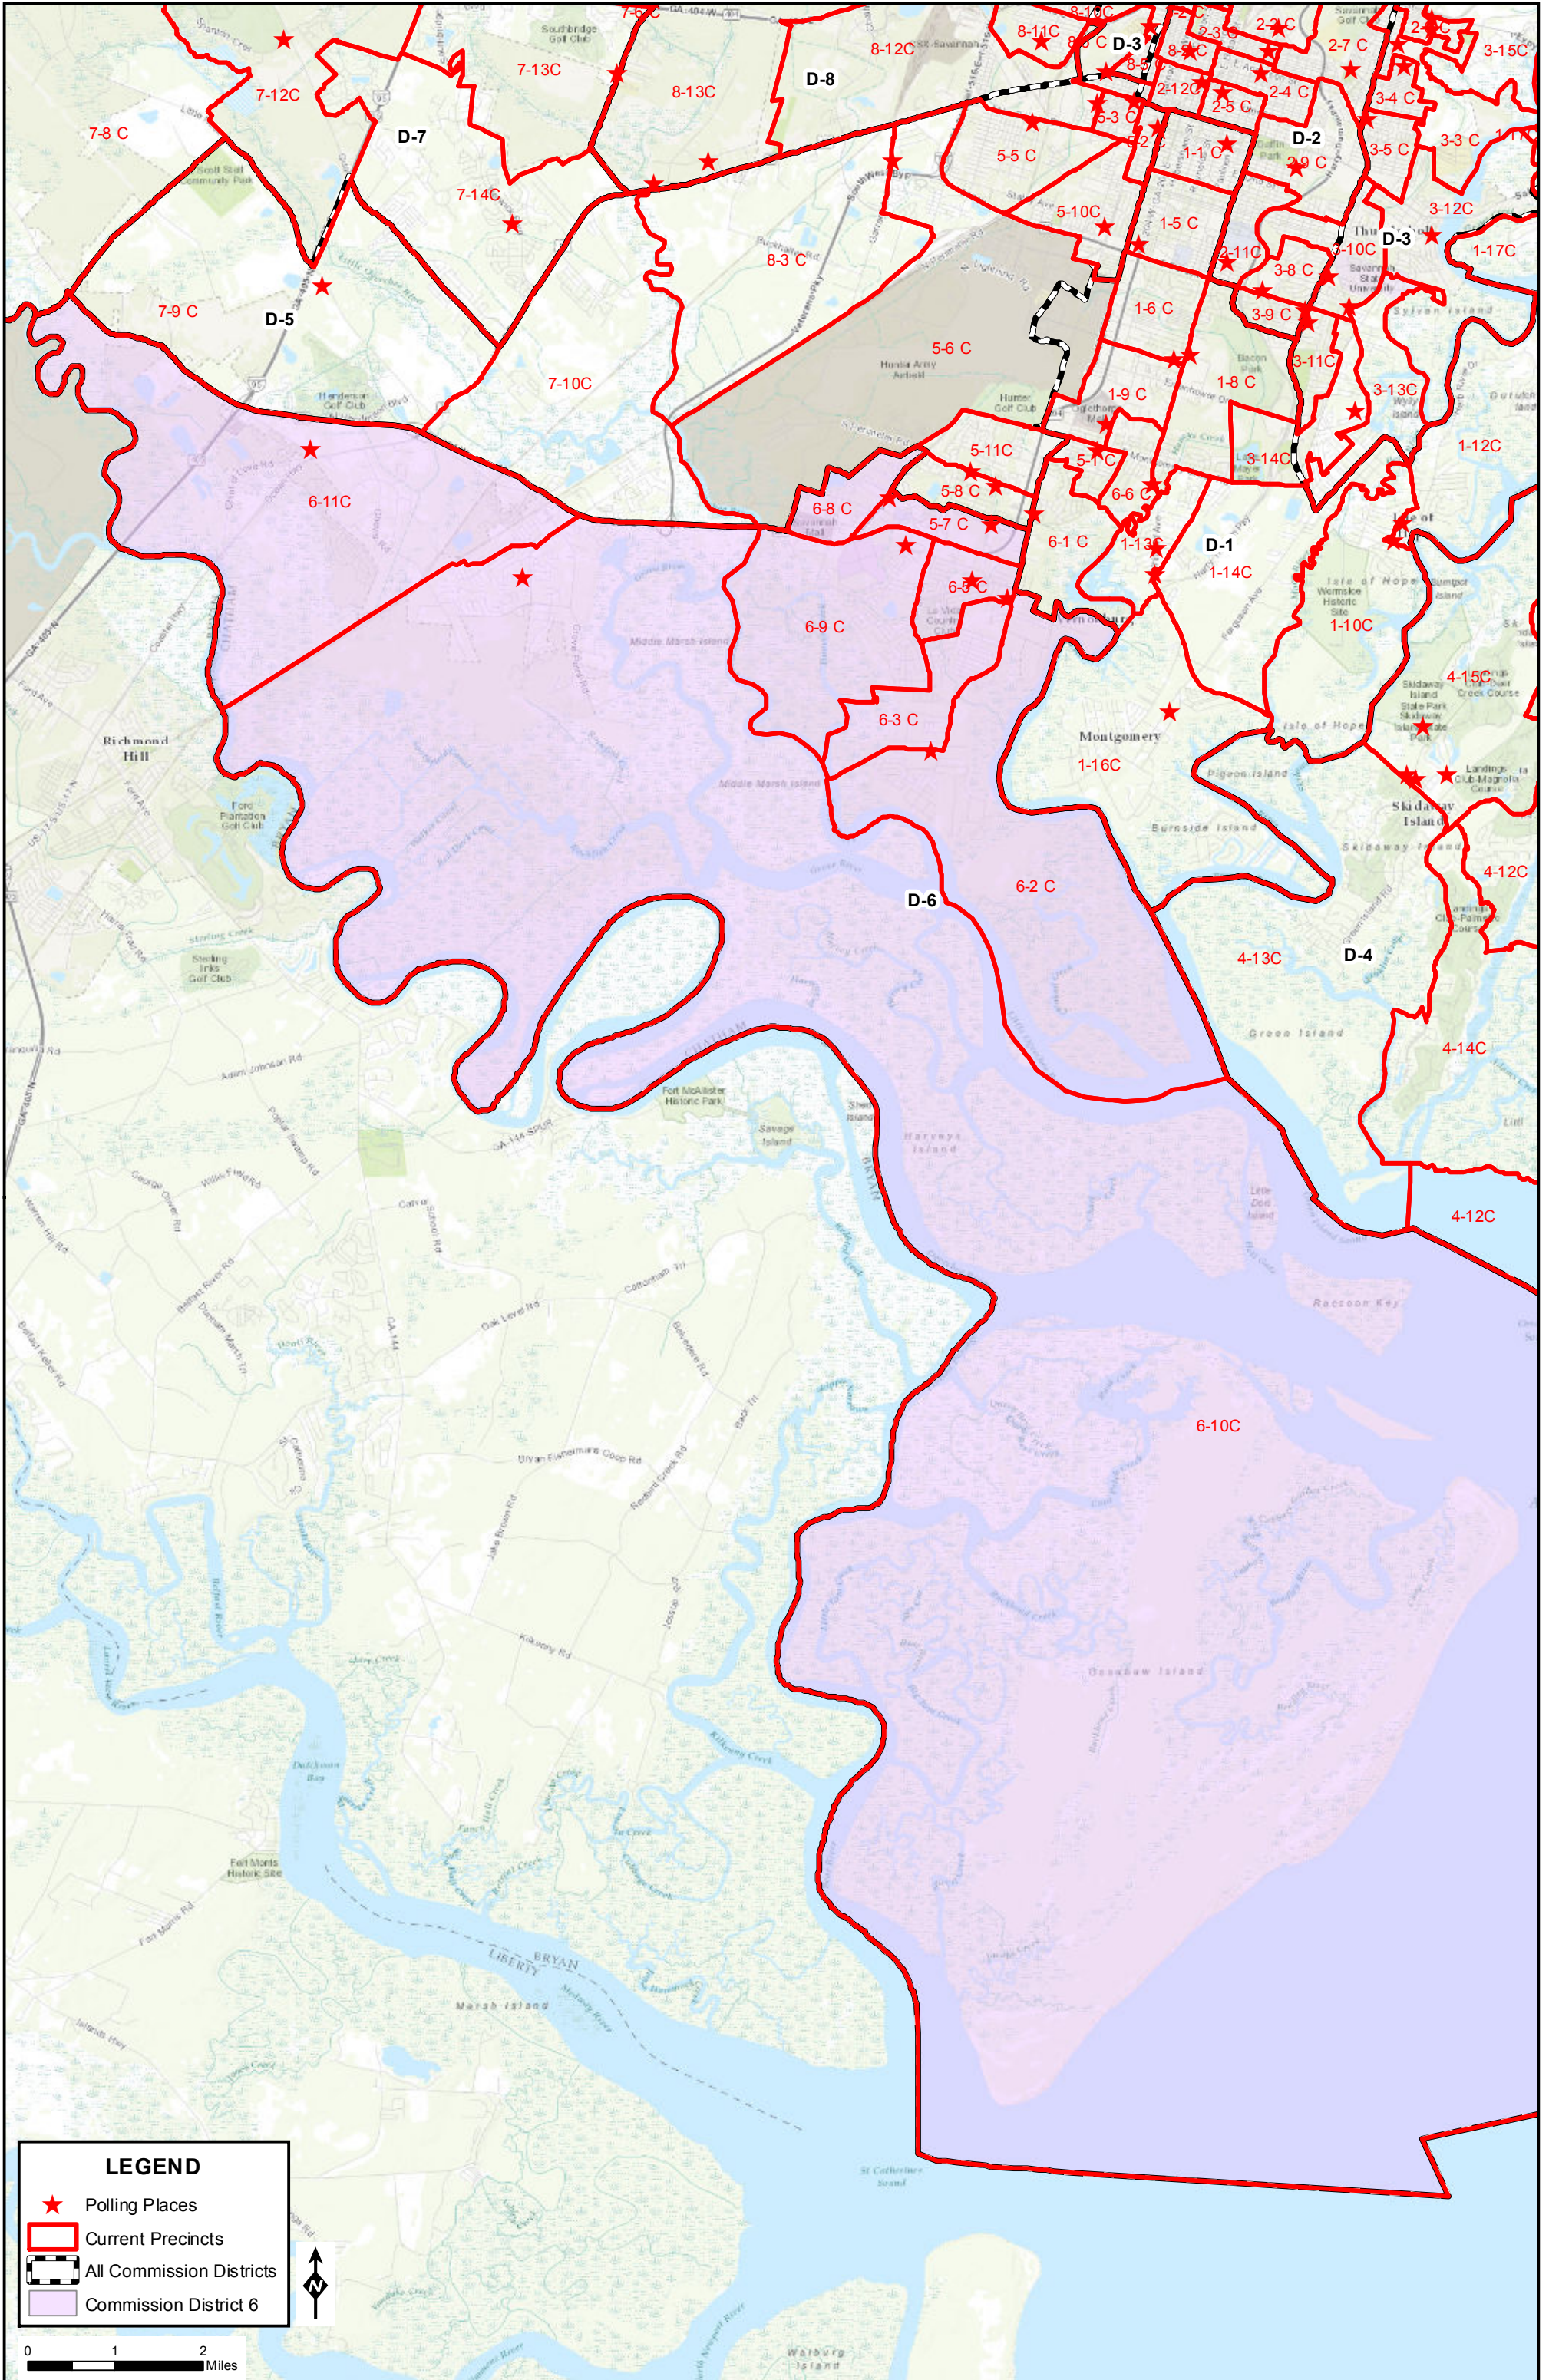

Chatham County Commission & School Board District 6

LEGEND

- ★ Polling Places
- ▭ Current Precincts
- ▭ All Commission Districts
- ▭ Commission District 6