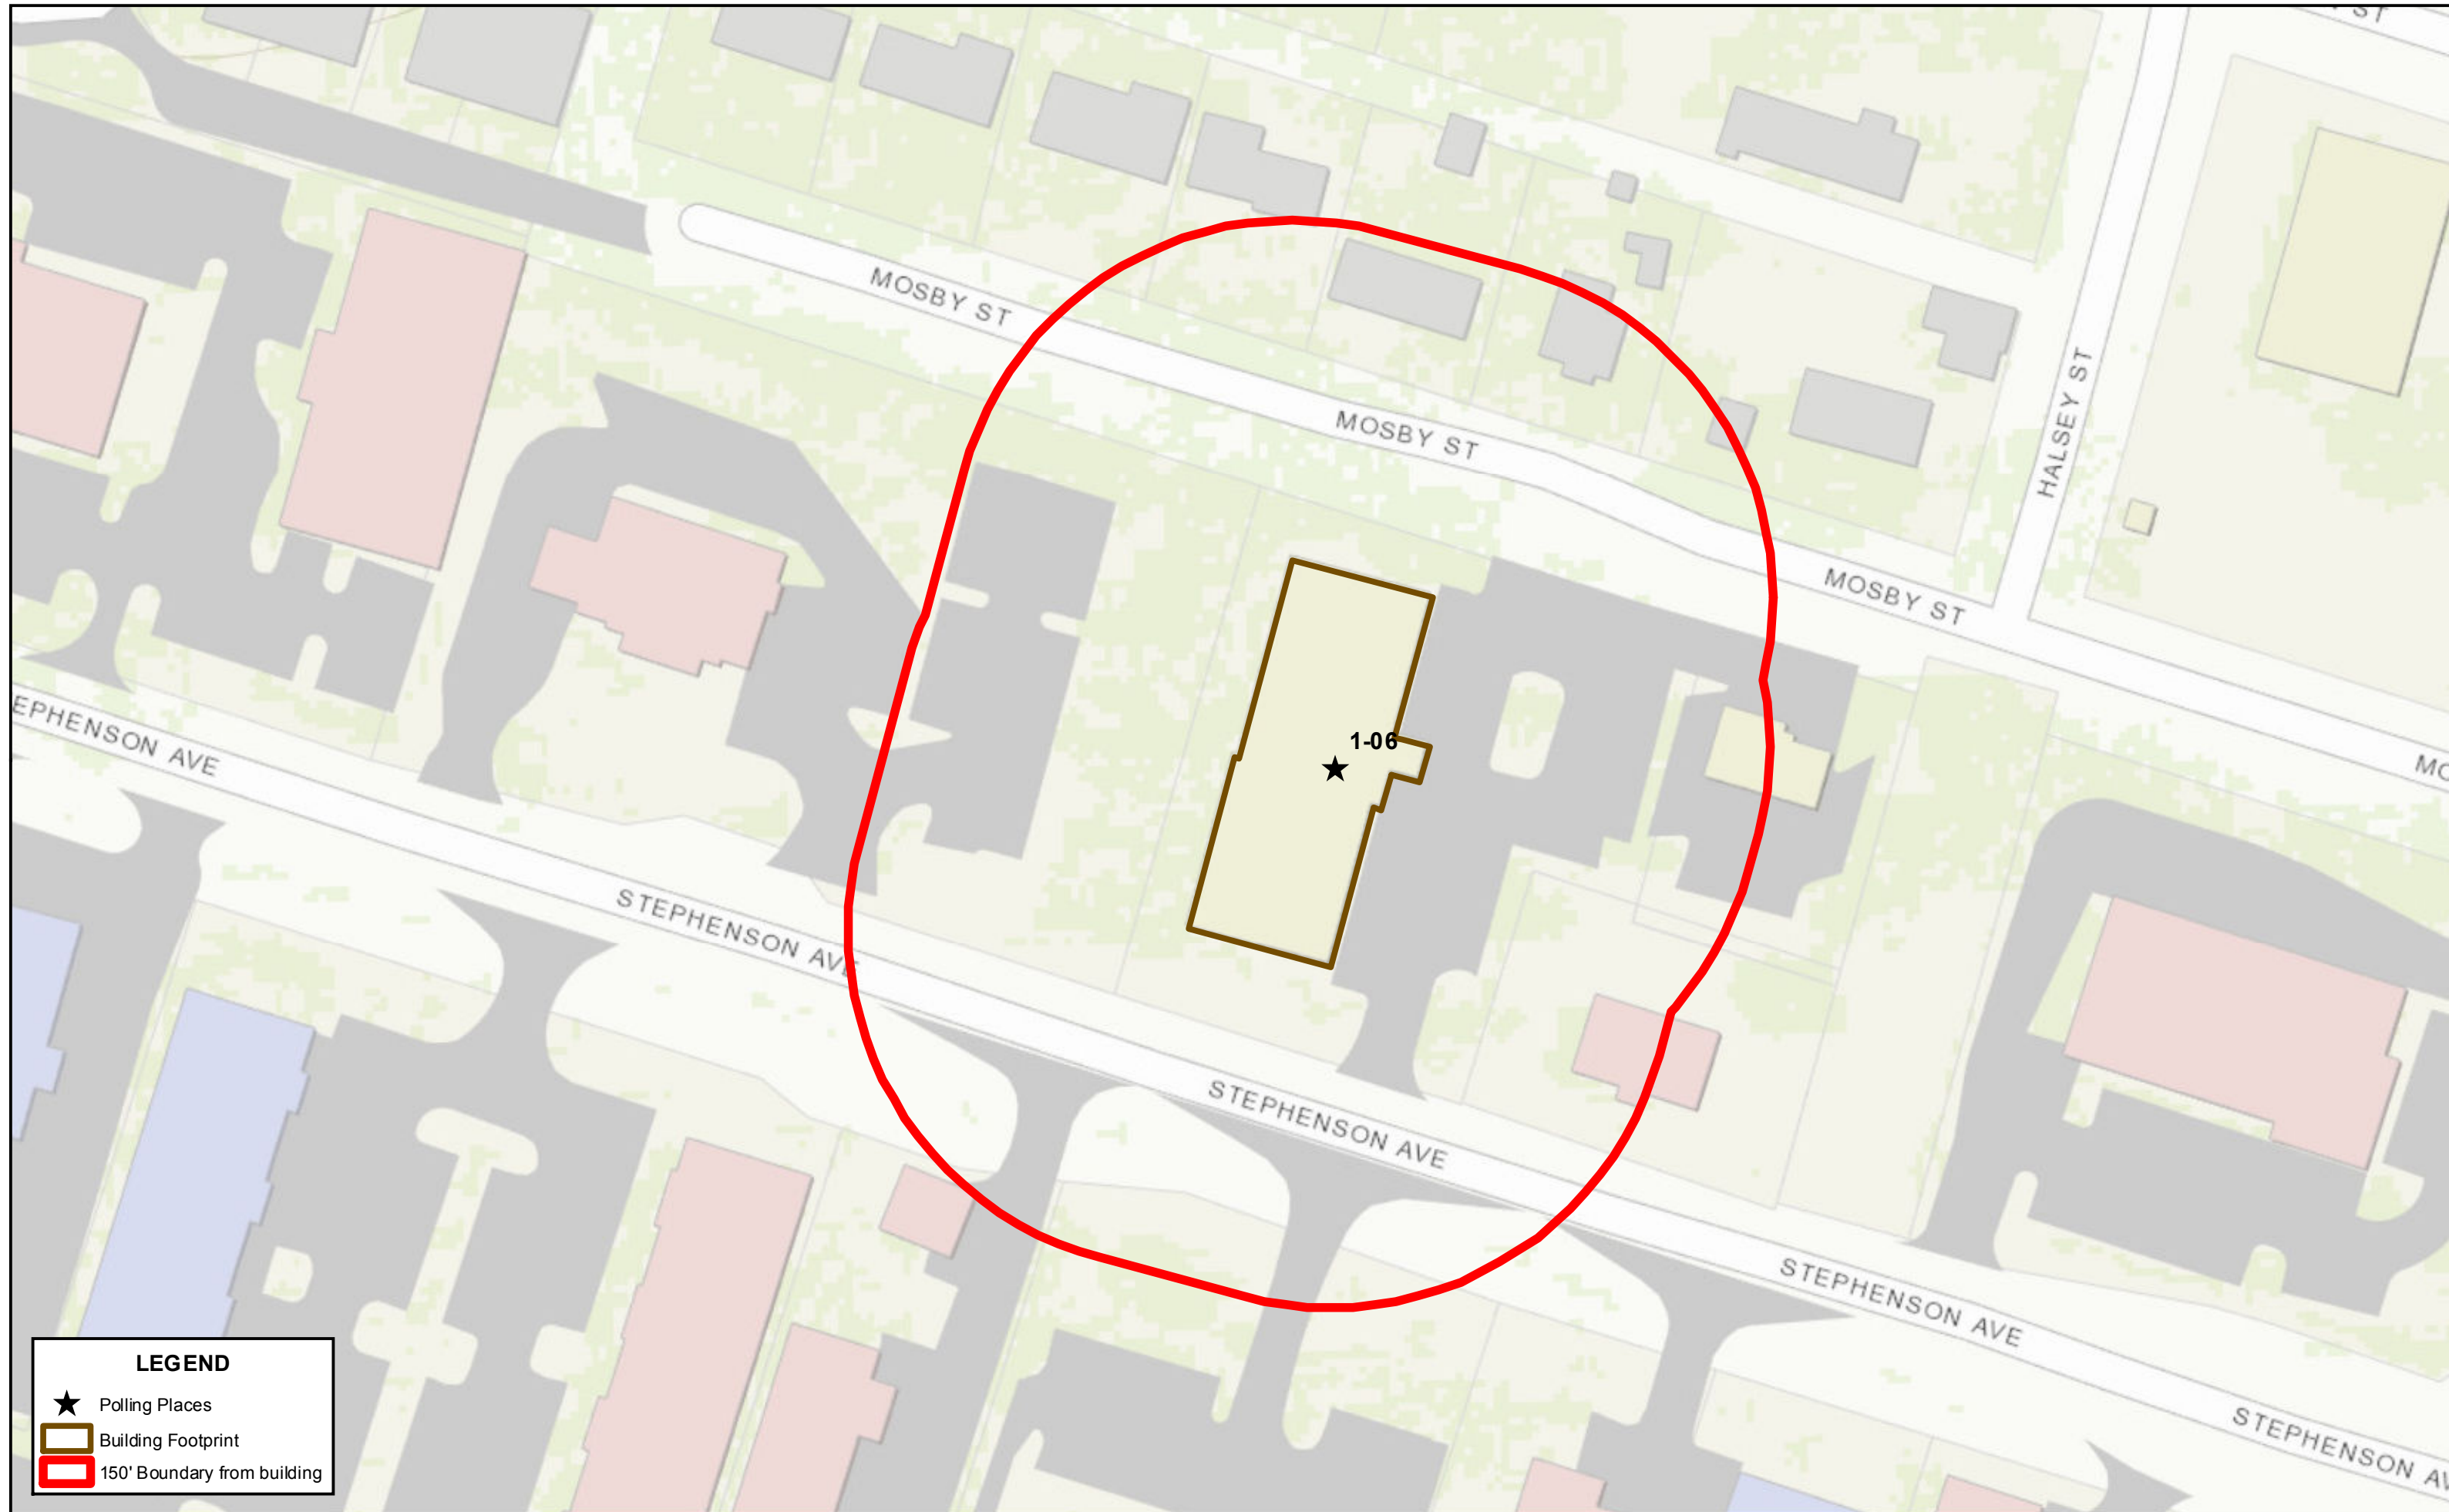

# Polling Place - Central Church of Christ 632 Stephenson Ave

**LEGEND**

- ★ Polling Places
- Building Footprint
- 150' Boundary from building