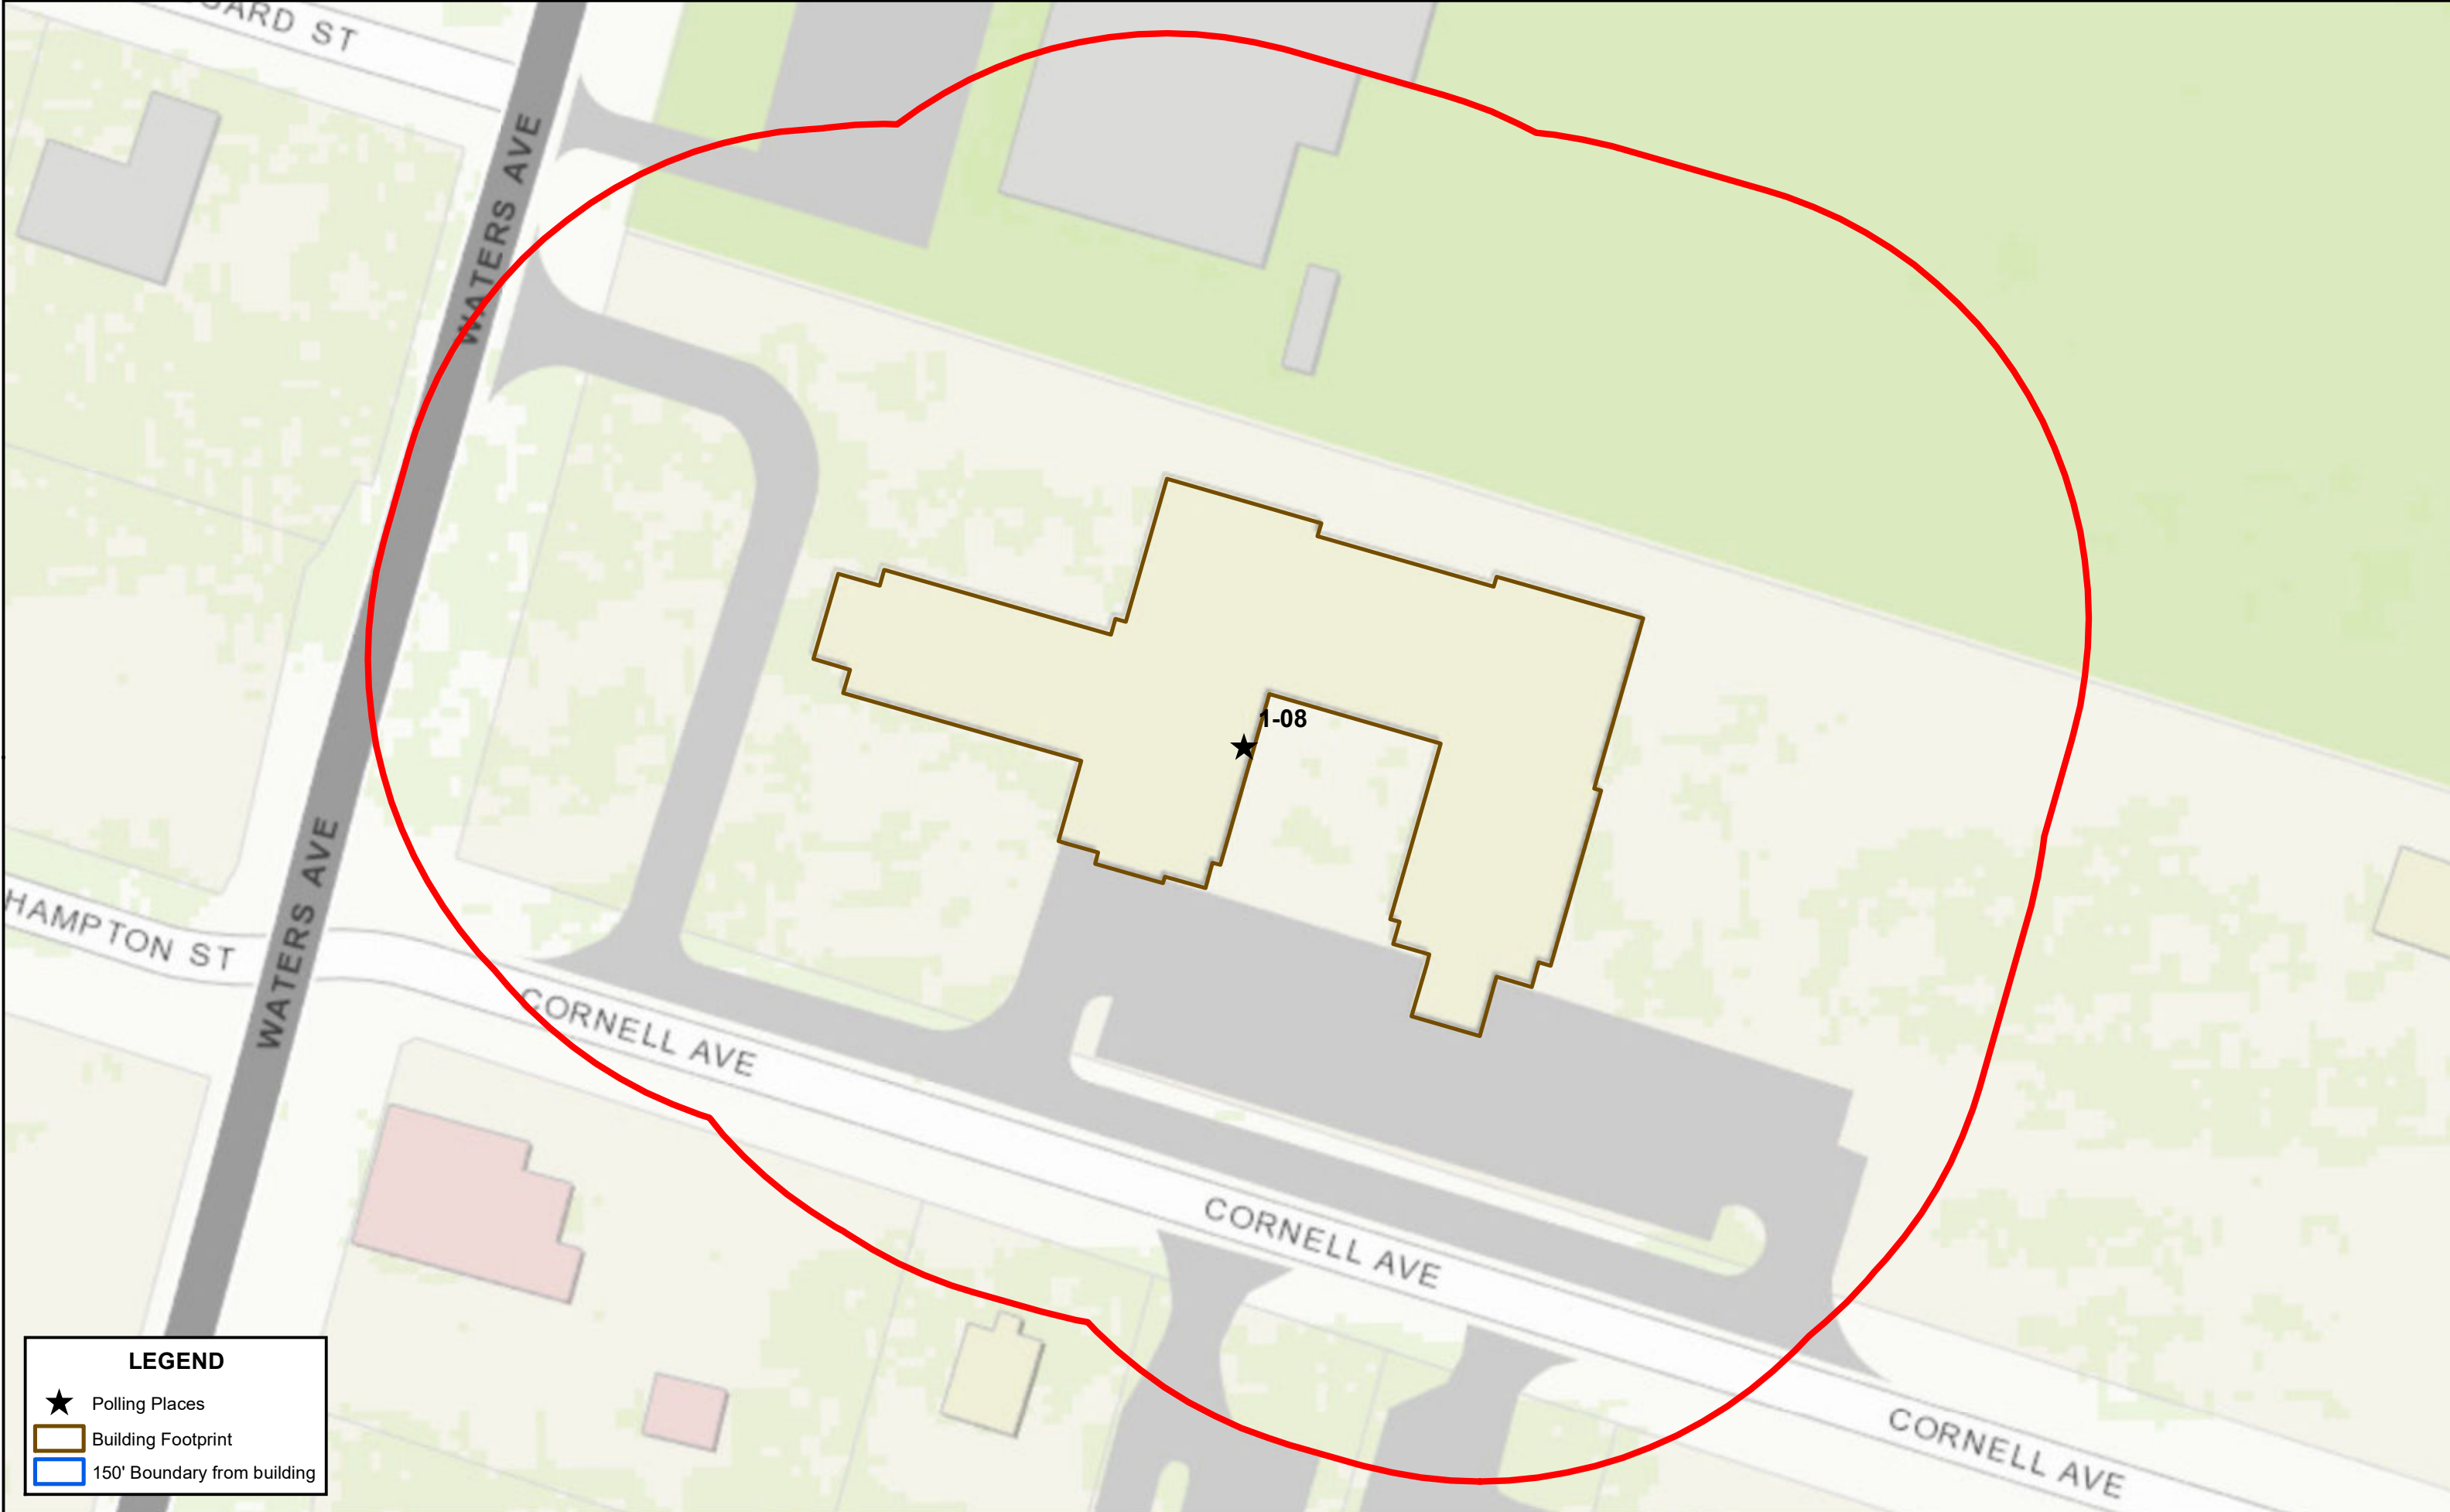

Polling Place - Grace United Methodist Church - 6412 Waters Ave

LEGEND

- ★ Polling Places
- Building Footprint
- 150' Boundary from building