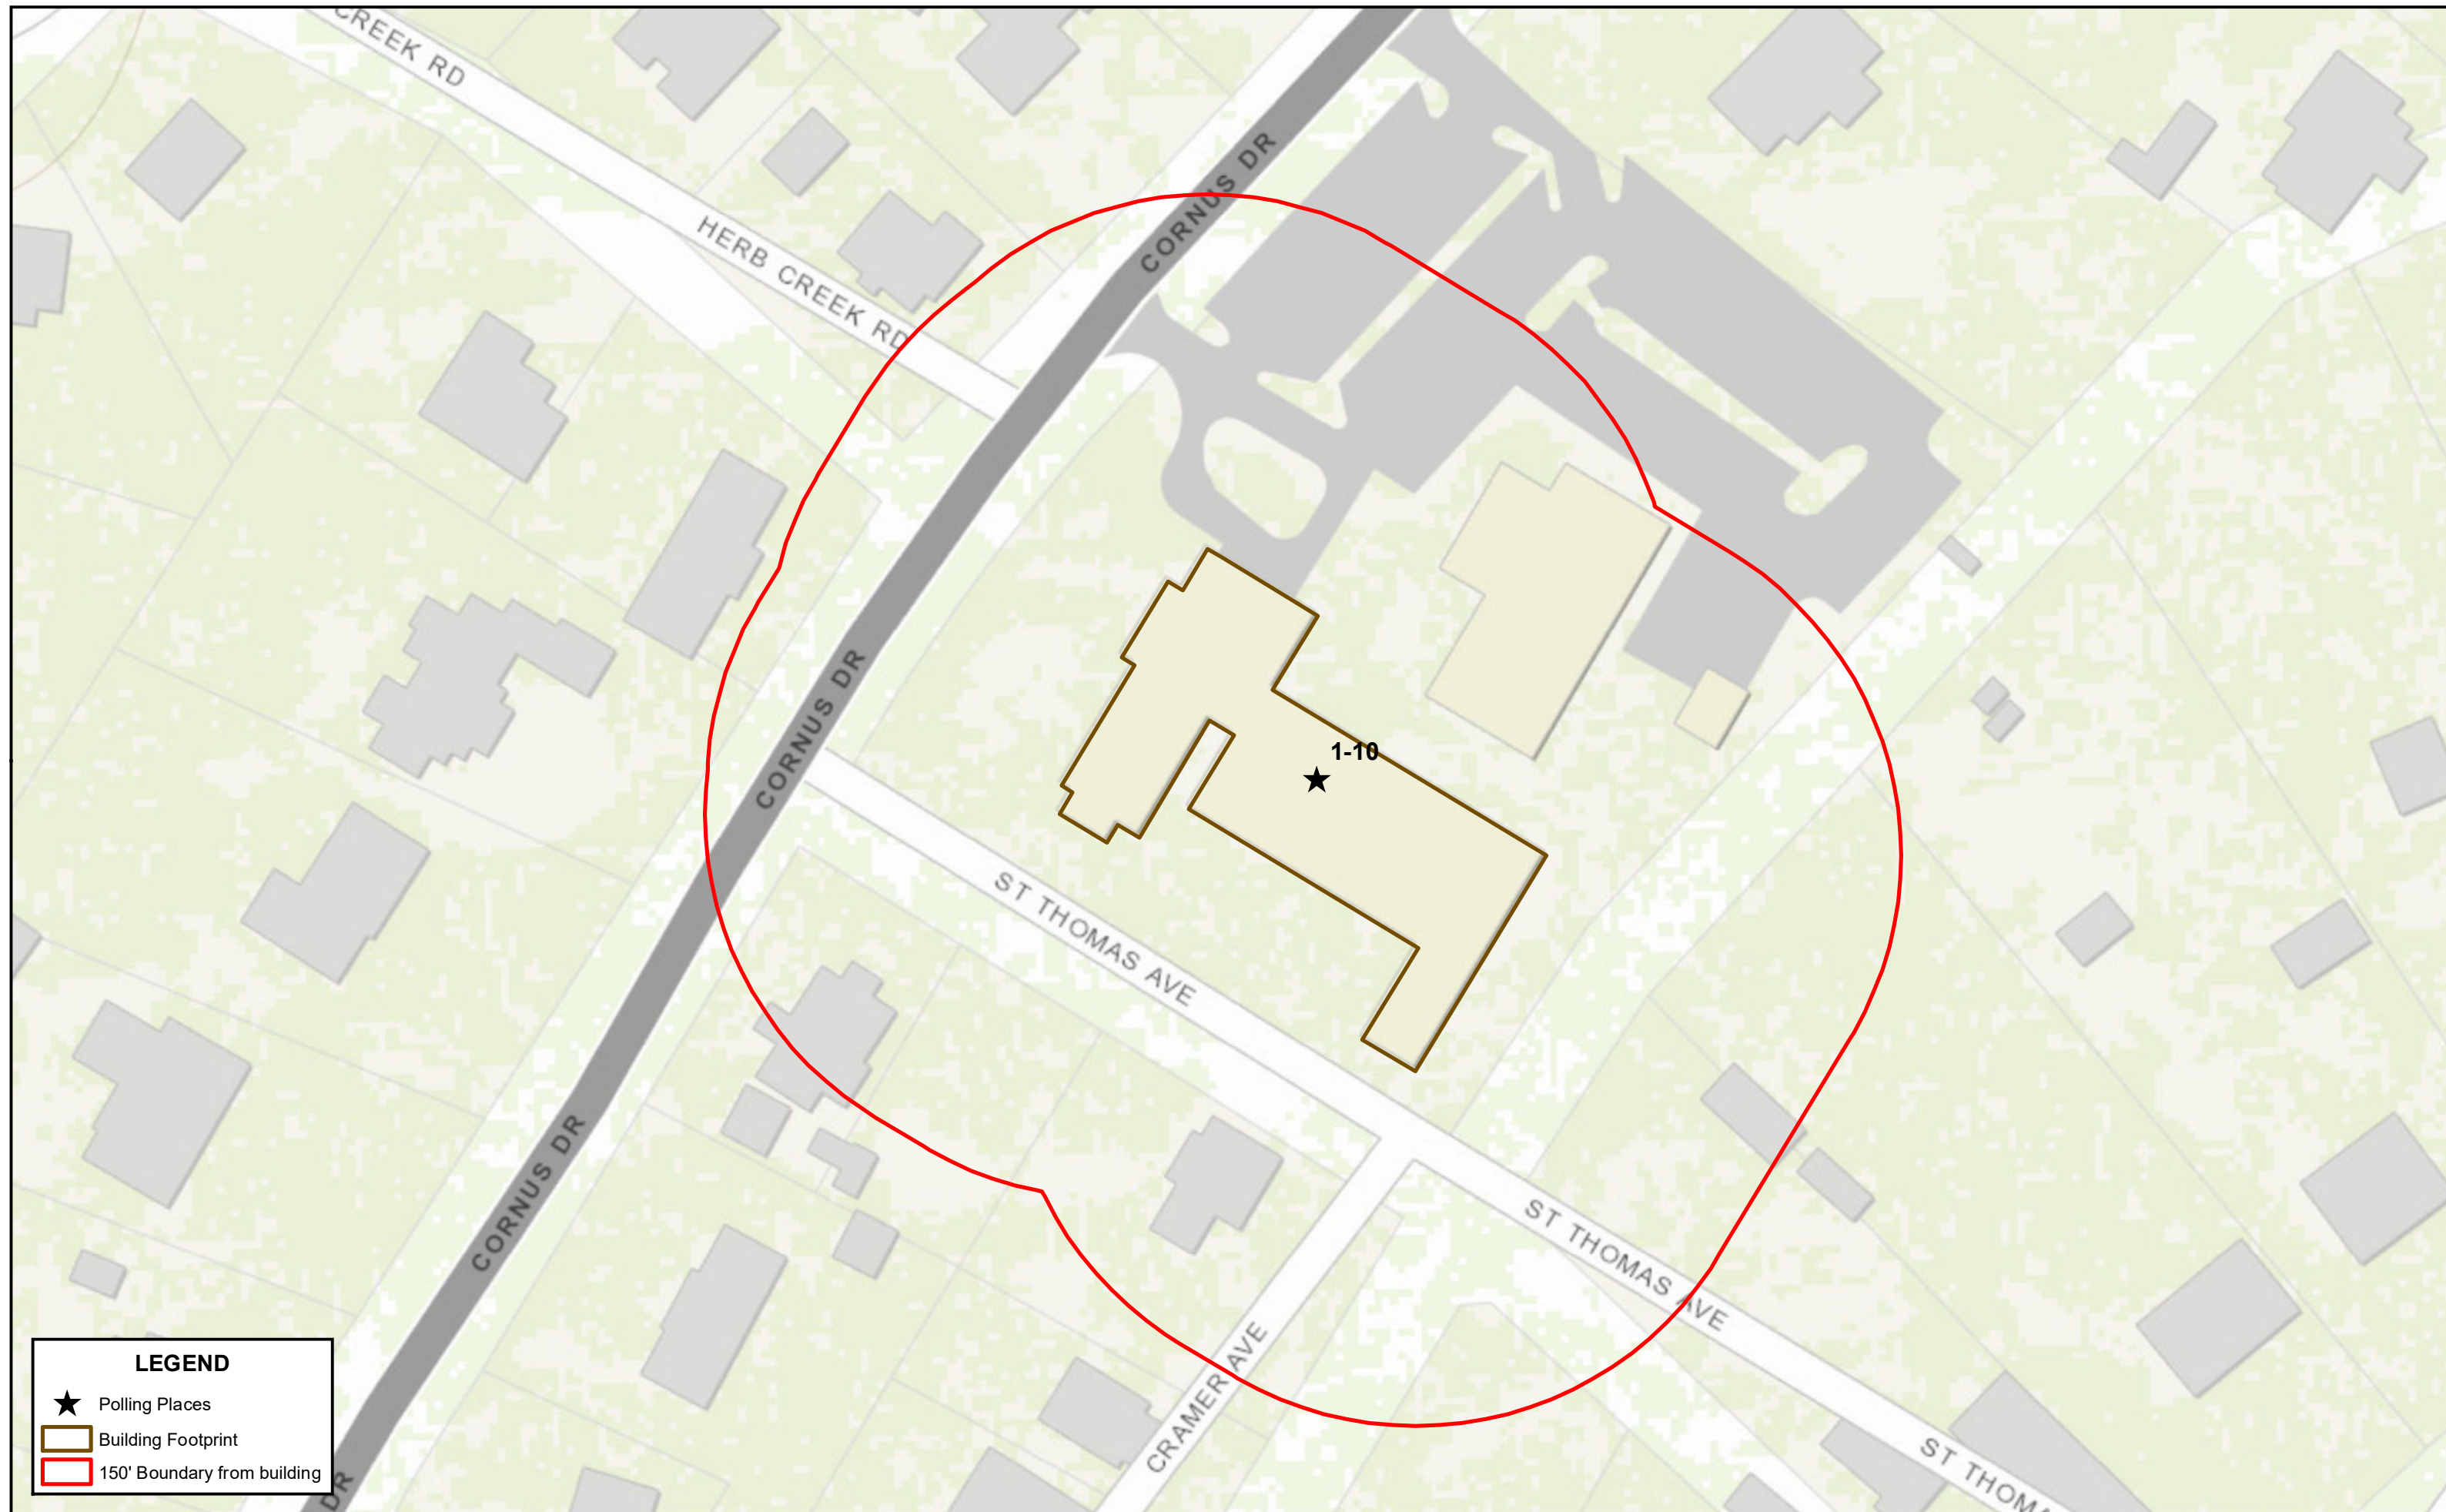

Polling Place - St Thomas Episcopal Church - 2 St Thomas Ave

LEGEND

- ★ Polling Places
- Building Footprint
- 150' Boundary from building