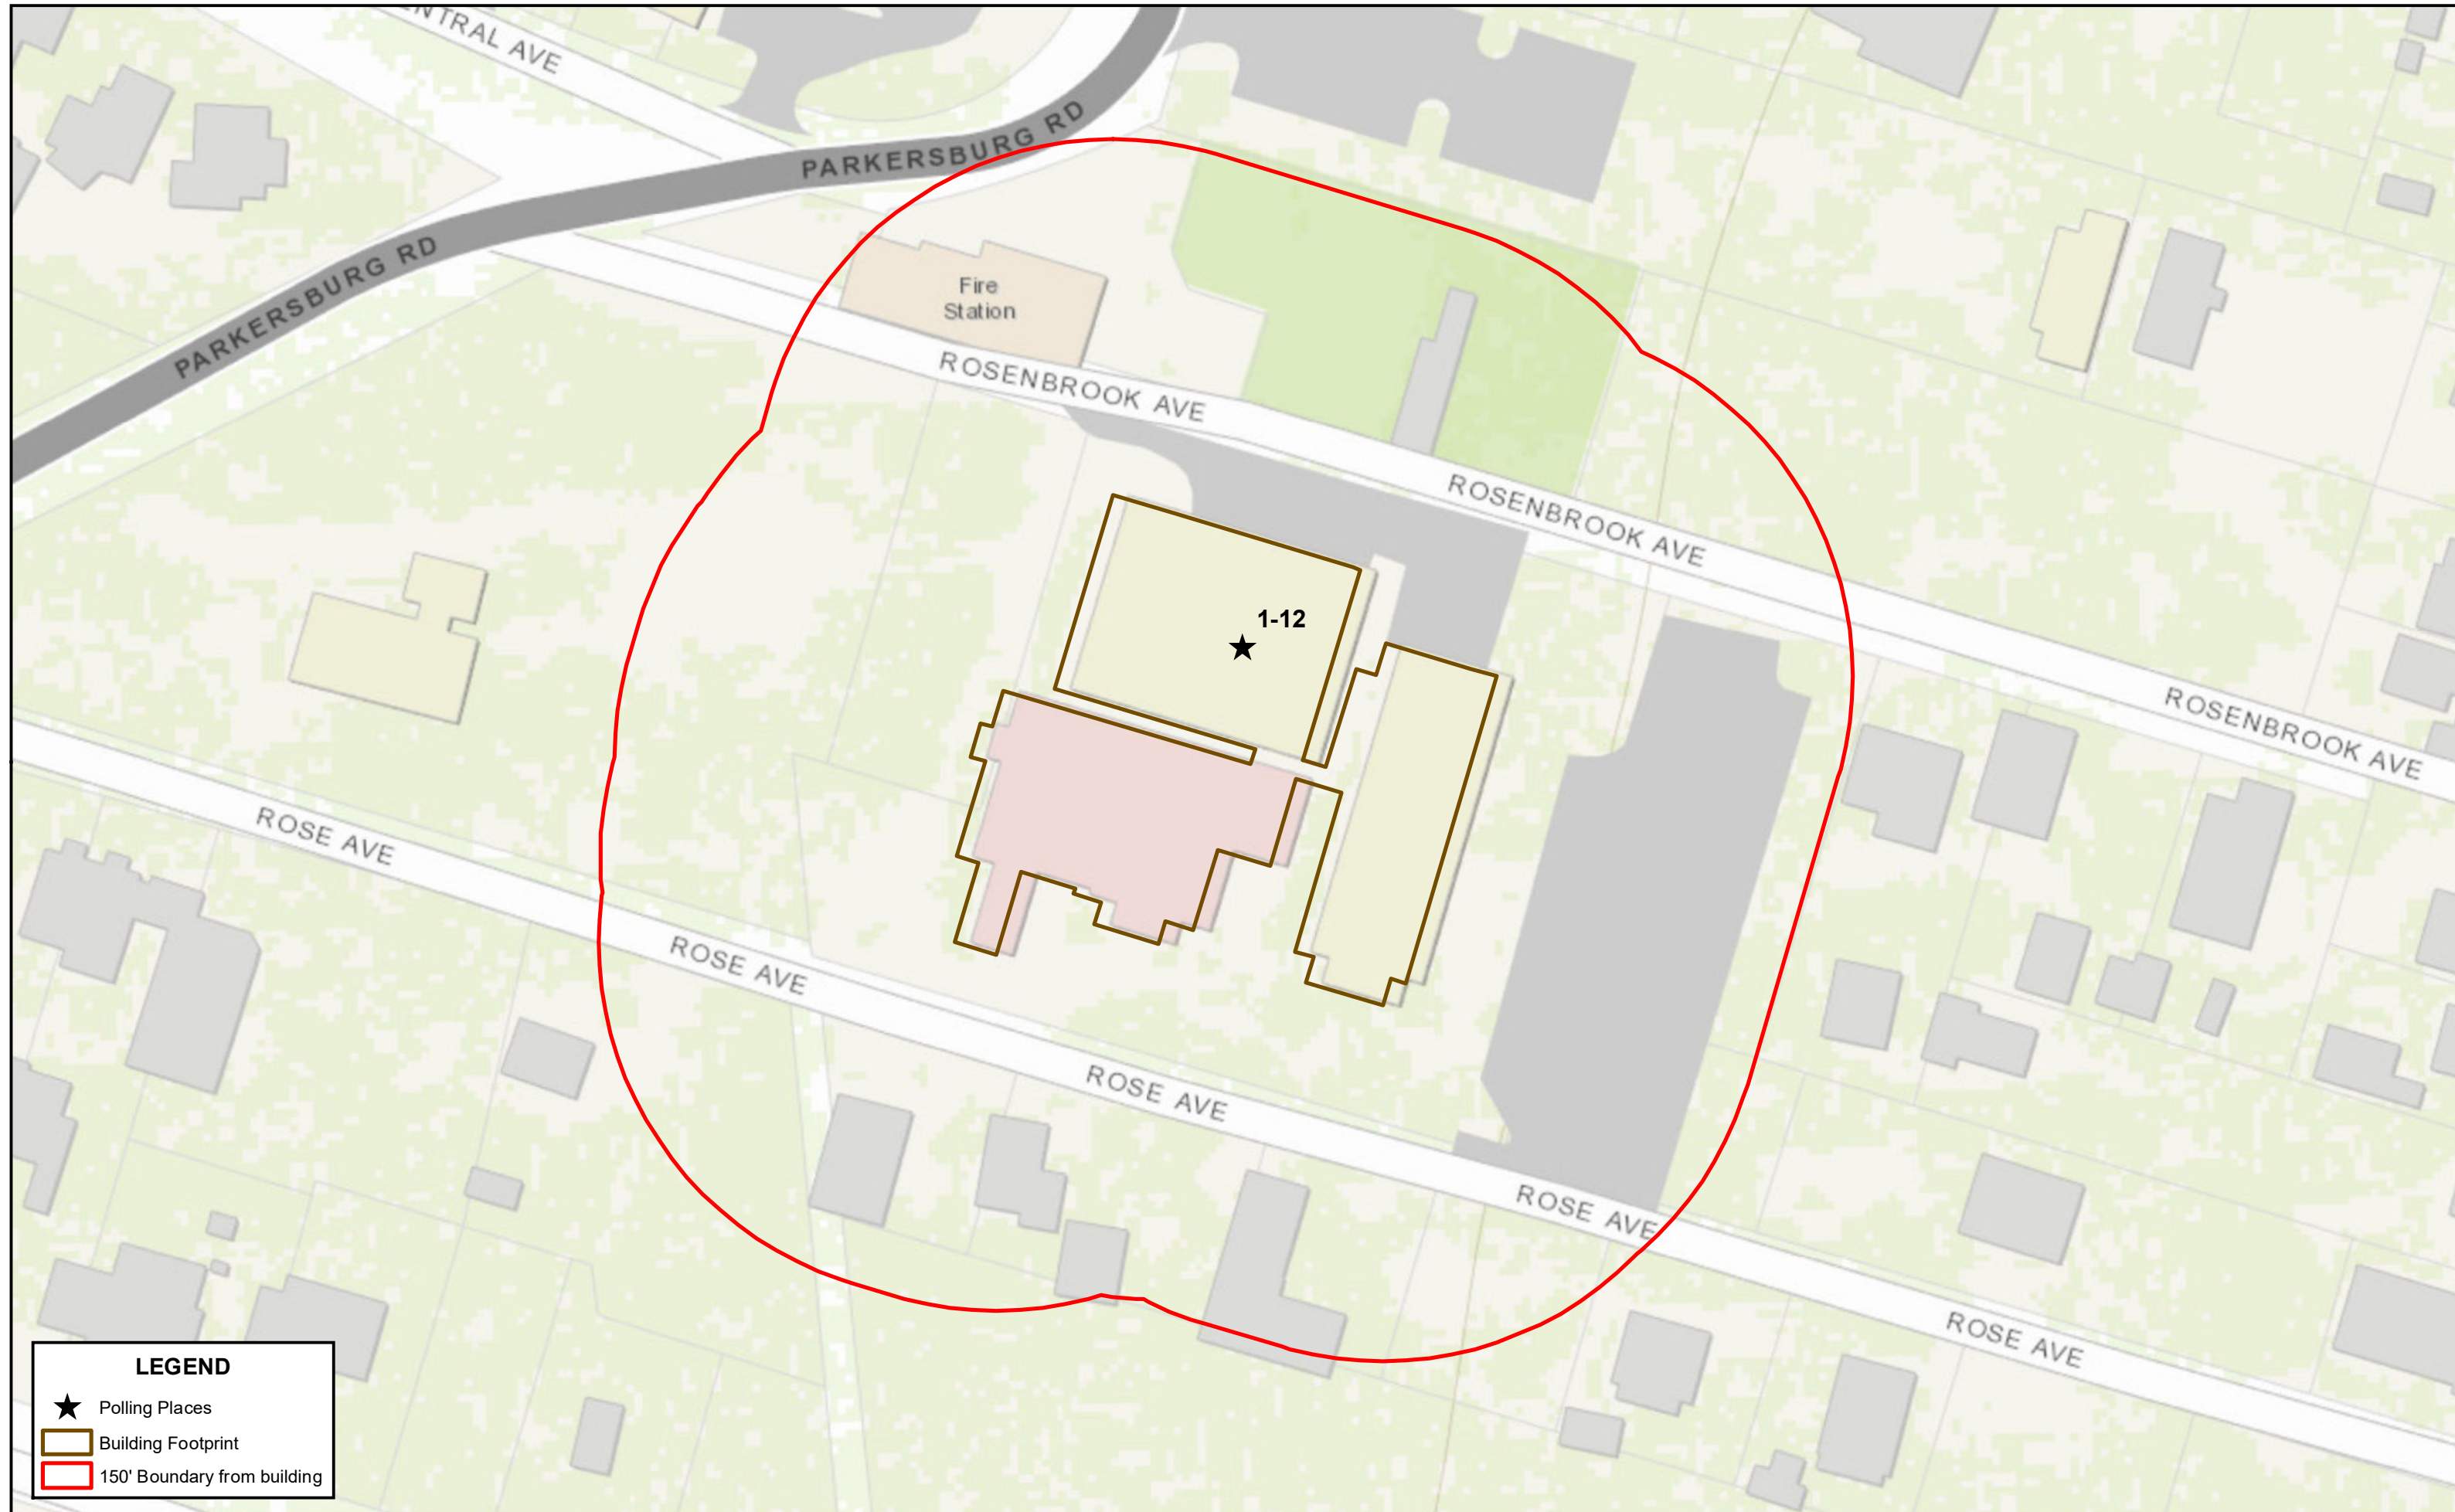

# Polling Place - Isle of Hope Baptist Center - 22 Rose Ave

**LEGEND**

- ★ Polling Places
- Building Footprint
- 150' Boundary from building