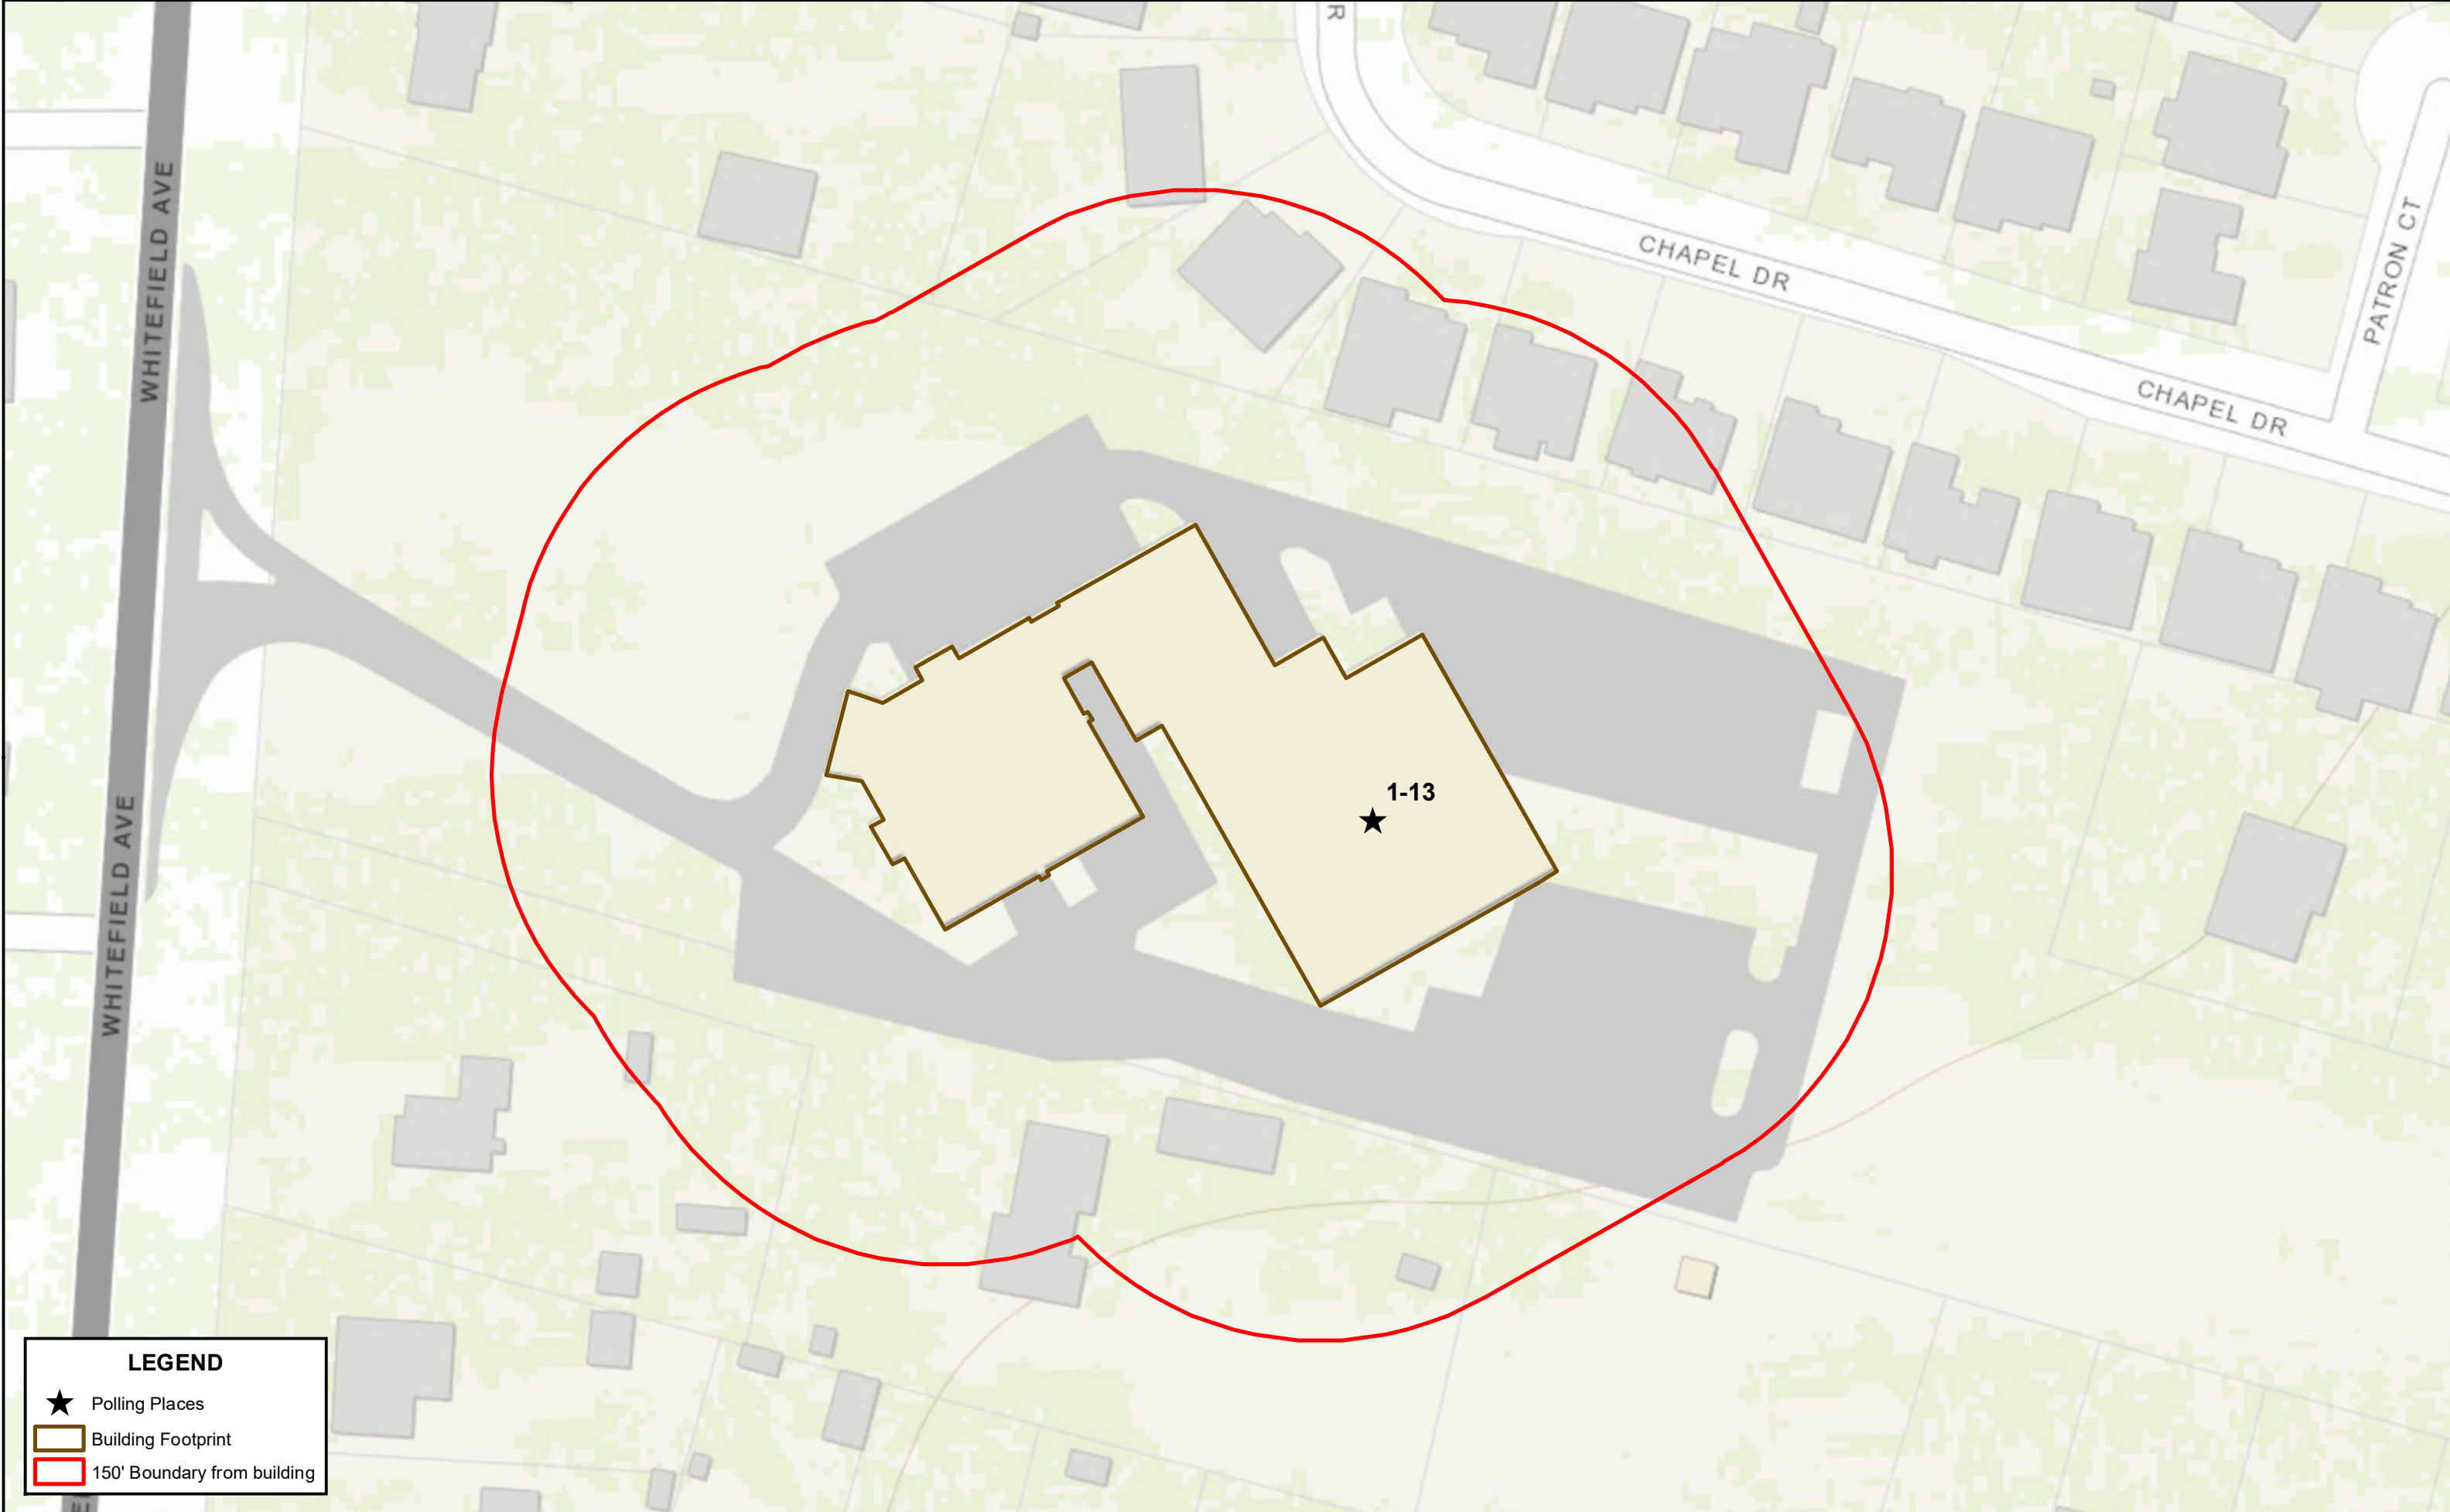

Polling Place - The Sanctuary - 8912 Whitefield Ave

0 25 50 100 150 200 Feet

LEGEND

- ★ Polling Places
- Building Footprint
- 150' Boundary from building