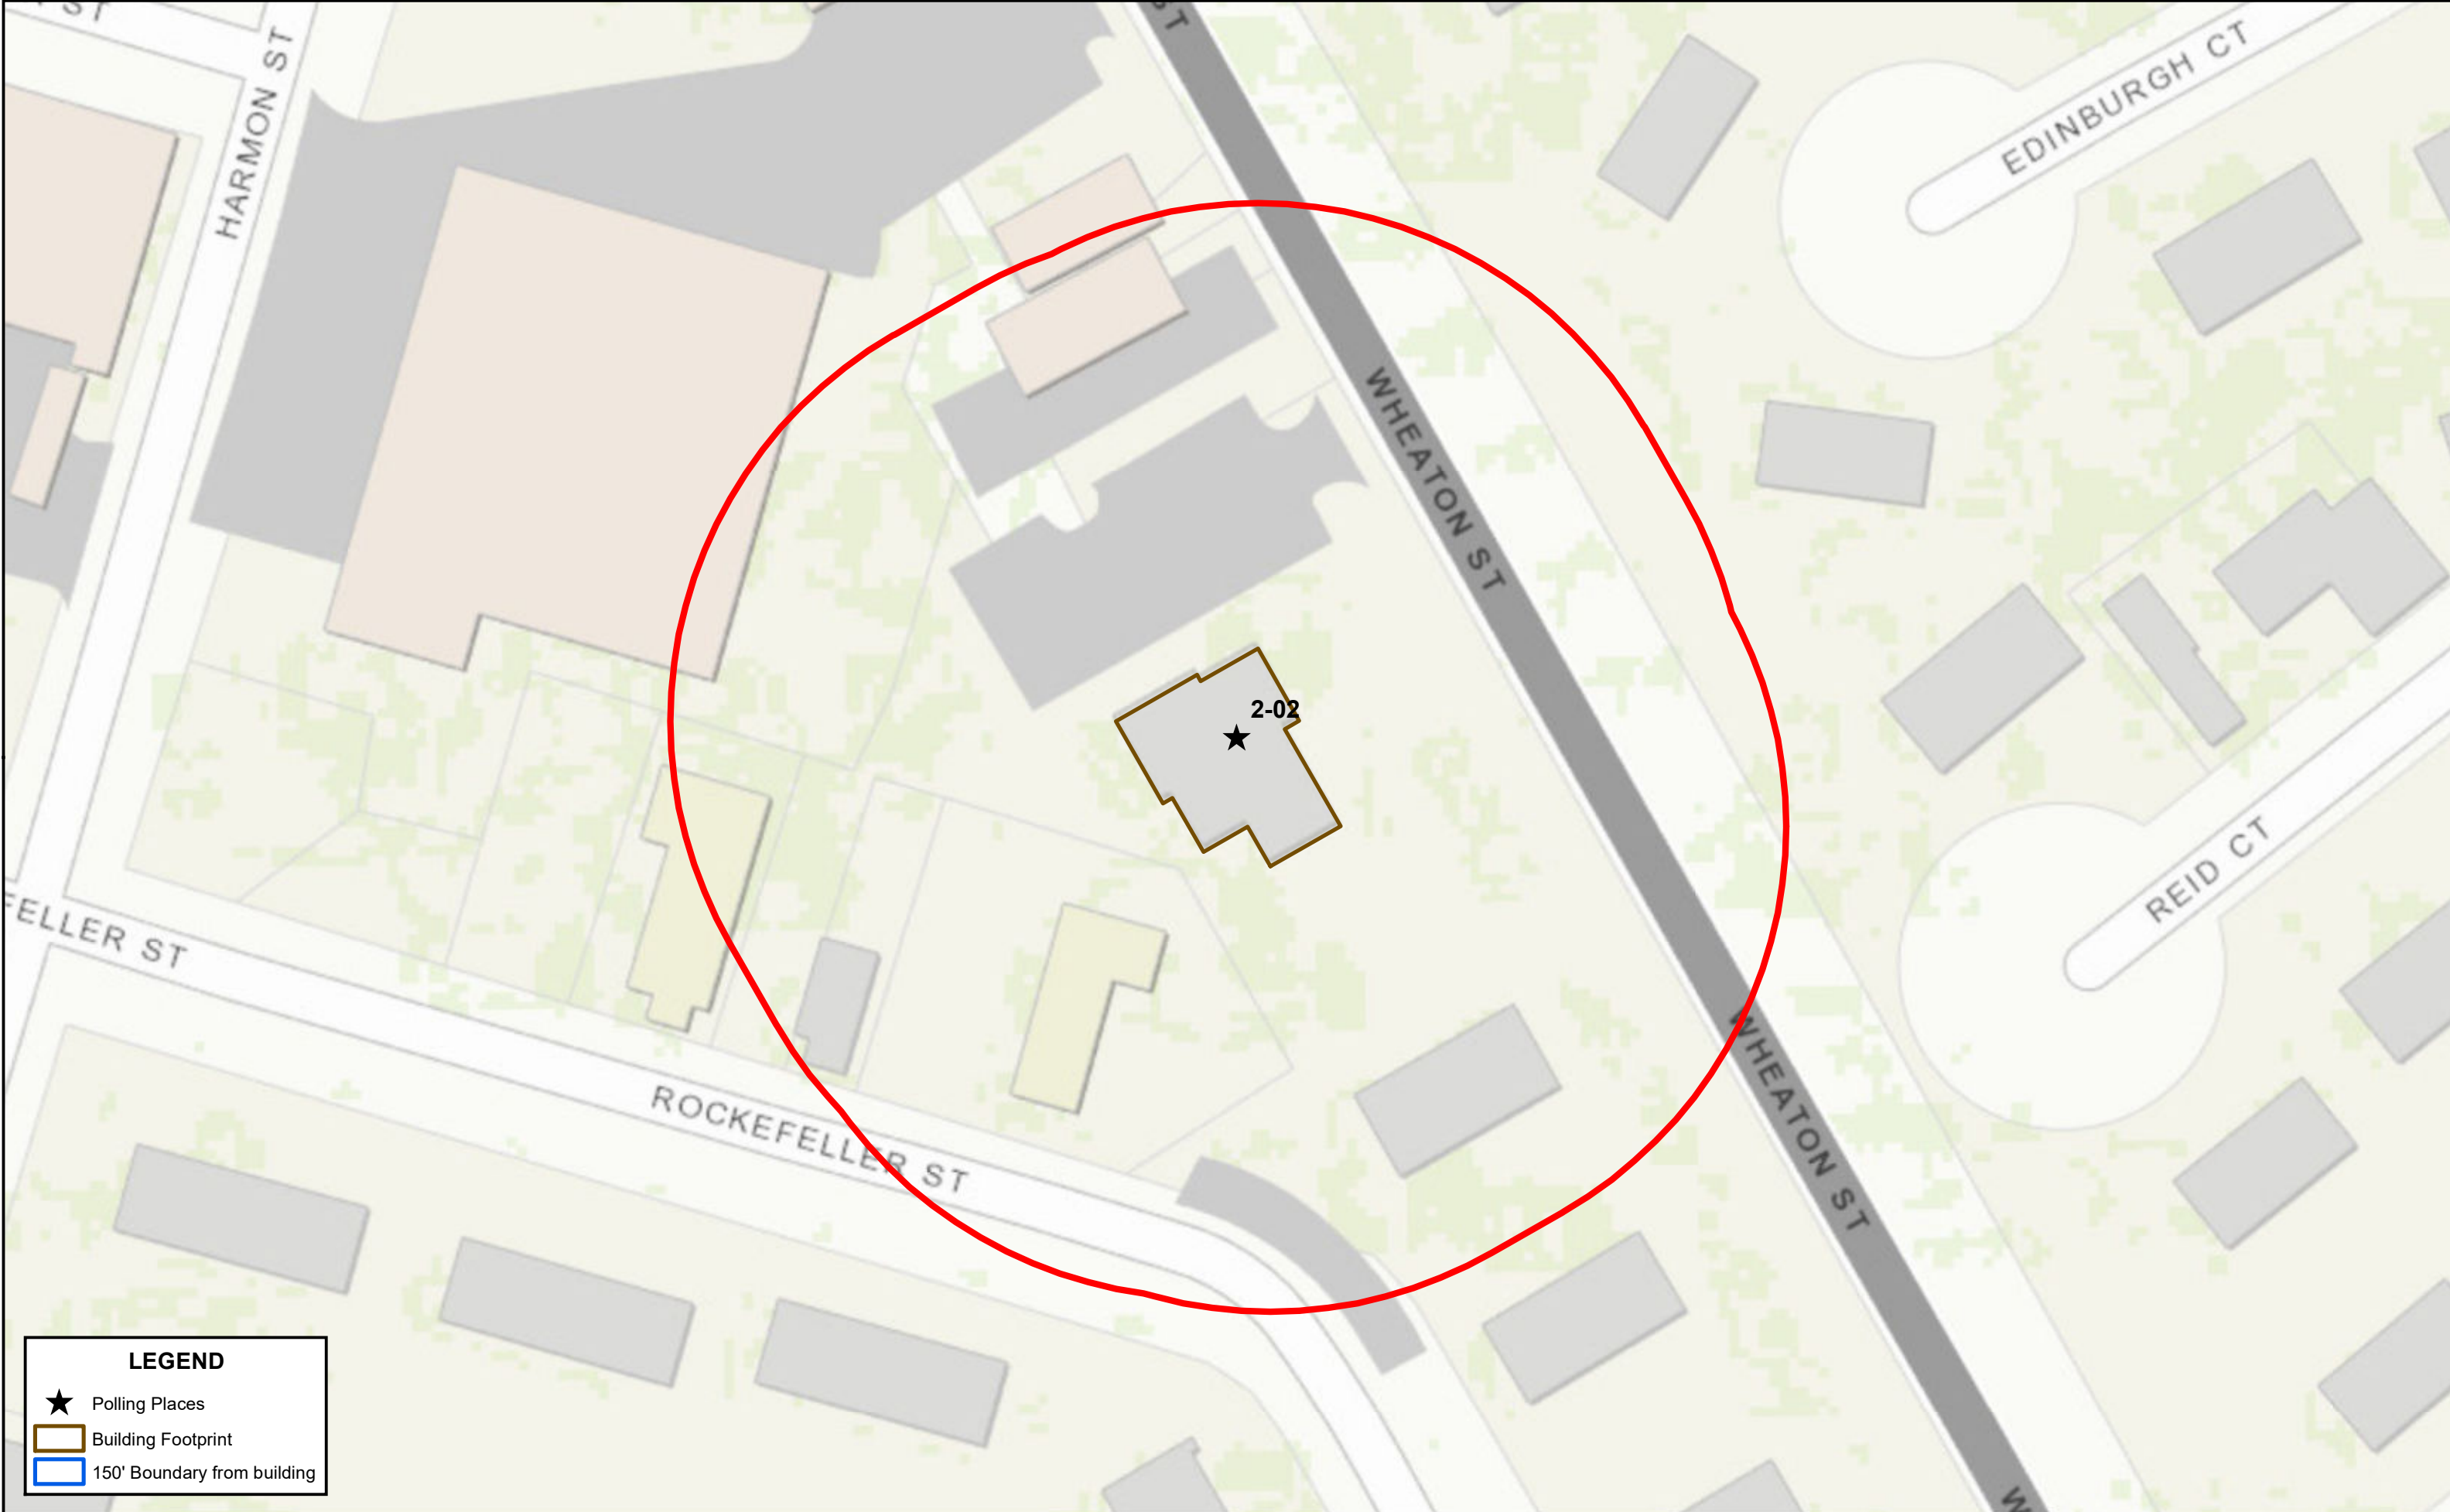

Polling Place - Blackshear Community Center - 939 Wheaton St

LEGEND

- ★ Polling Places
- Building Footprint
- 150' Boundary from building