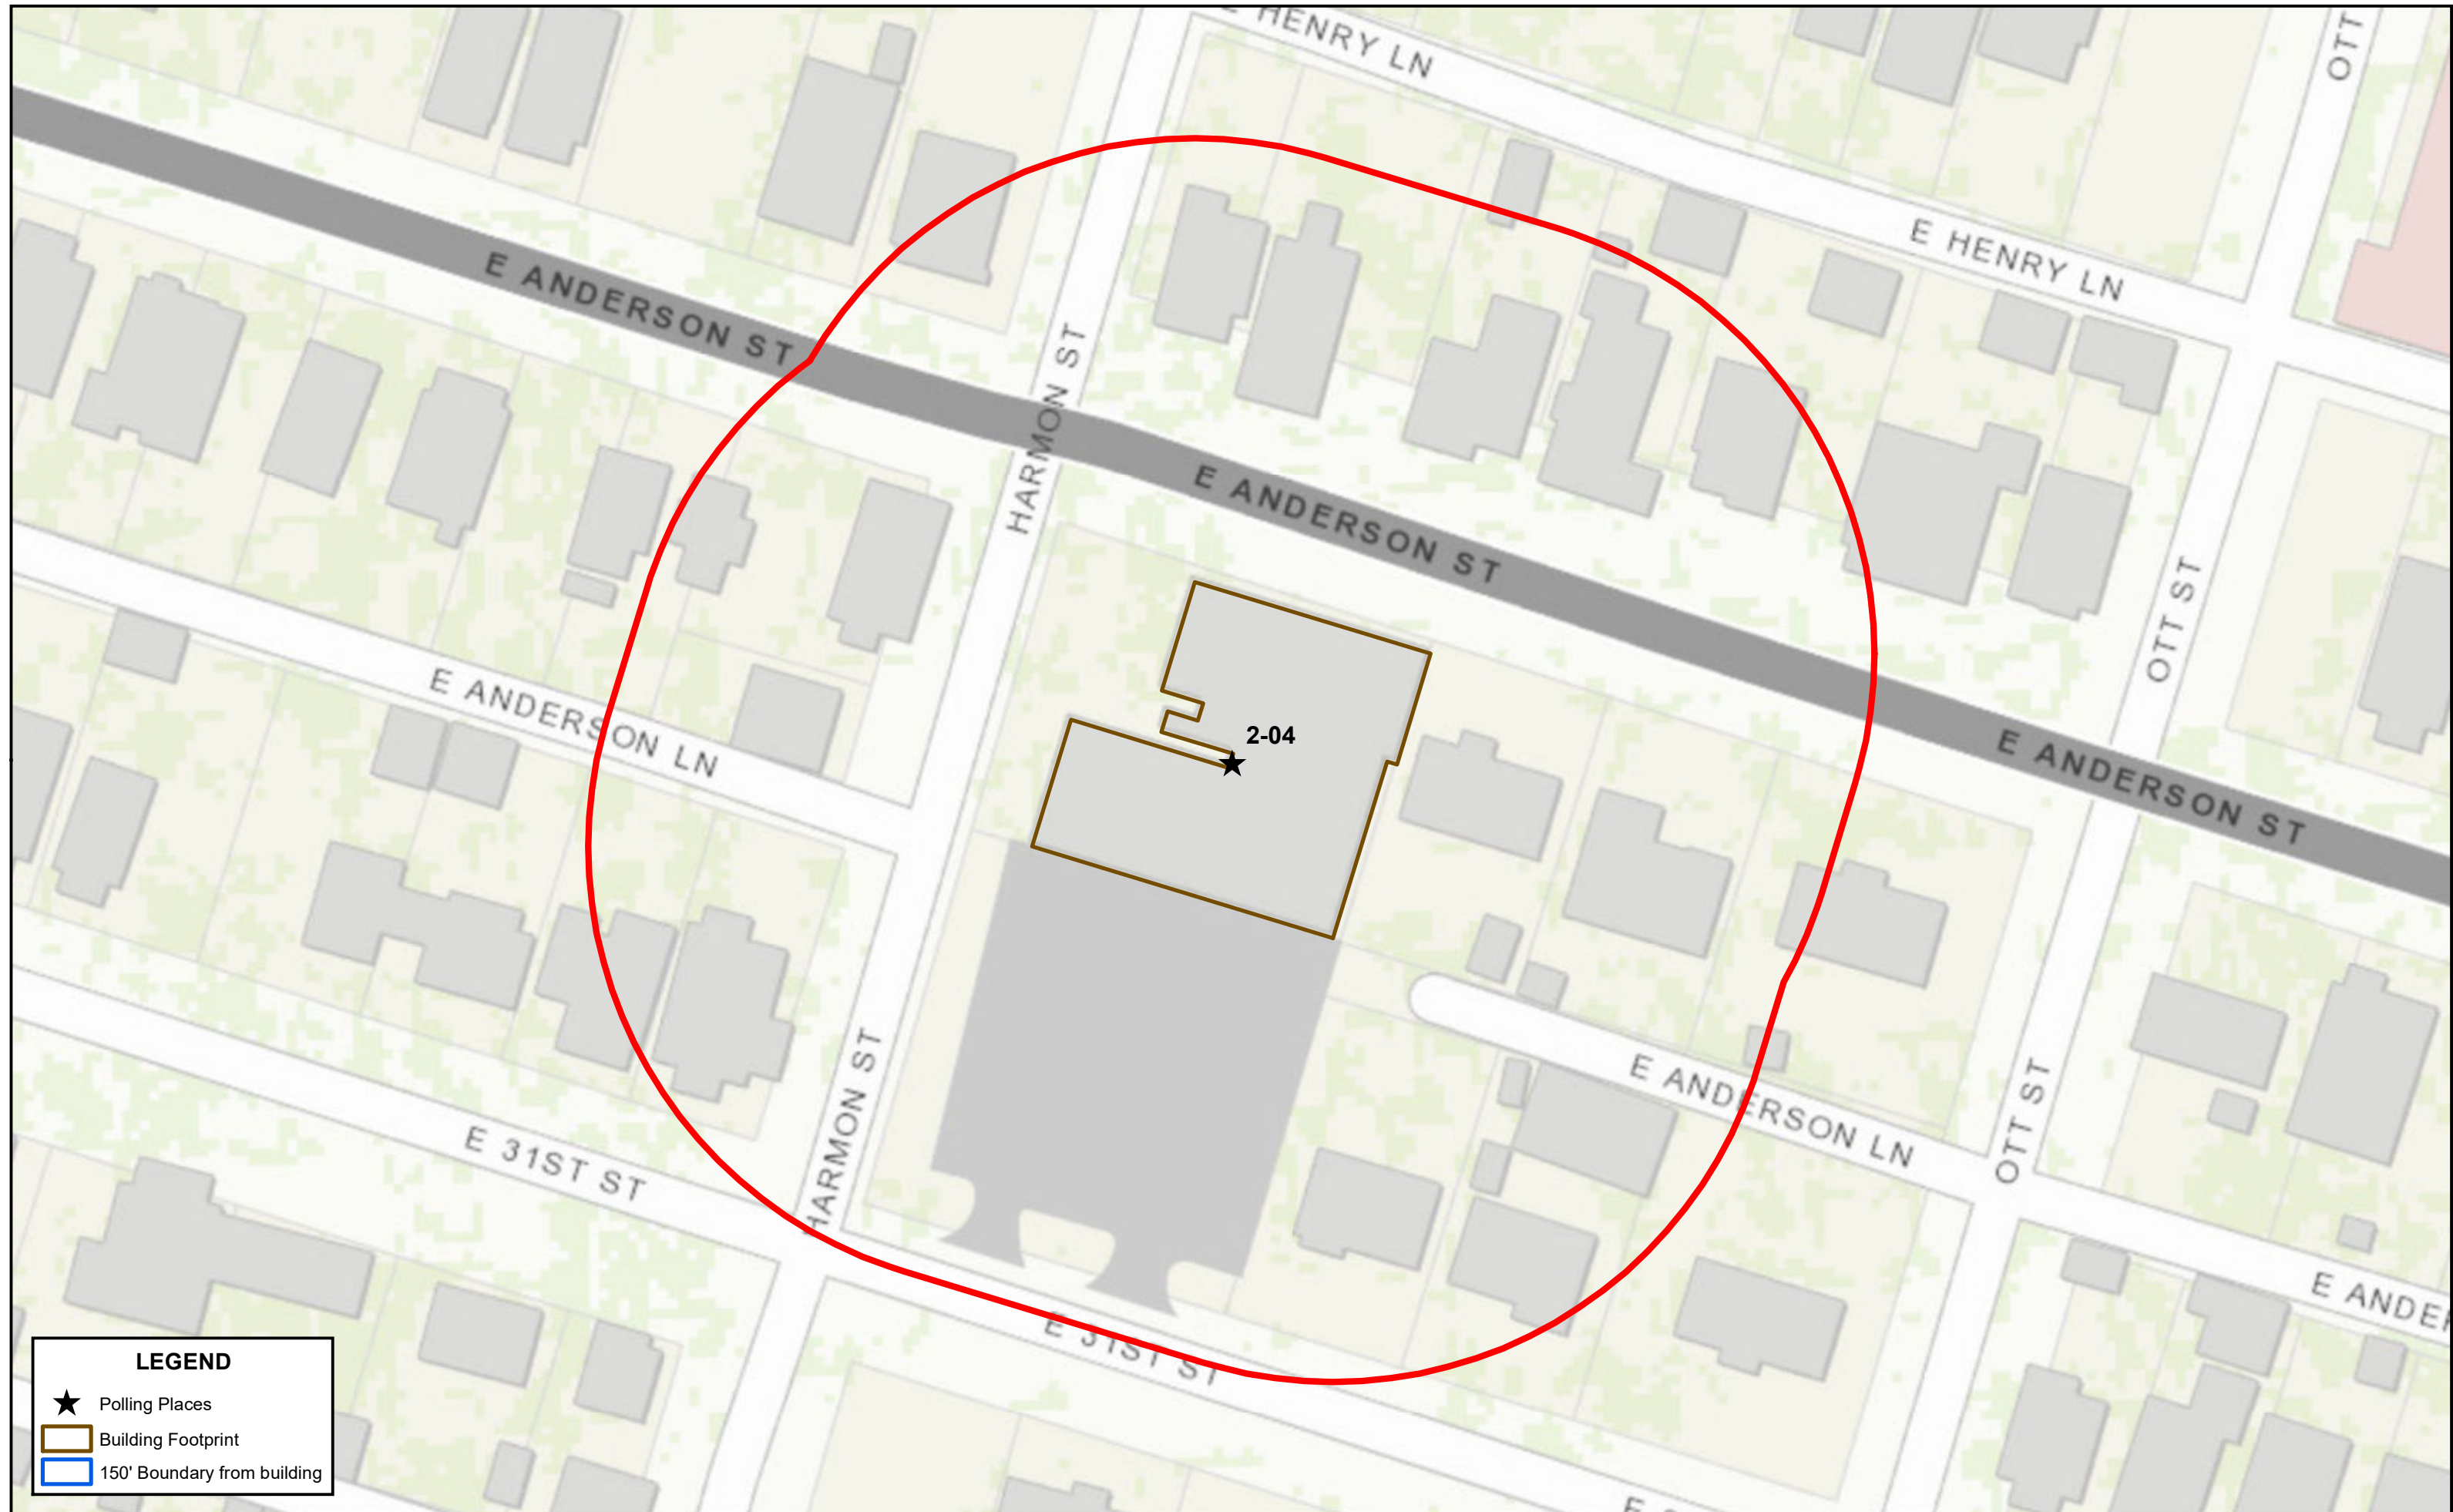

# Polling Place - Fellowship of Love Community Church - 1402 Harmon St

**LEGEND**

- ★ Polling Places
- Building Footprint
- 150' Boundary from building