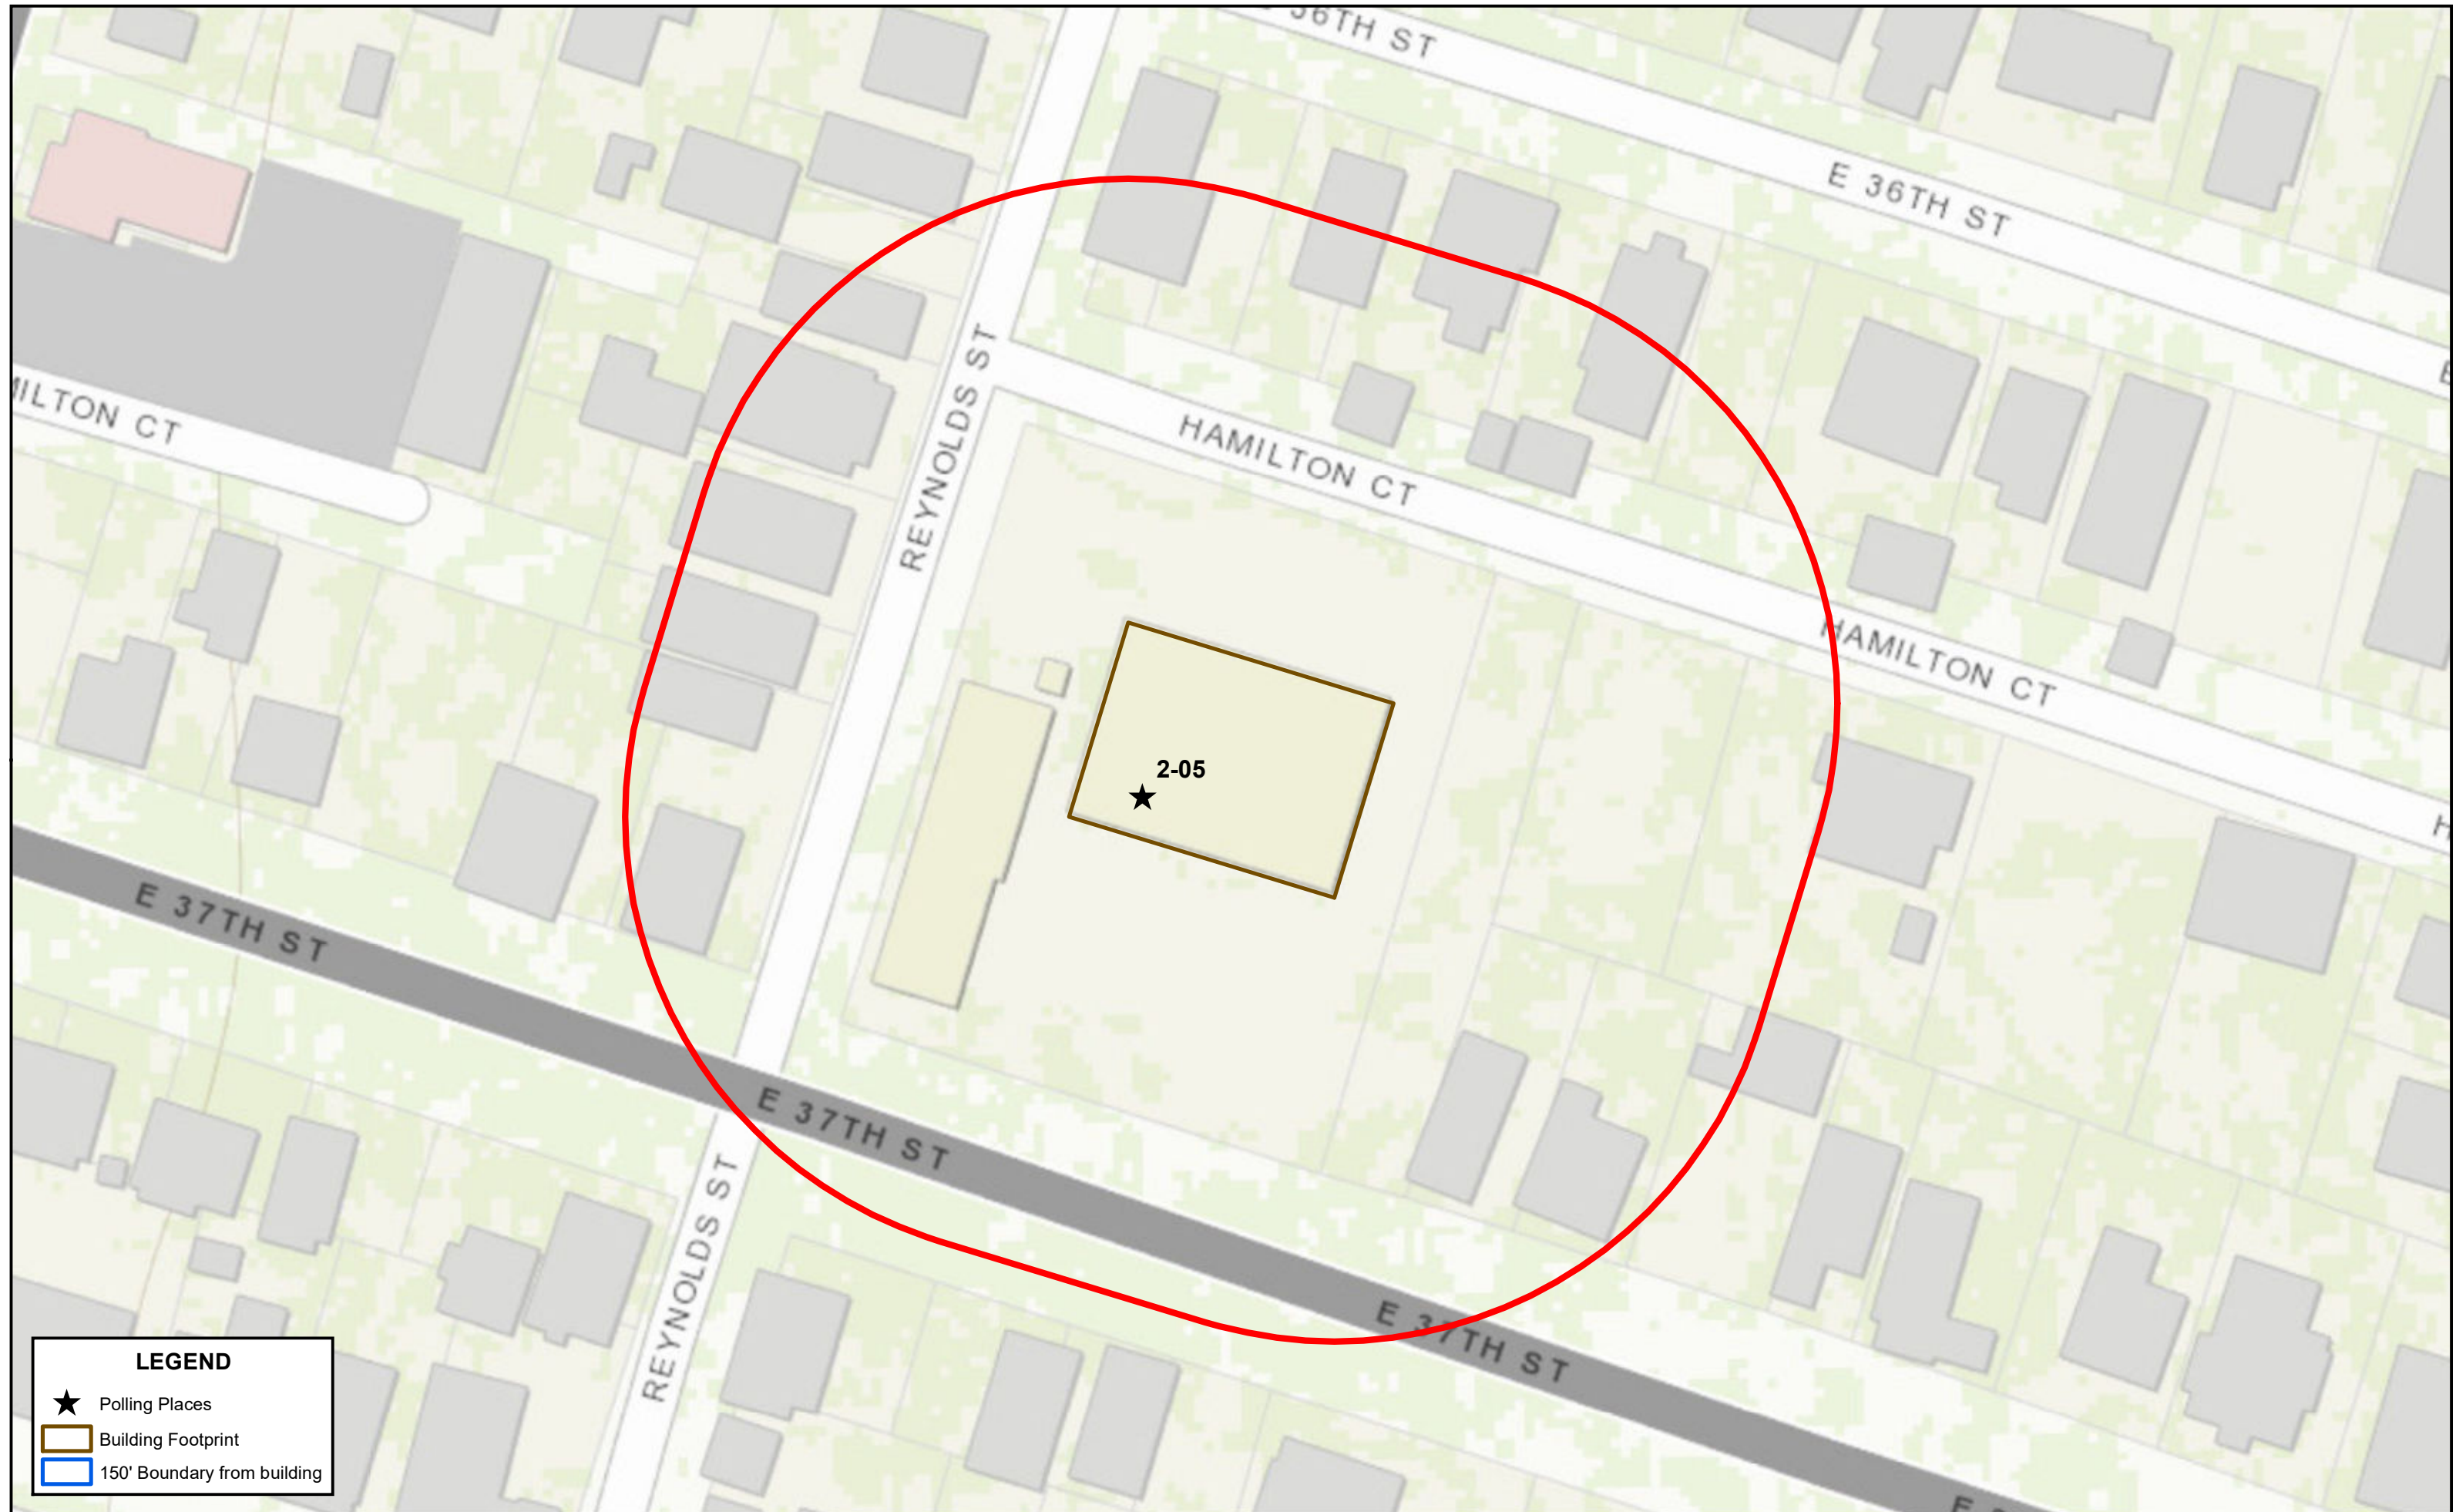

# Polling Place - Holy Spirit Lutheran Church - 622 E 37th St

0 25 50 100 150 200 Feet

**LEGEND**

- ★ Polling Places
- Building Footprint
- 150' Boundary from building