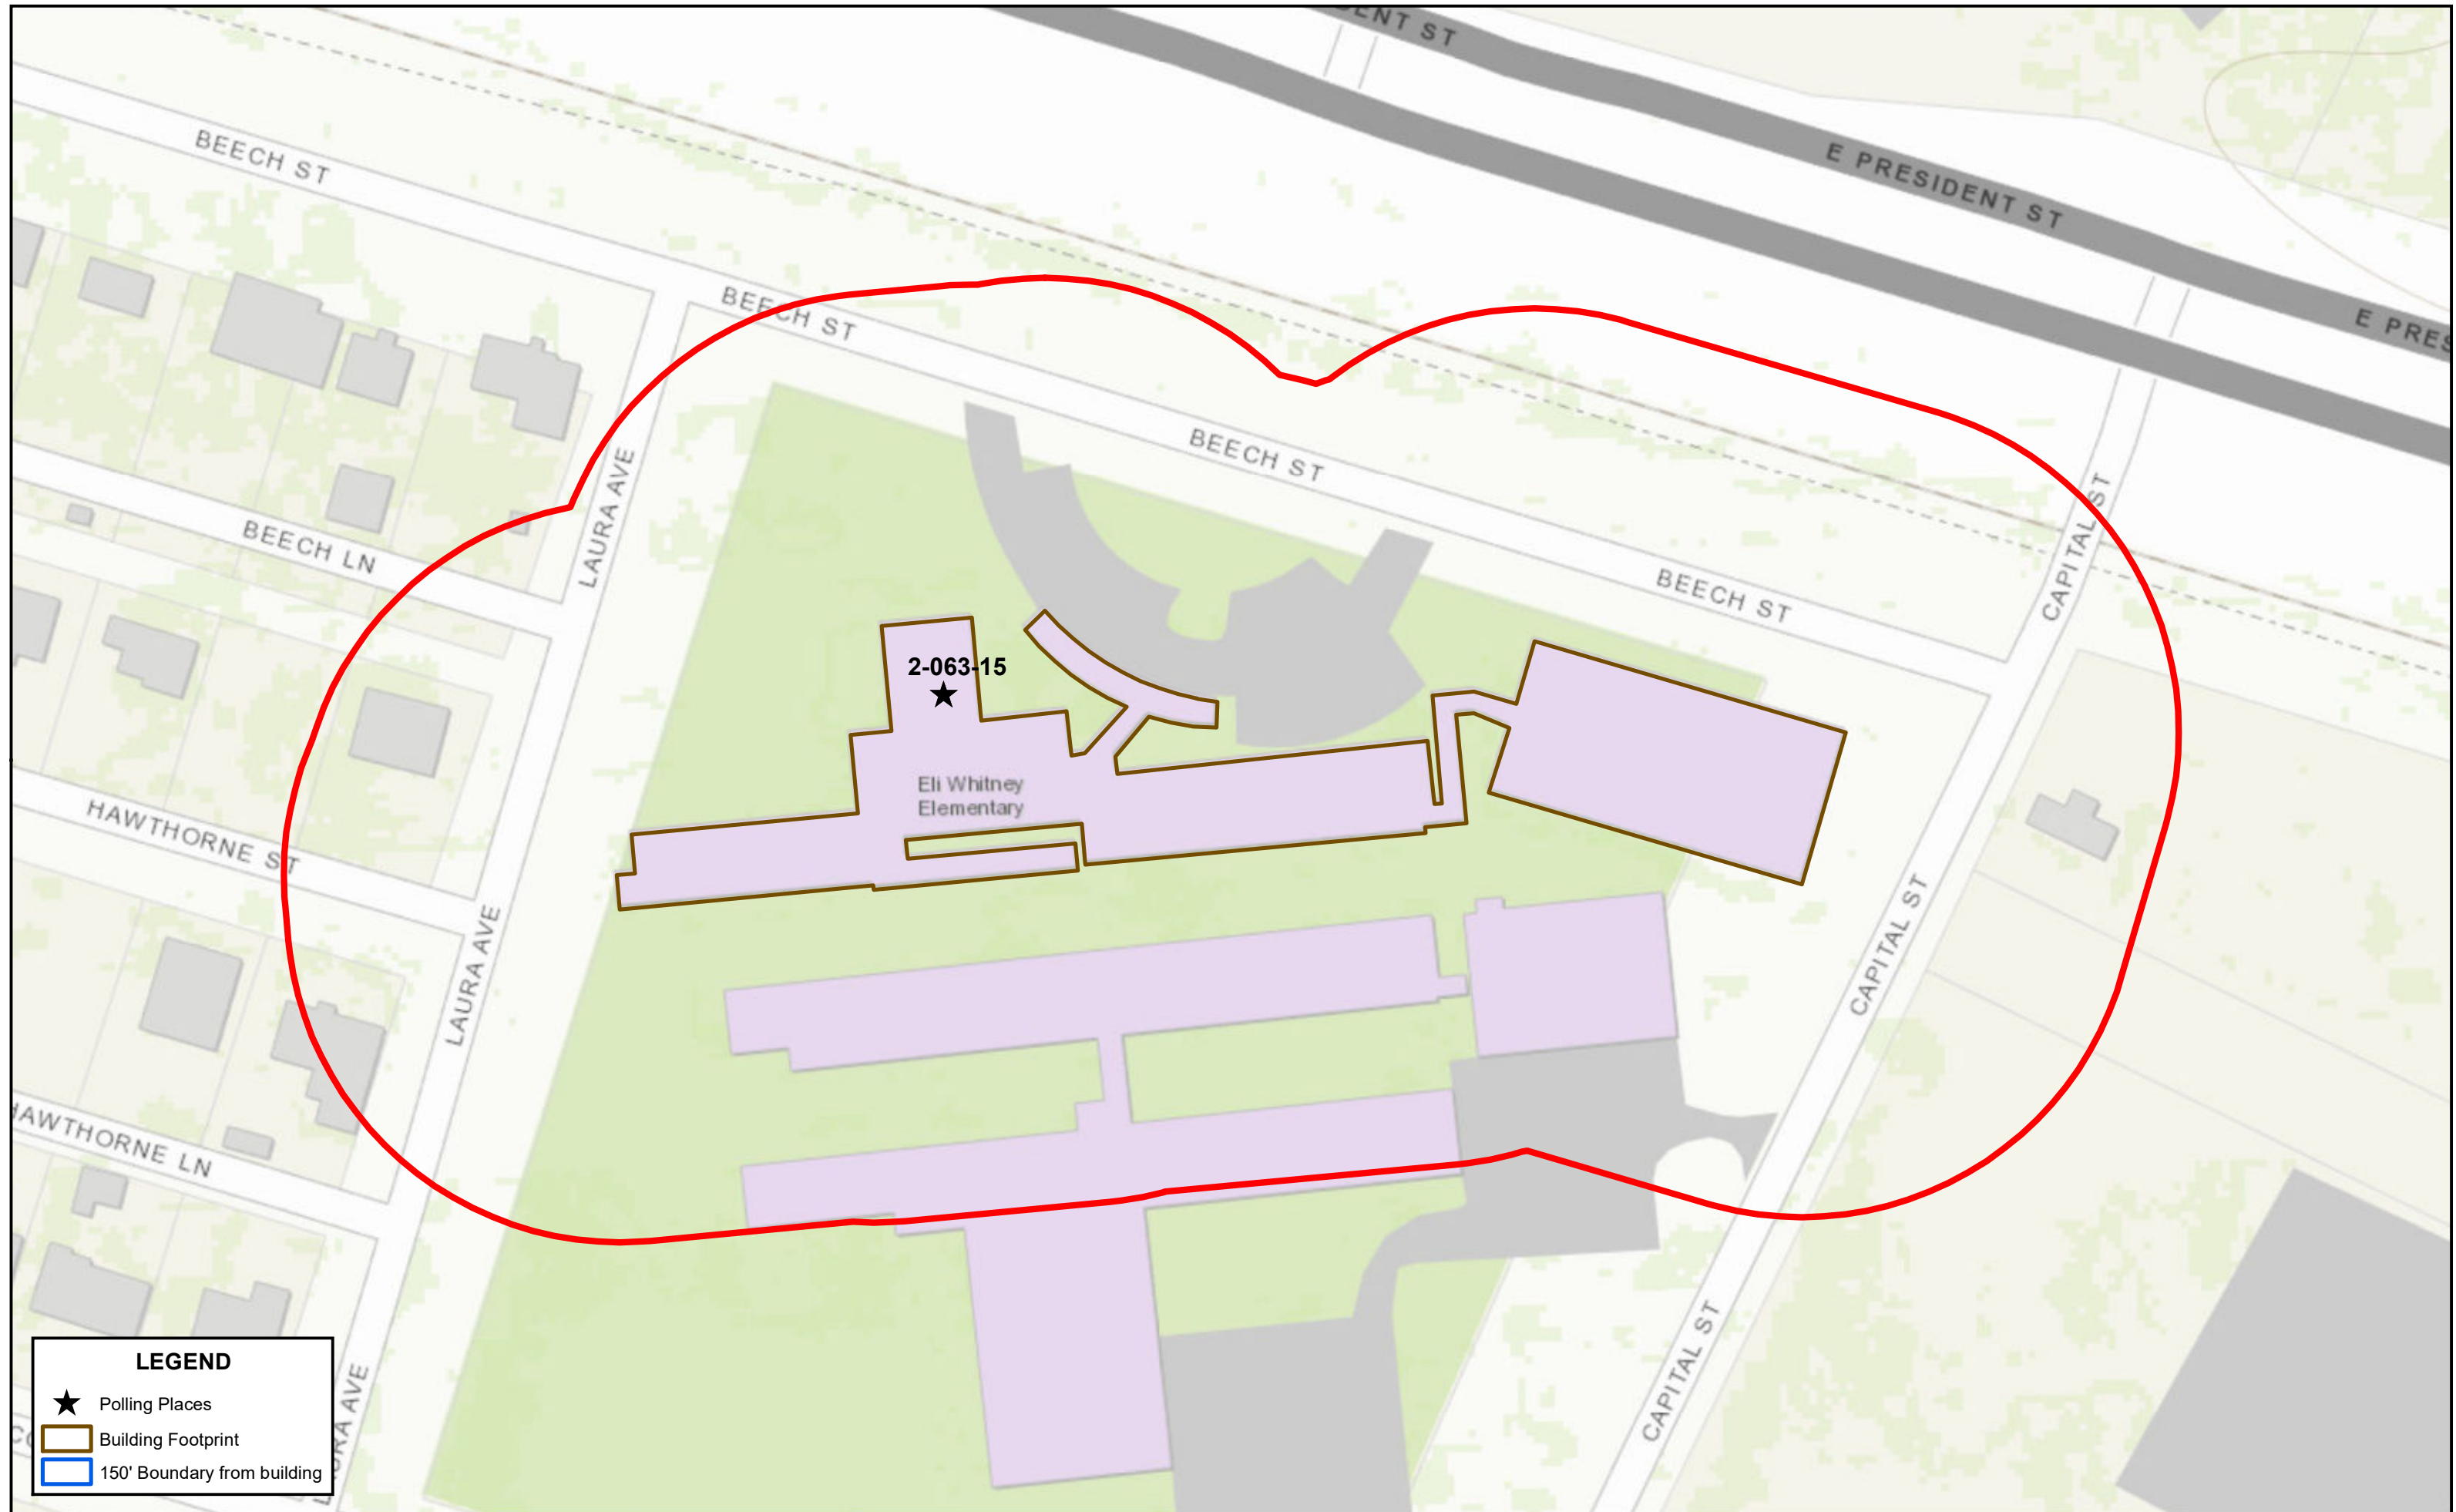

Polling Place - Eli Whitney Complex - 2 Laura St

LEGEND

- ★ Polling Places
- Building Footprint
- 150' Boundary from building