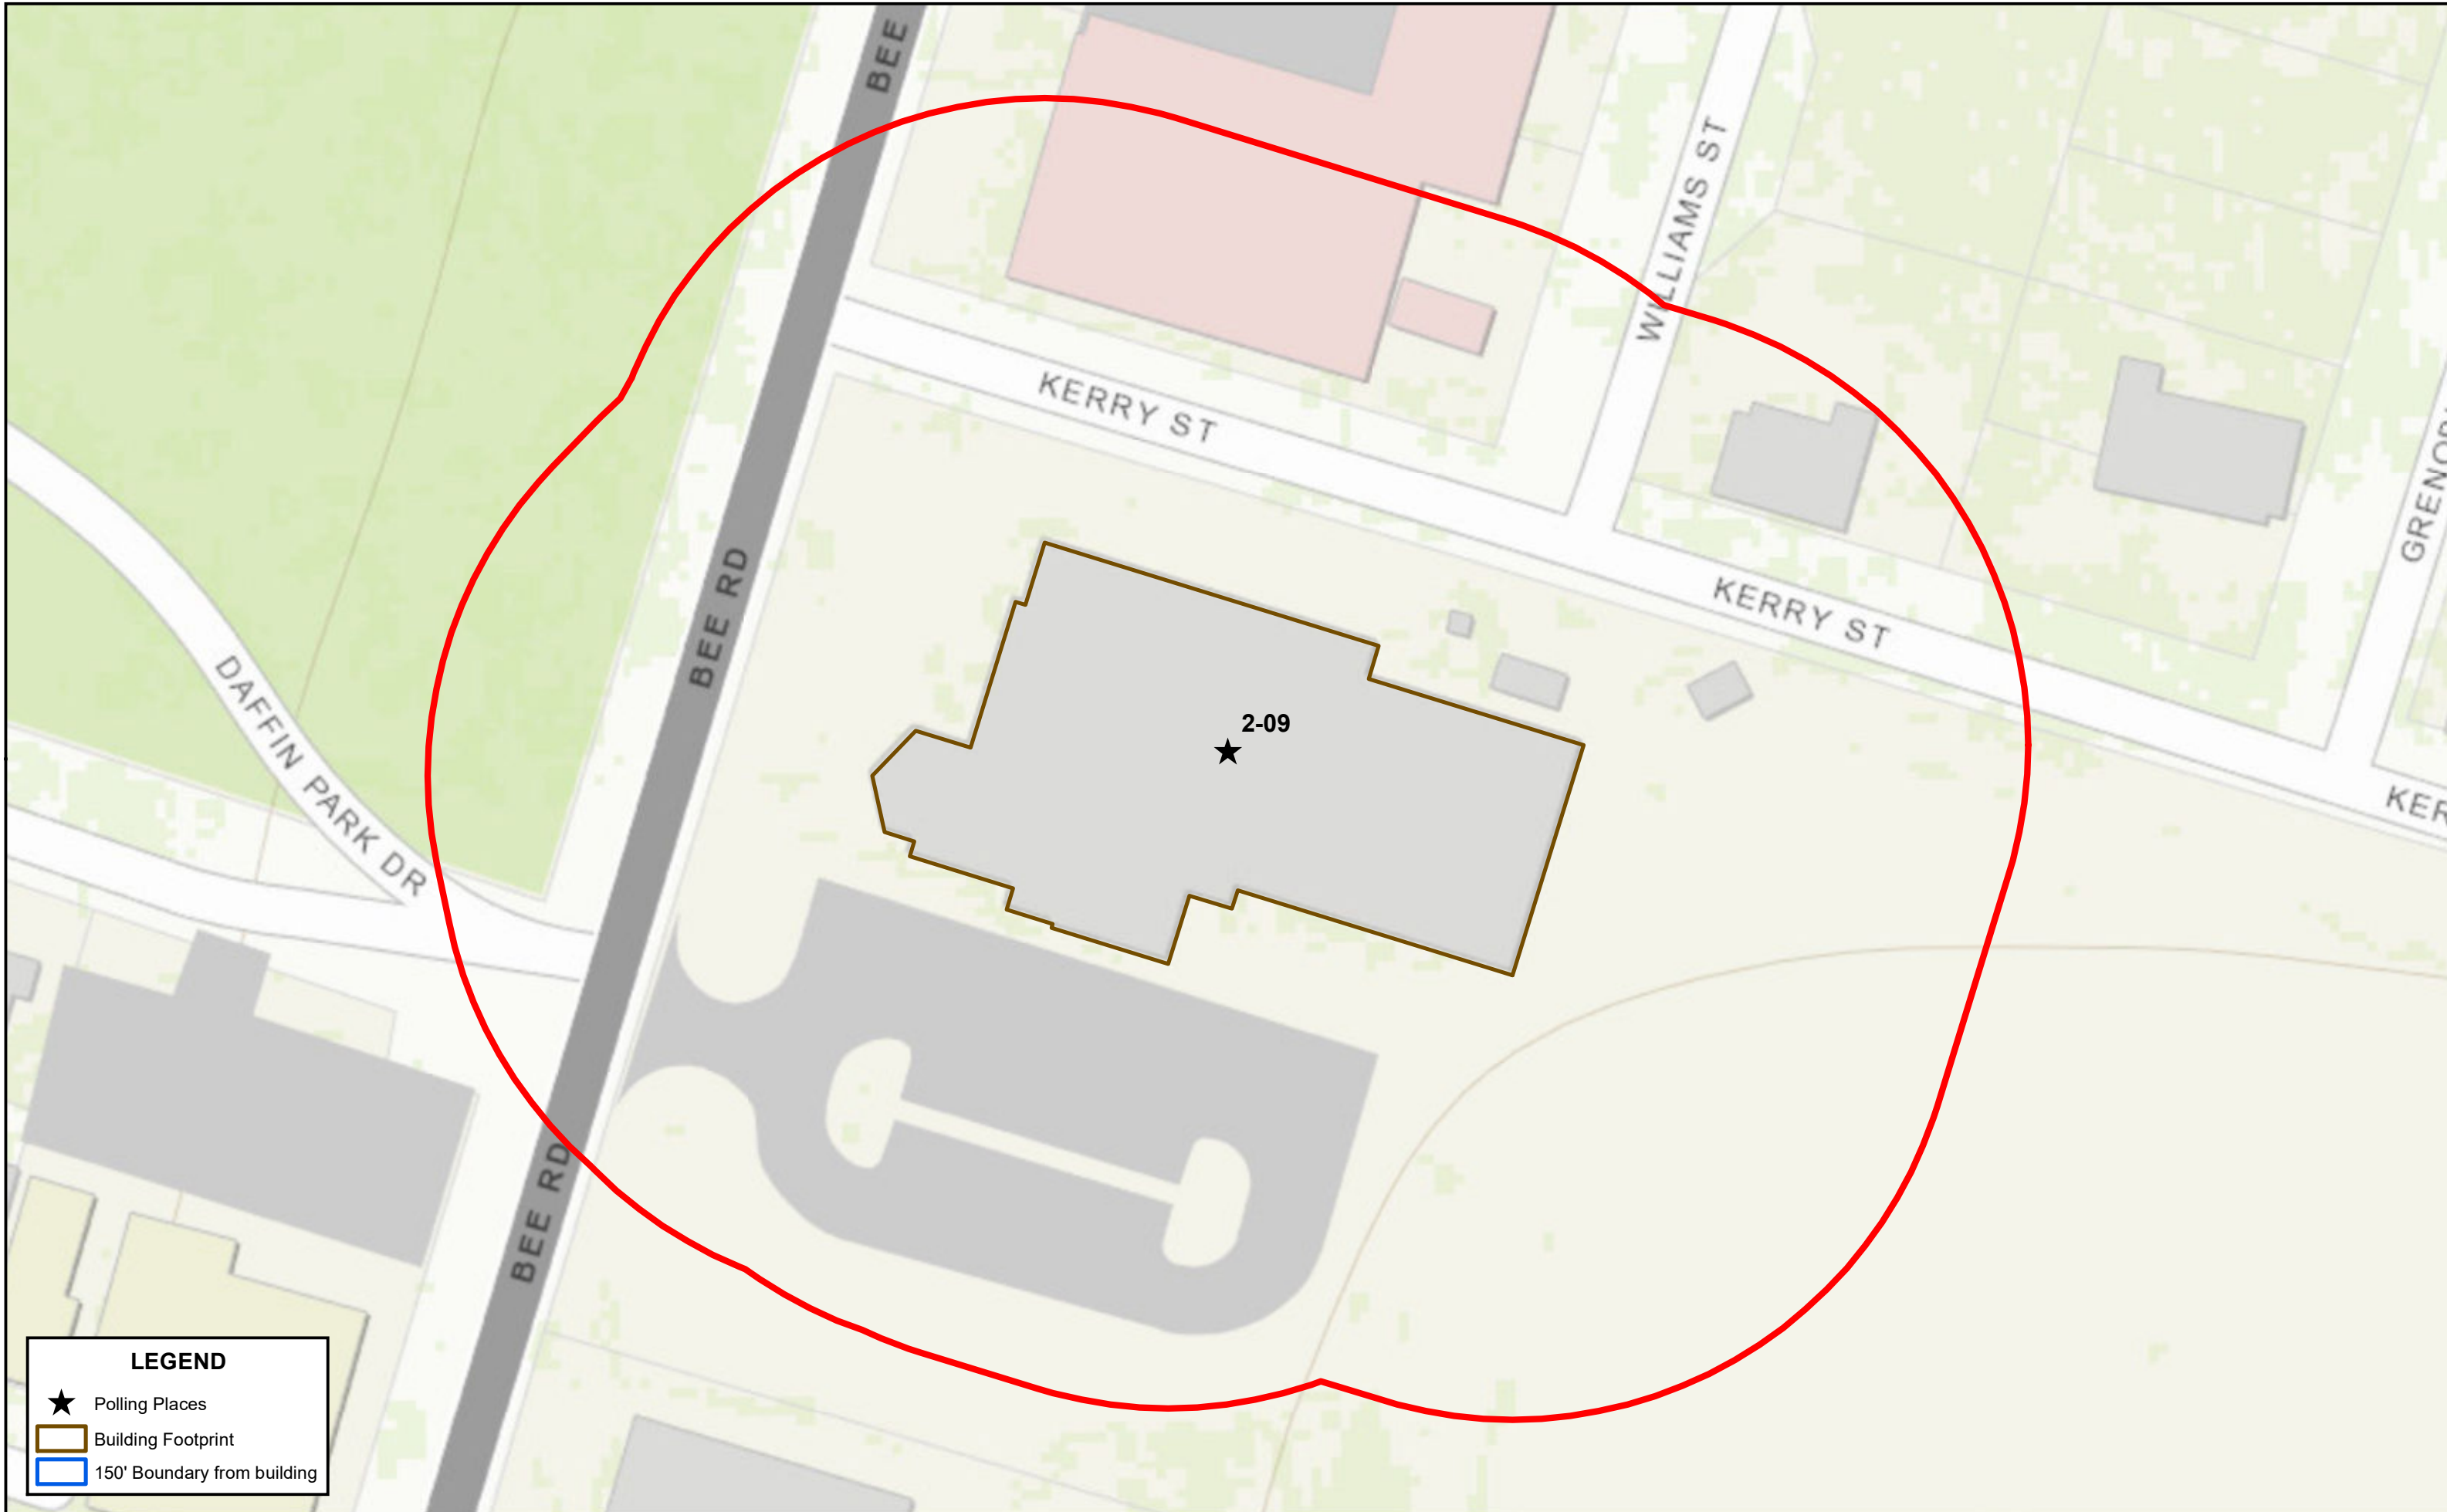

Polling Place - Salvation Army - 3000 Bee Rd

LEGEND

- ★ Polling Places
- Building Footprint
- 150' Boundary from building