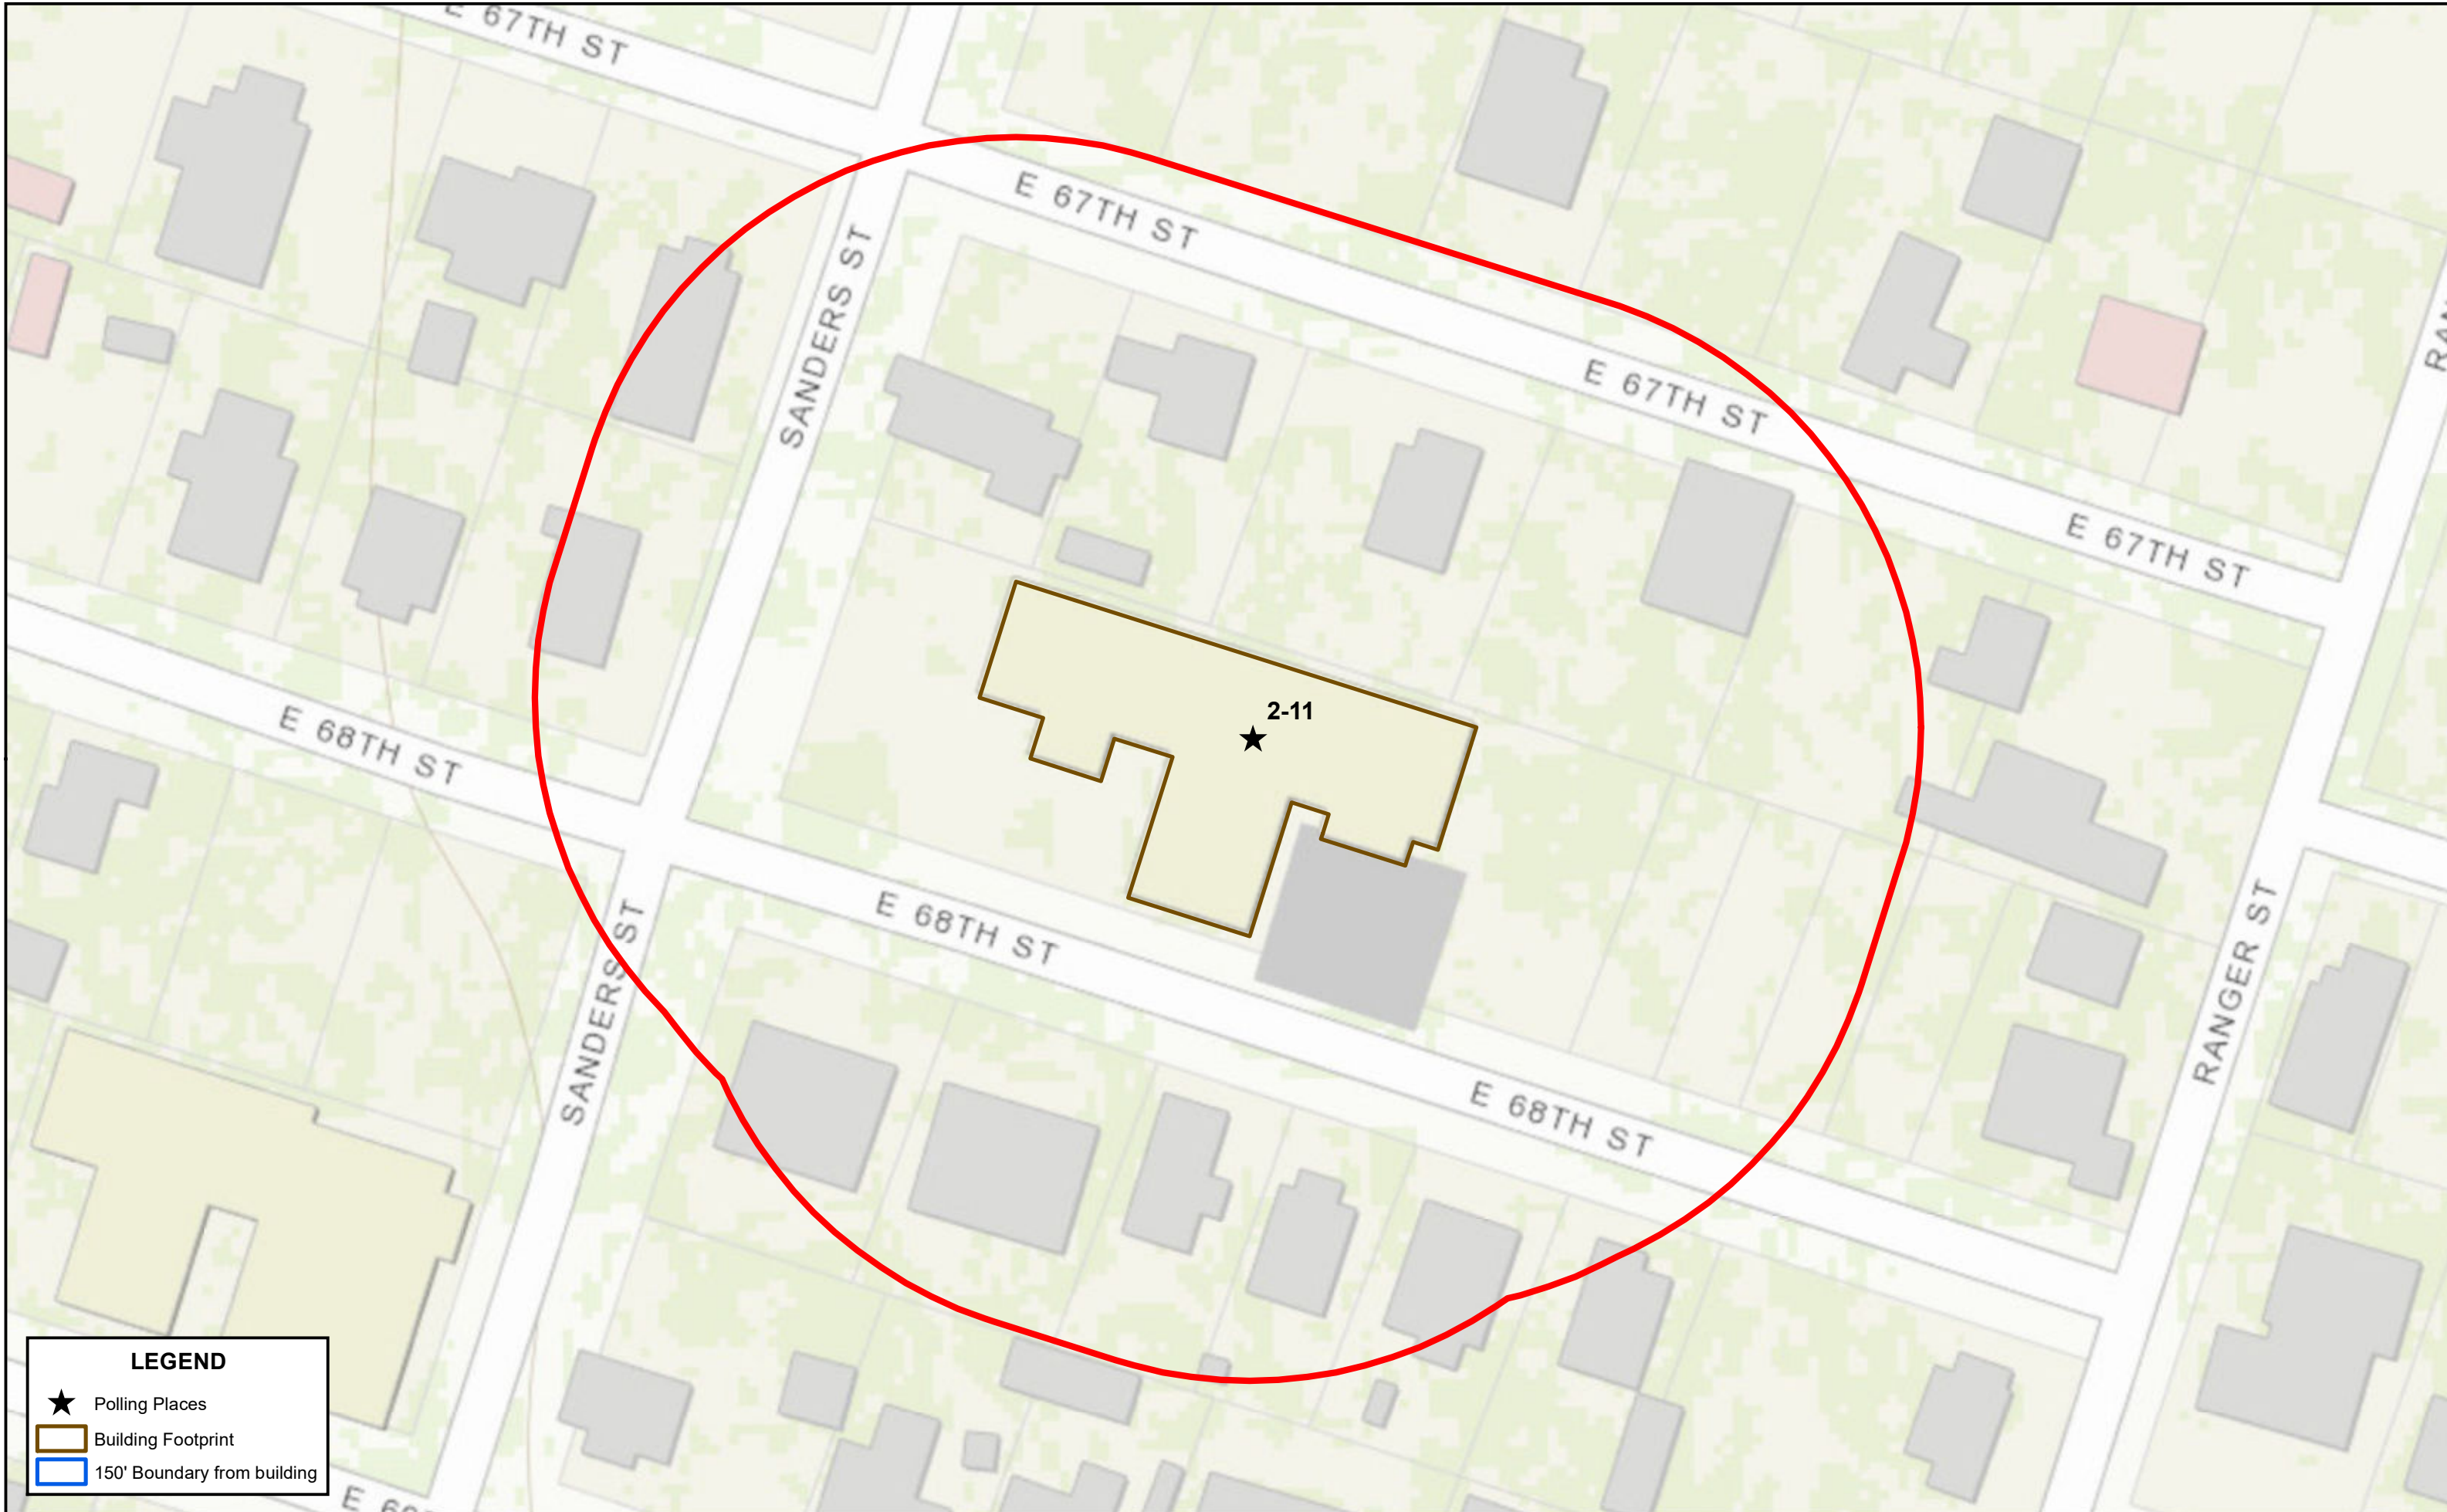

# Polling Place - South Gardens Christian Church - 1206 E 68th St

**LEGEND**

- ★ Polling Places
- Building Footprint
- 150' Boundary from building