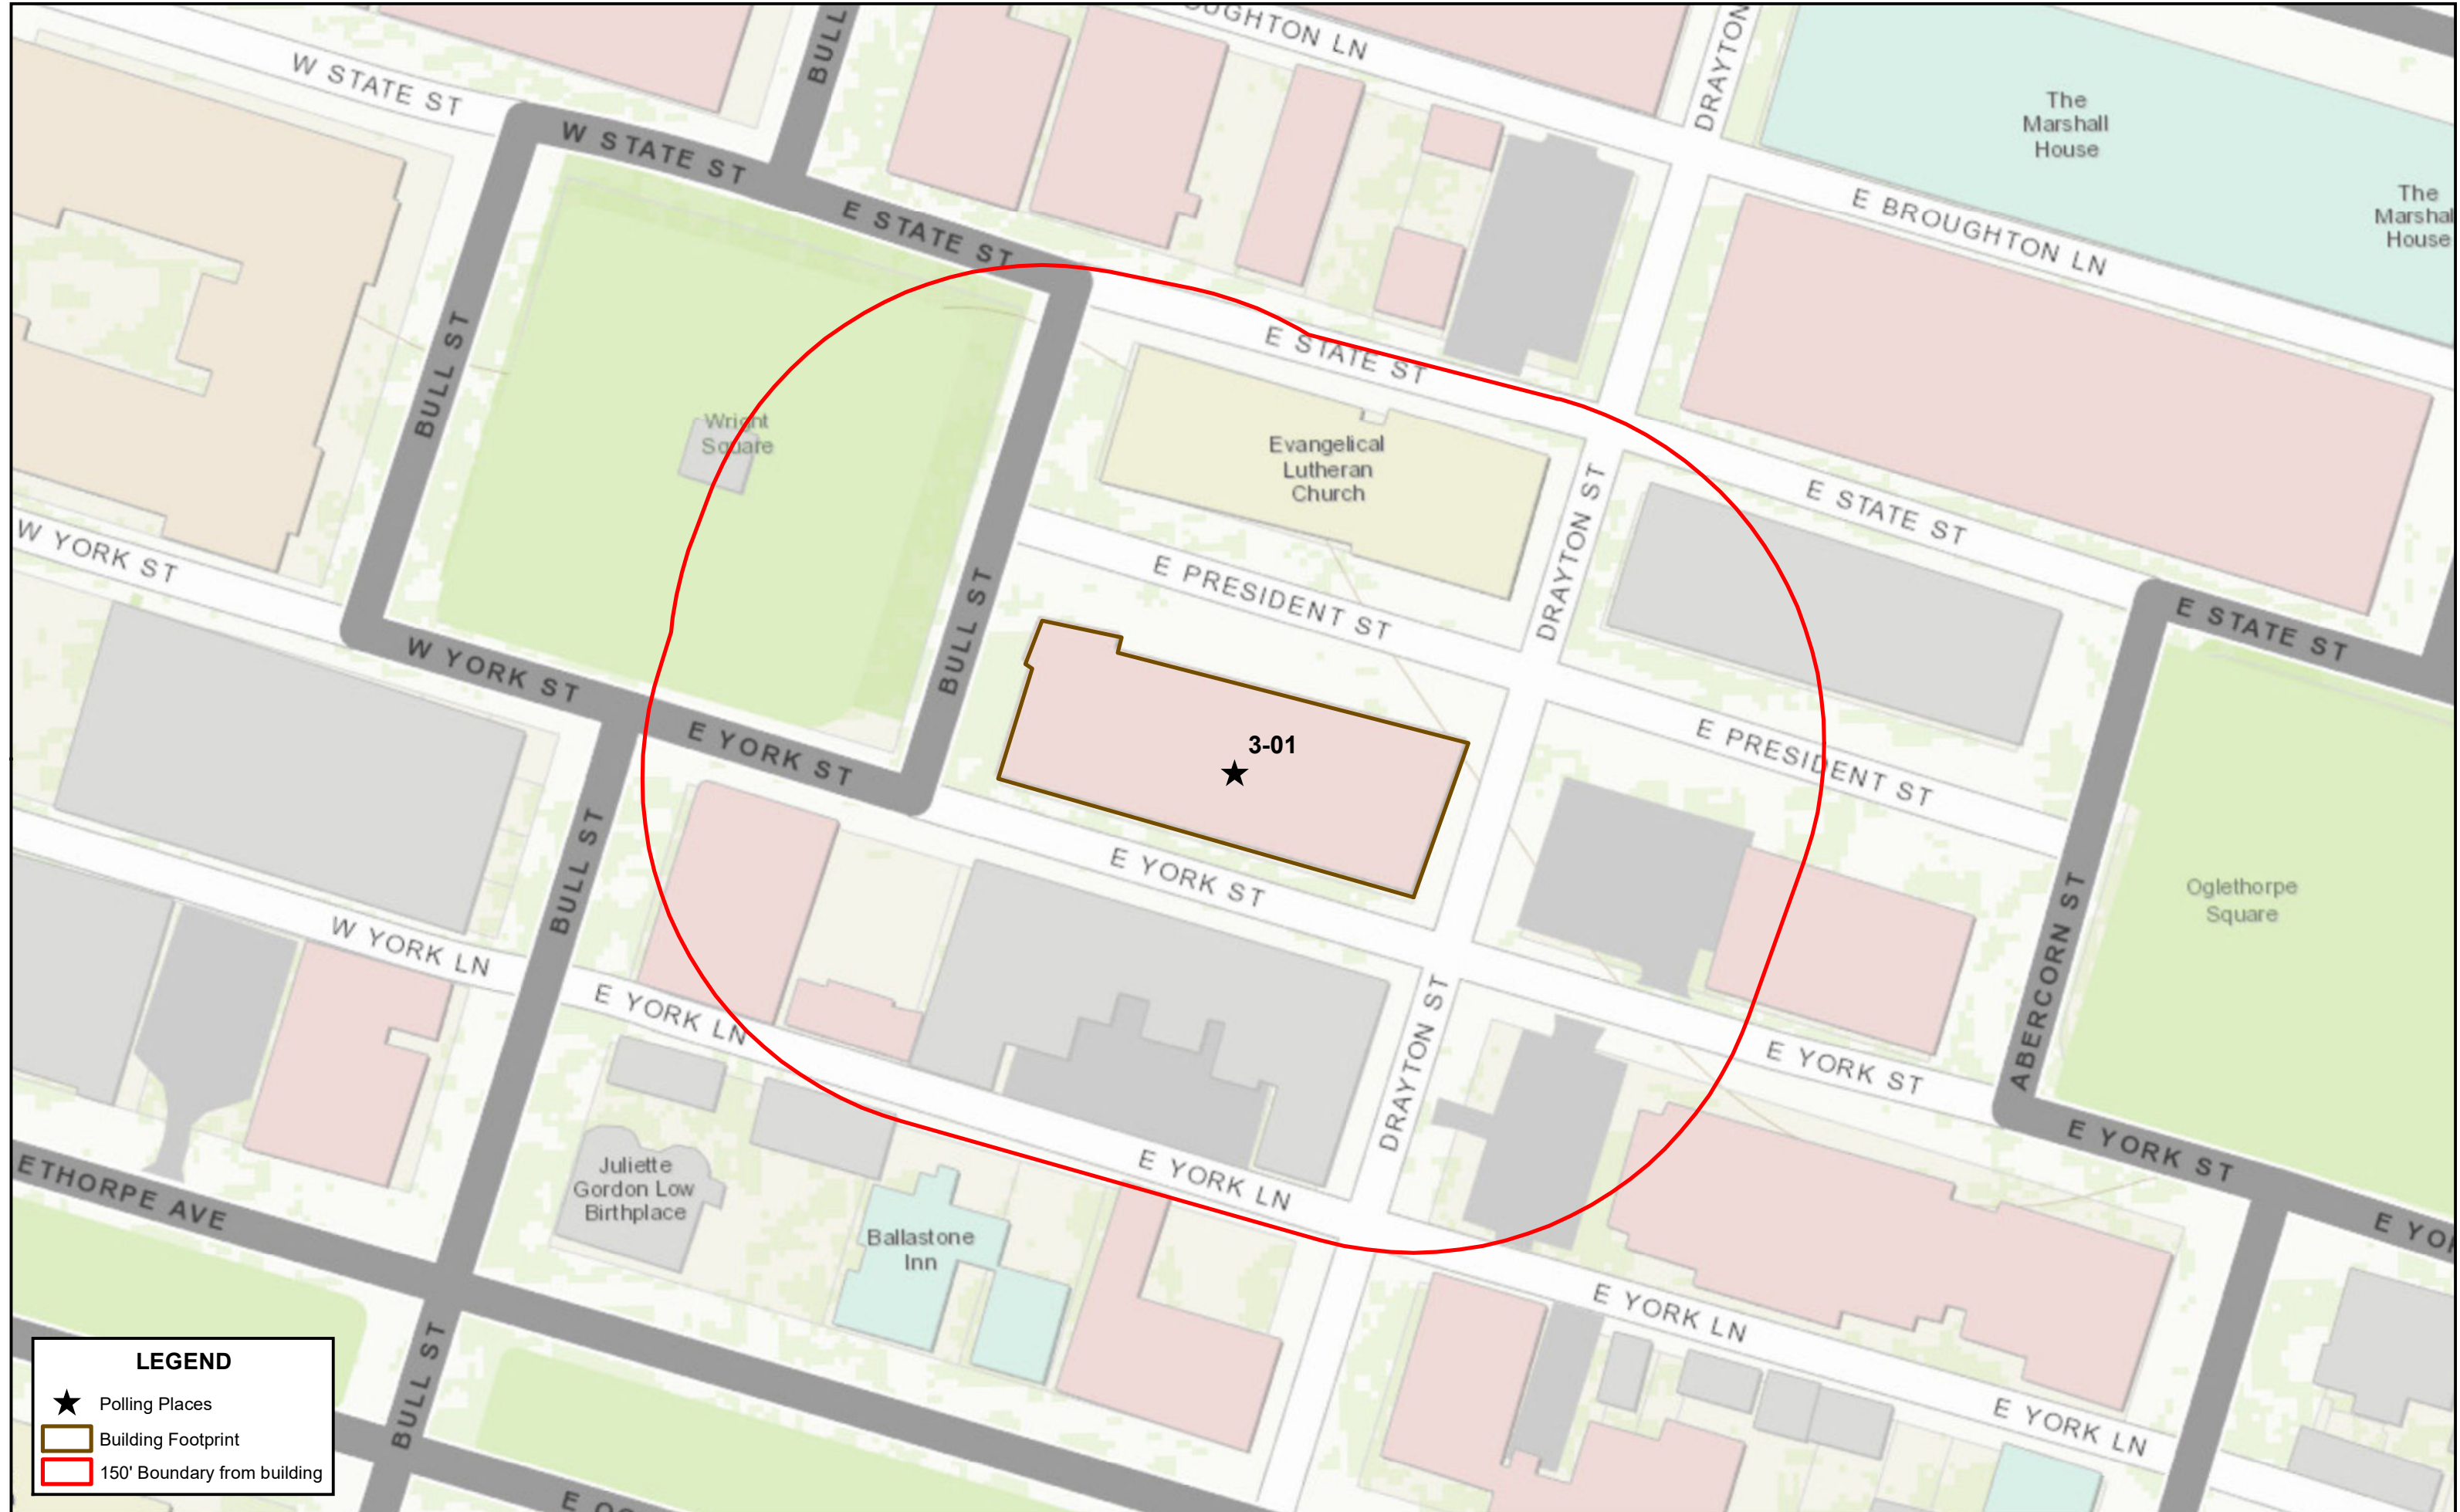

Polling Place - Old Court House 124 Bull St

LEGEND

- ★ Polling Places
- Building Footprint
- 150' Boundary from building