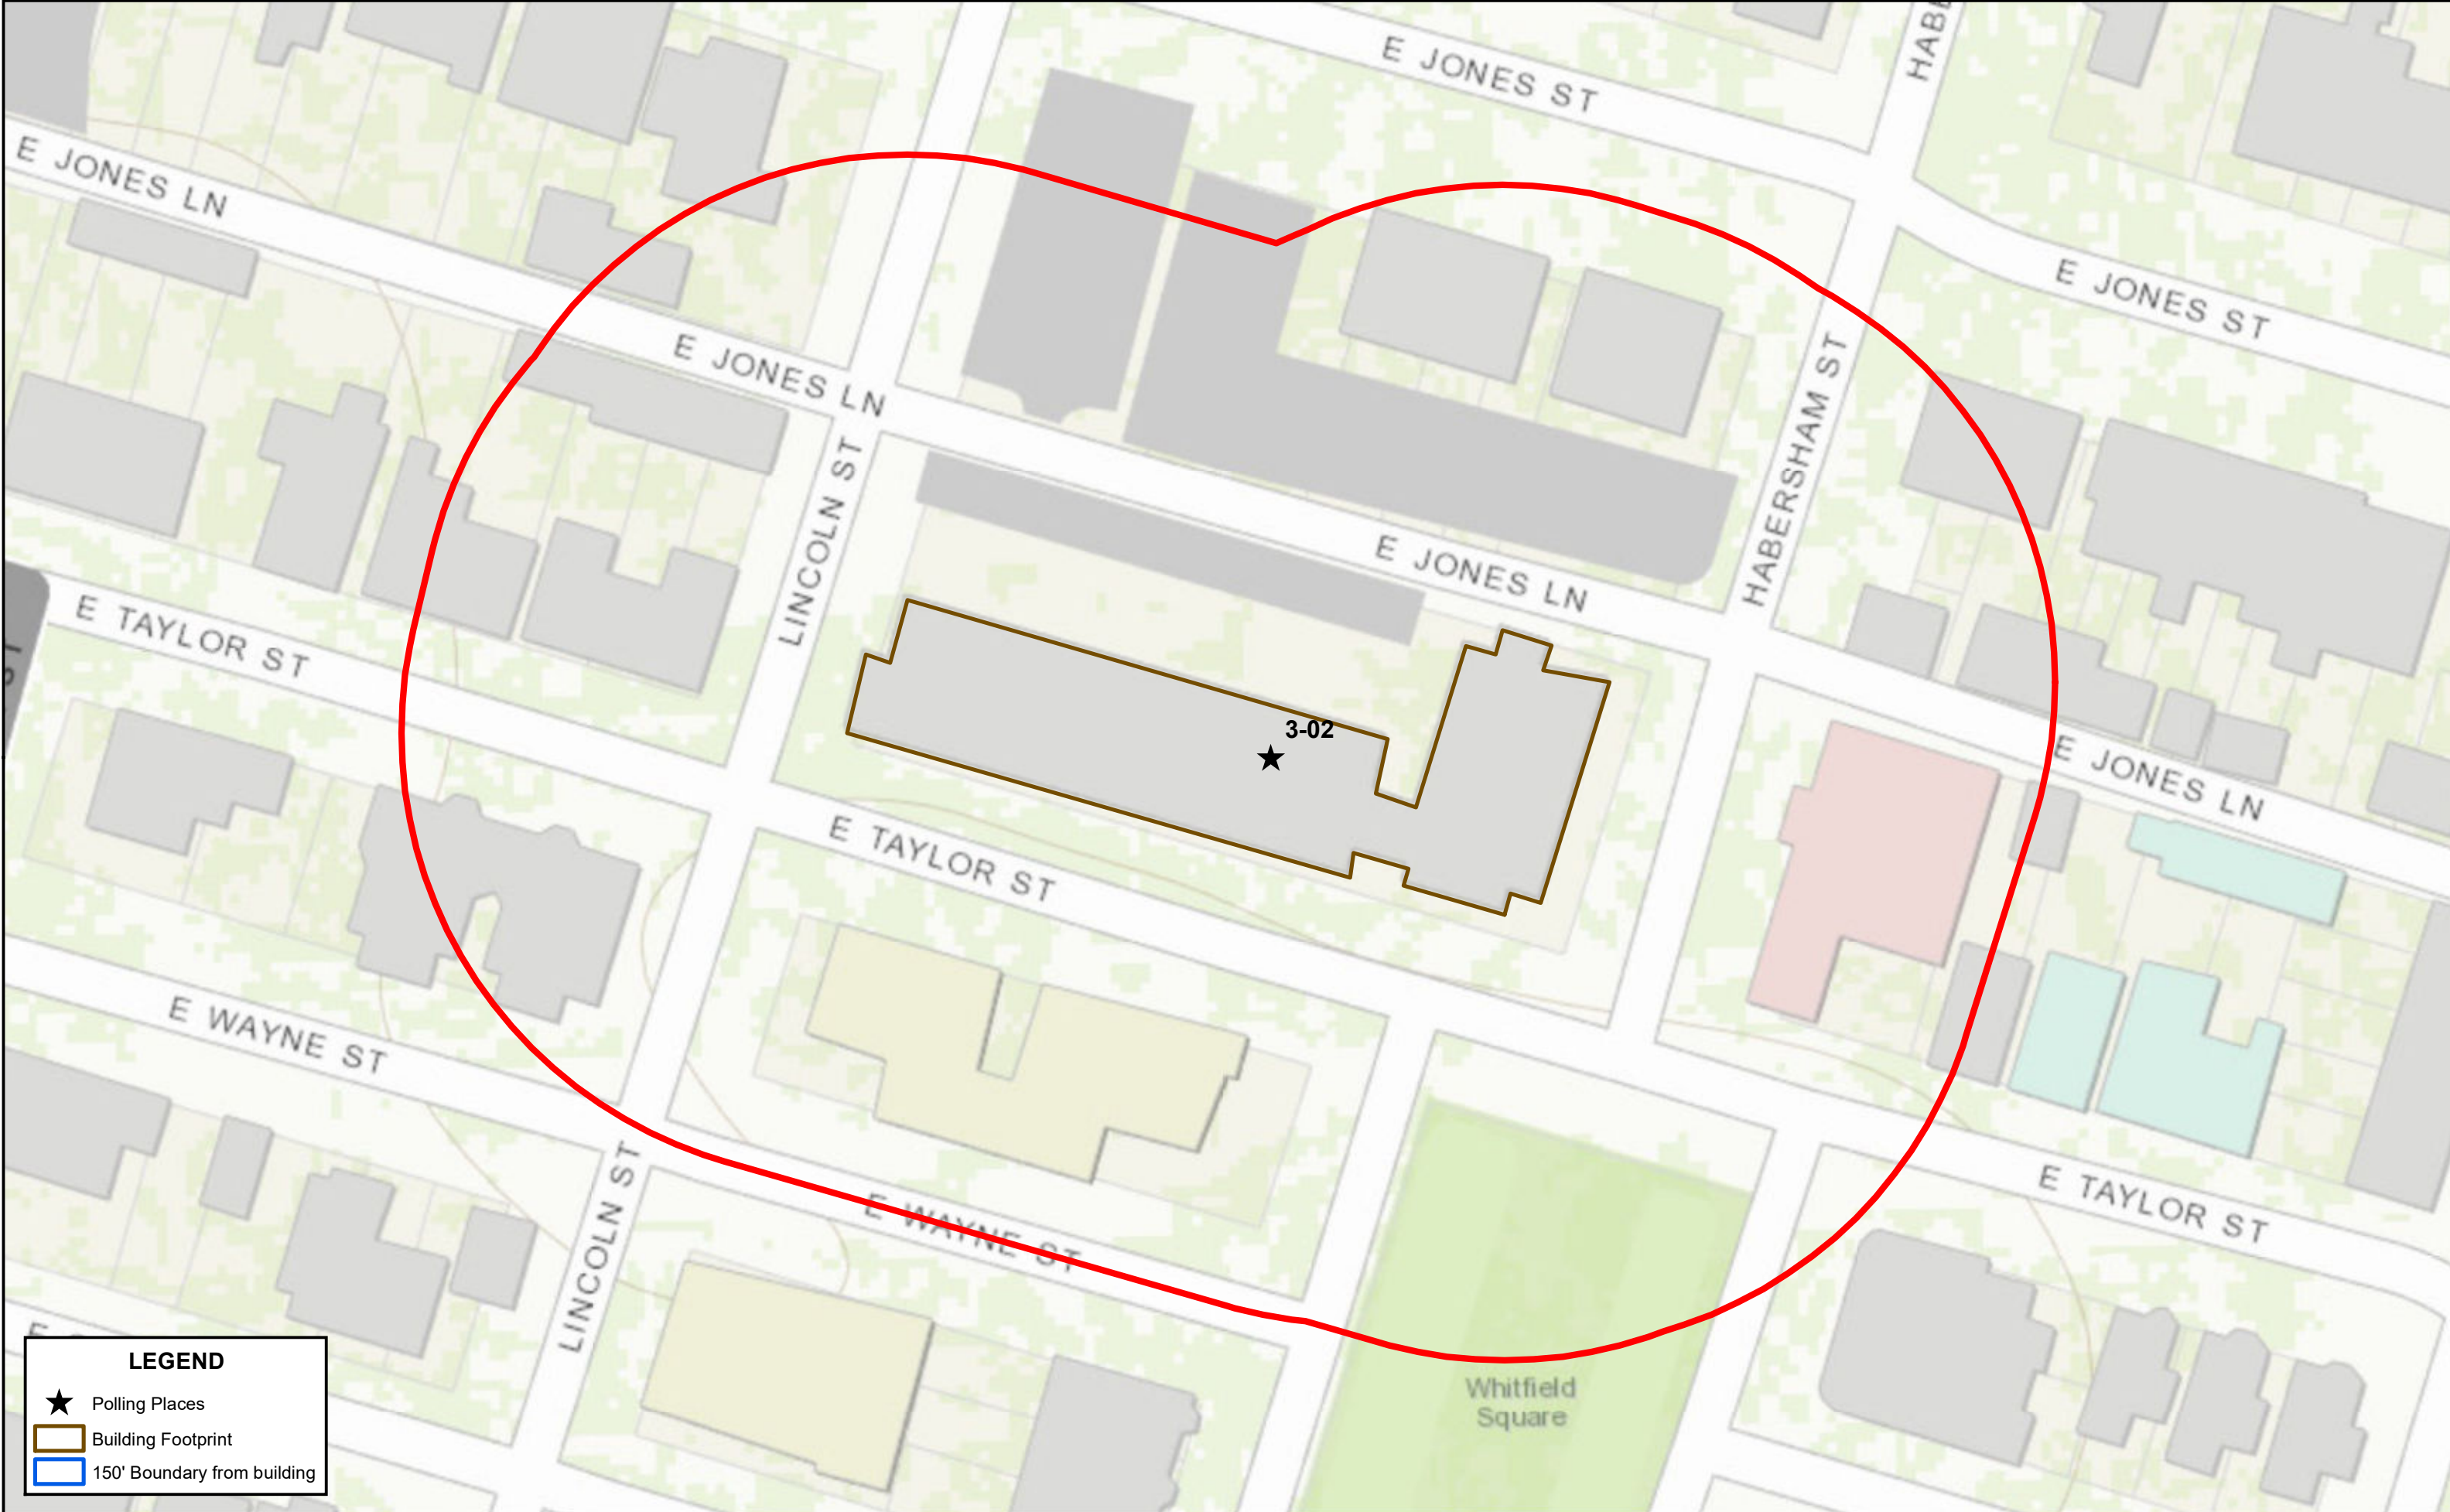

Polling Place - Rose of Sharon - 322 E Taylor St

LEGEND

- ★ Polling Places
- Building Footprint
- 150' Boundary from building