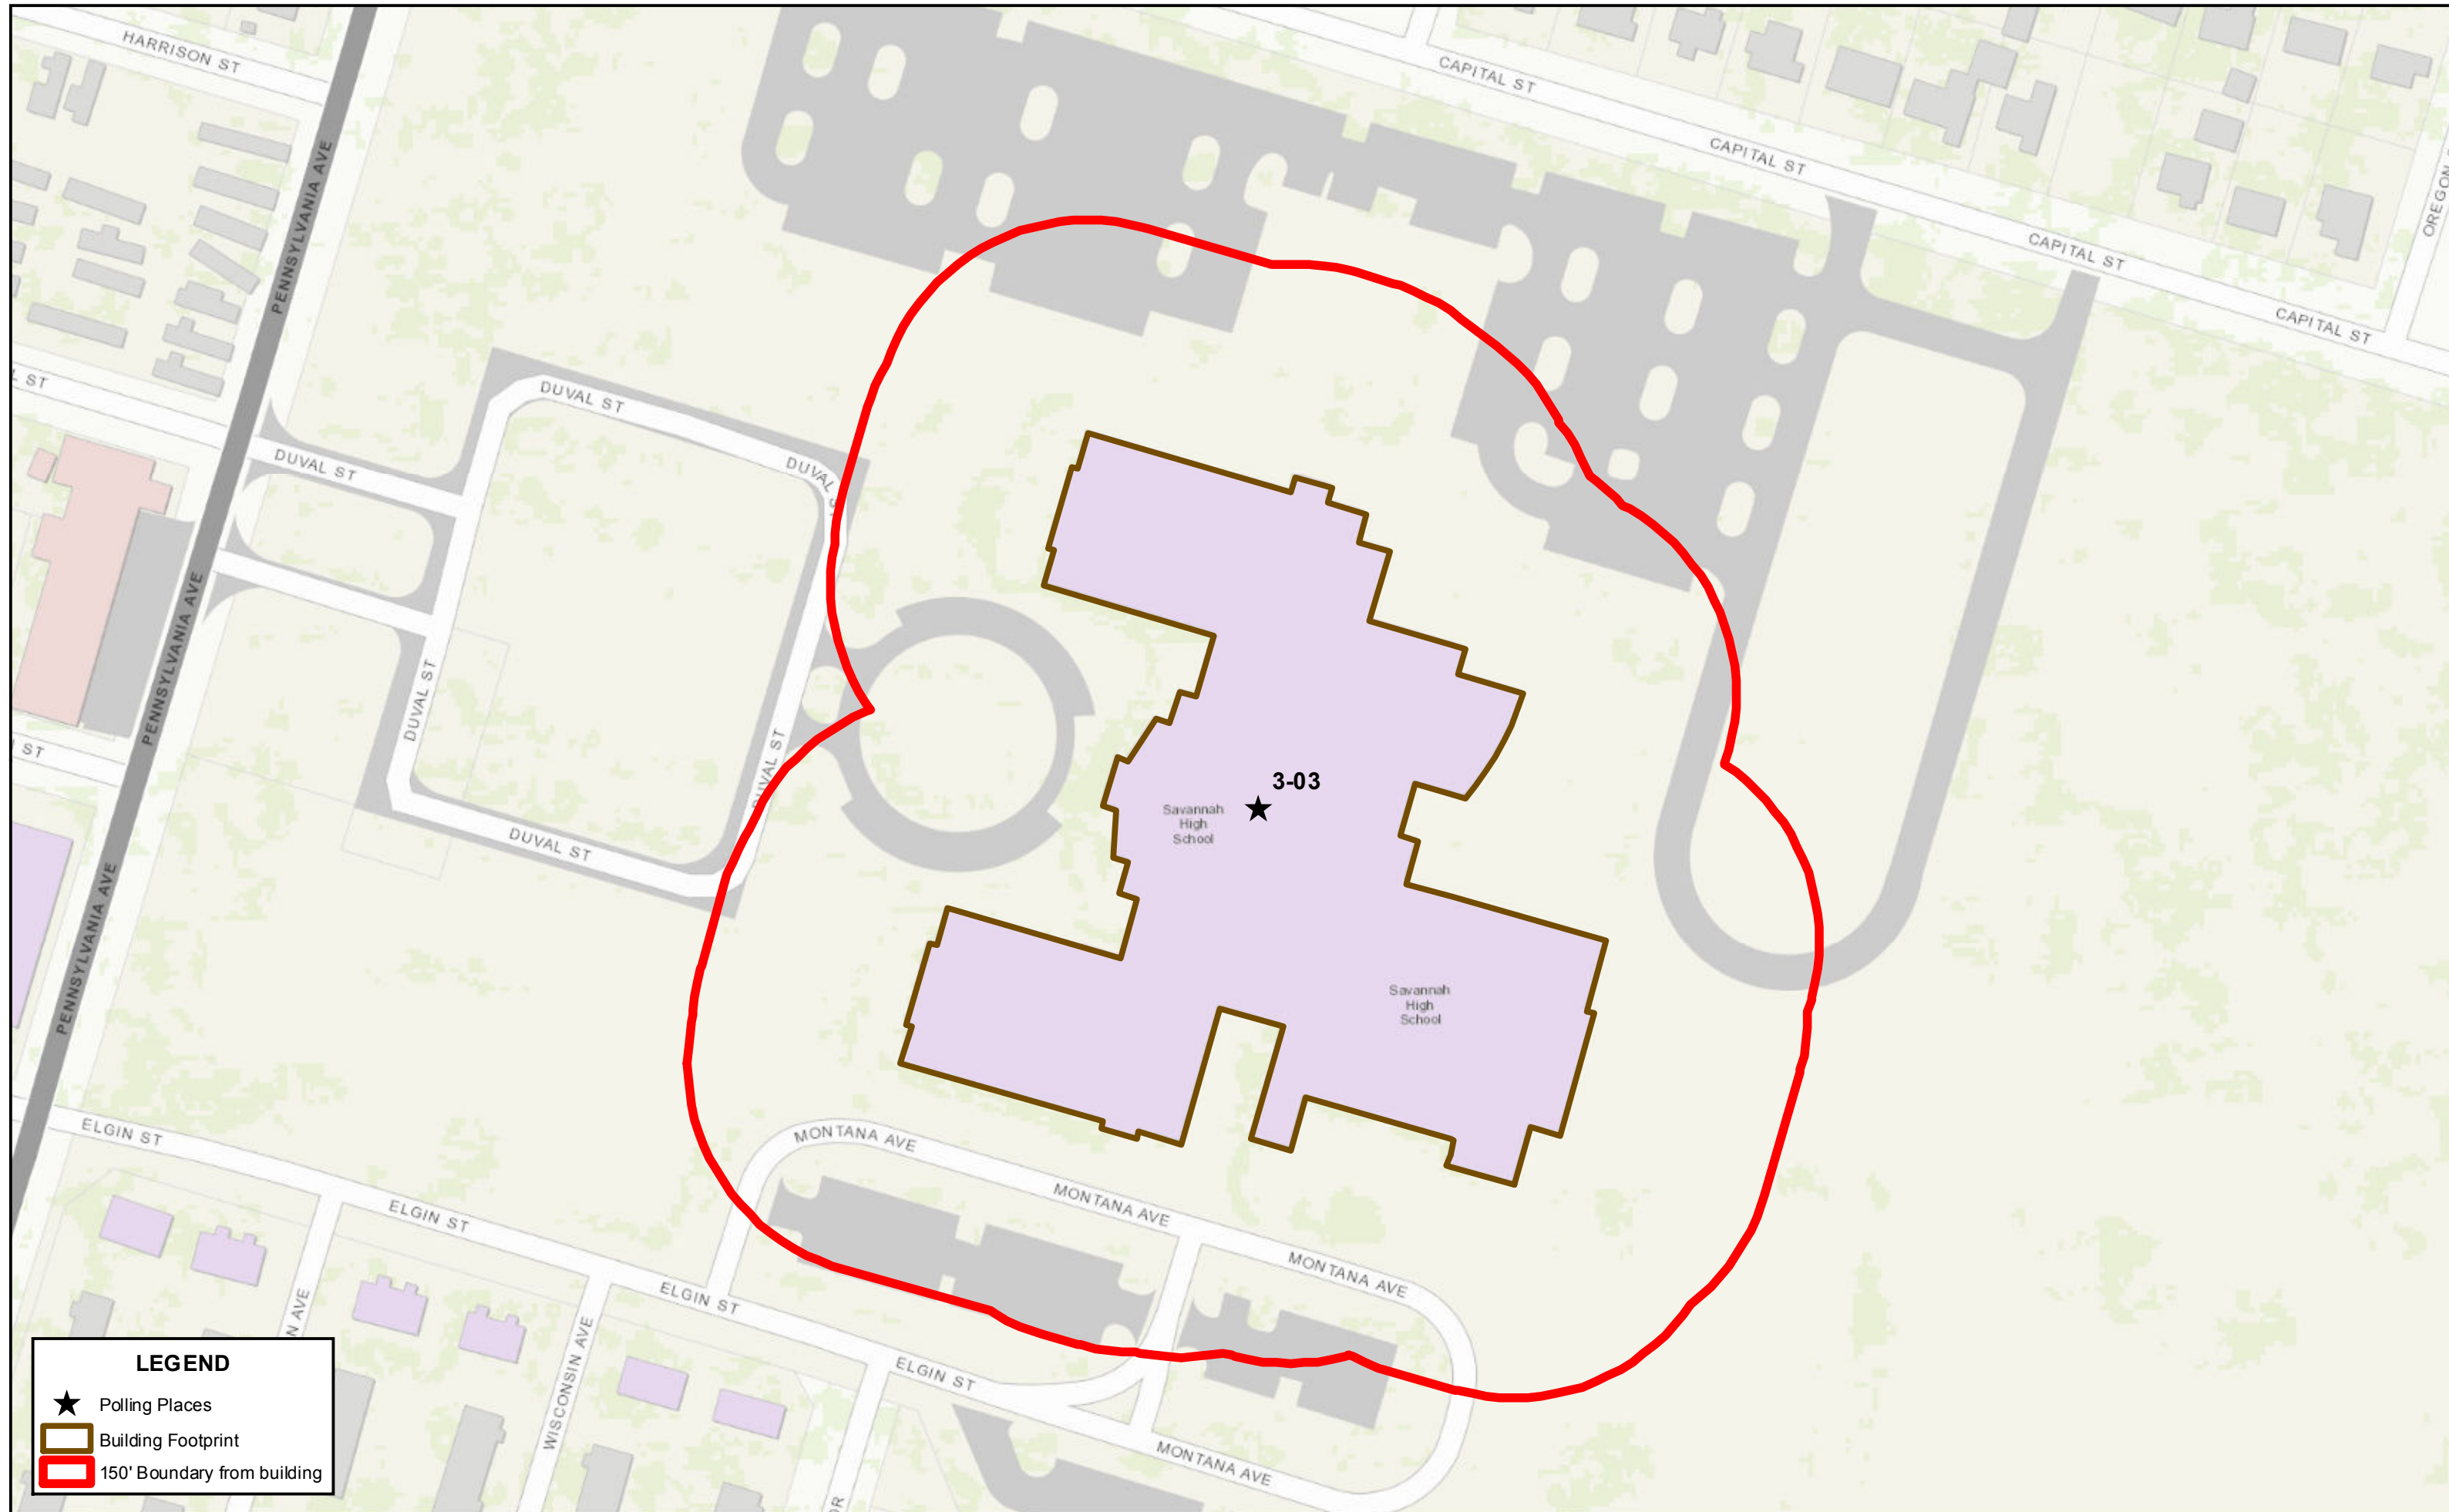

# Polling Place - Savannah High School 400 Pennsylvania Ave

0 25 50 100 150 200 Feet

**LEGEND**

- ★ Polling Places
- Building Footprint
- 150' Boundary from building