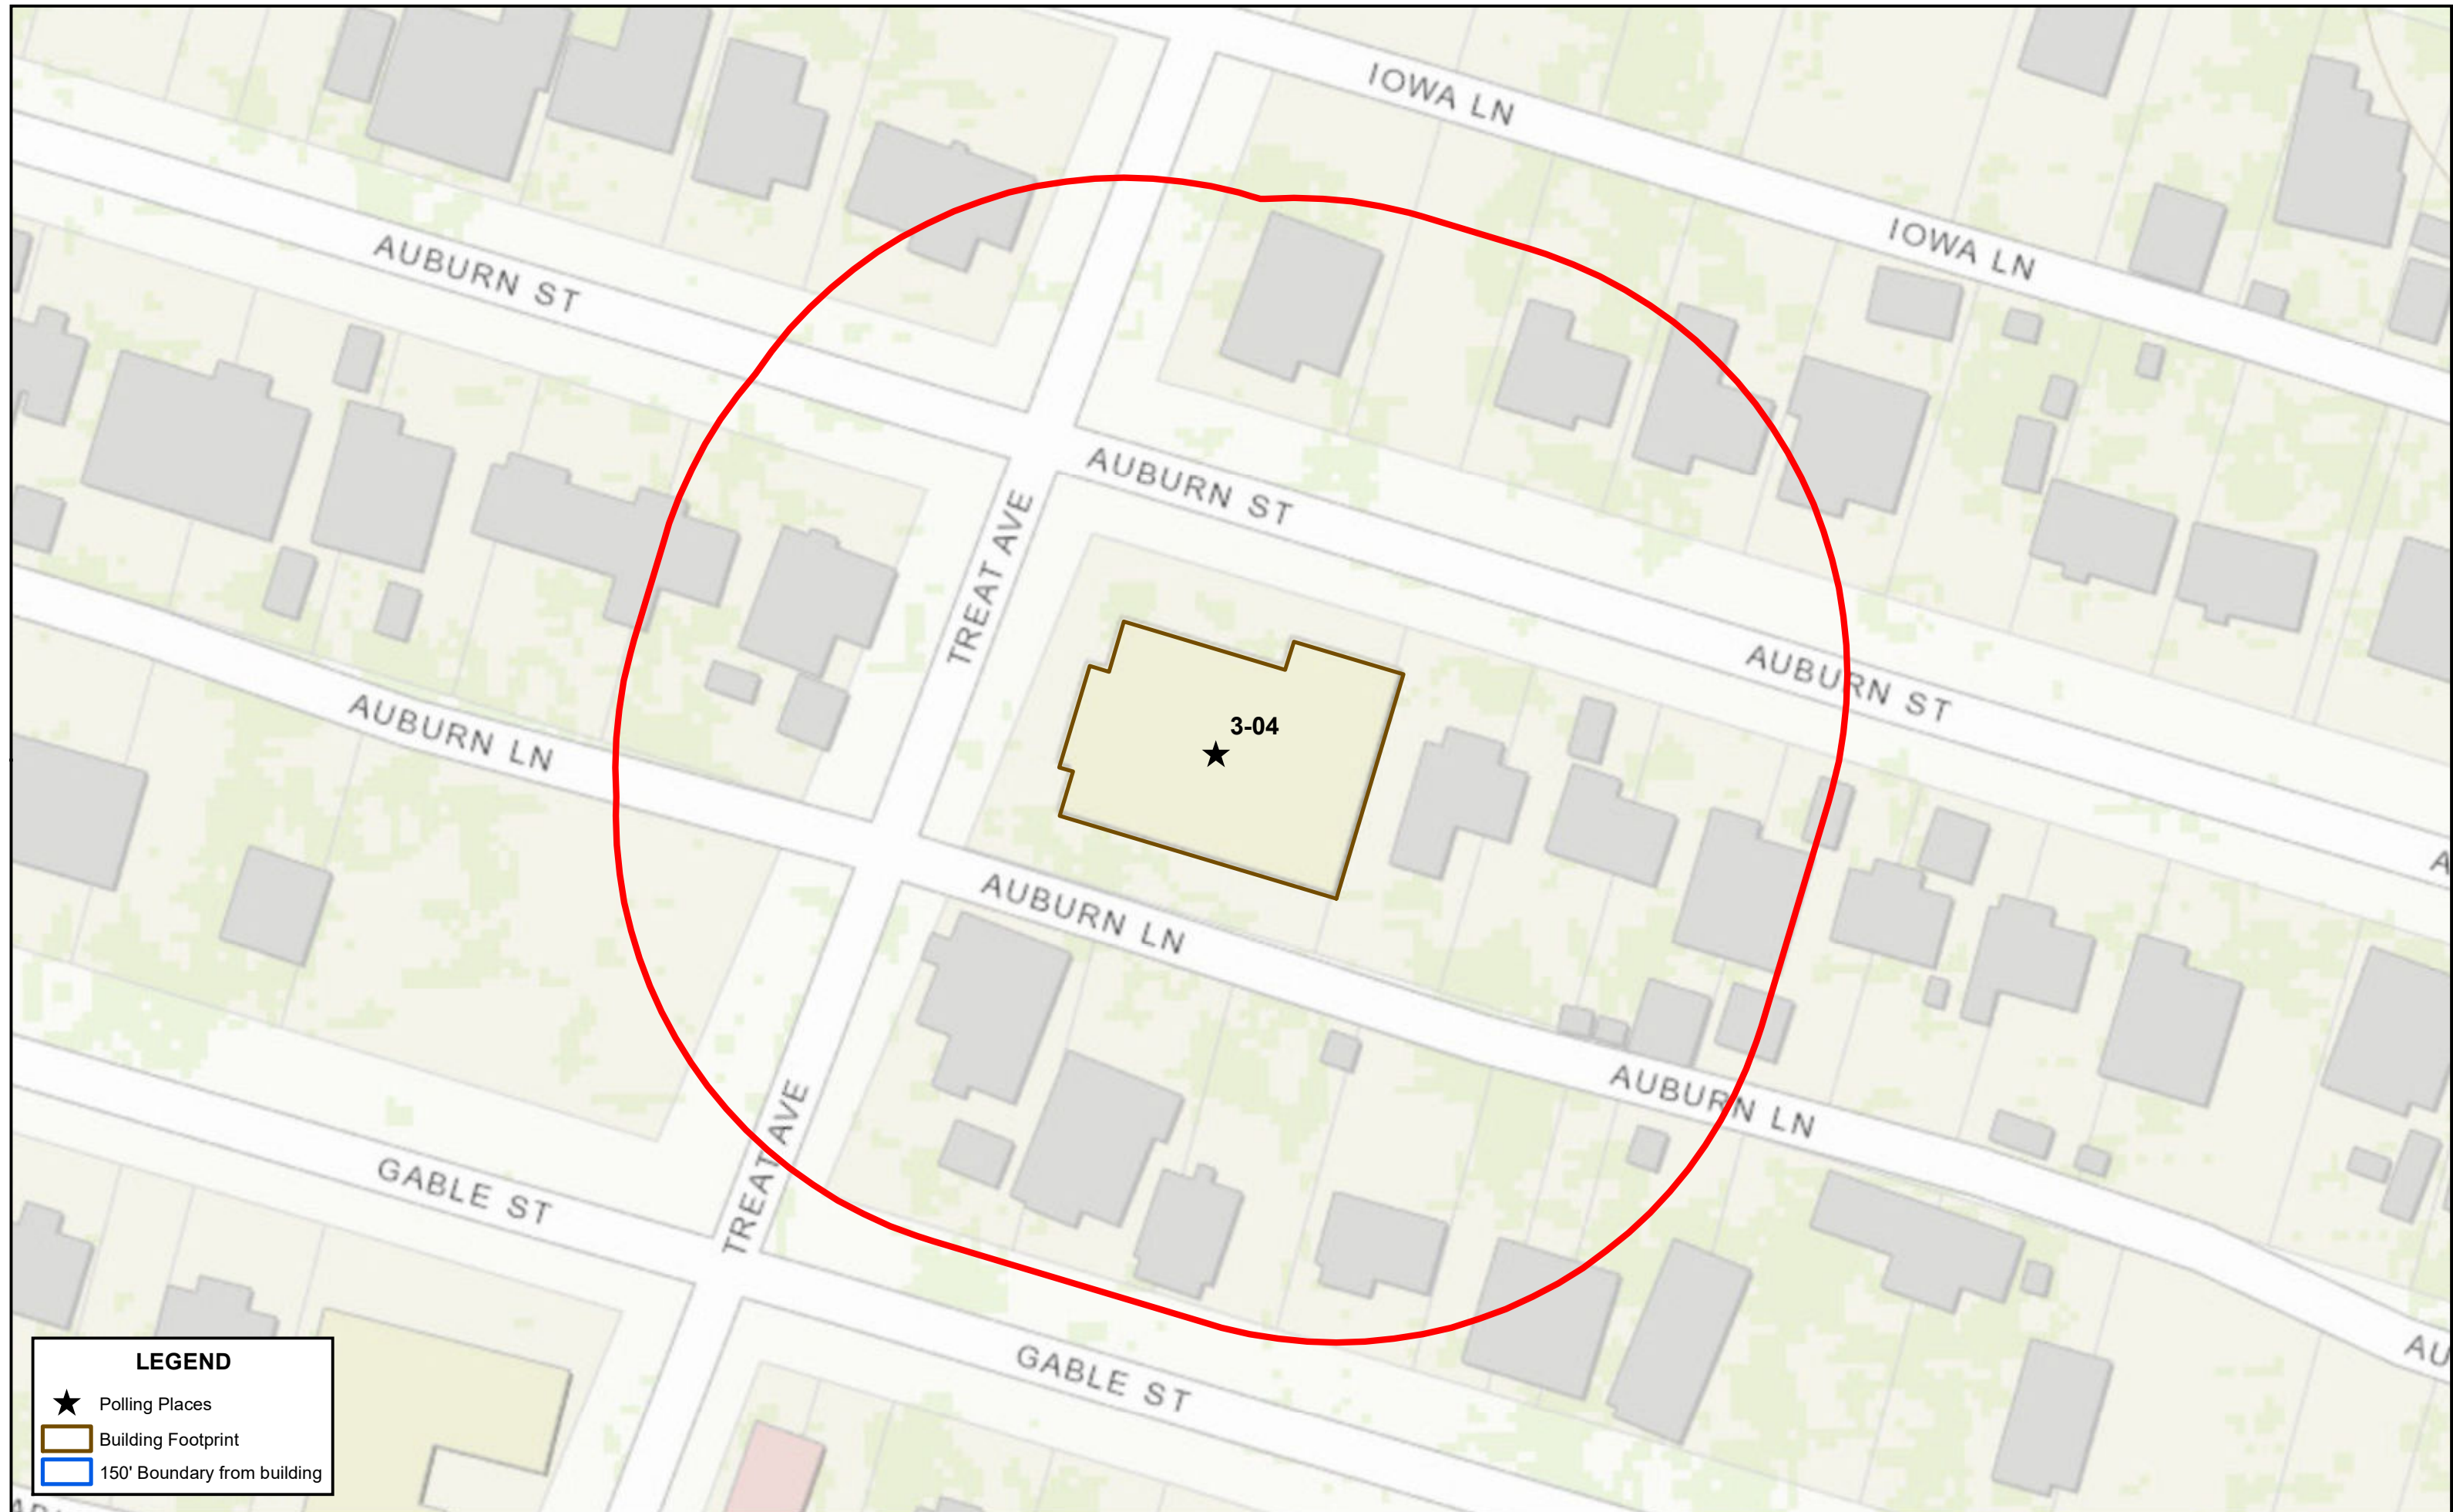

Polling Place - 1st African Baptist Church - 402 Treat St

LEGEND

- ★ Polling Places
- Building Footprint
- 150' Boundary from building