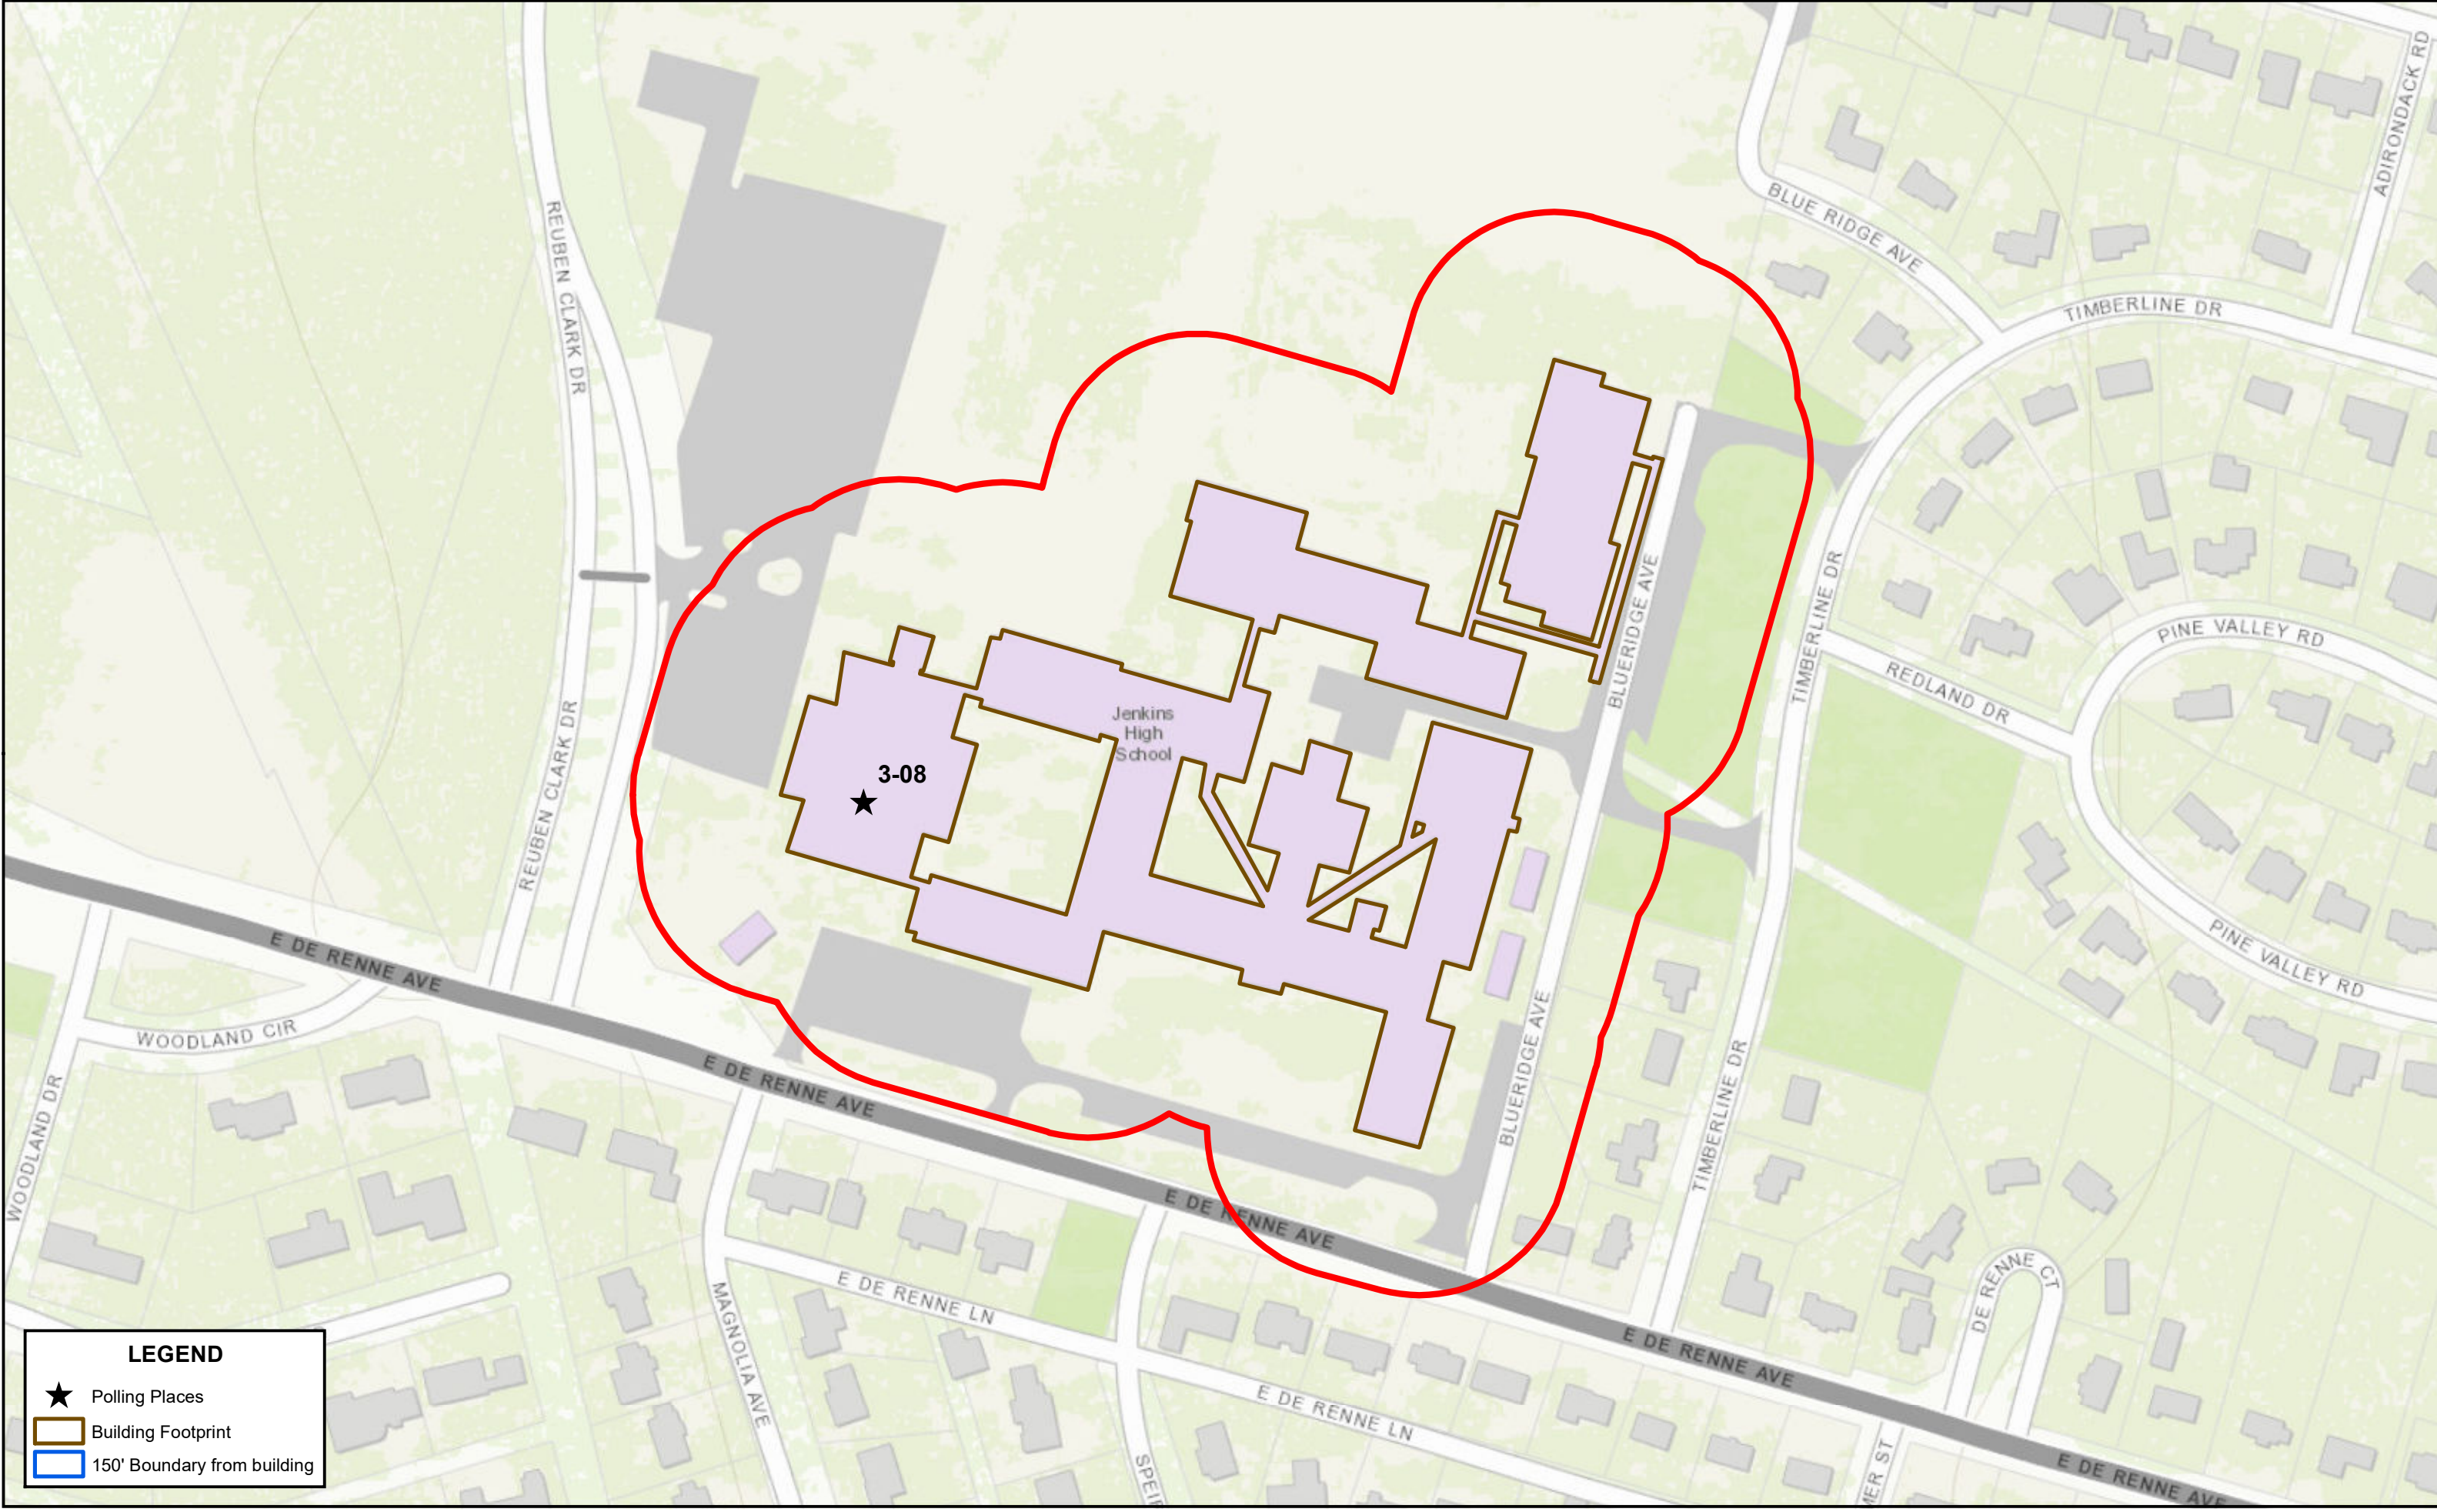

Polling Place - Jenkins High School - 1800 E DeRenne Ave

0 25 50 100 150 200 Feet

LEGEND

- ★ Polling Places
- Building Footprint
- 150' Boundary from building