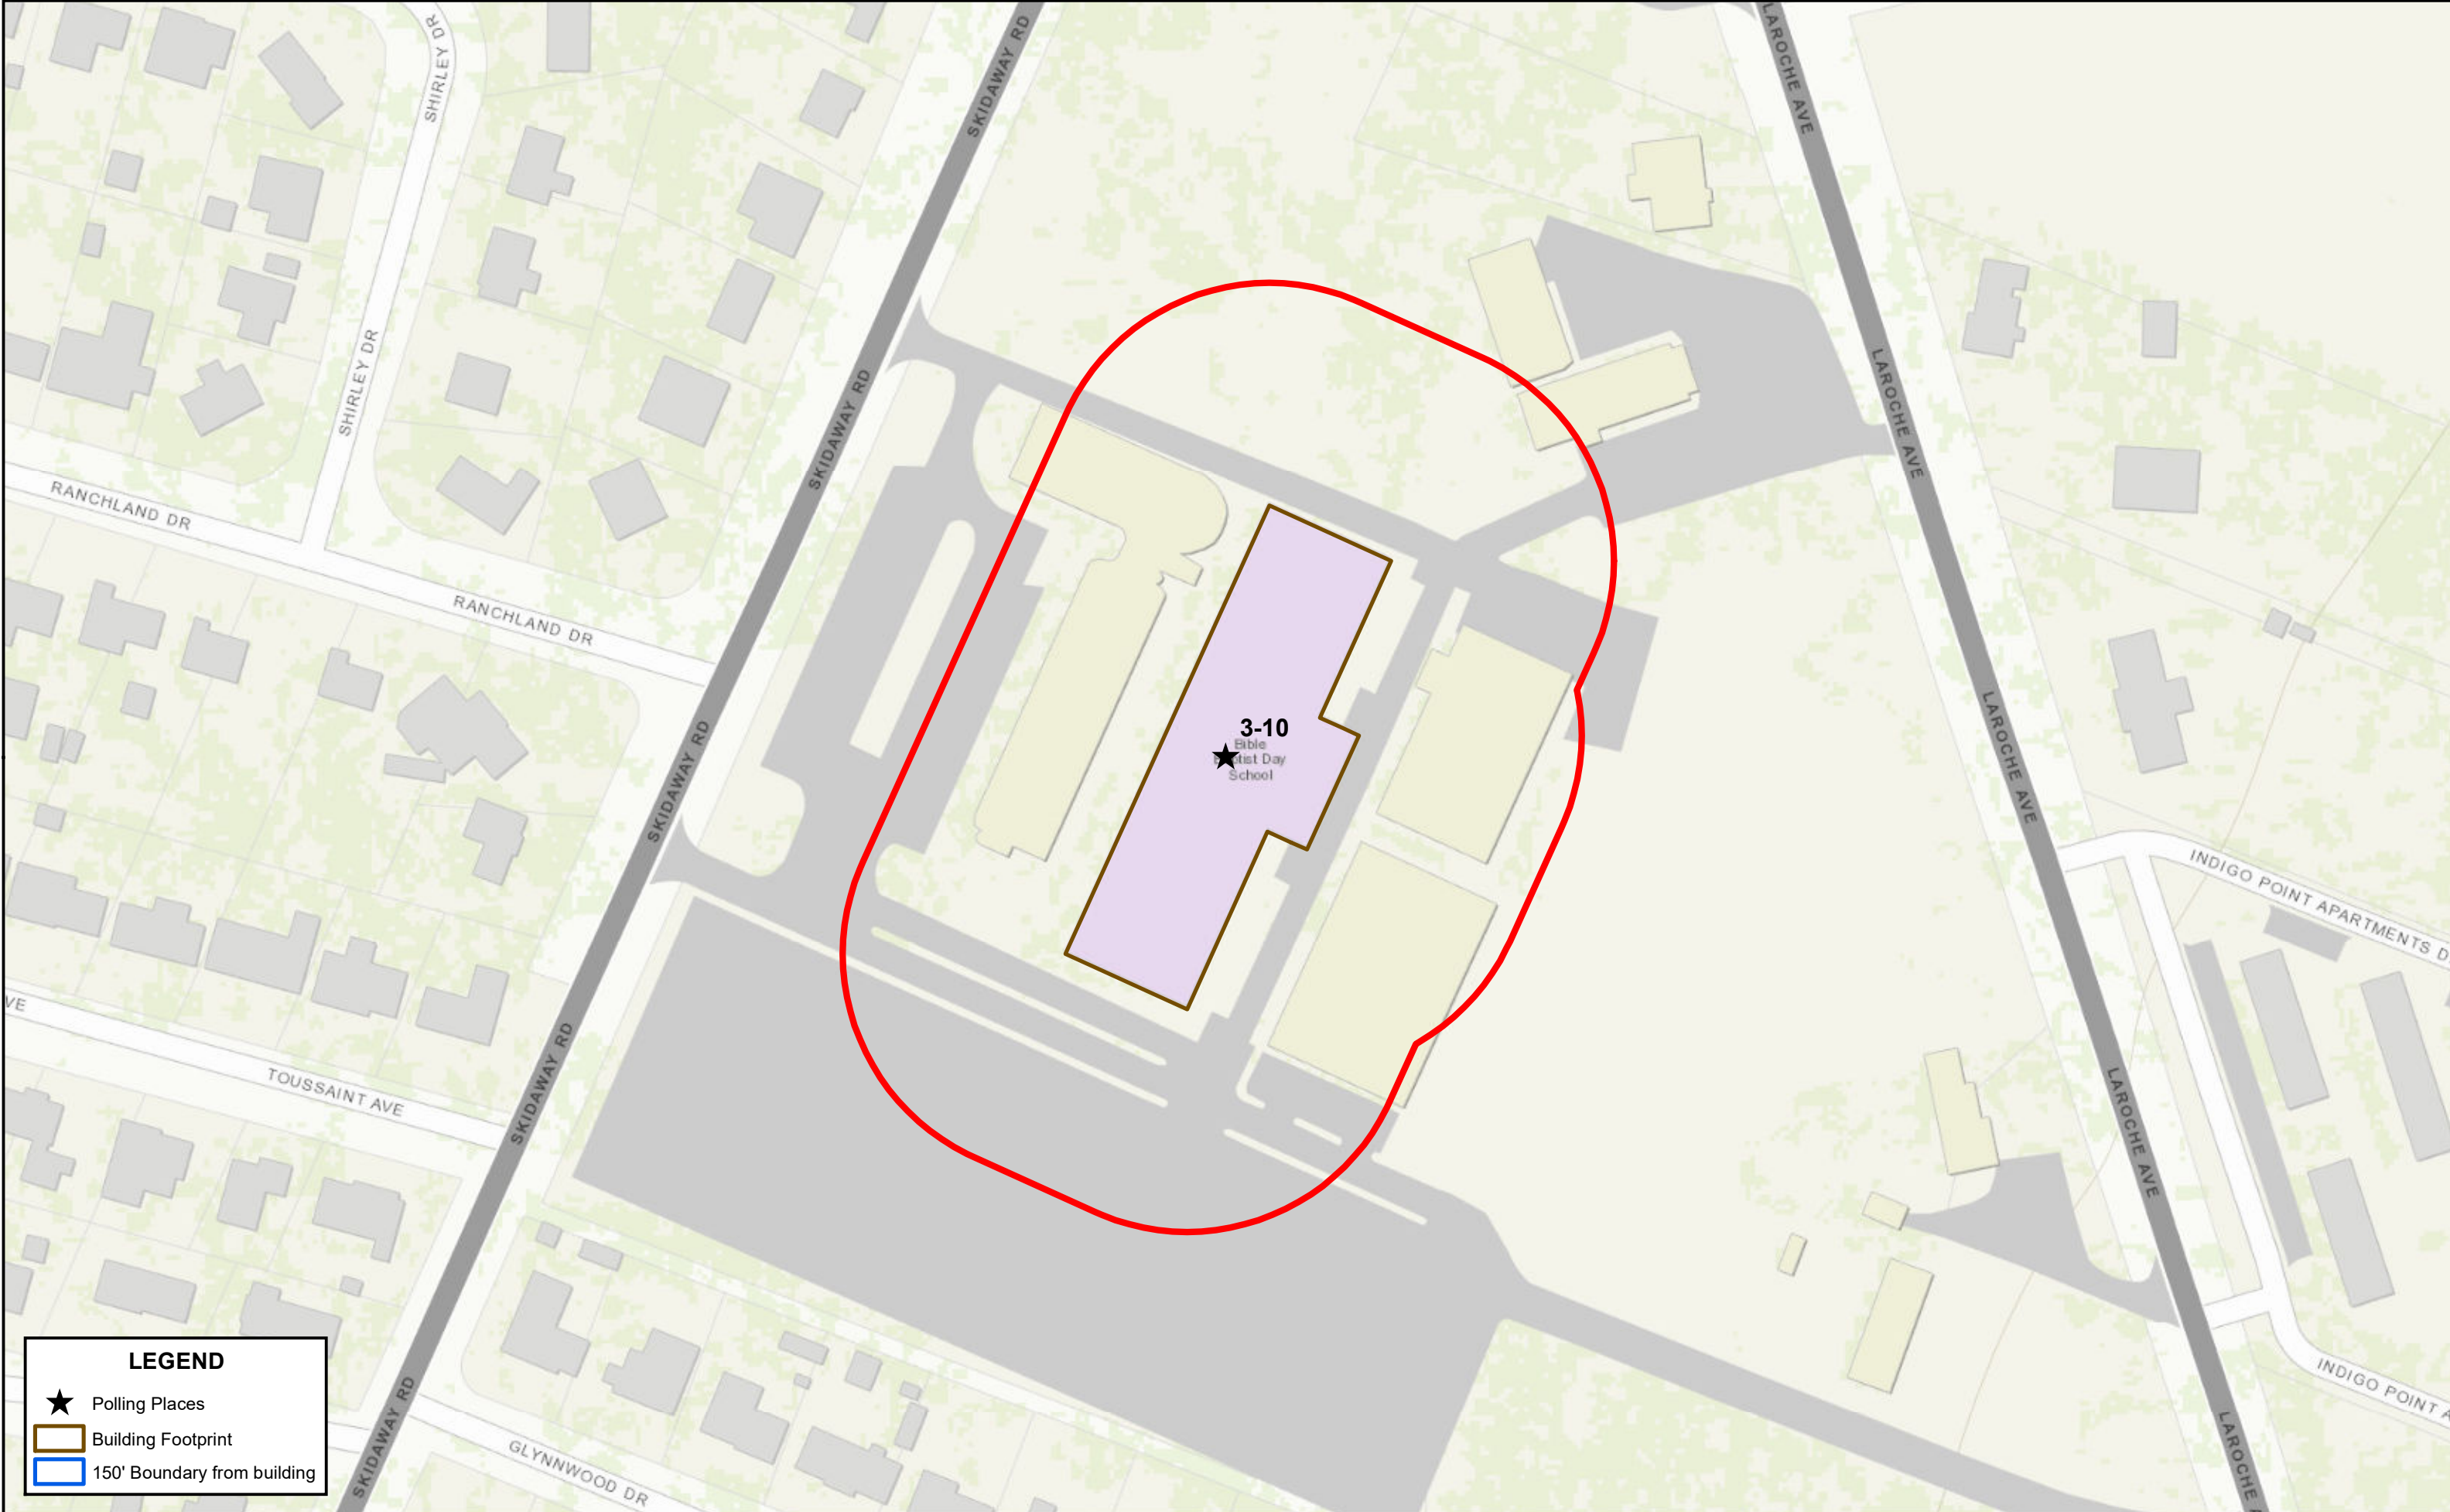

# Polling Place - Bible Baptist Church - 4700 Skidaway Rd

0 25 50 100 150 200 Feet

**LEGEND**

- ★ Polling Places
- Building Footprint
- 150' Boundary from building