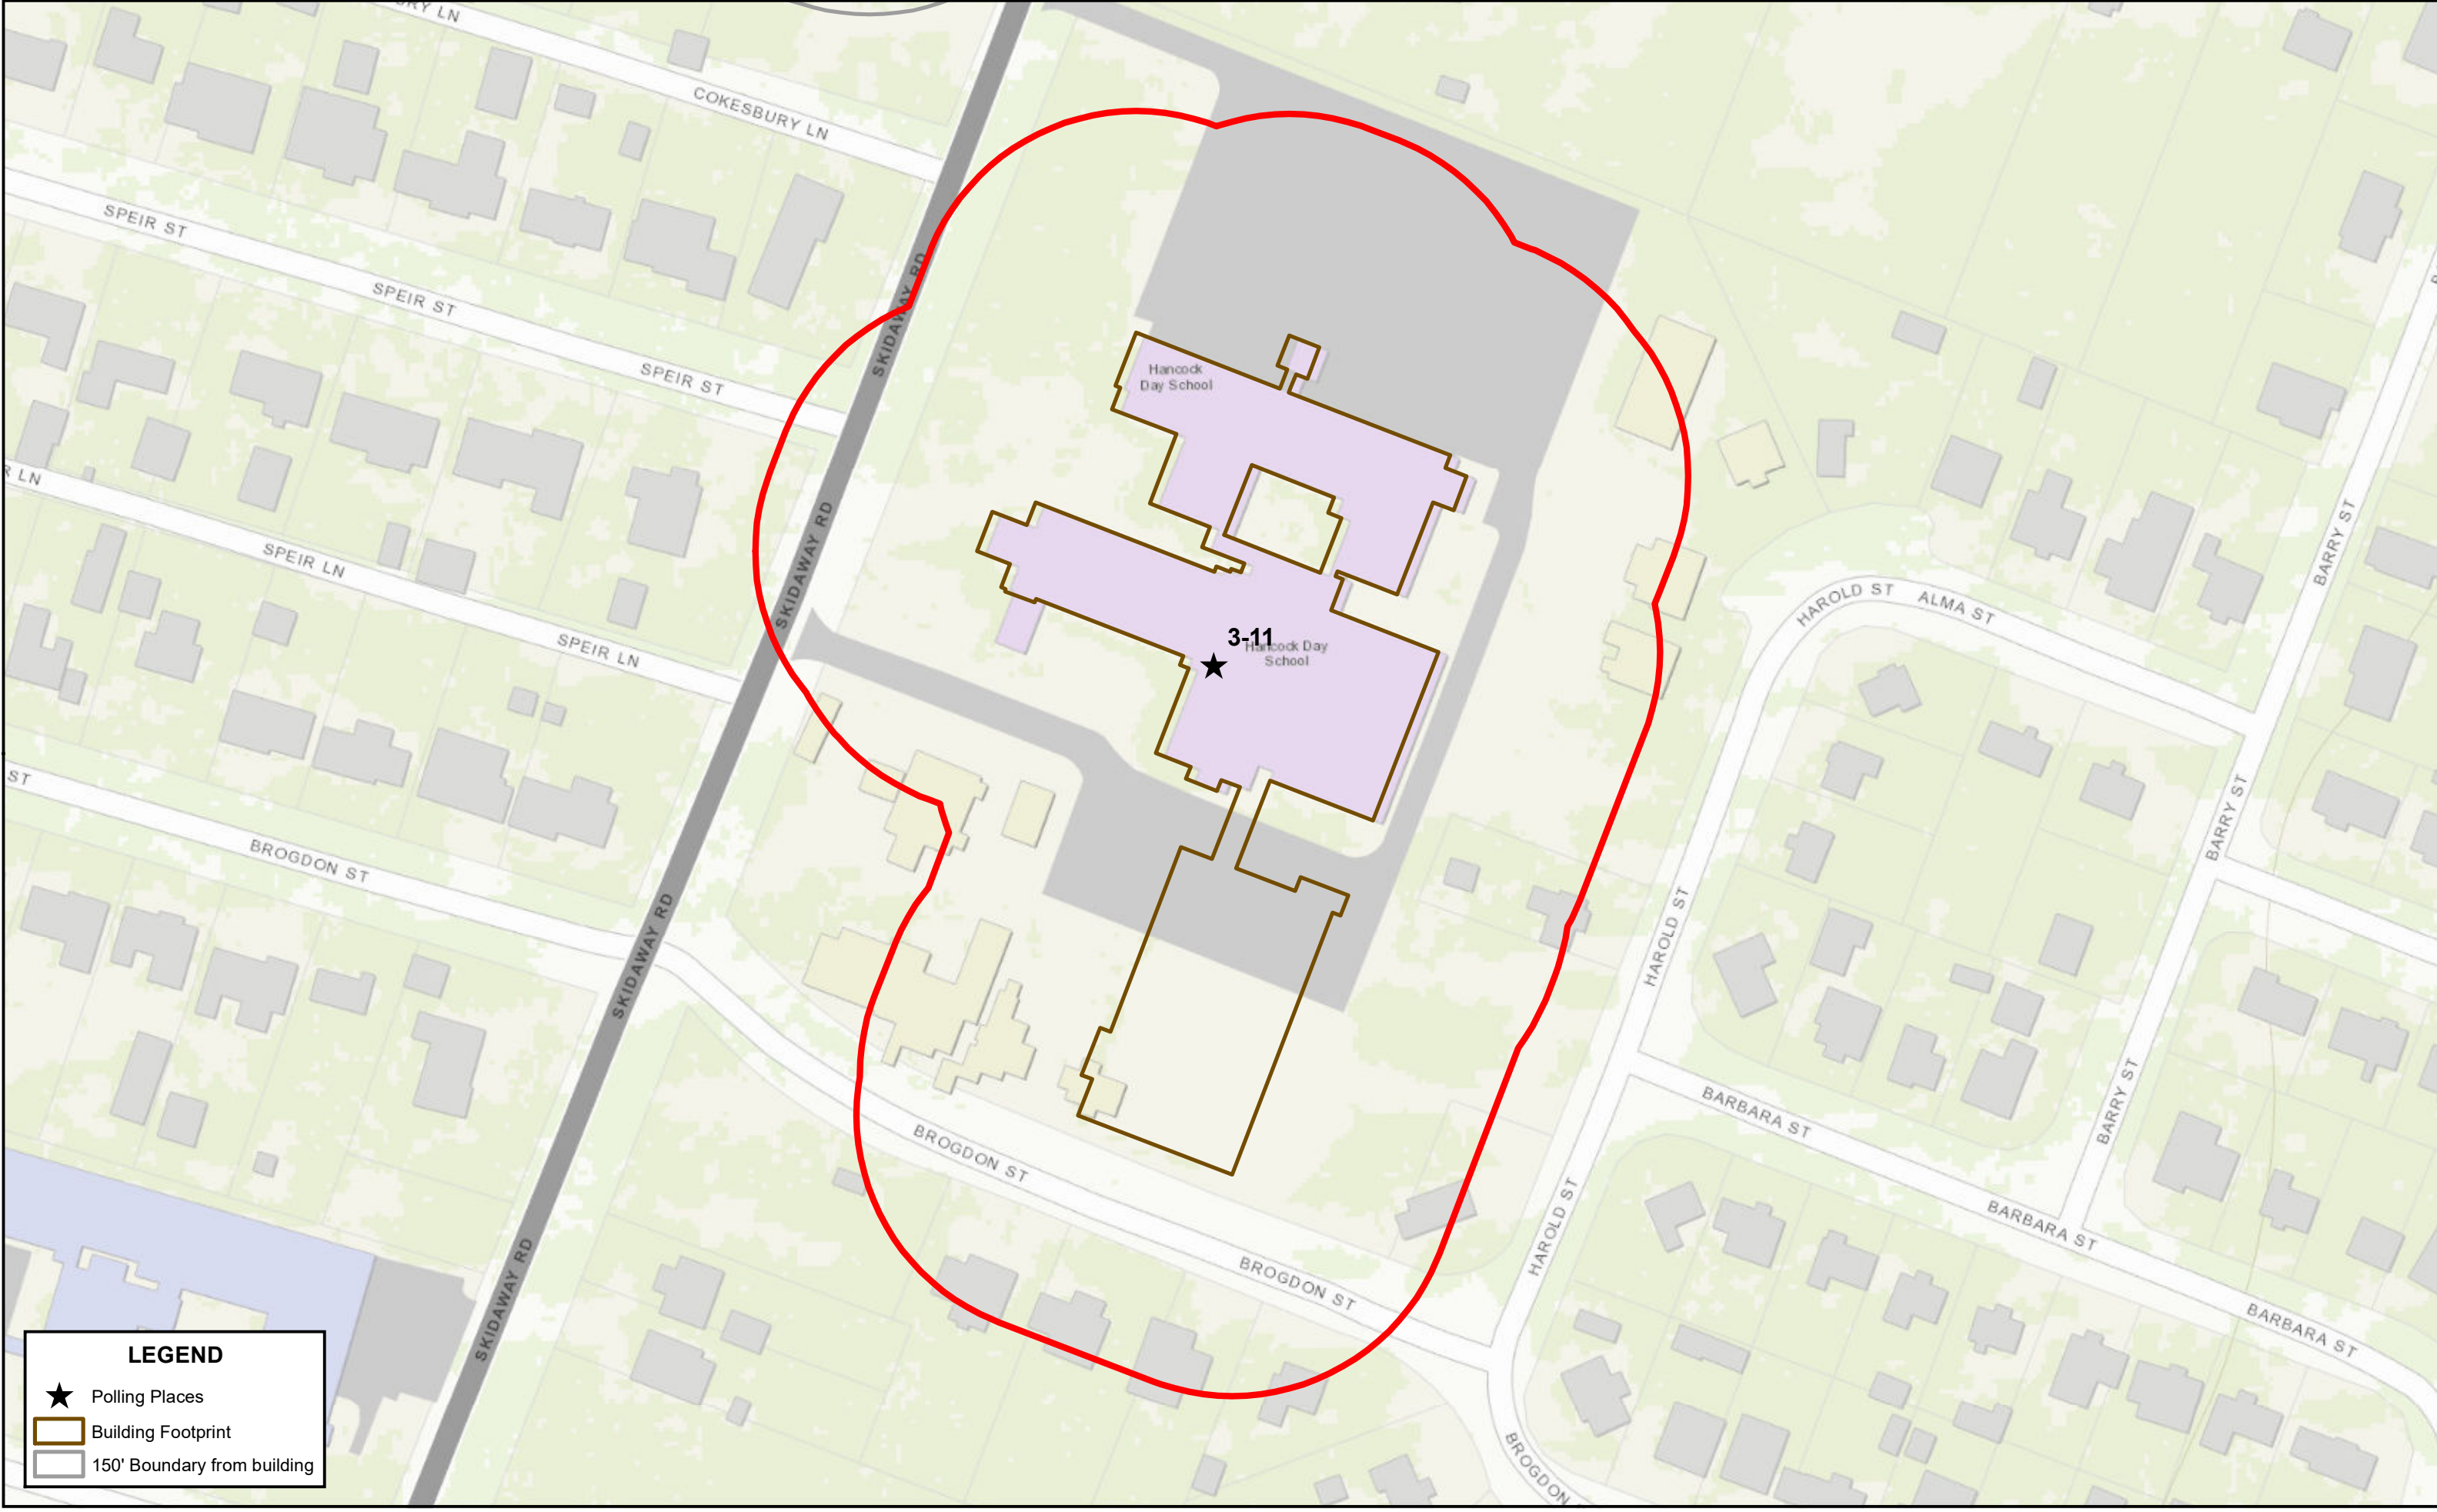

# Polling Place - Southside Baptist Church - 5502 Skidaway Rd

0 25 50 100 150 200 Feet

**LEGEND**

- ★ Polling Places
- Building Footprint
- 150' Boundary from building