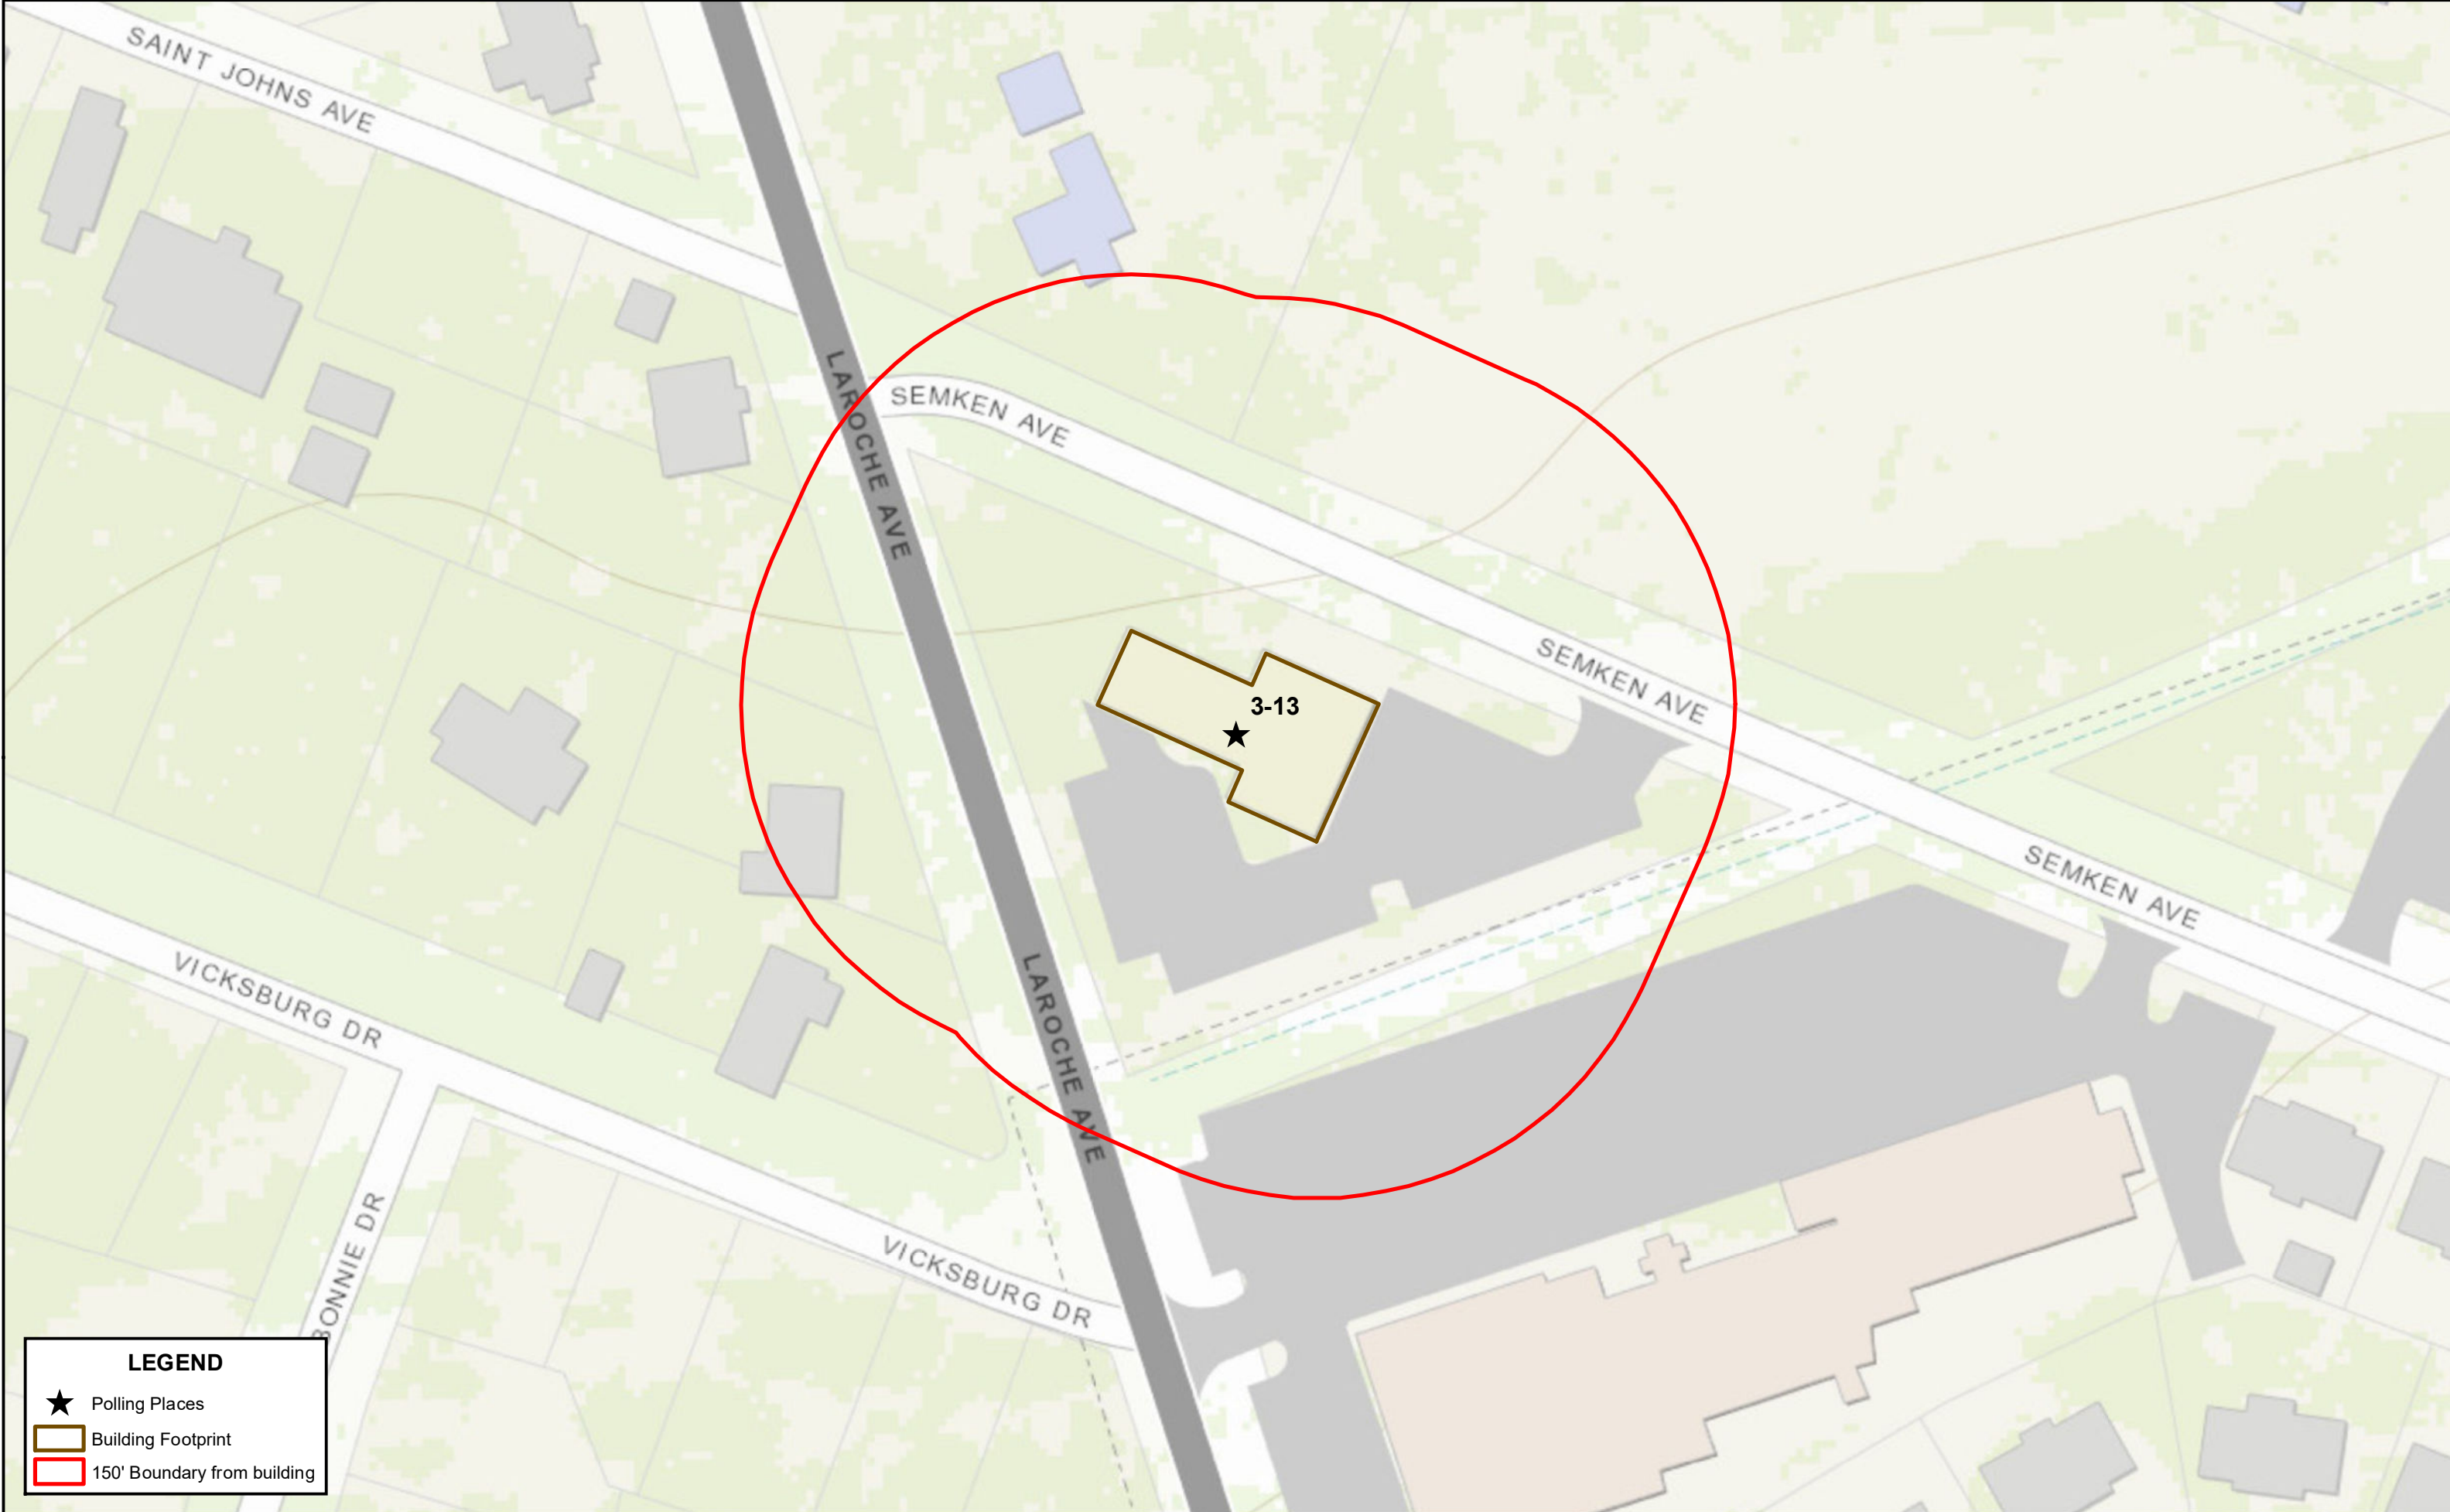

Polling Place - New Covenant Seventh Day Adventist Church - 5100 LaRoche Ave

LEGEND

- ★ Polling Places
- Building Footprint
- 150' Boundary from building