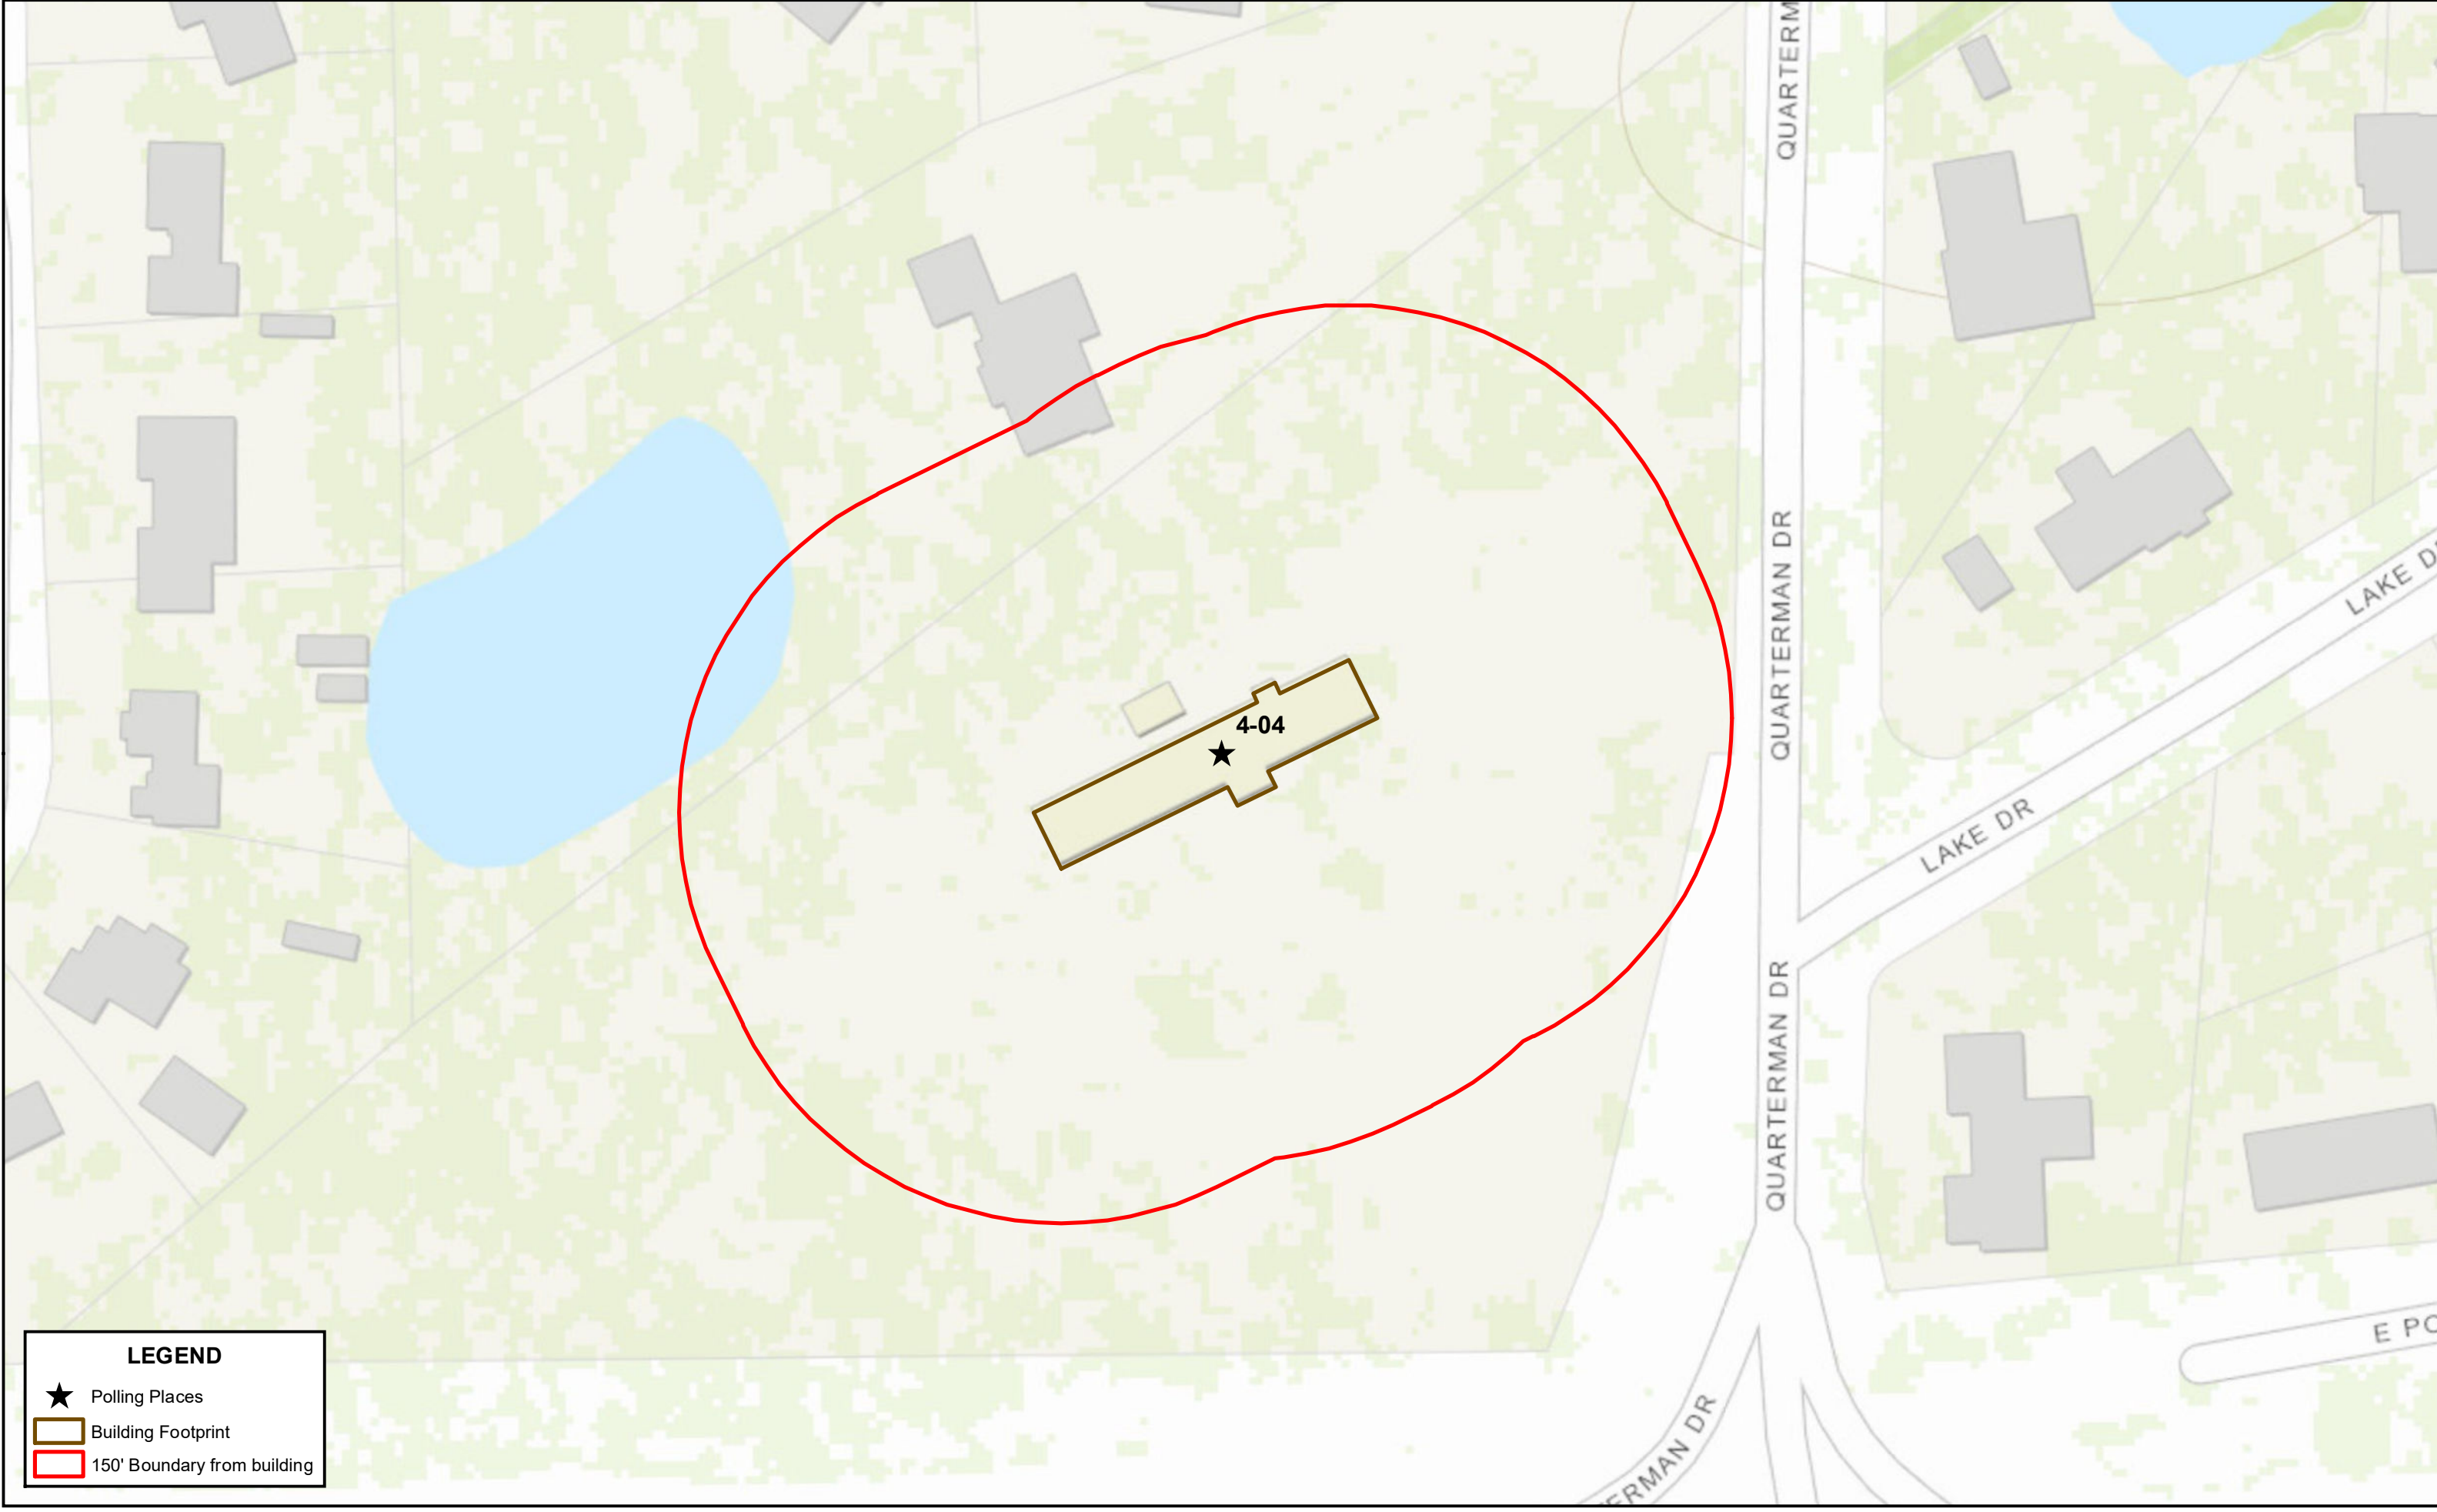

Polling Place - Lighthouse Baptist Church - 401 Quarterman Rd

LEGEND

- ★ Polling Places
- Building Footprint
- 150' Boundary from building