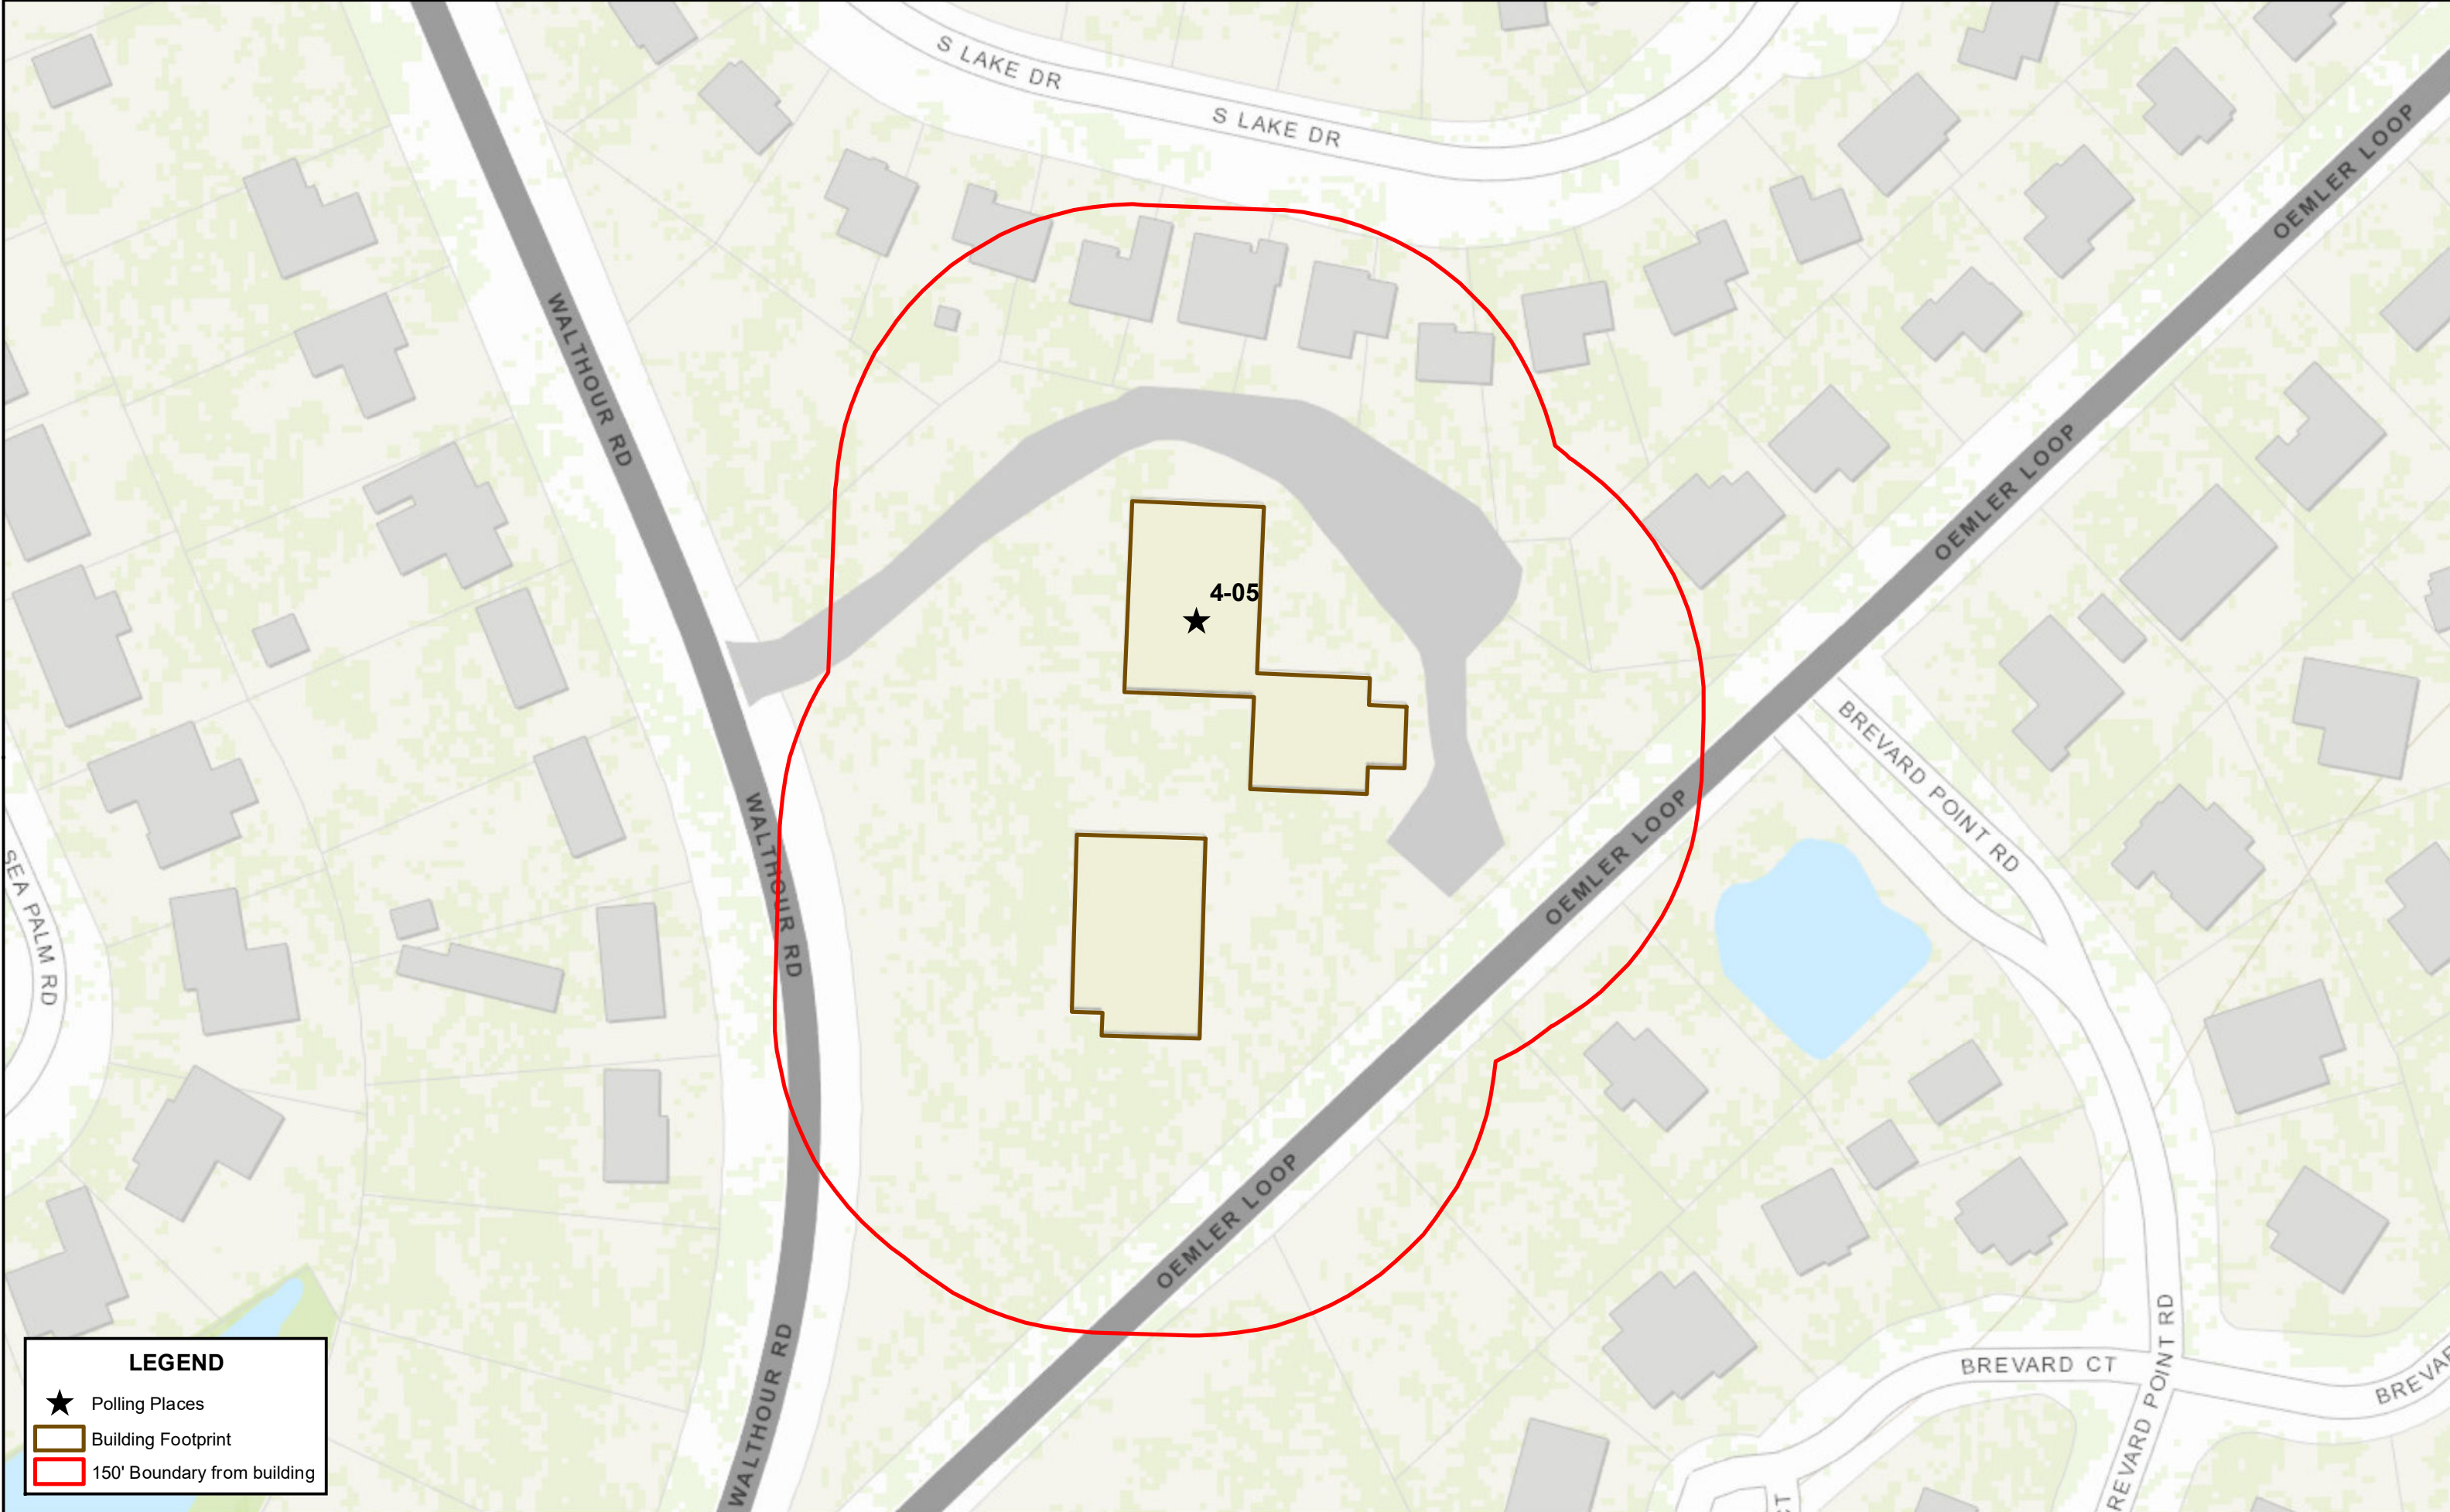

# Polling Place - Saint Francis Episcopal - 590 Walthour Rd

**LEGEND**

- ★ Polling Places
- Building Footprint
- 150' Boundary from building