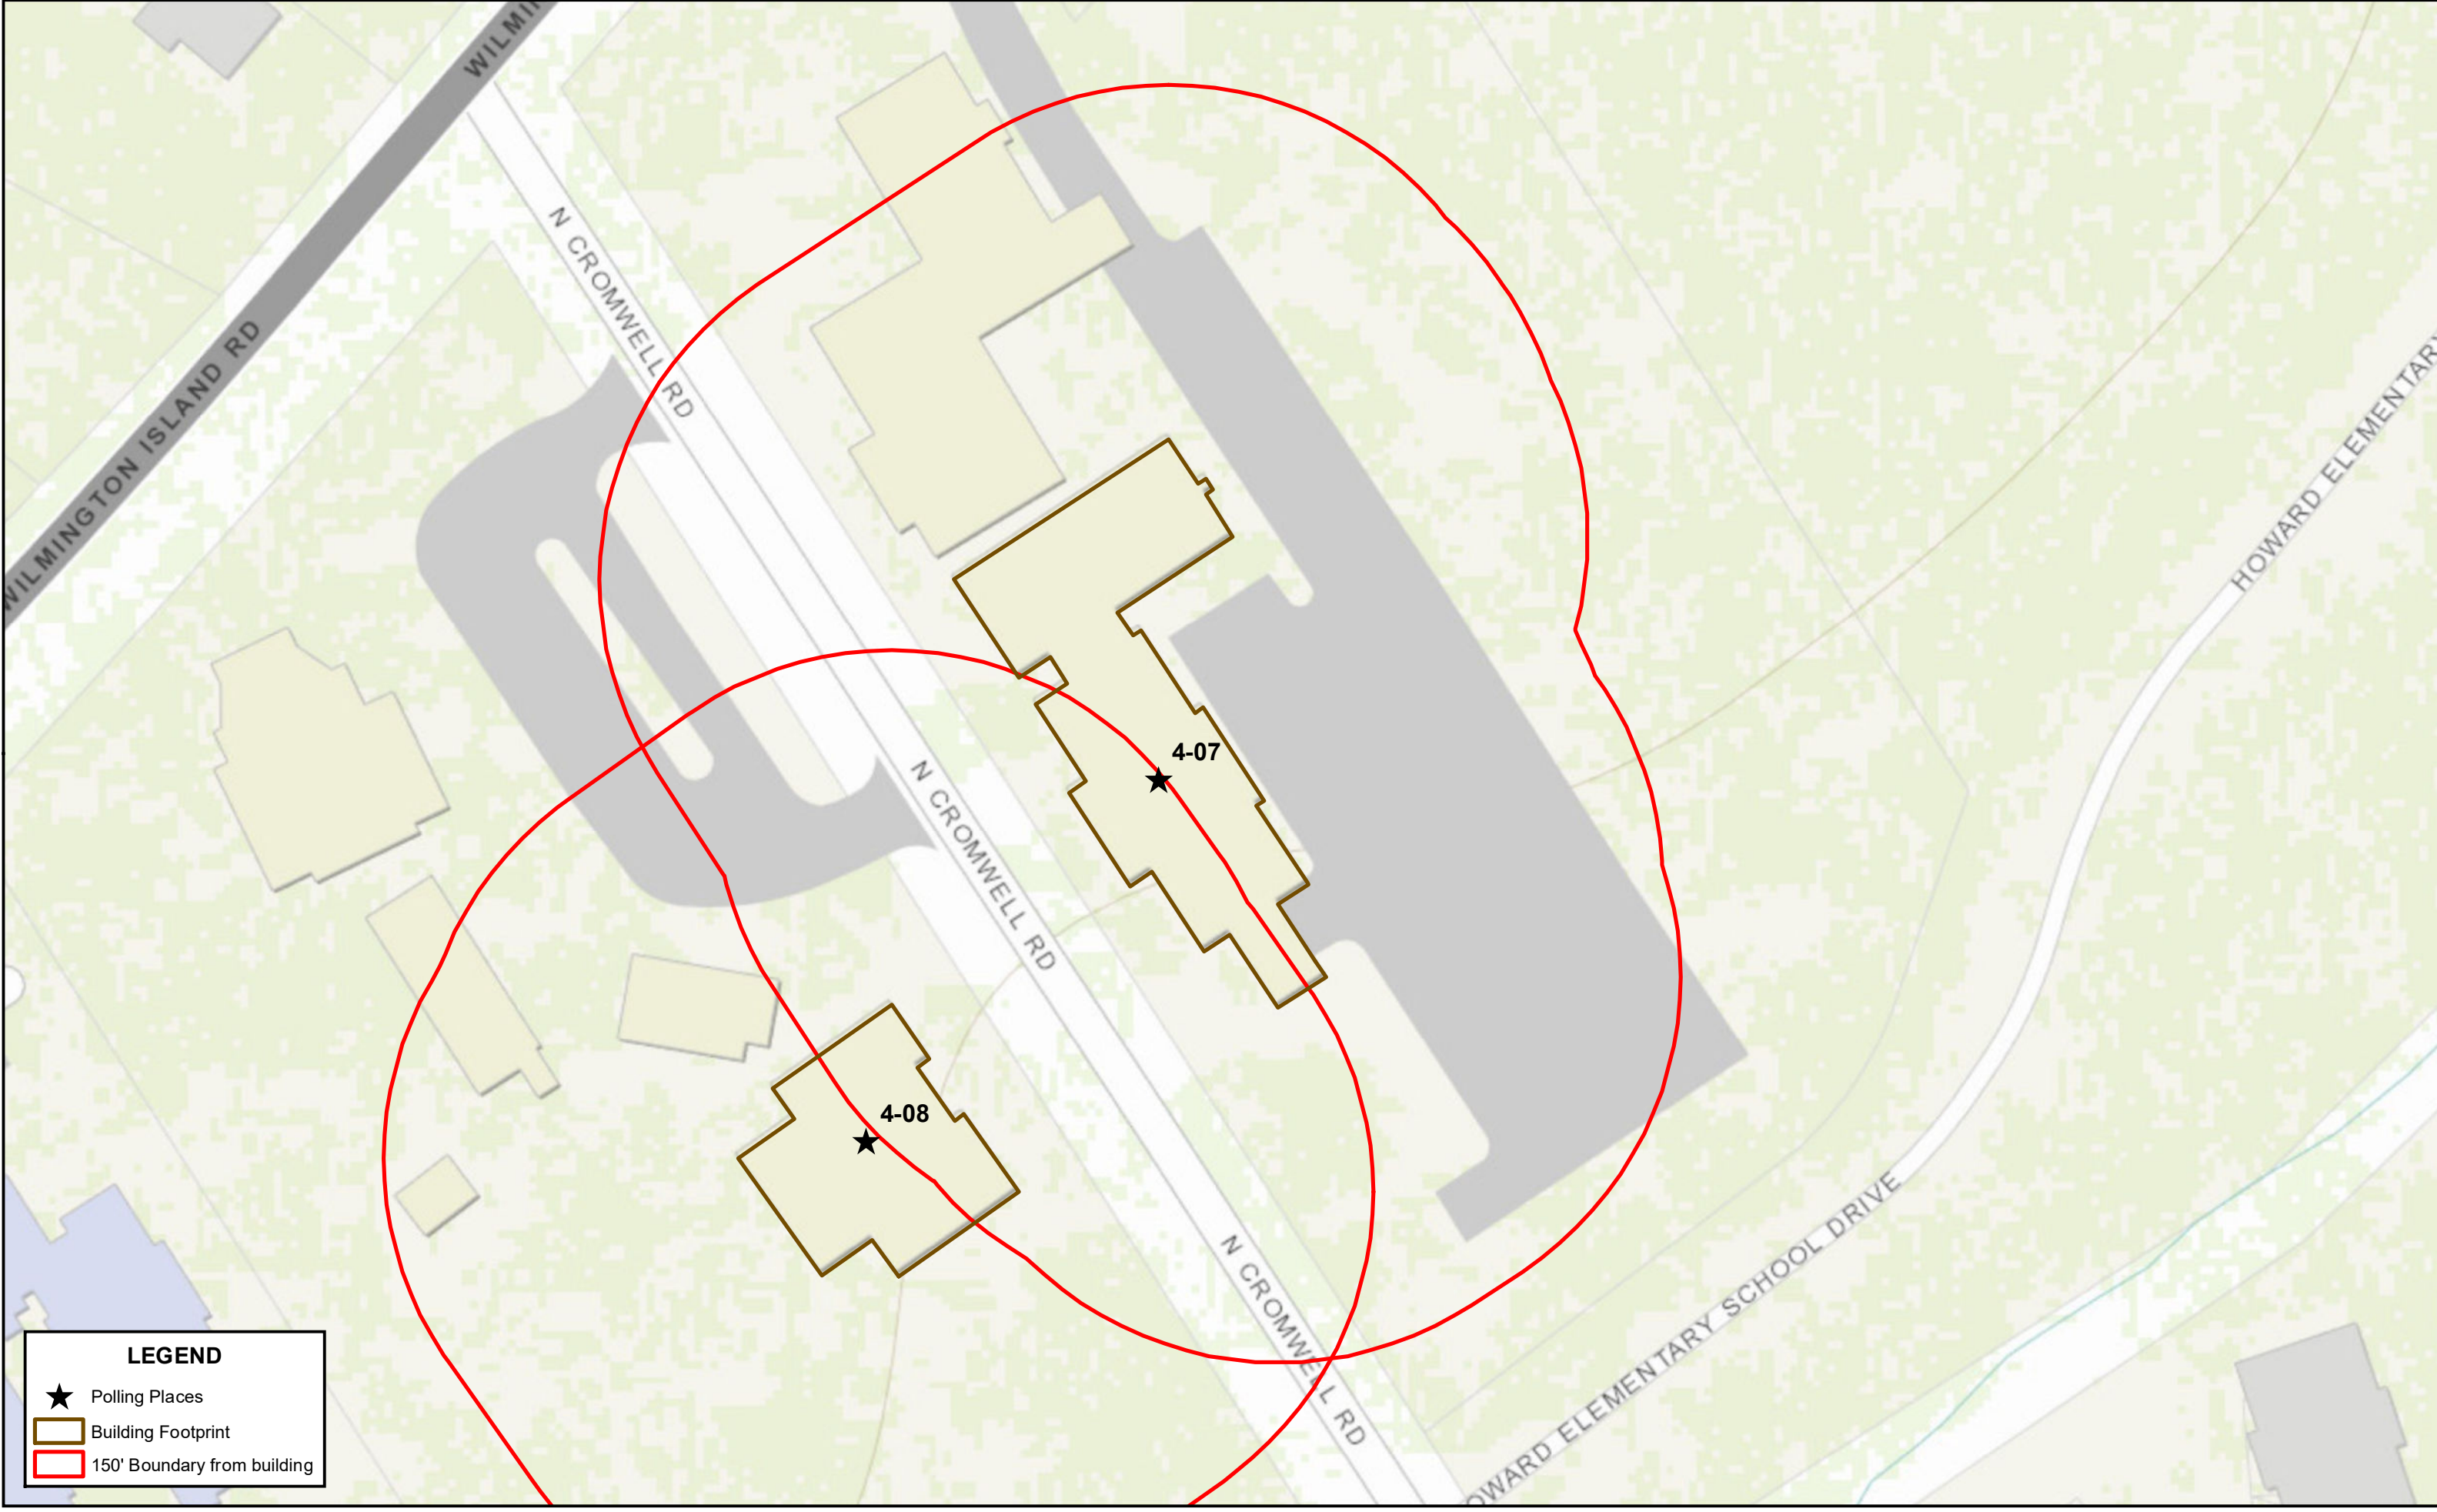

Polling Place - Wilmington Island Methodist Church - 195 Wilmington Island Rd

LEGEND

- ★ Polling Places
- Building Footprint
- 150' Boundary from building