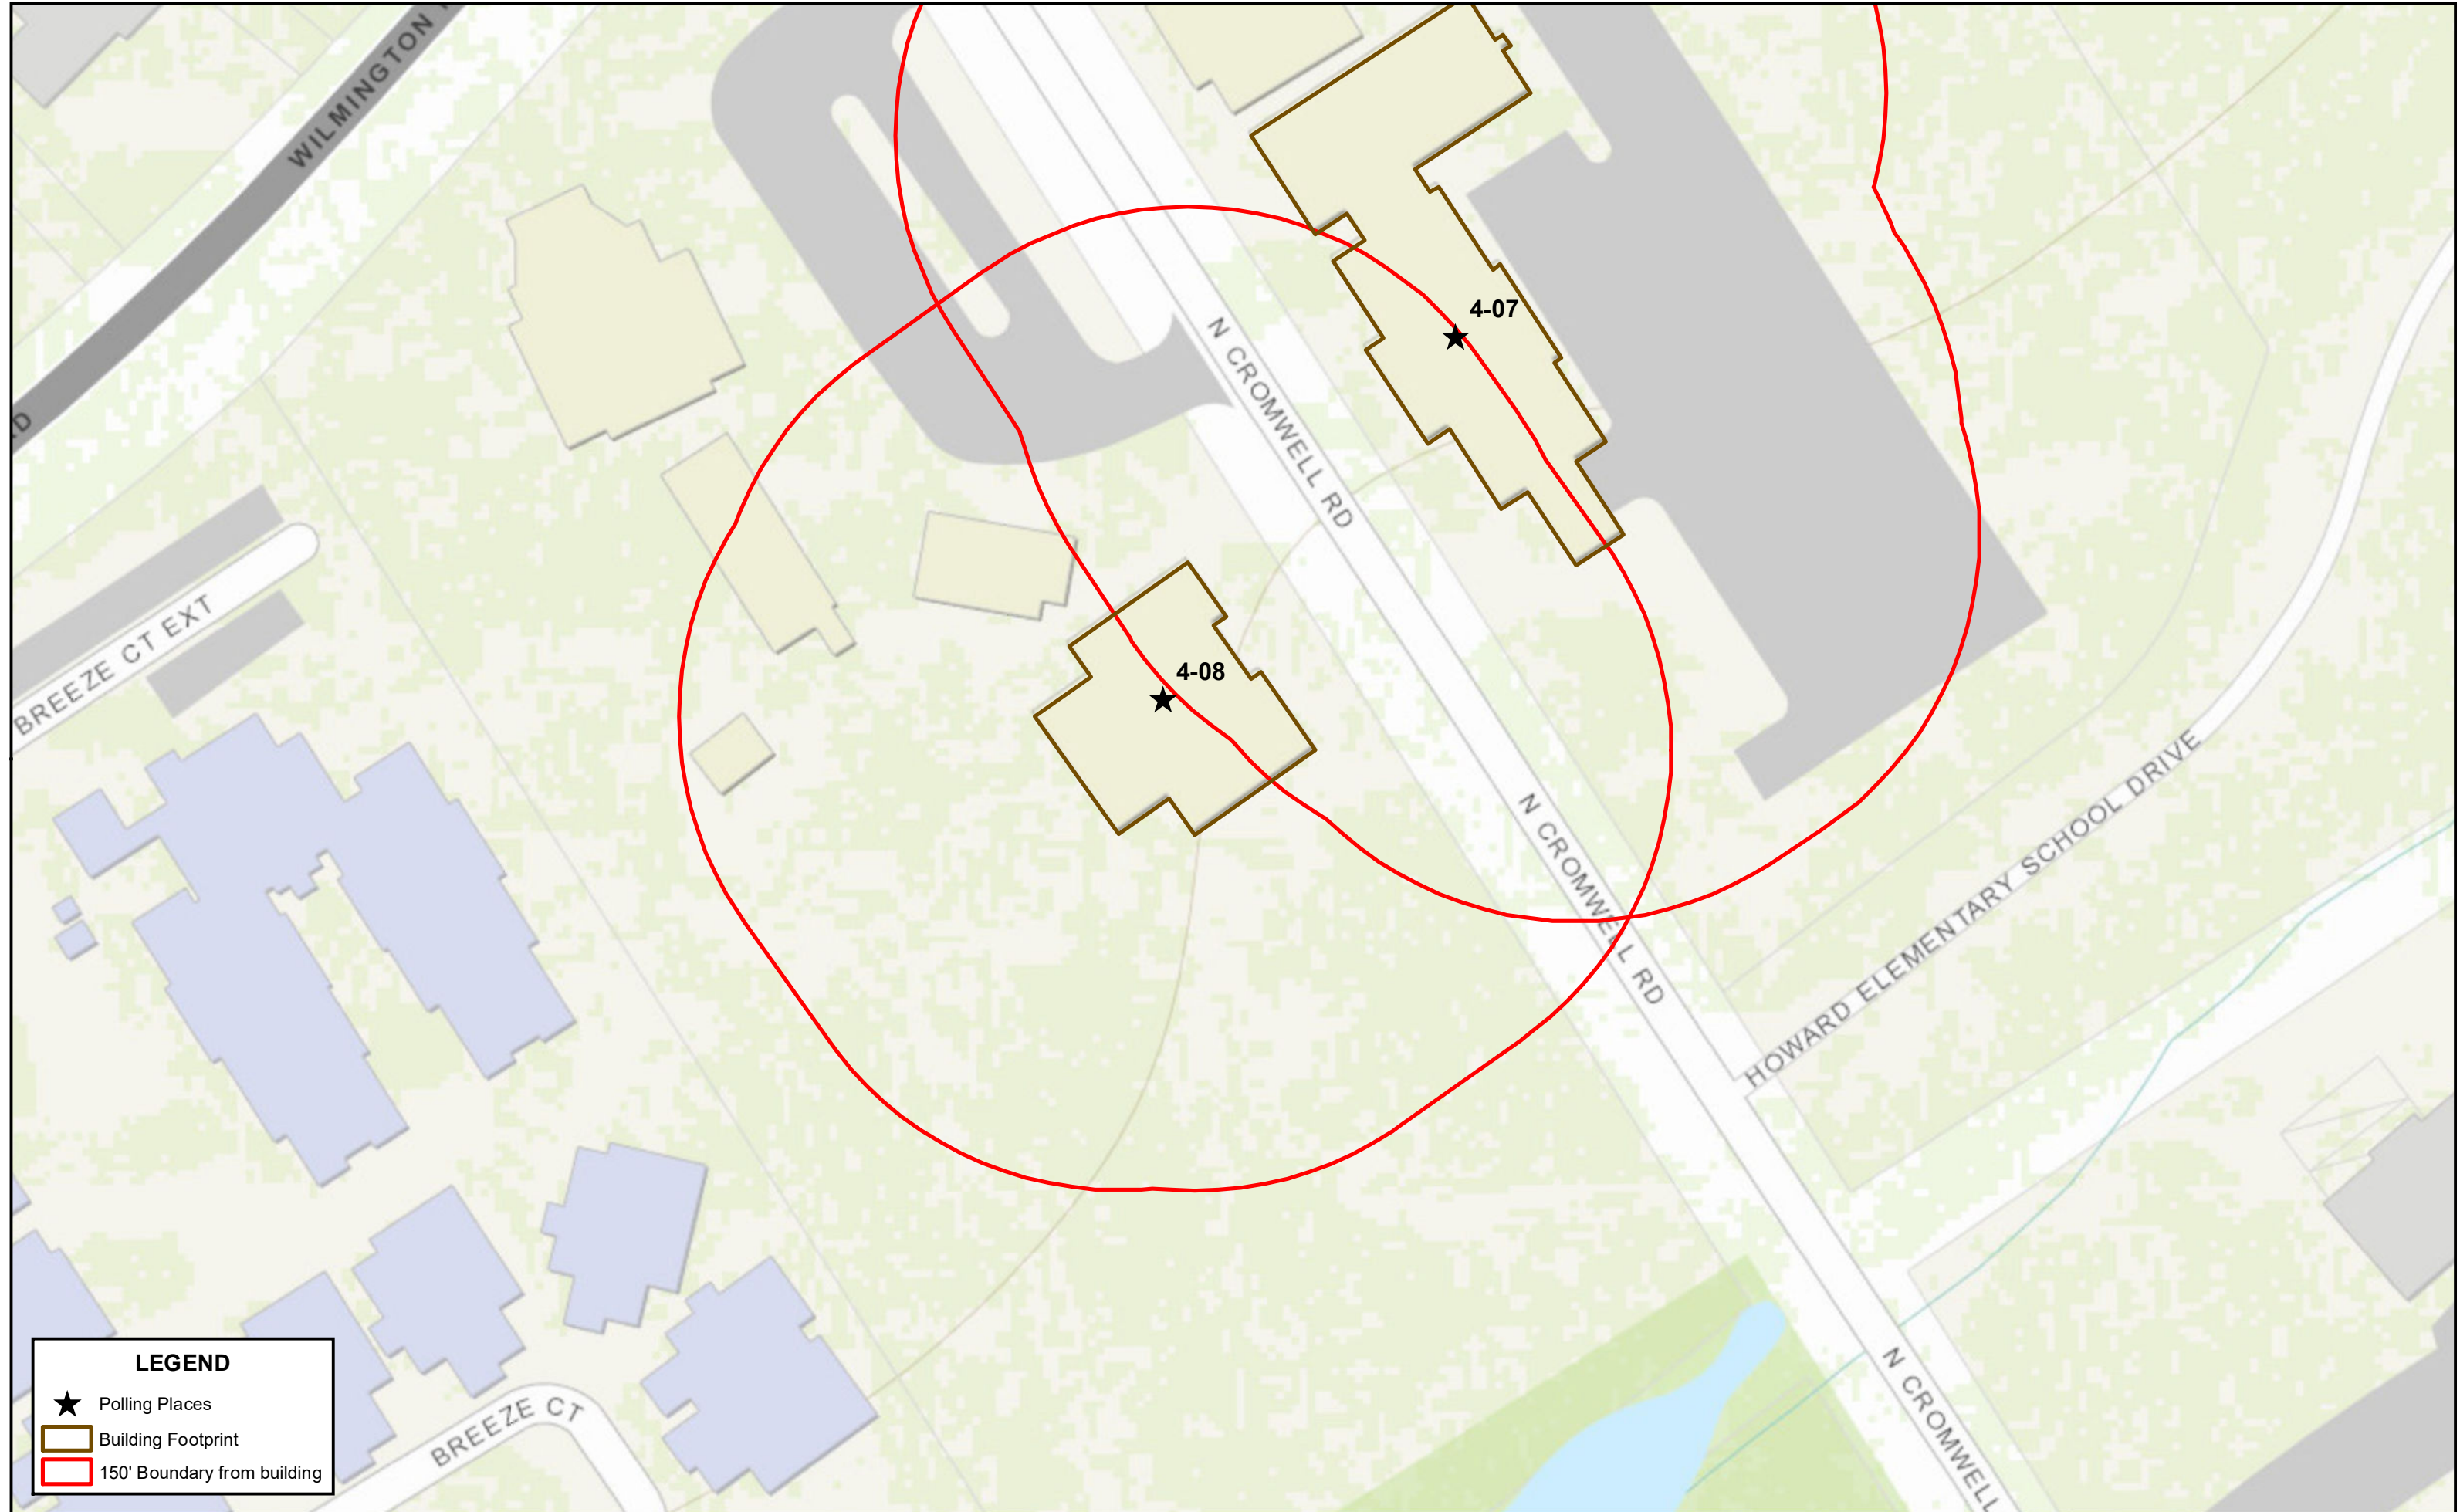

# Polling Place - Wilmington Island Presbyterian Church - 450 N Cromwell Rd

**LEGEND**

- ★ Polling Places
- Building Footprint
- 150' Boundary from building