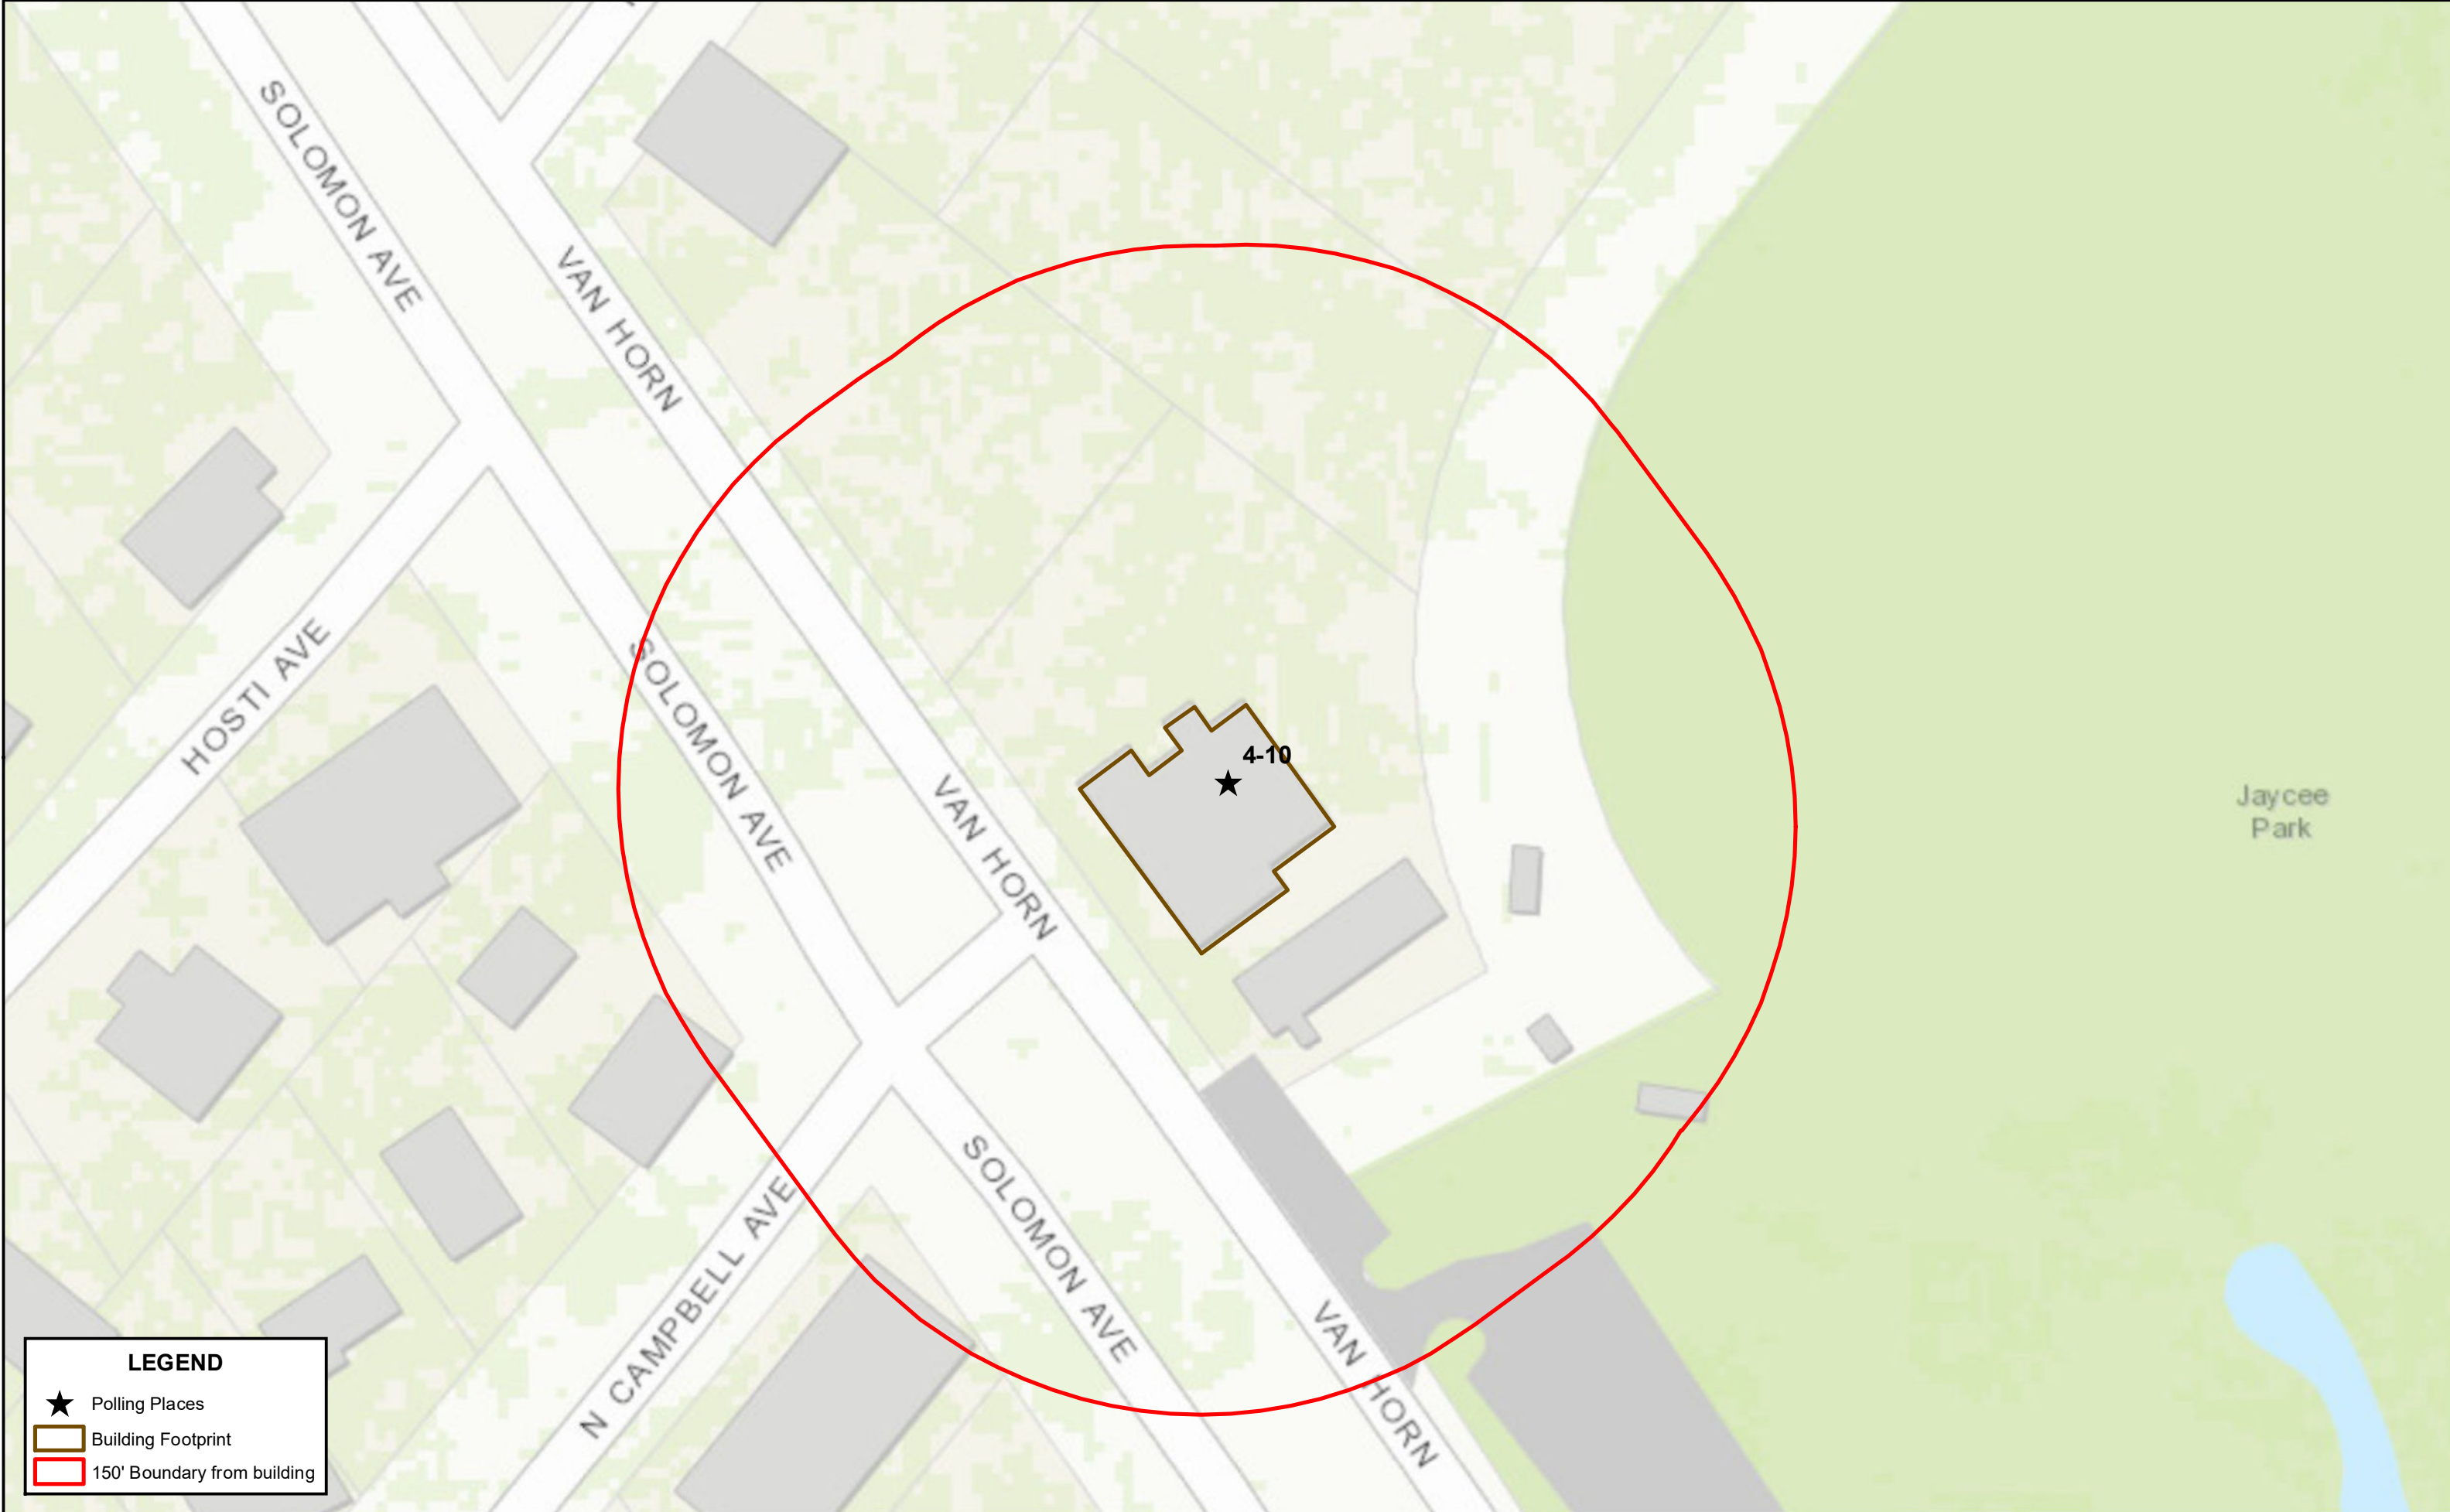

Polling Place - Guard House Community Center - 31 Van Horn St

LEGEND

- ★ Polling Places
- Building Footprint
- 150' Boundary from building