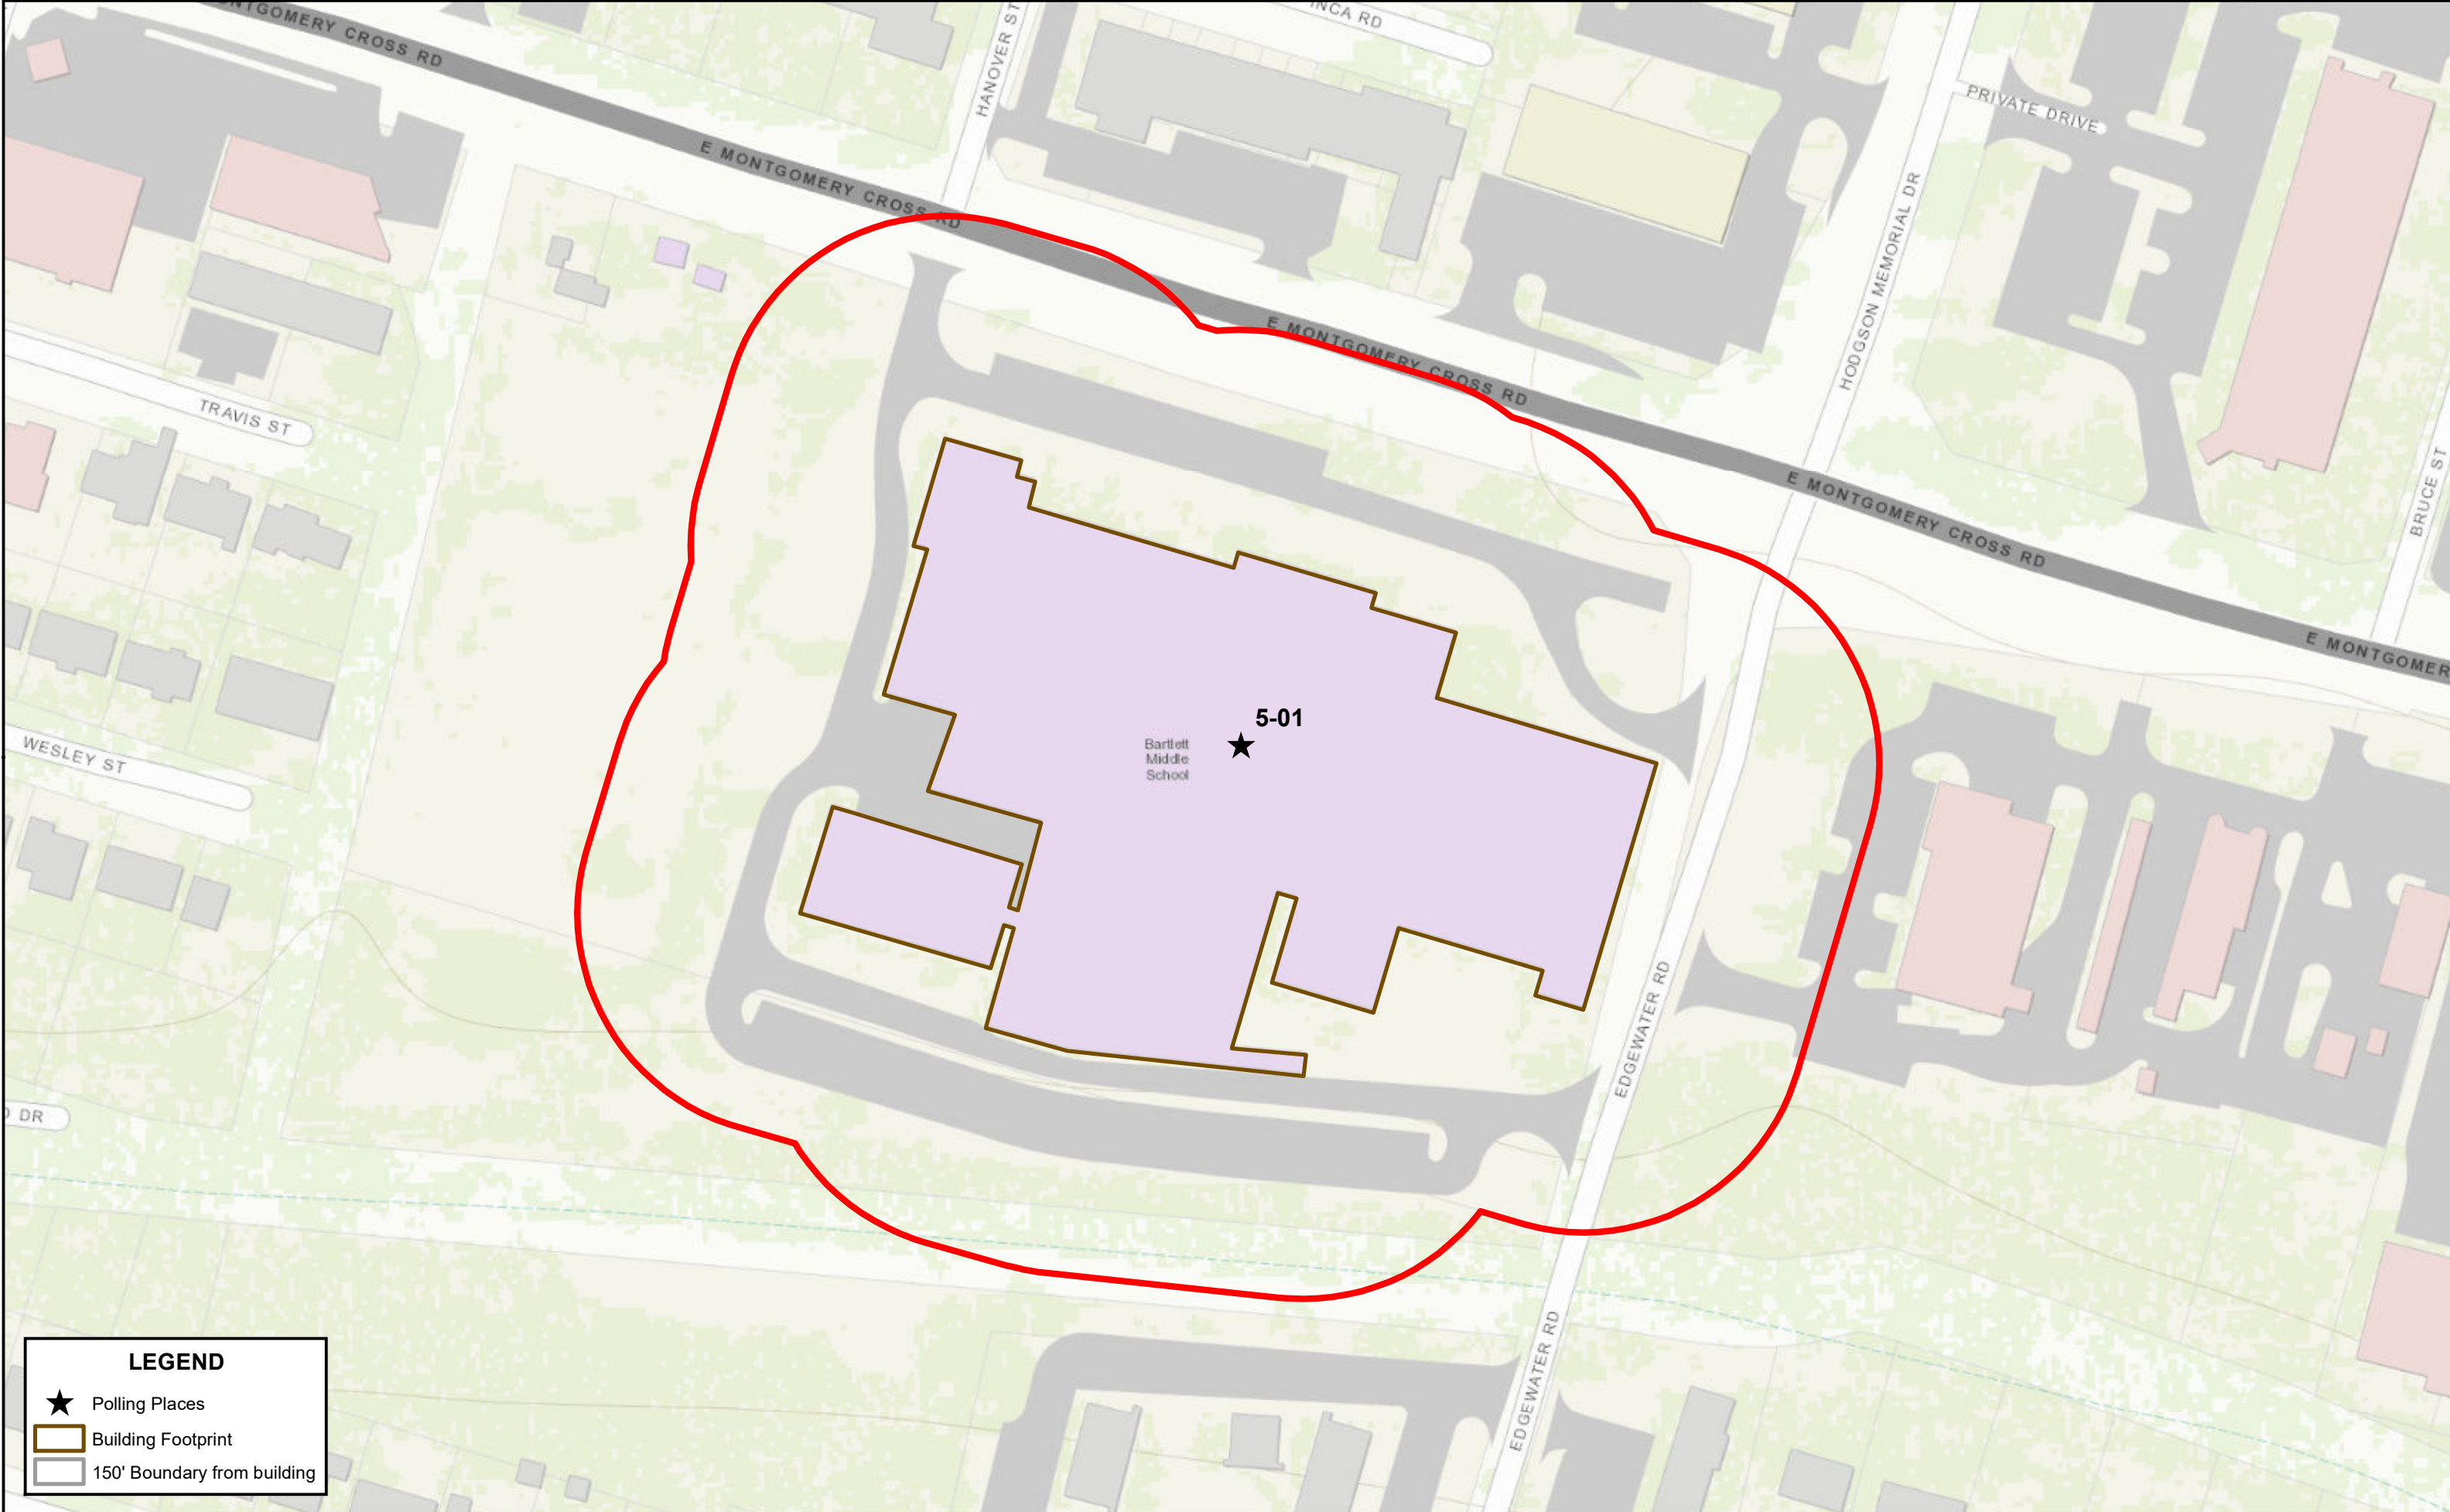

# Polling Place - Bartlett Middle School - 207 E Montgomery Cross Rd

**LEGEND**

- ★ Polling Places
- Building Footprint
- 150' Boundary from building