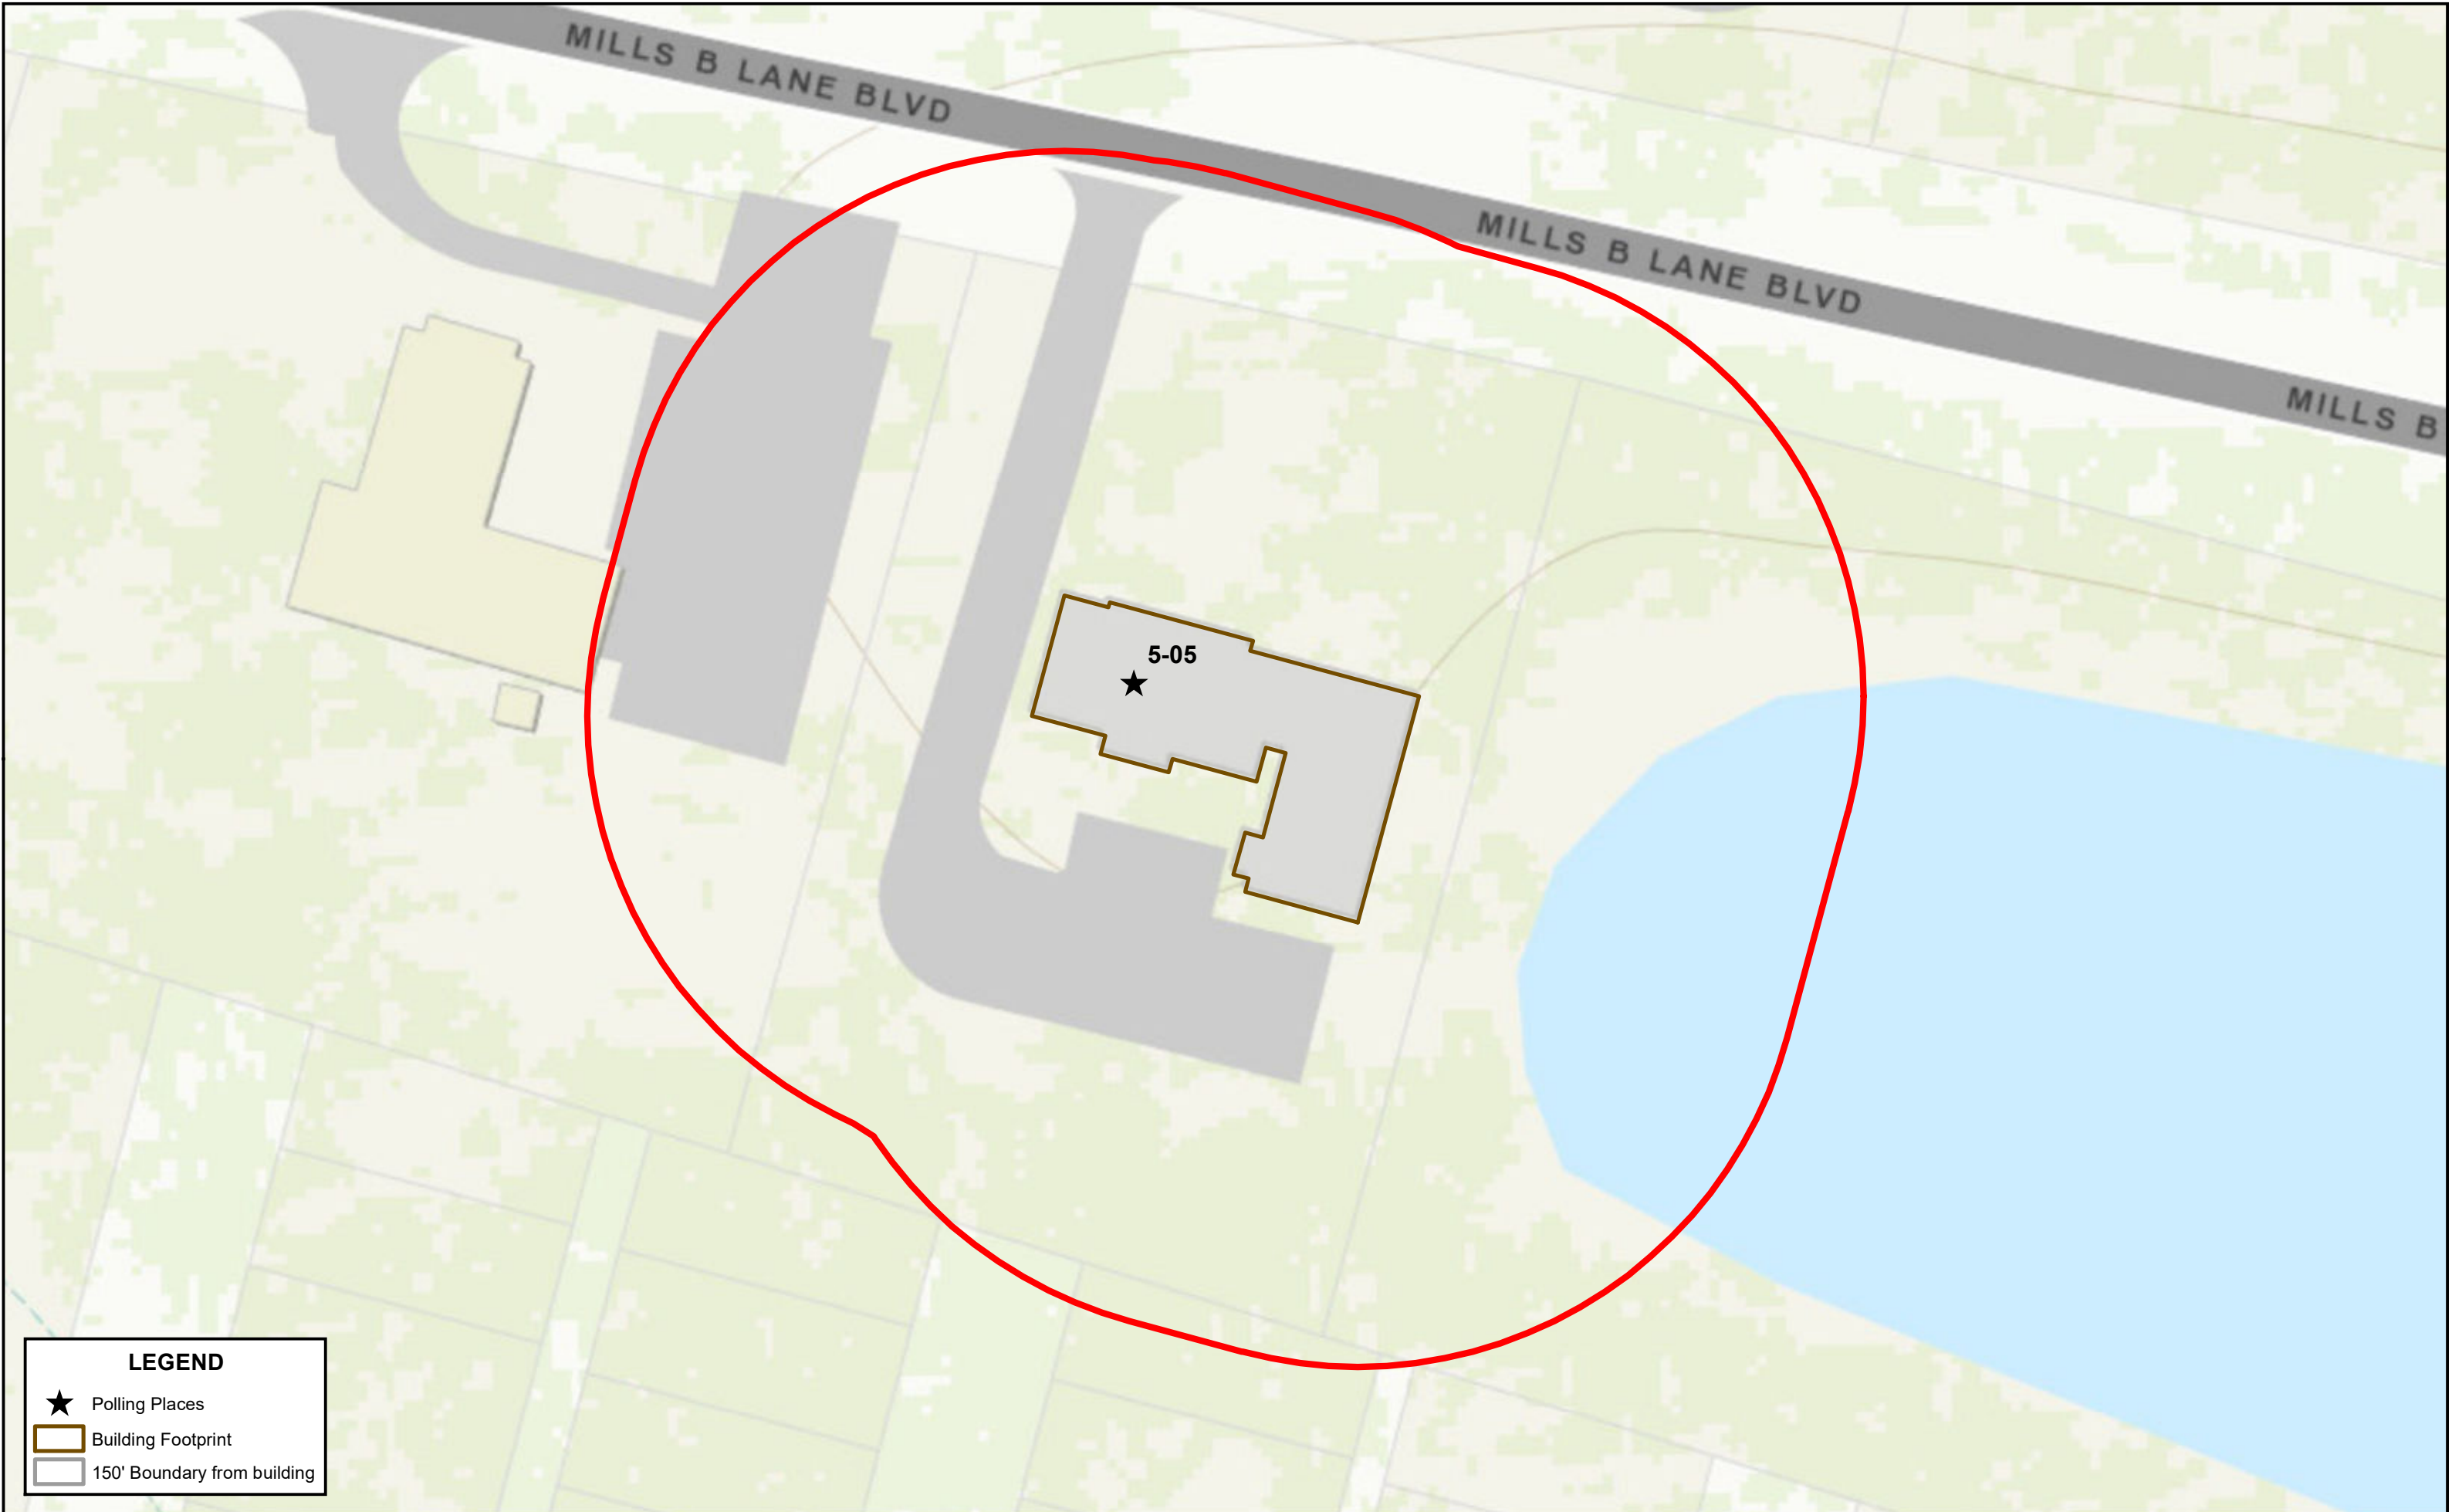

Polling Place - Liberty City Community Center - 1401 Mills B Lane

LEGEND

- ★ Polling Places
- Building Footprint
- 150' Boundary from building