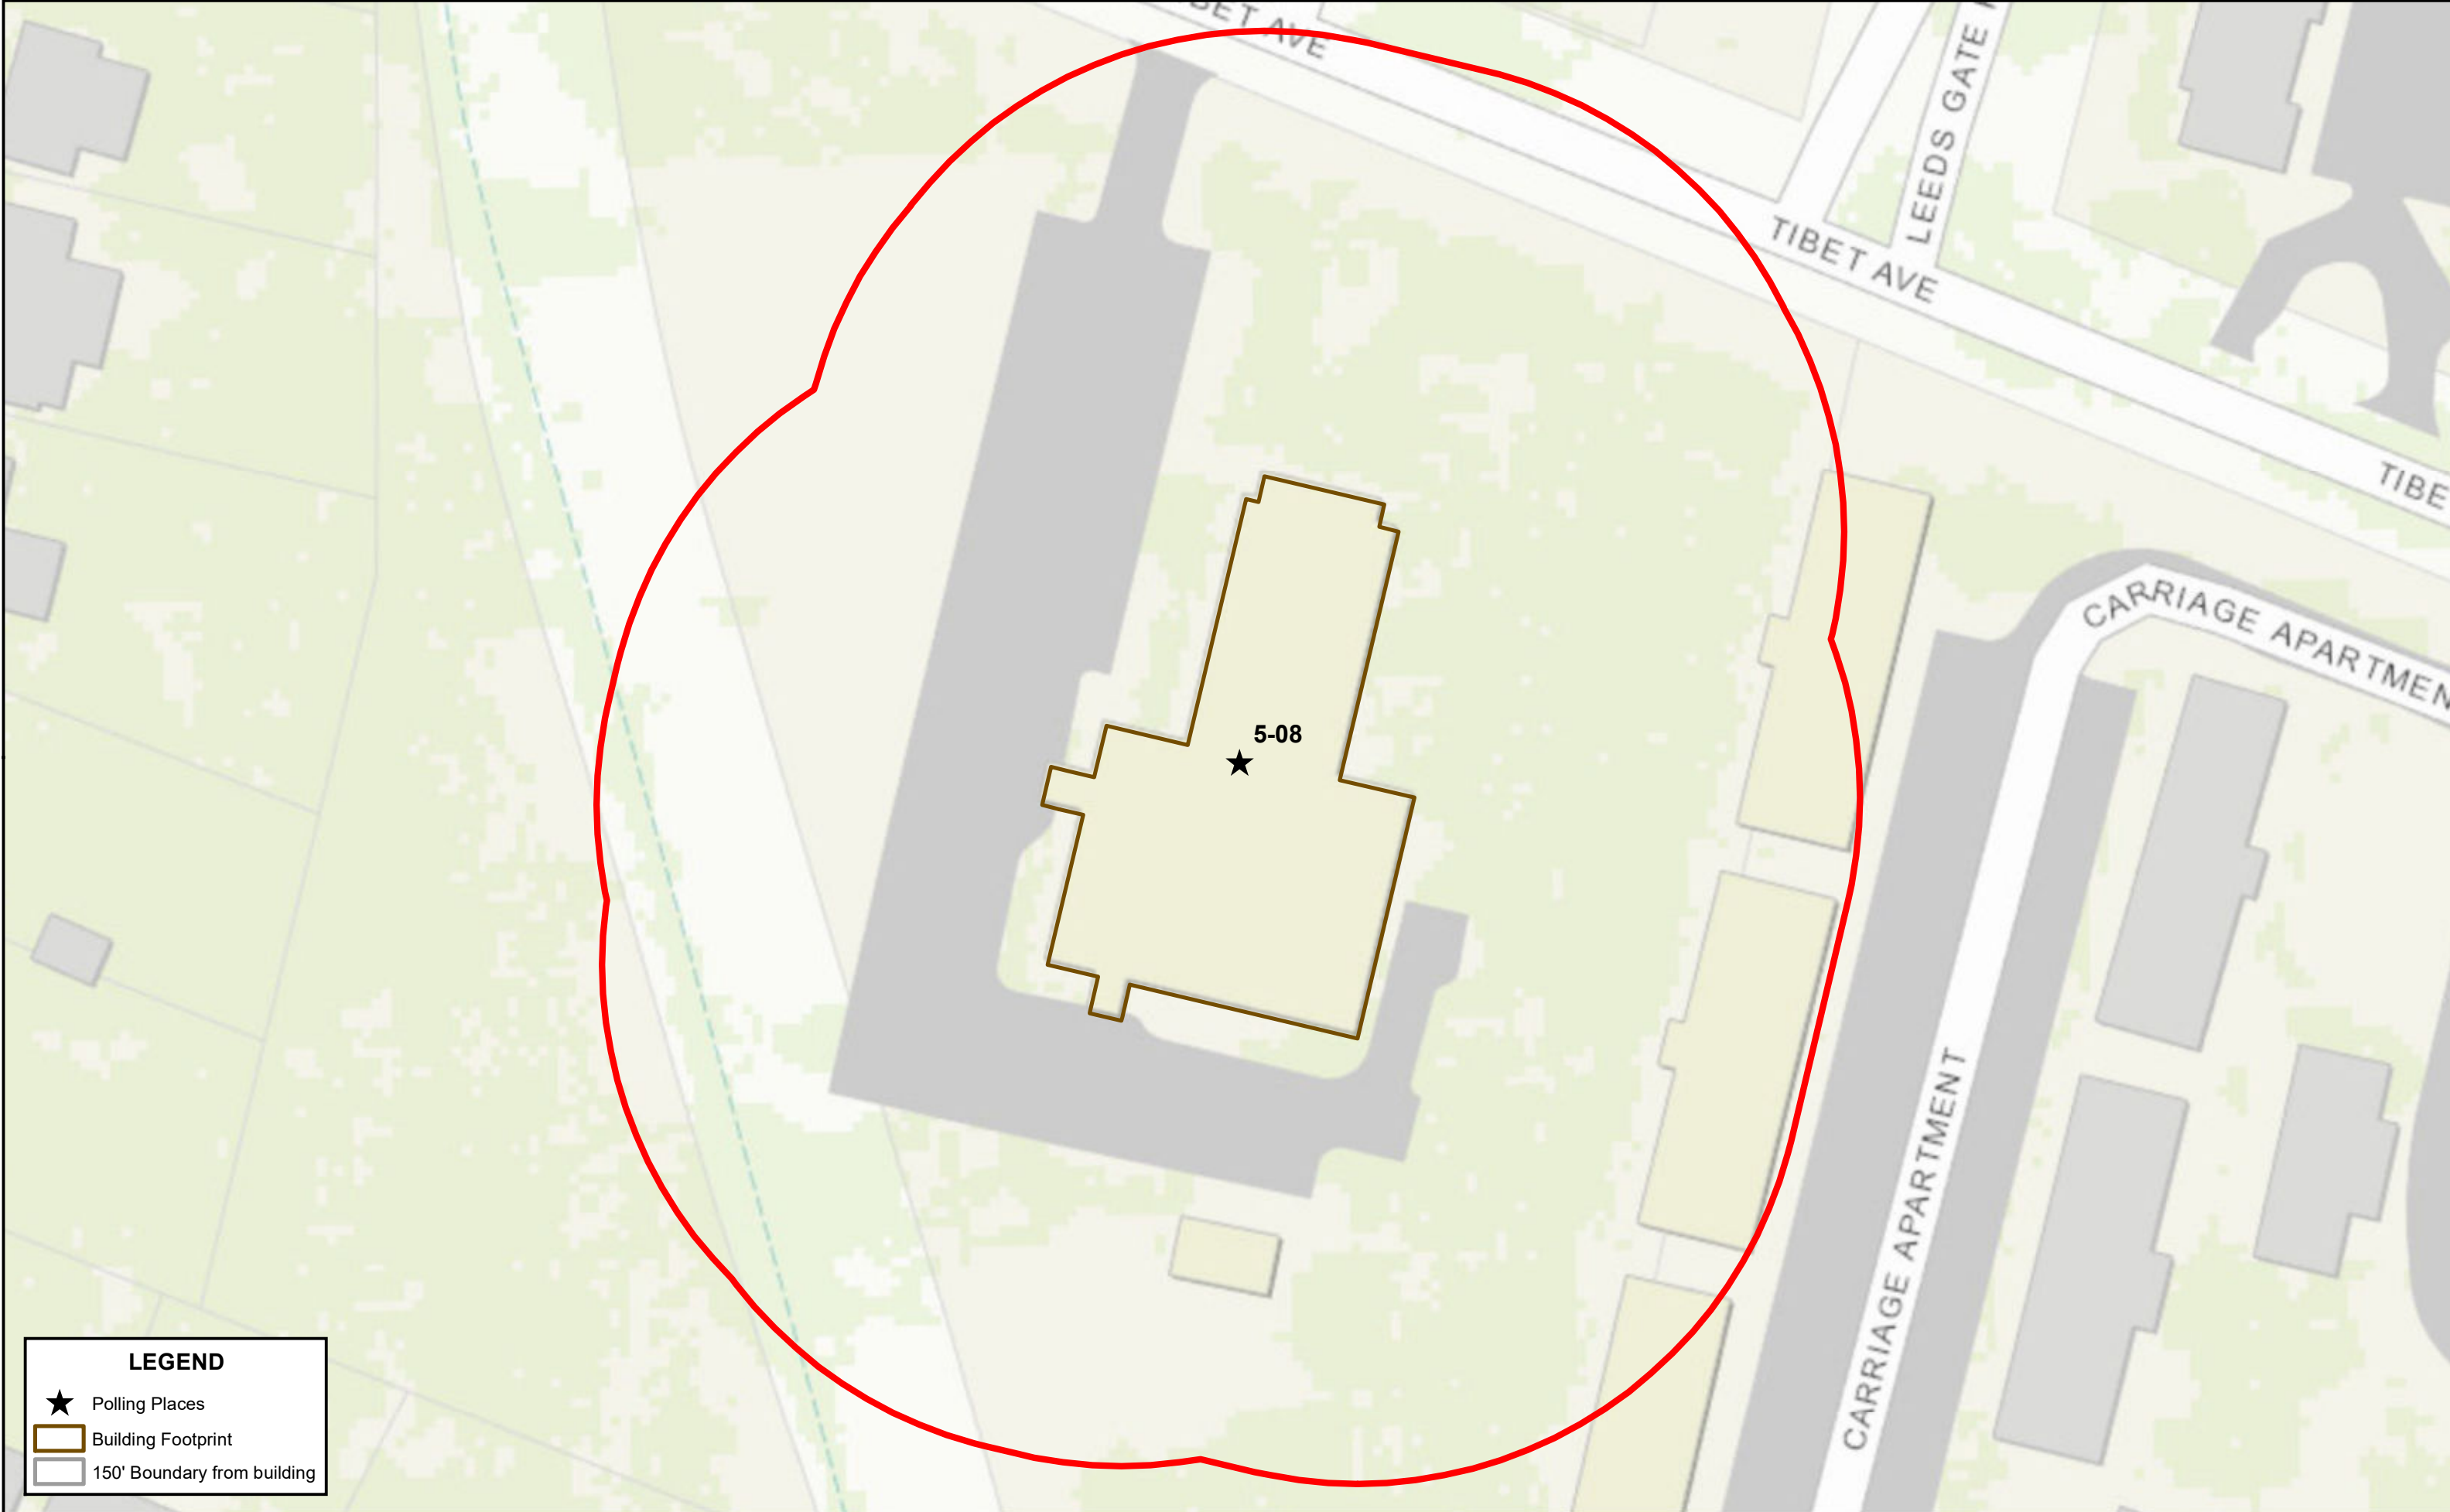

Polling Place - Savannah Primitive Baptist Church - 309 Tibet Ave

LEGEND

- ★ Polling Places
- Building Footprint
- 150' Boundary from building