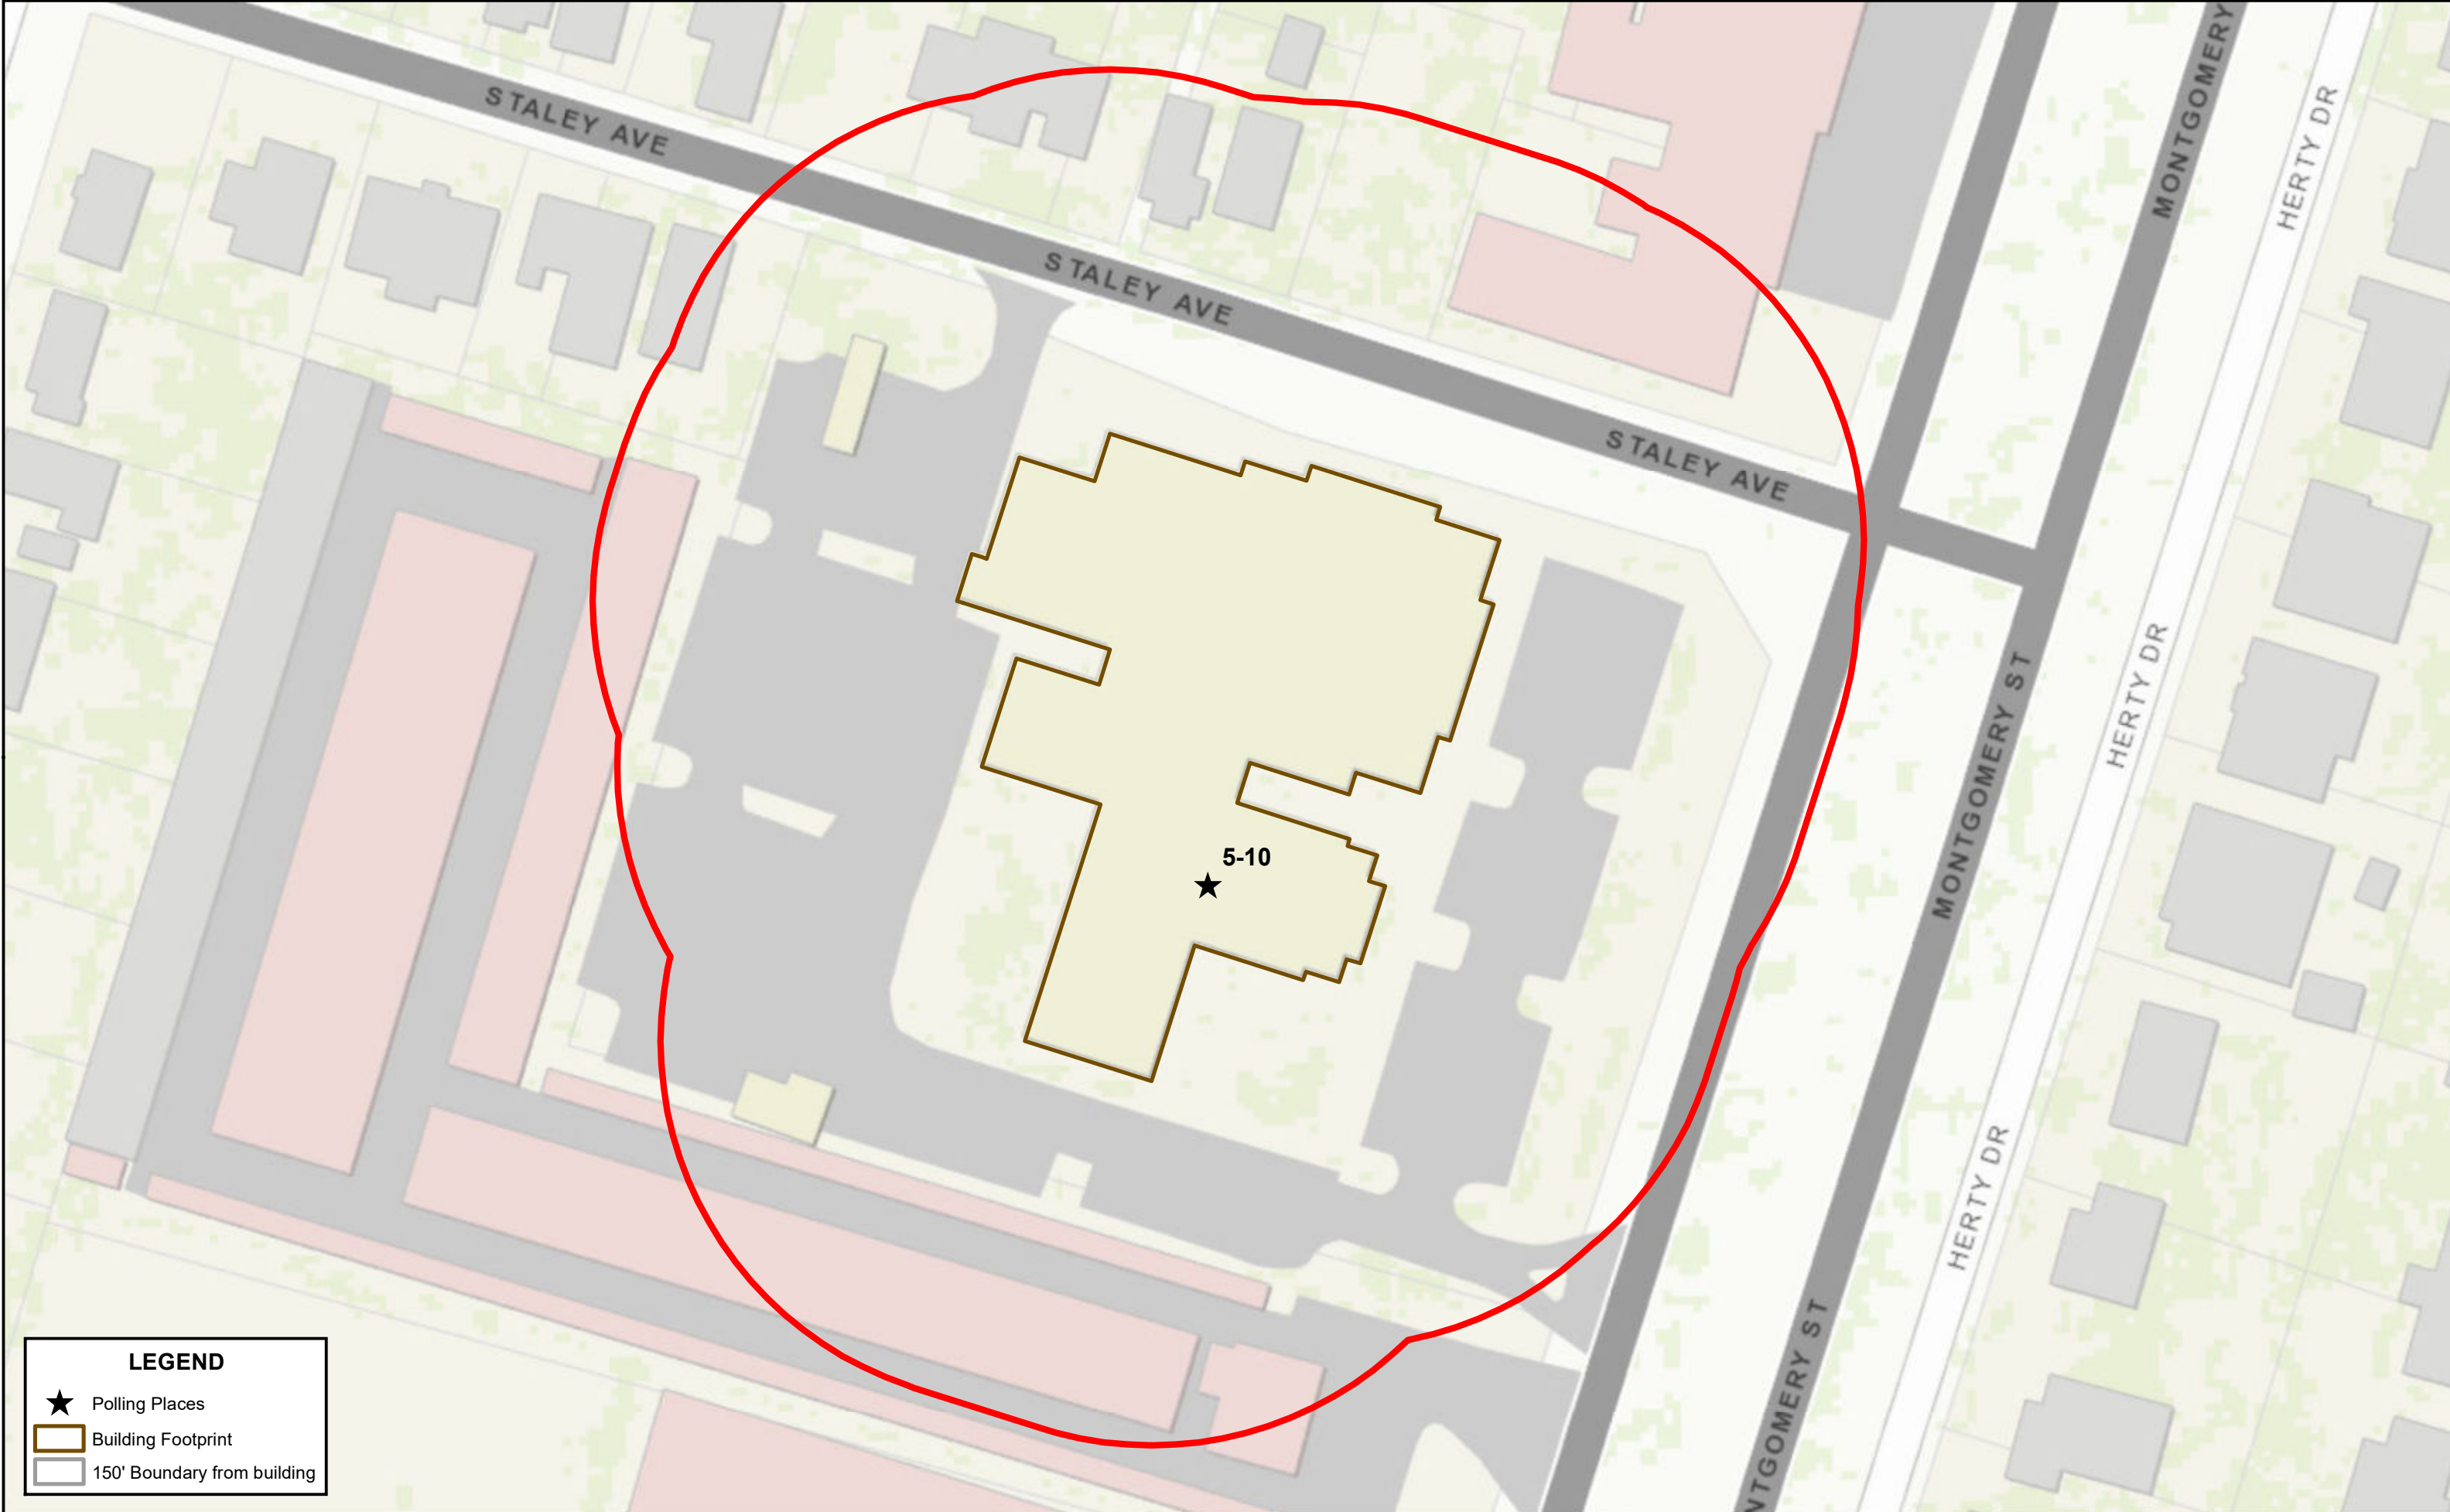

# Polling Place - Jonesville Baptist Church - 5201 Montgomery St

**LEGEND**

- ★ Polling Places
- Building Footprint
- 150' Boundary from building