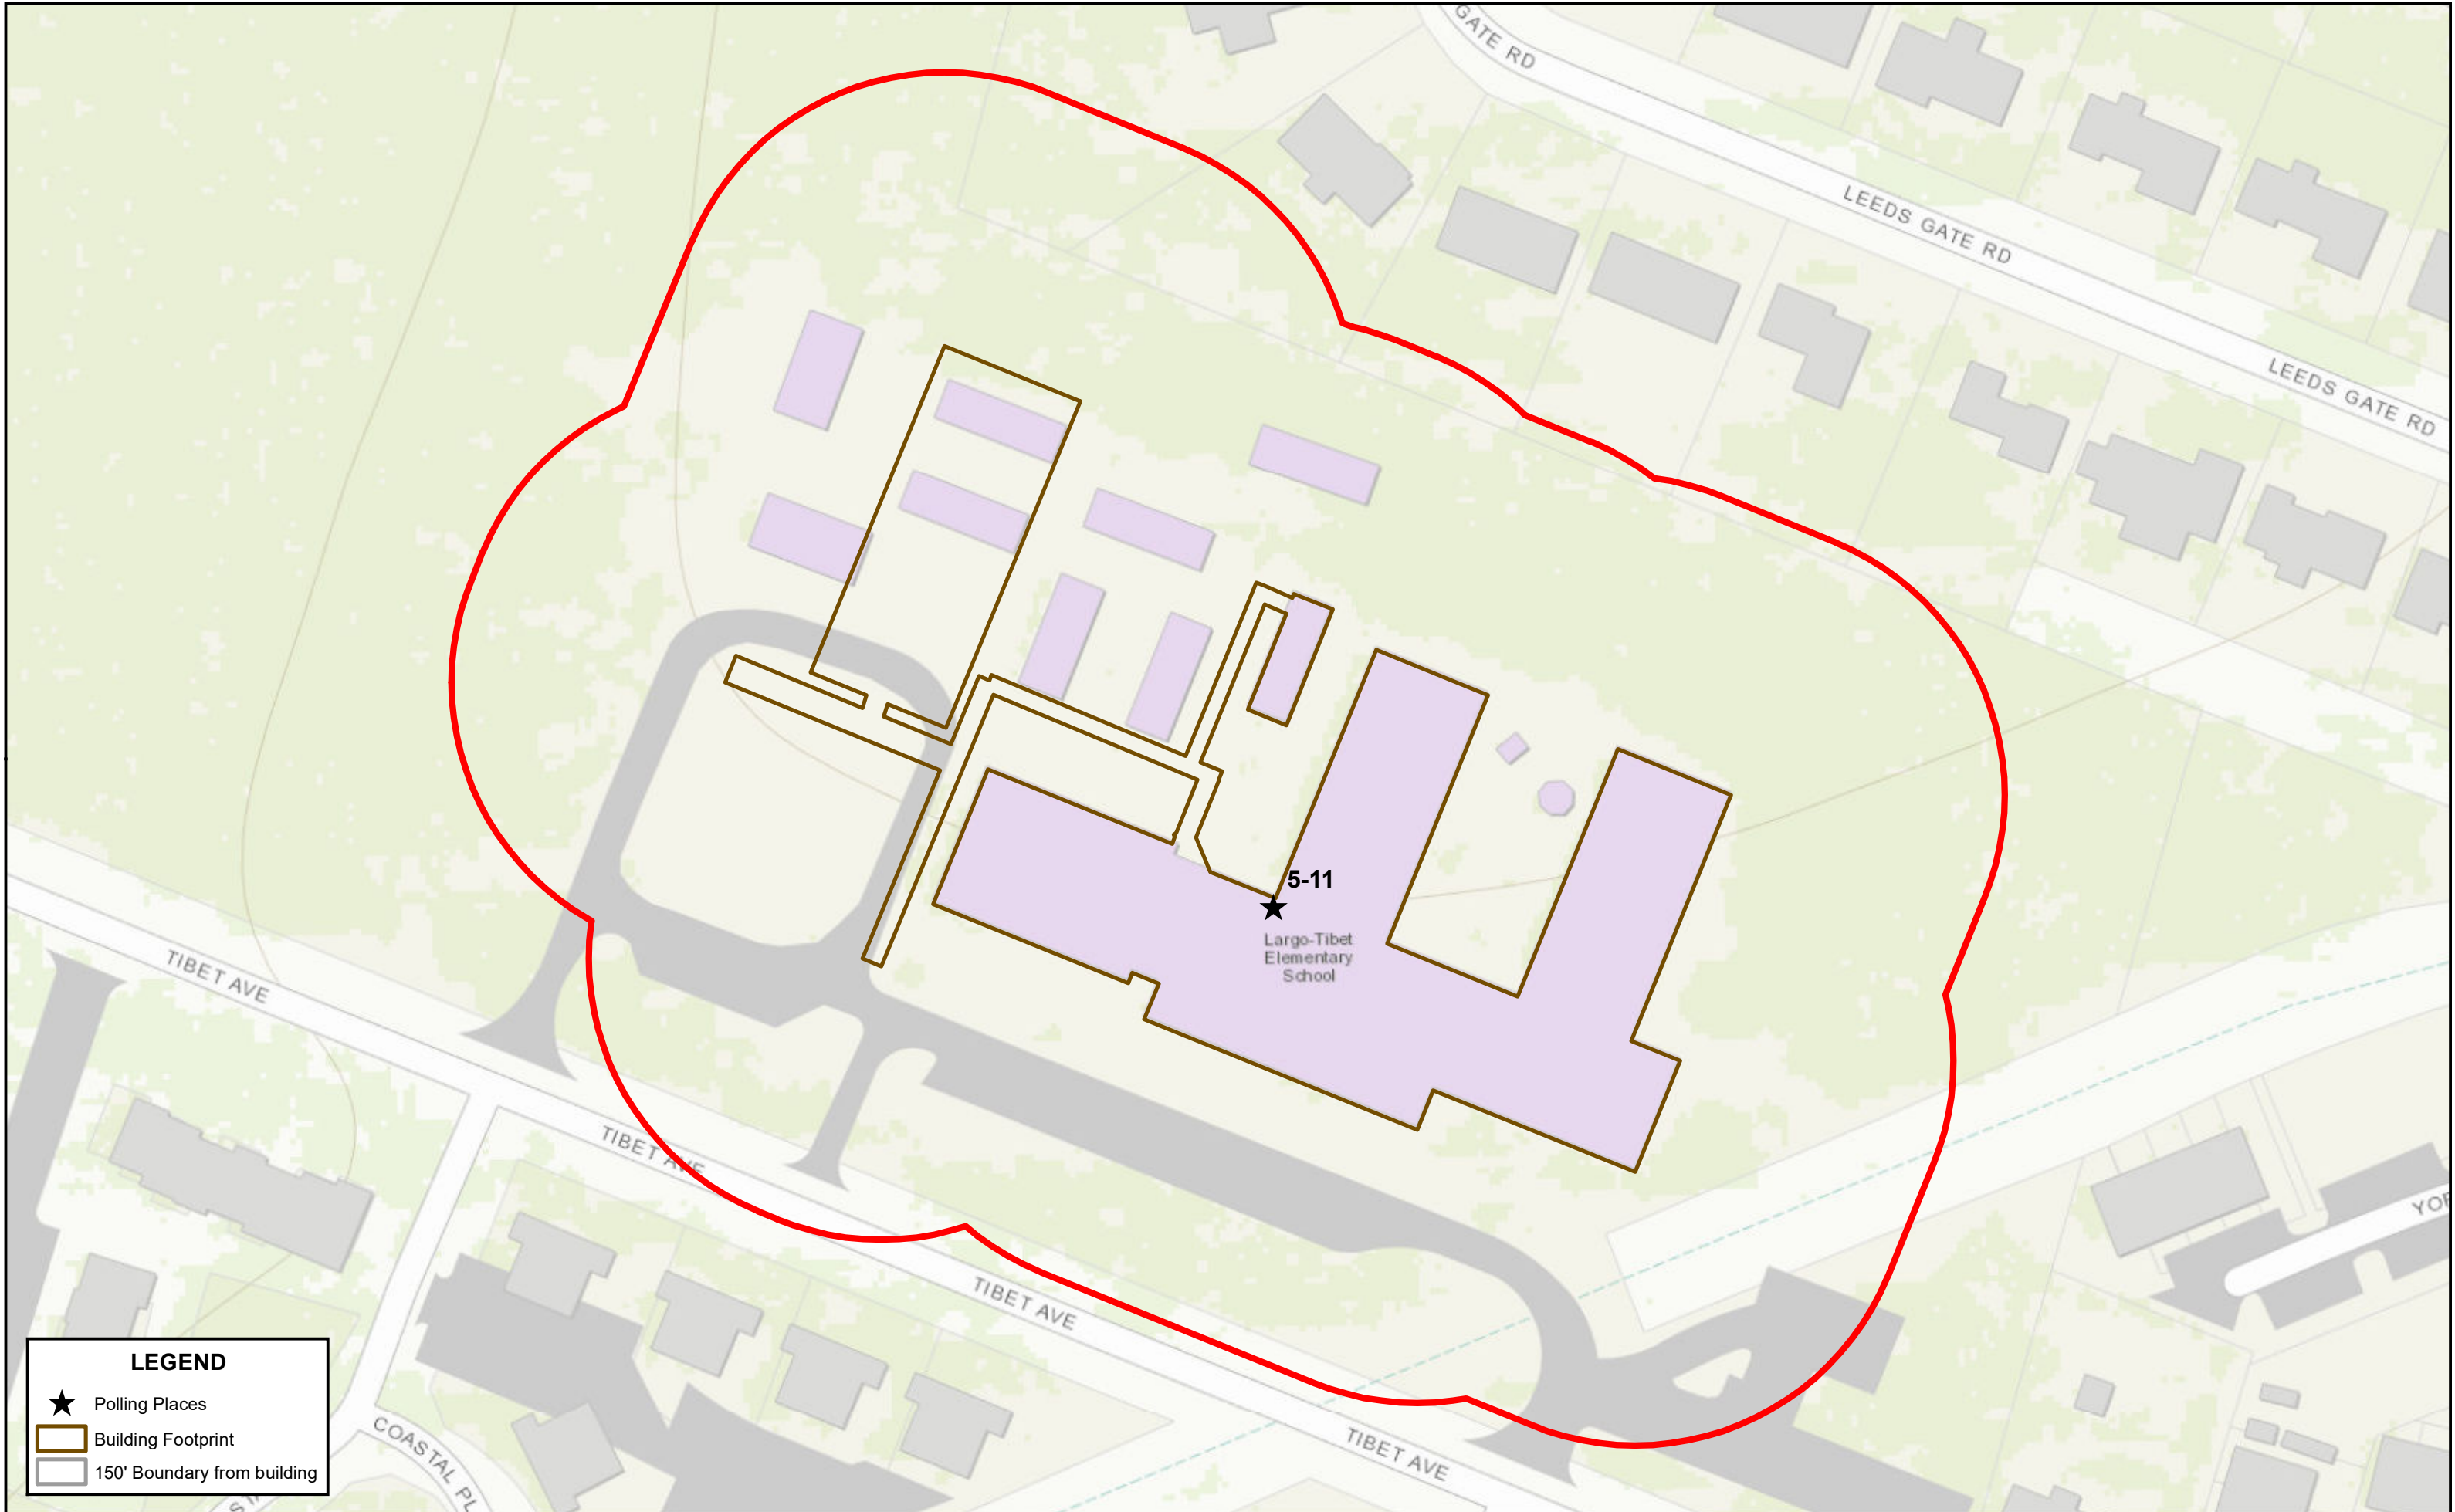

Polling Place - Largo Tibet School - 430 Tibet Ave

0 25 50 100 150 200 Feet

LEGEND

- ★ Polling Places
- Building Footprint
- 150' Boundary from building