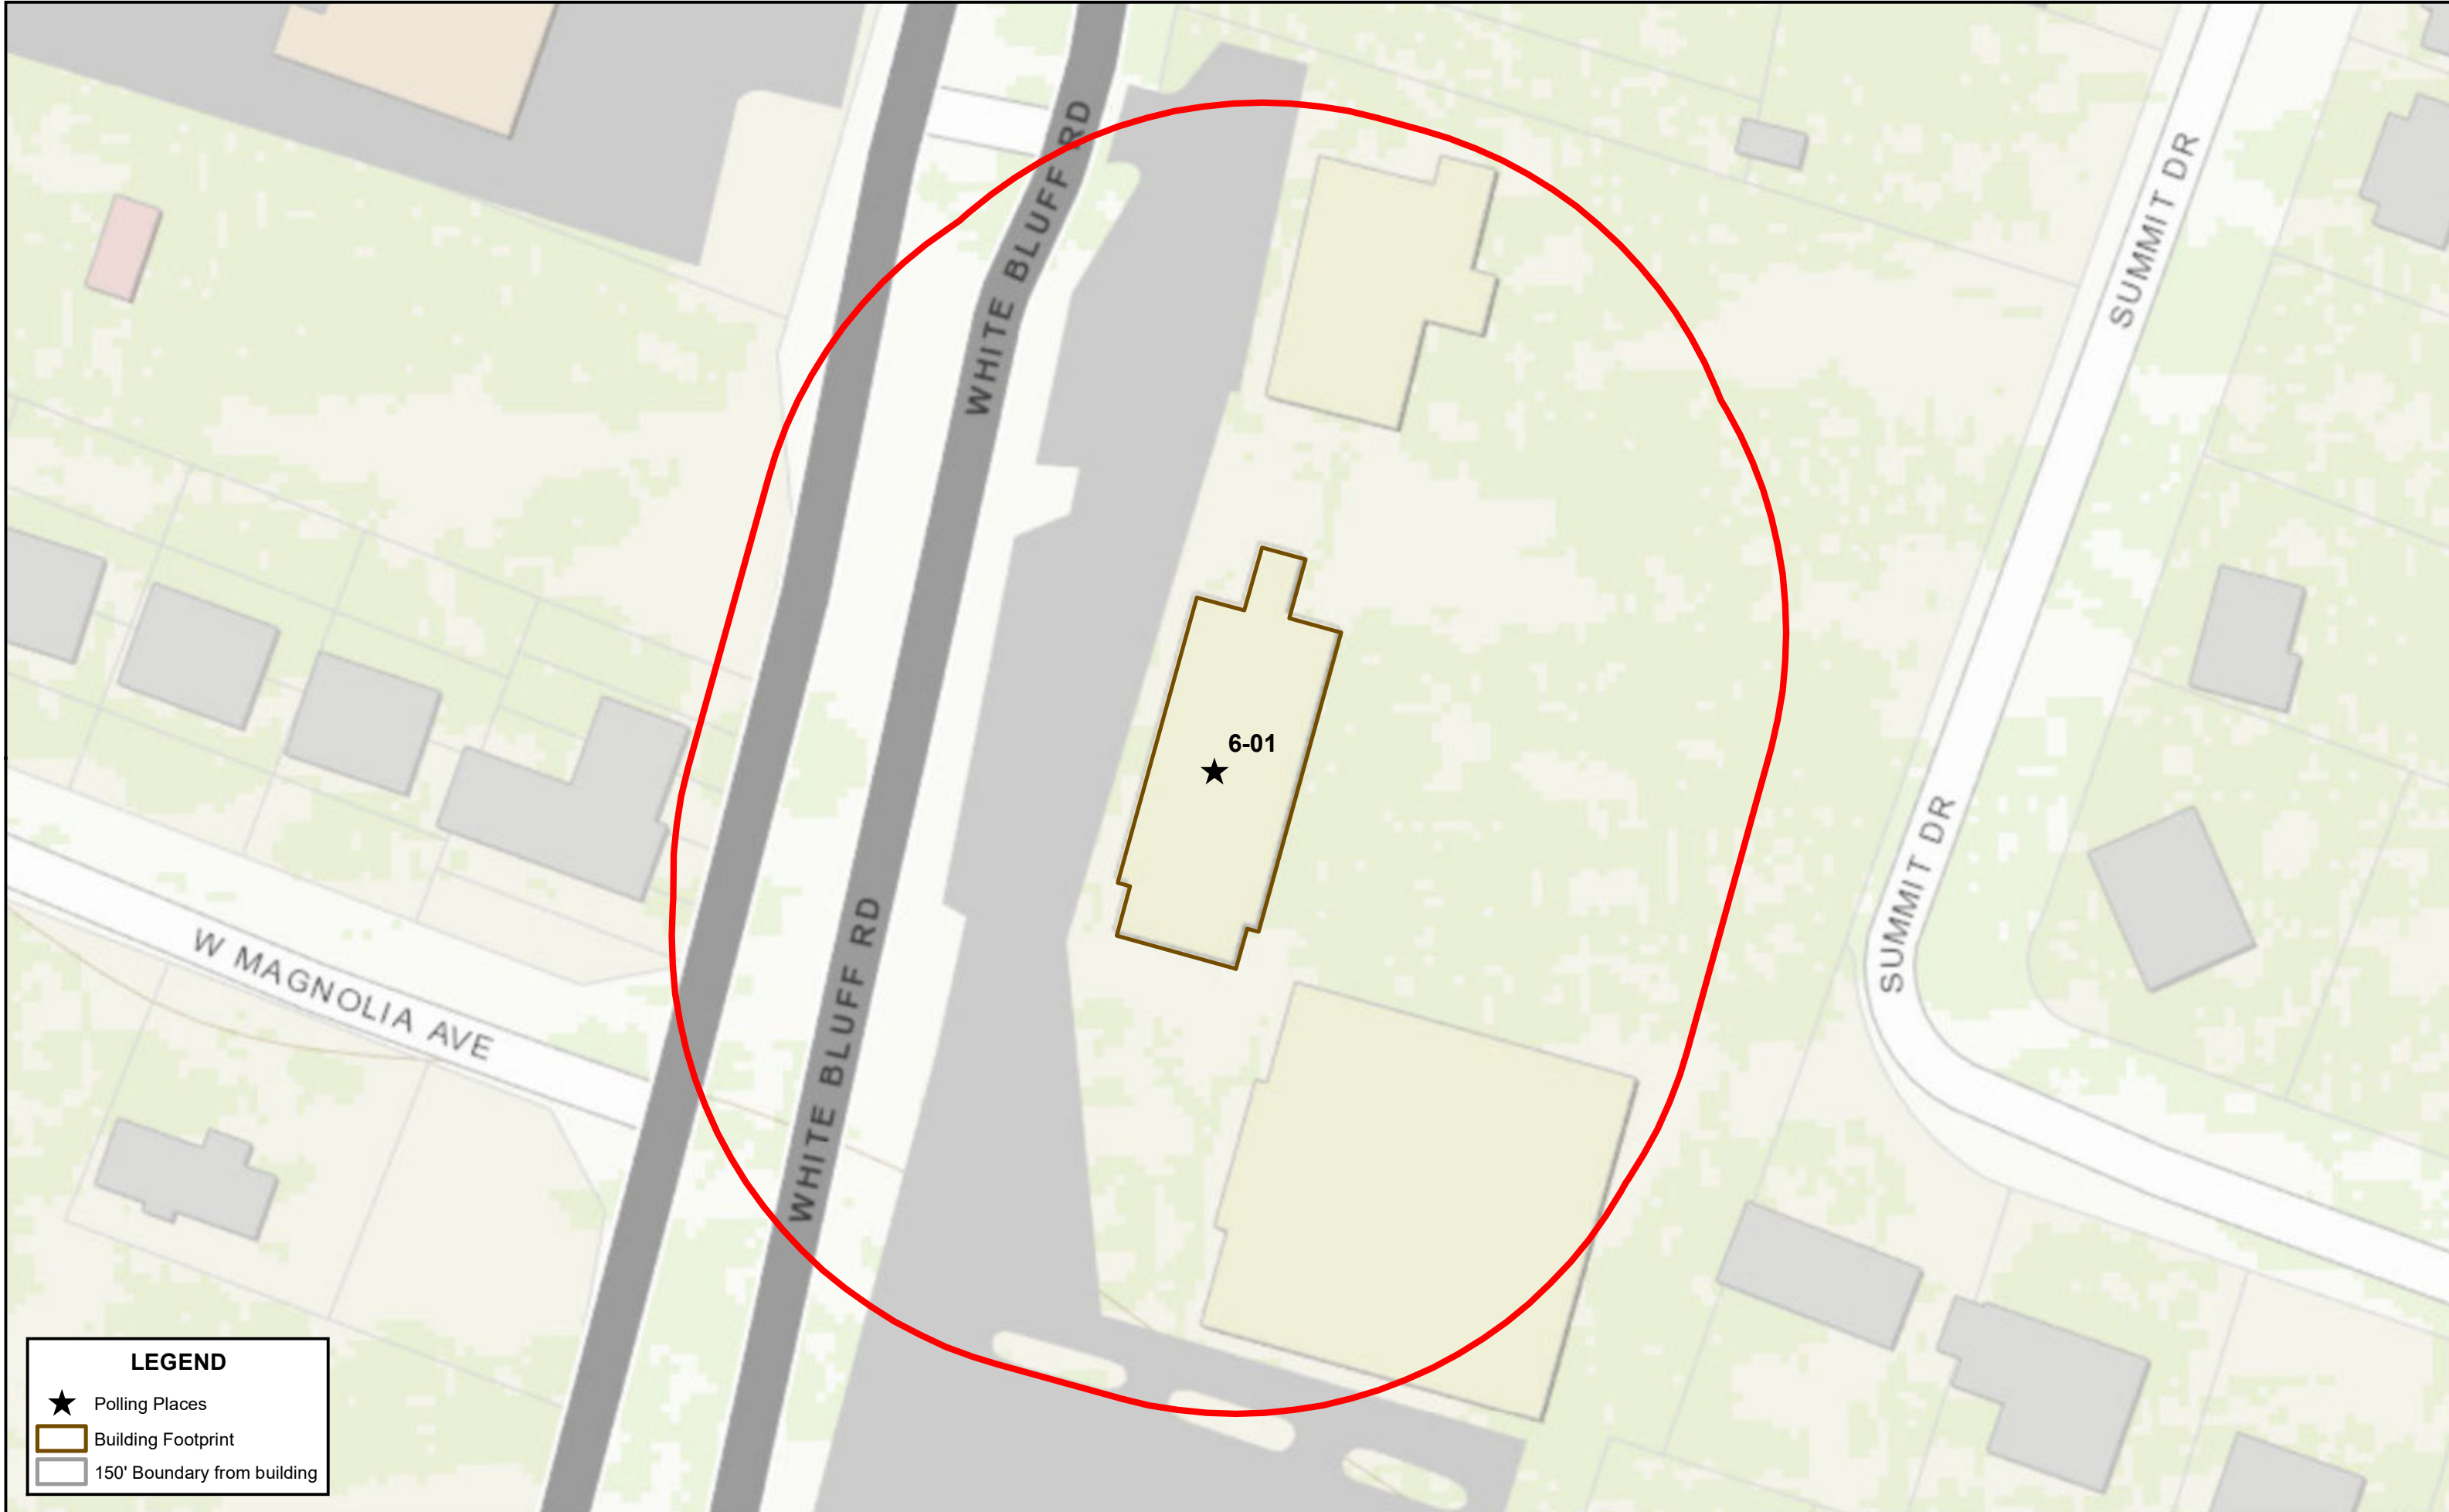

Polling Place - White Bluff Presbyterian Church - 10710 White Bluff Rd

LEGEND

- ★ Polling Places
- Building Footprint
- 150' Boundary from building