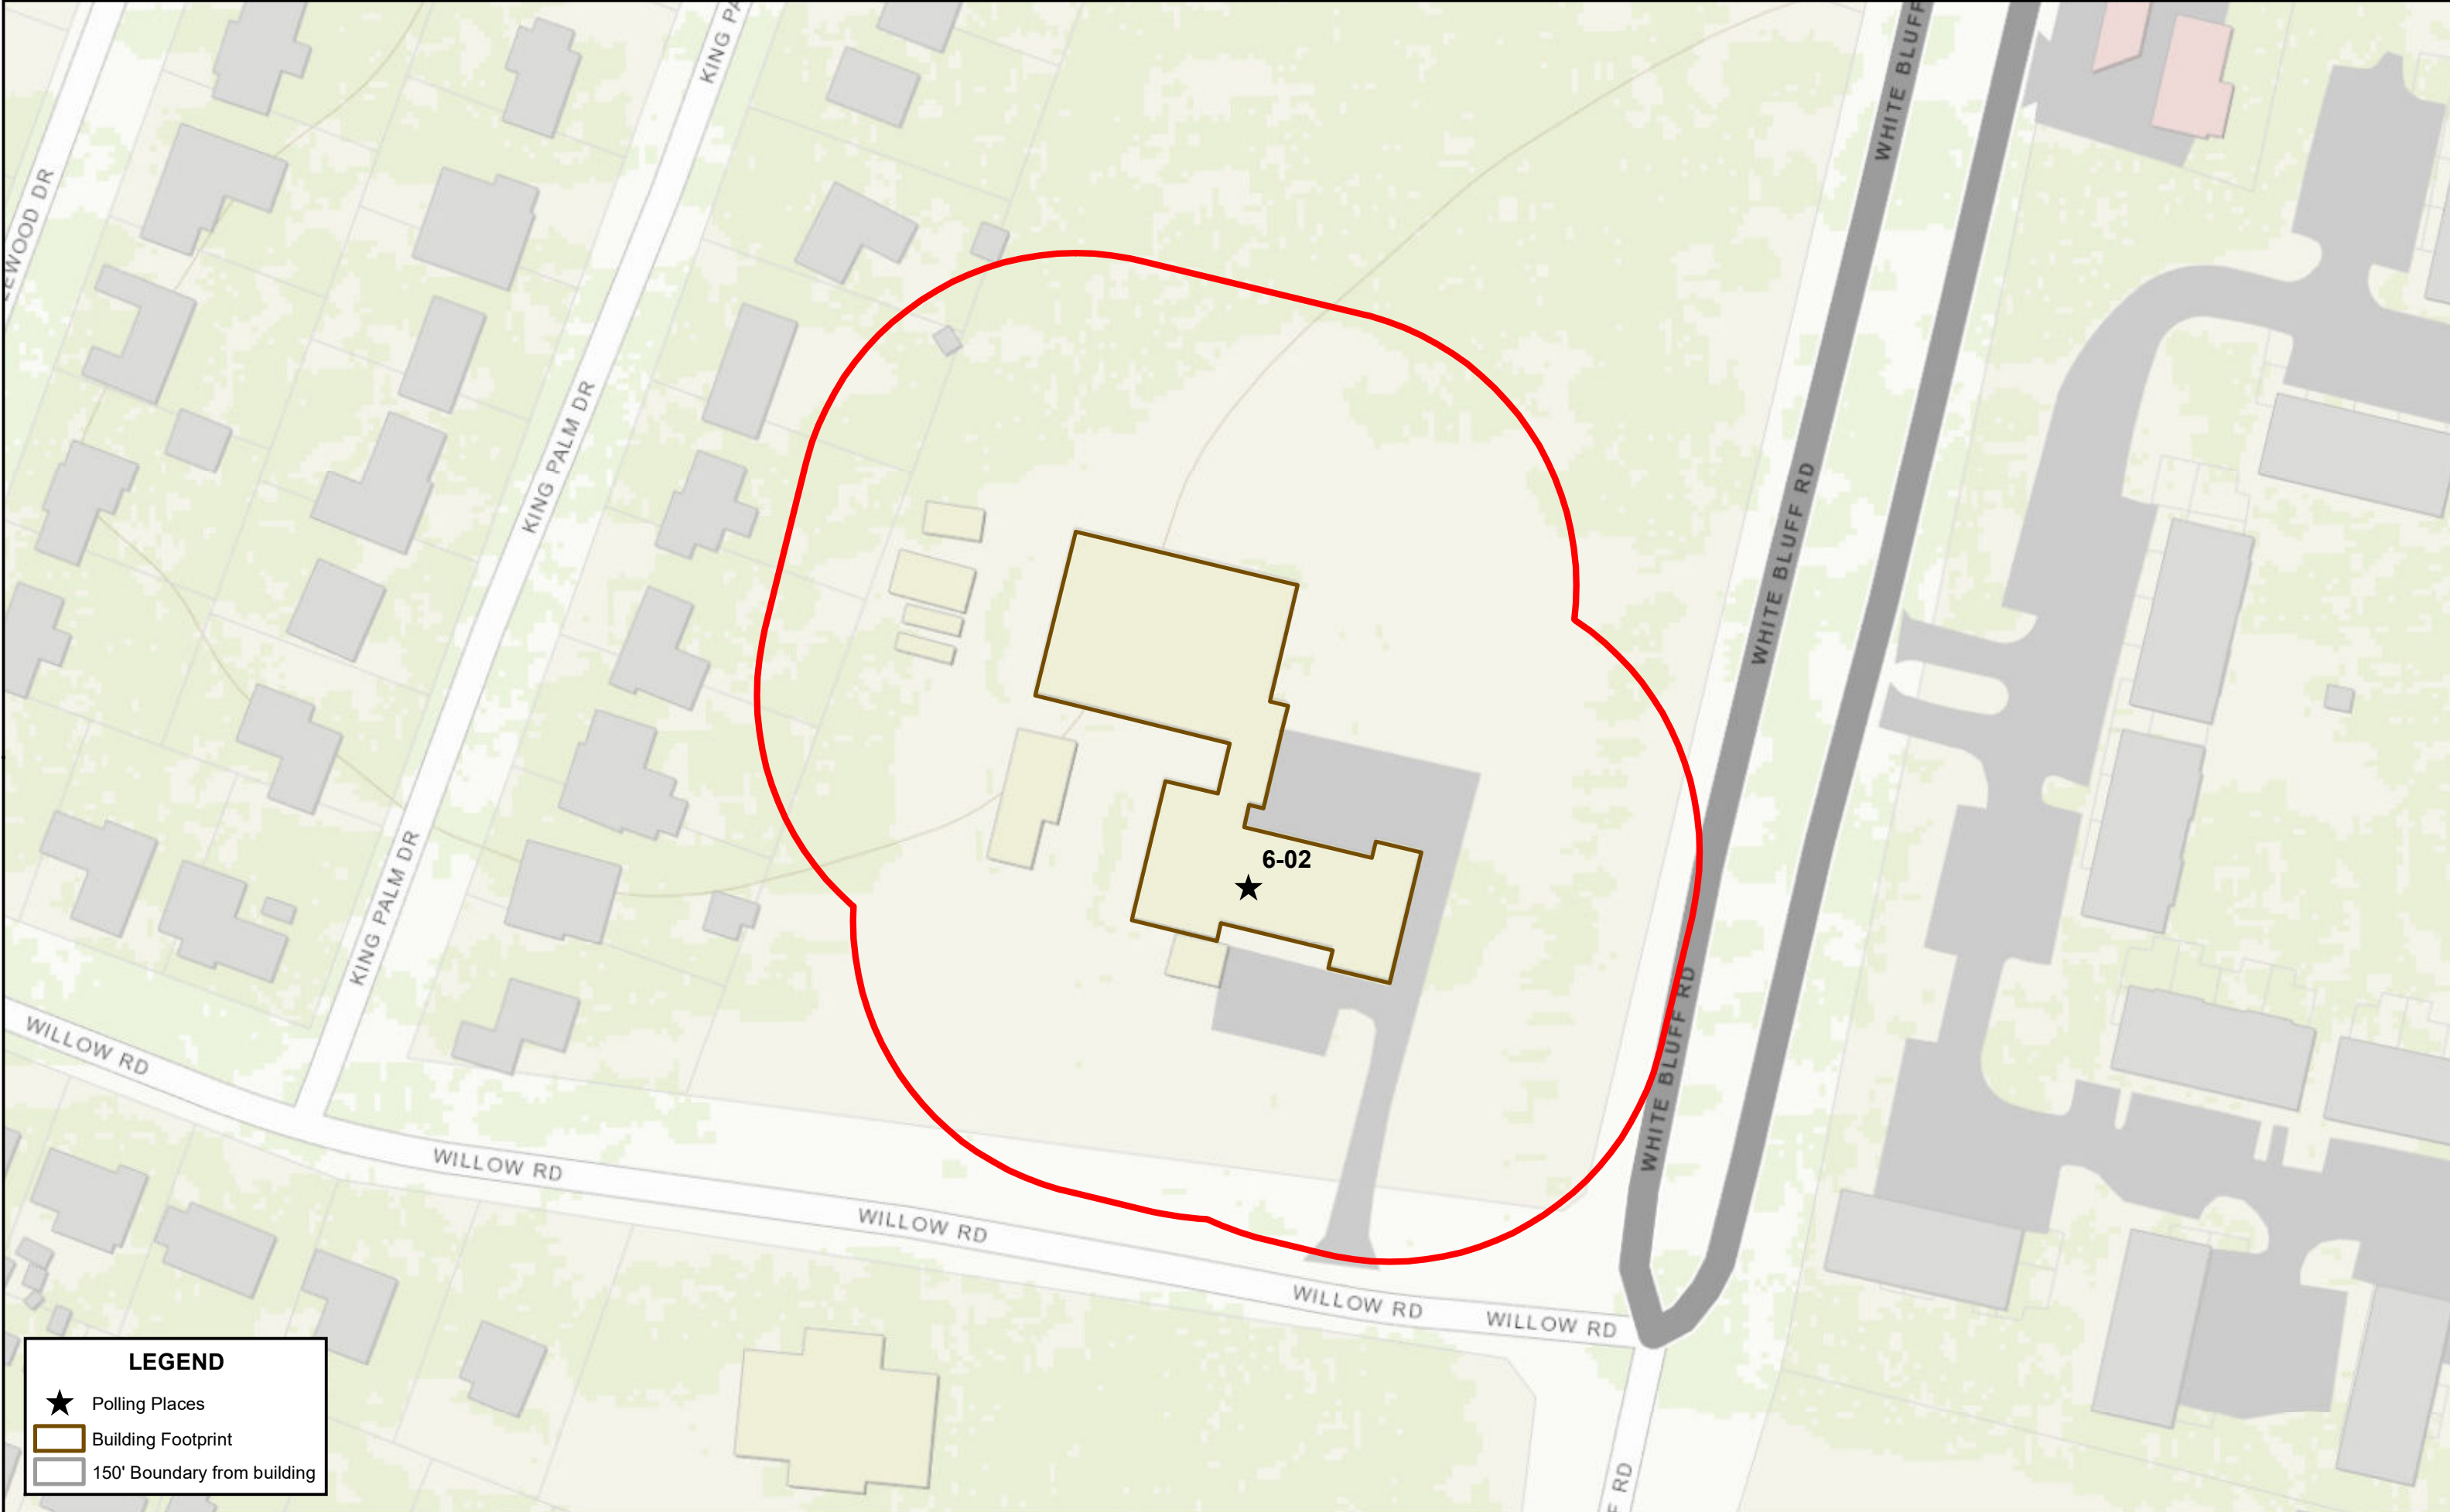

# Polling Place - Windsor Forest Baptist School - 12521 White Bluff Rd

**LEGEND**

- ★ Polling Places
- Building Footprint
- 150' Boundary from building