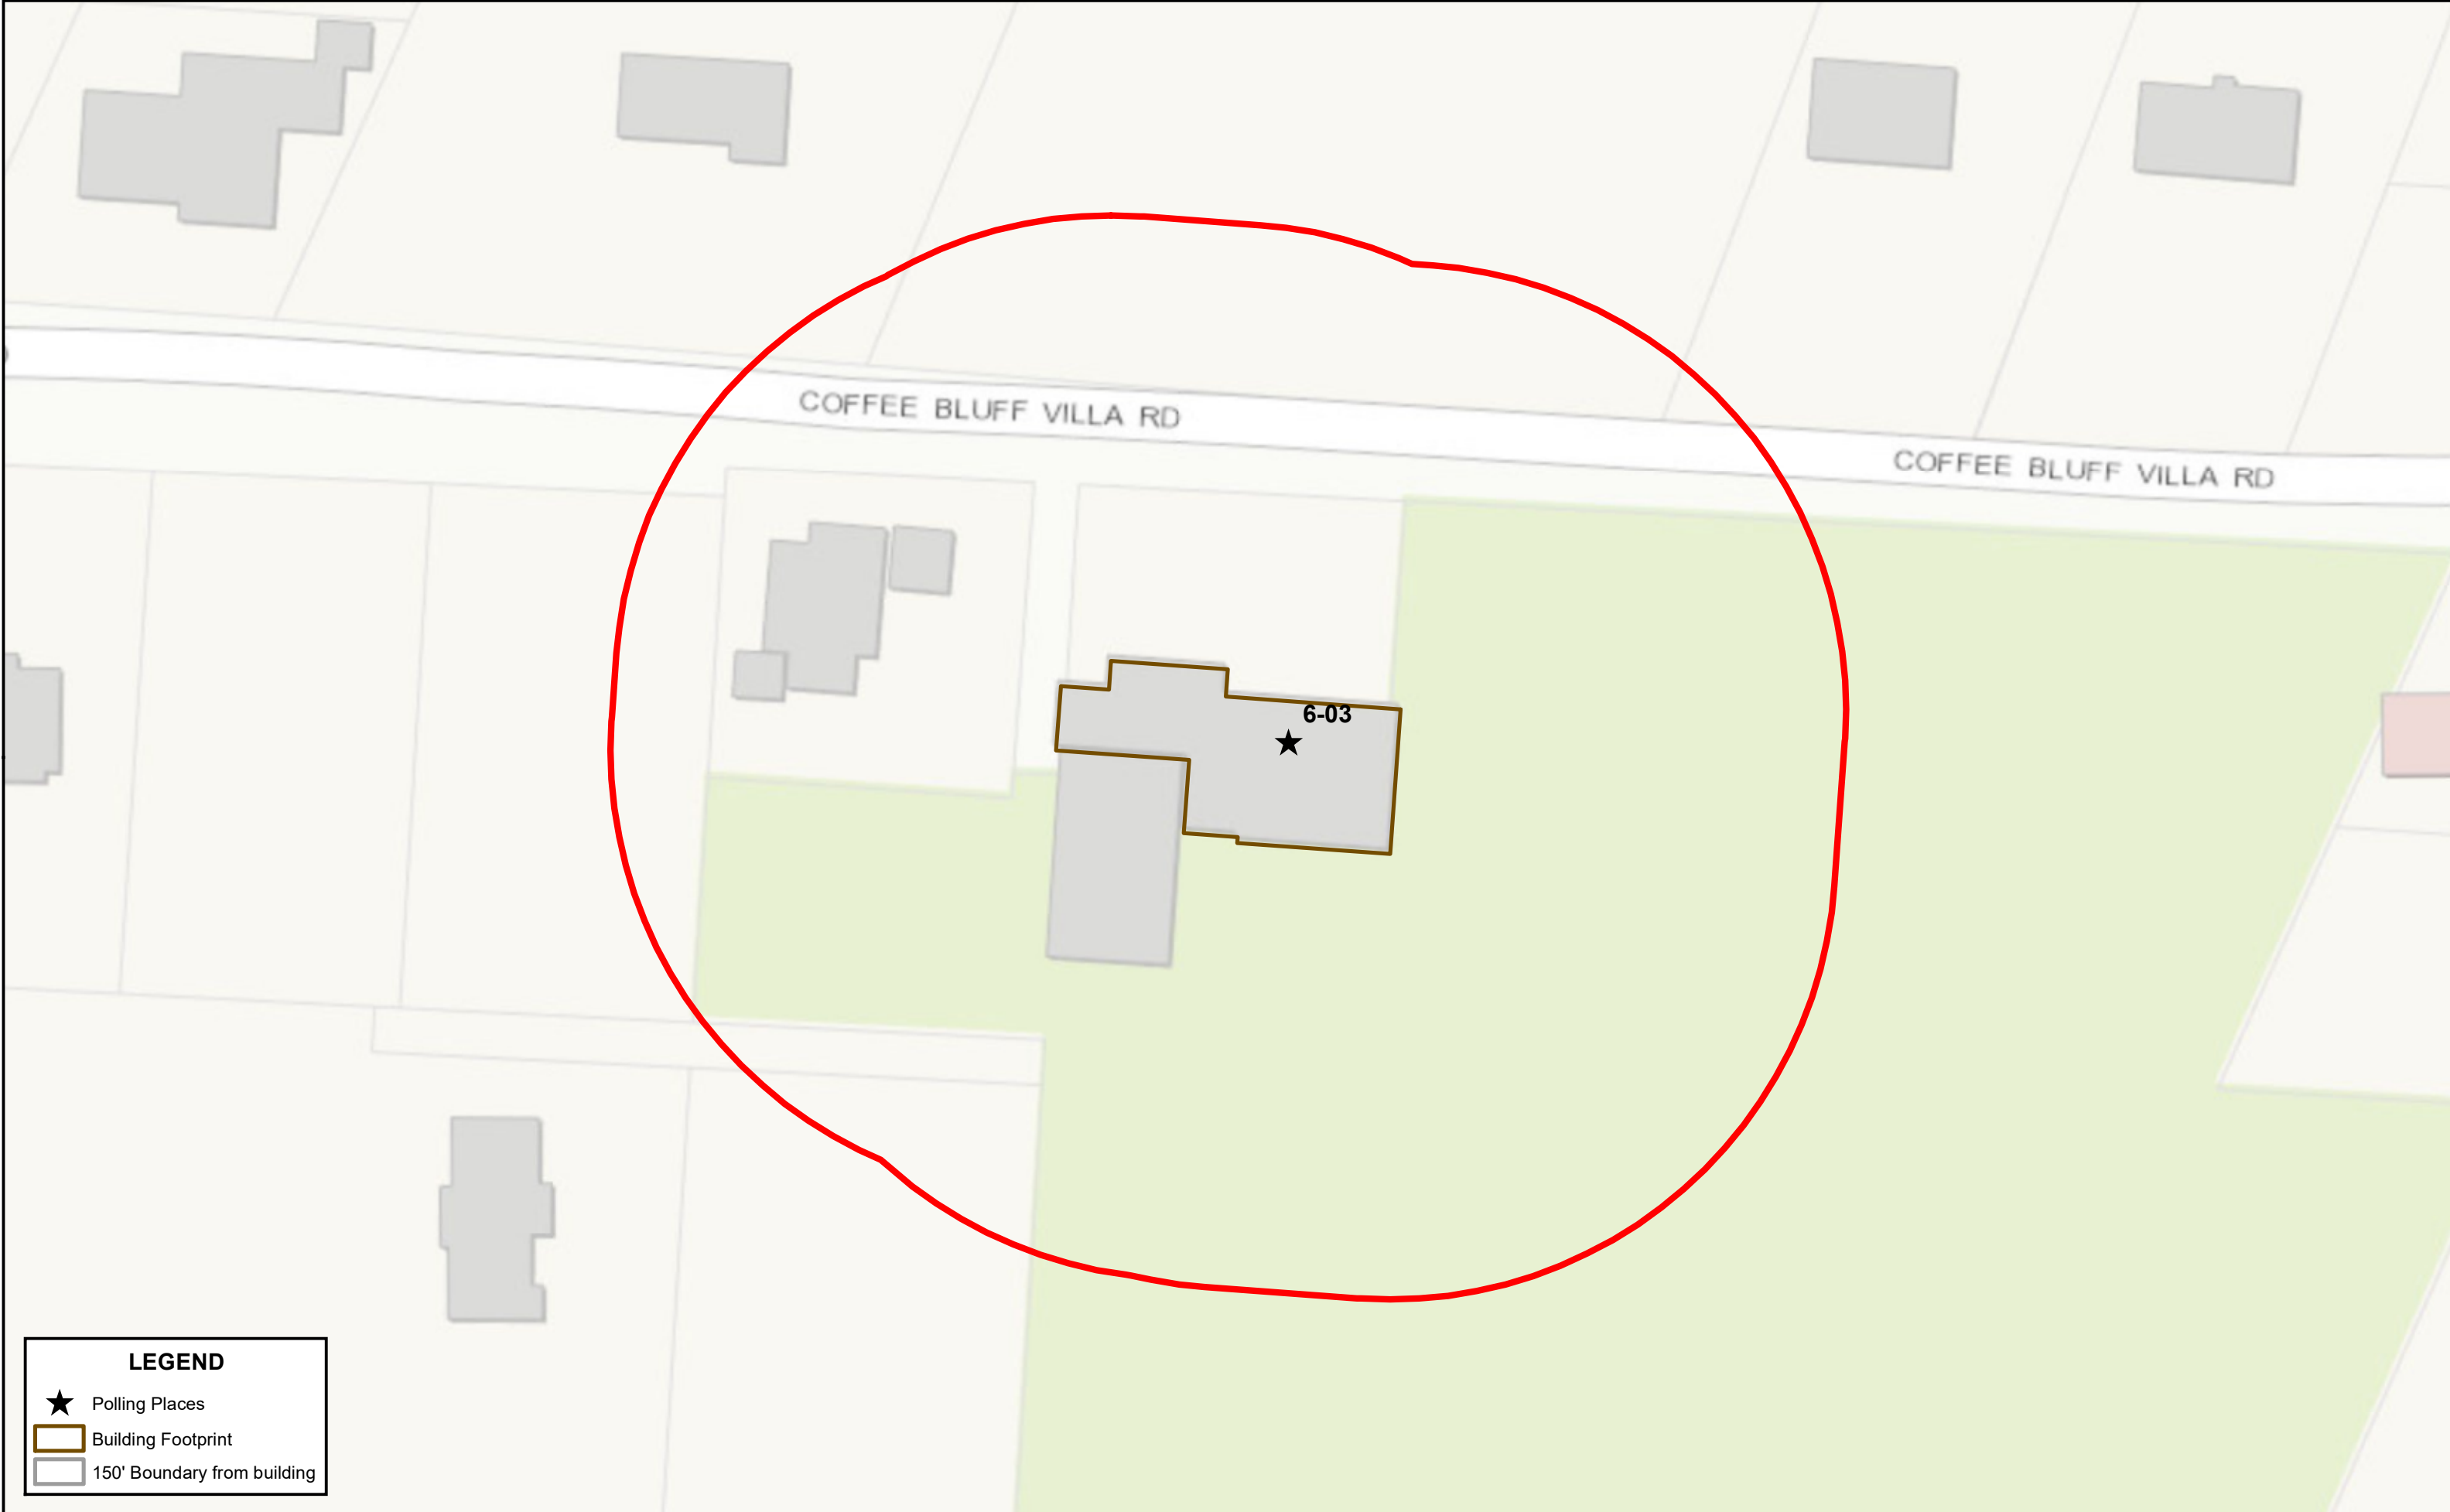

Polling Place - Crusader Community Center - 81 Coffee Bluff Villa Rd

LEGEND

- ★ Polling Places
- Building Footprint
- 150' Boundary from building