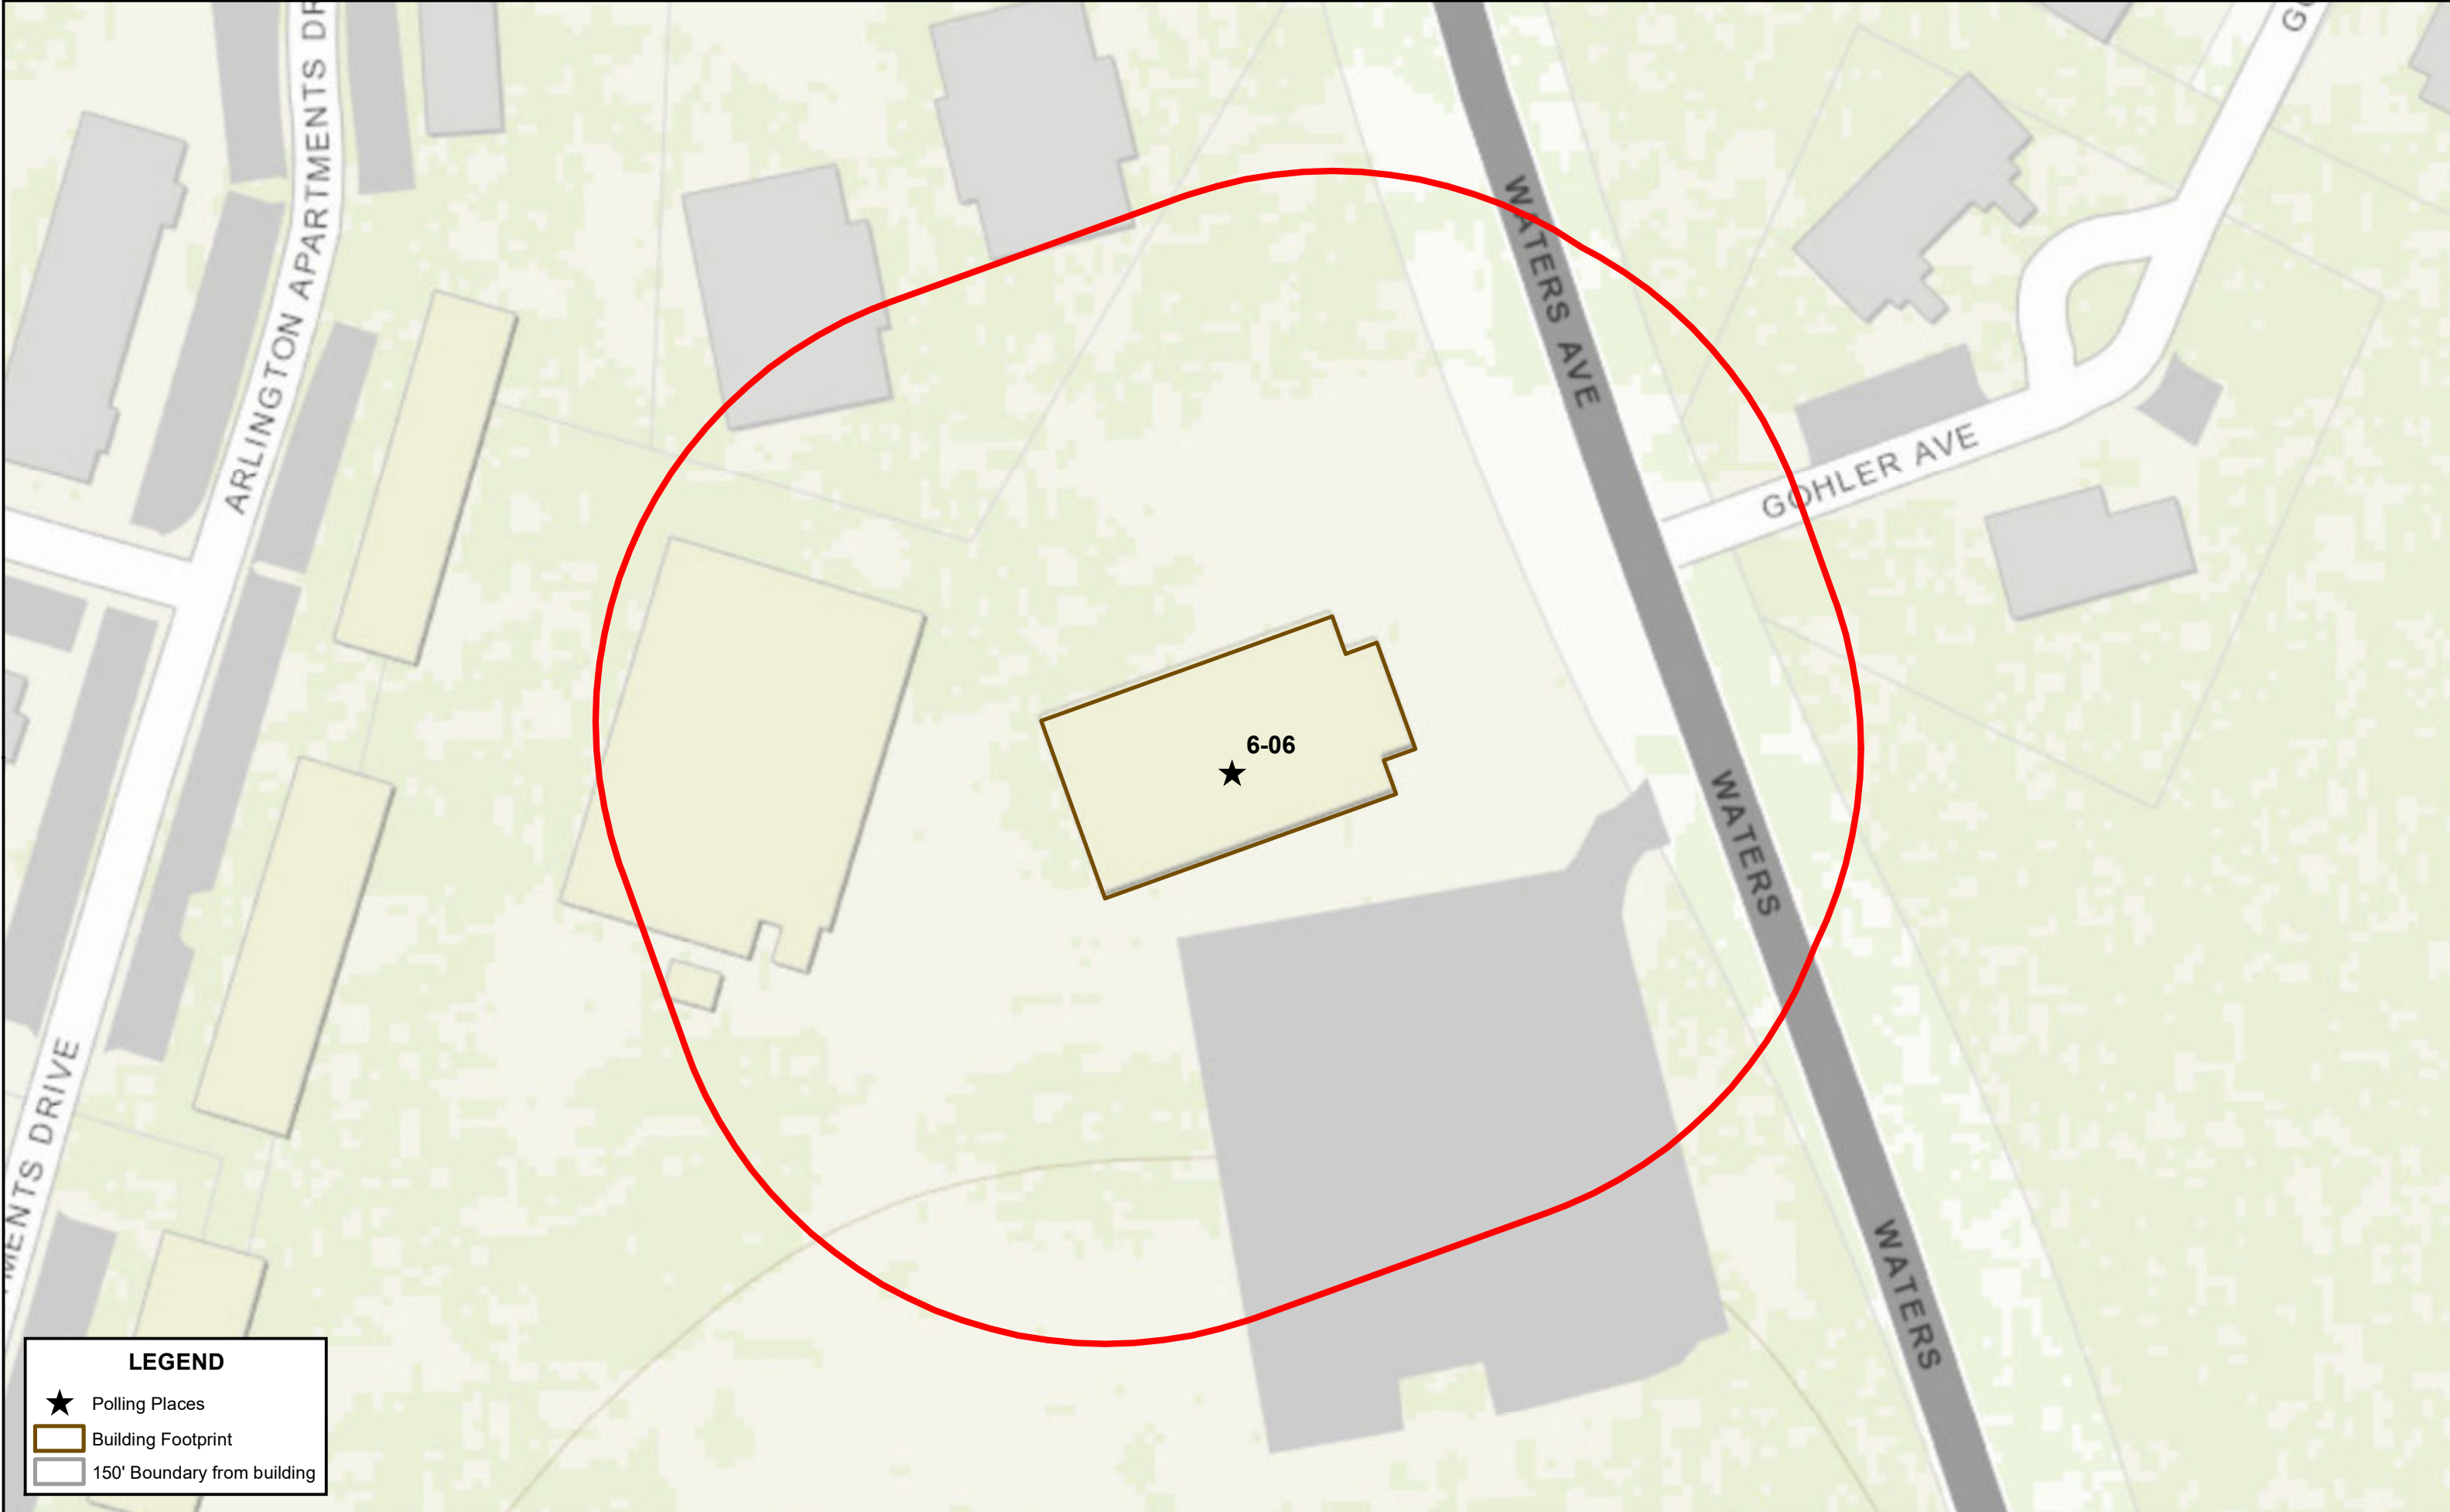

Polling Place - The Light - 8511 Waters Ave

LEGEND

- ★ Polling Places
- Building Footprint
- 150' Boundary from building