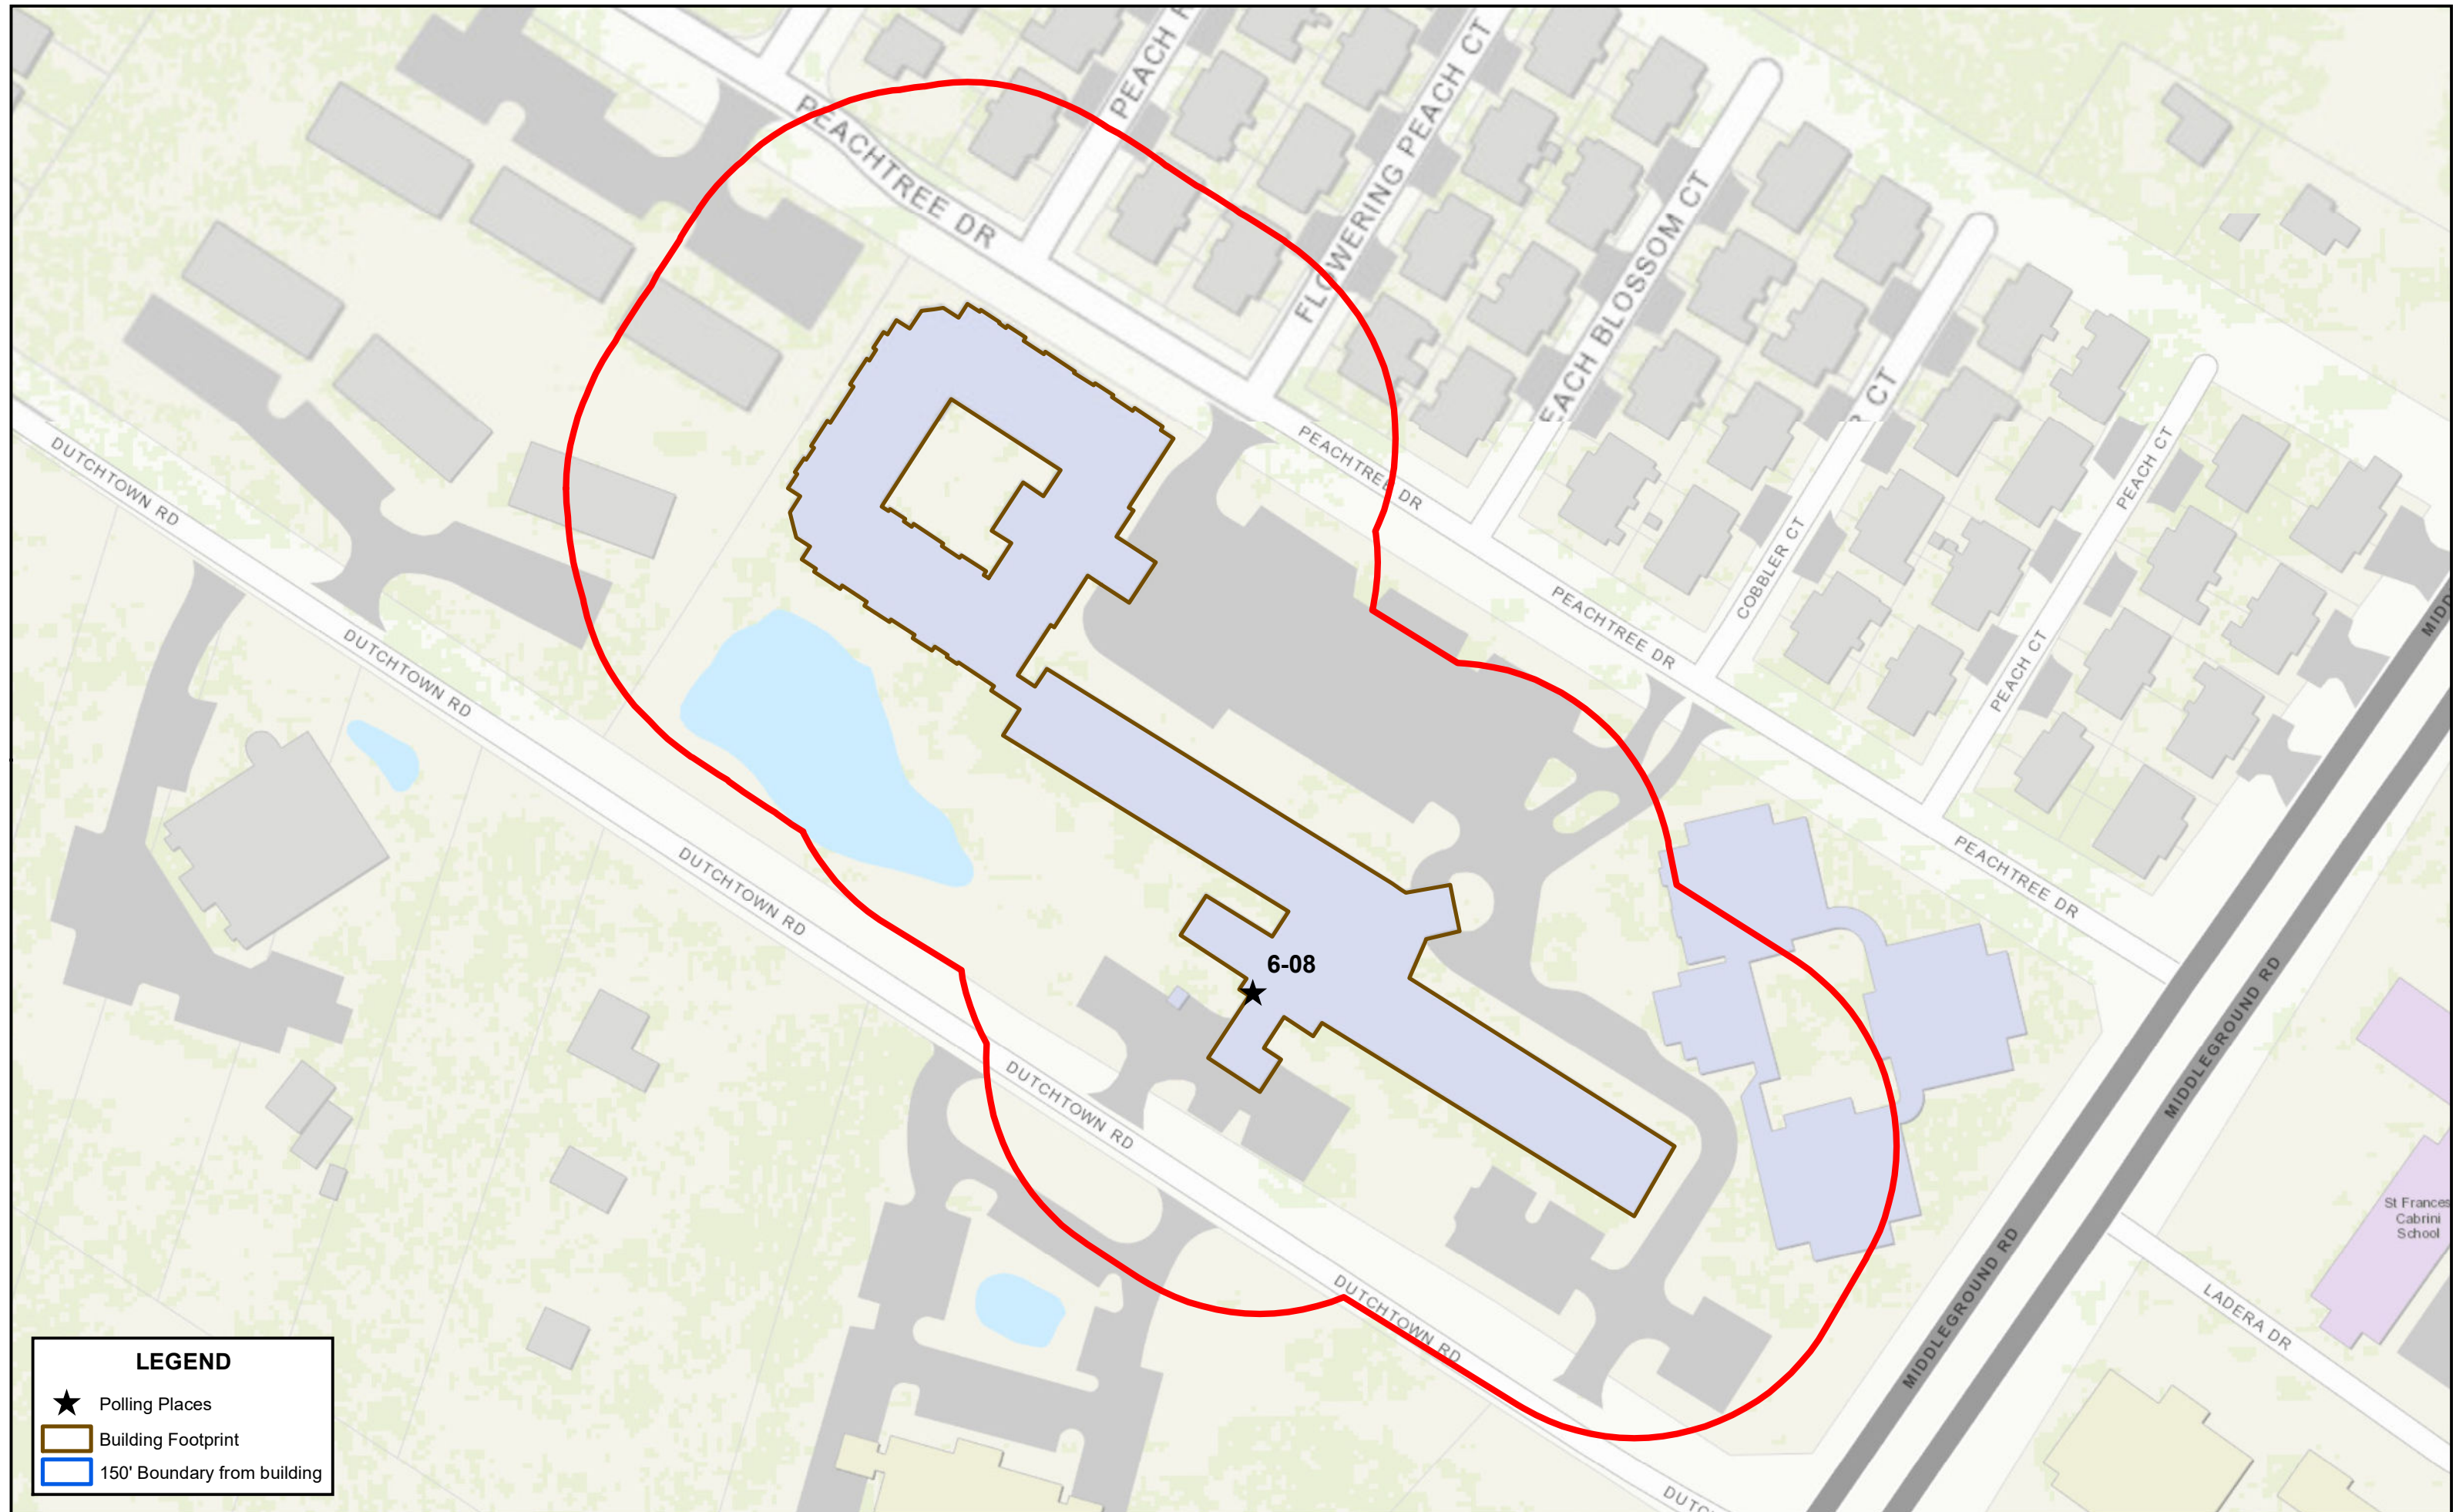

Polling Place -Savannah Commons - 1 Peachtree Drive

LEGEND

- ★ Polling Places
- Building Footprint
- 150' Boundary from building