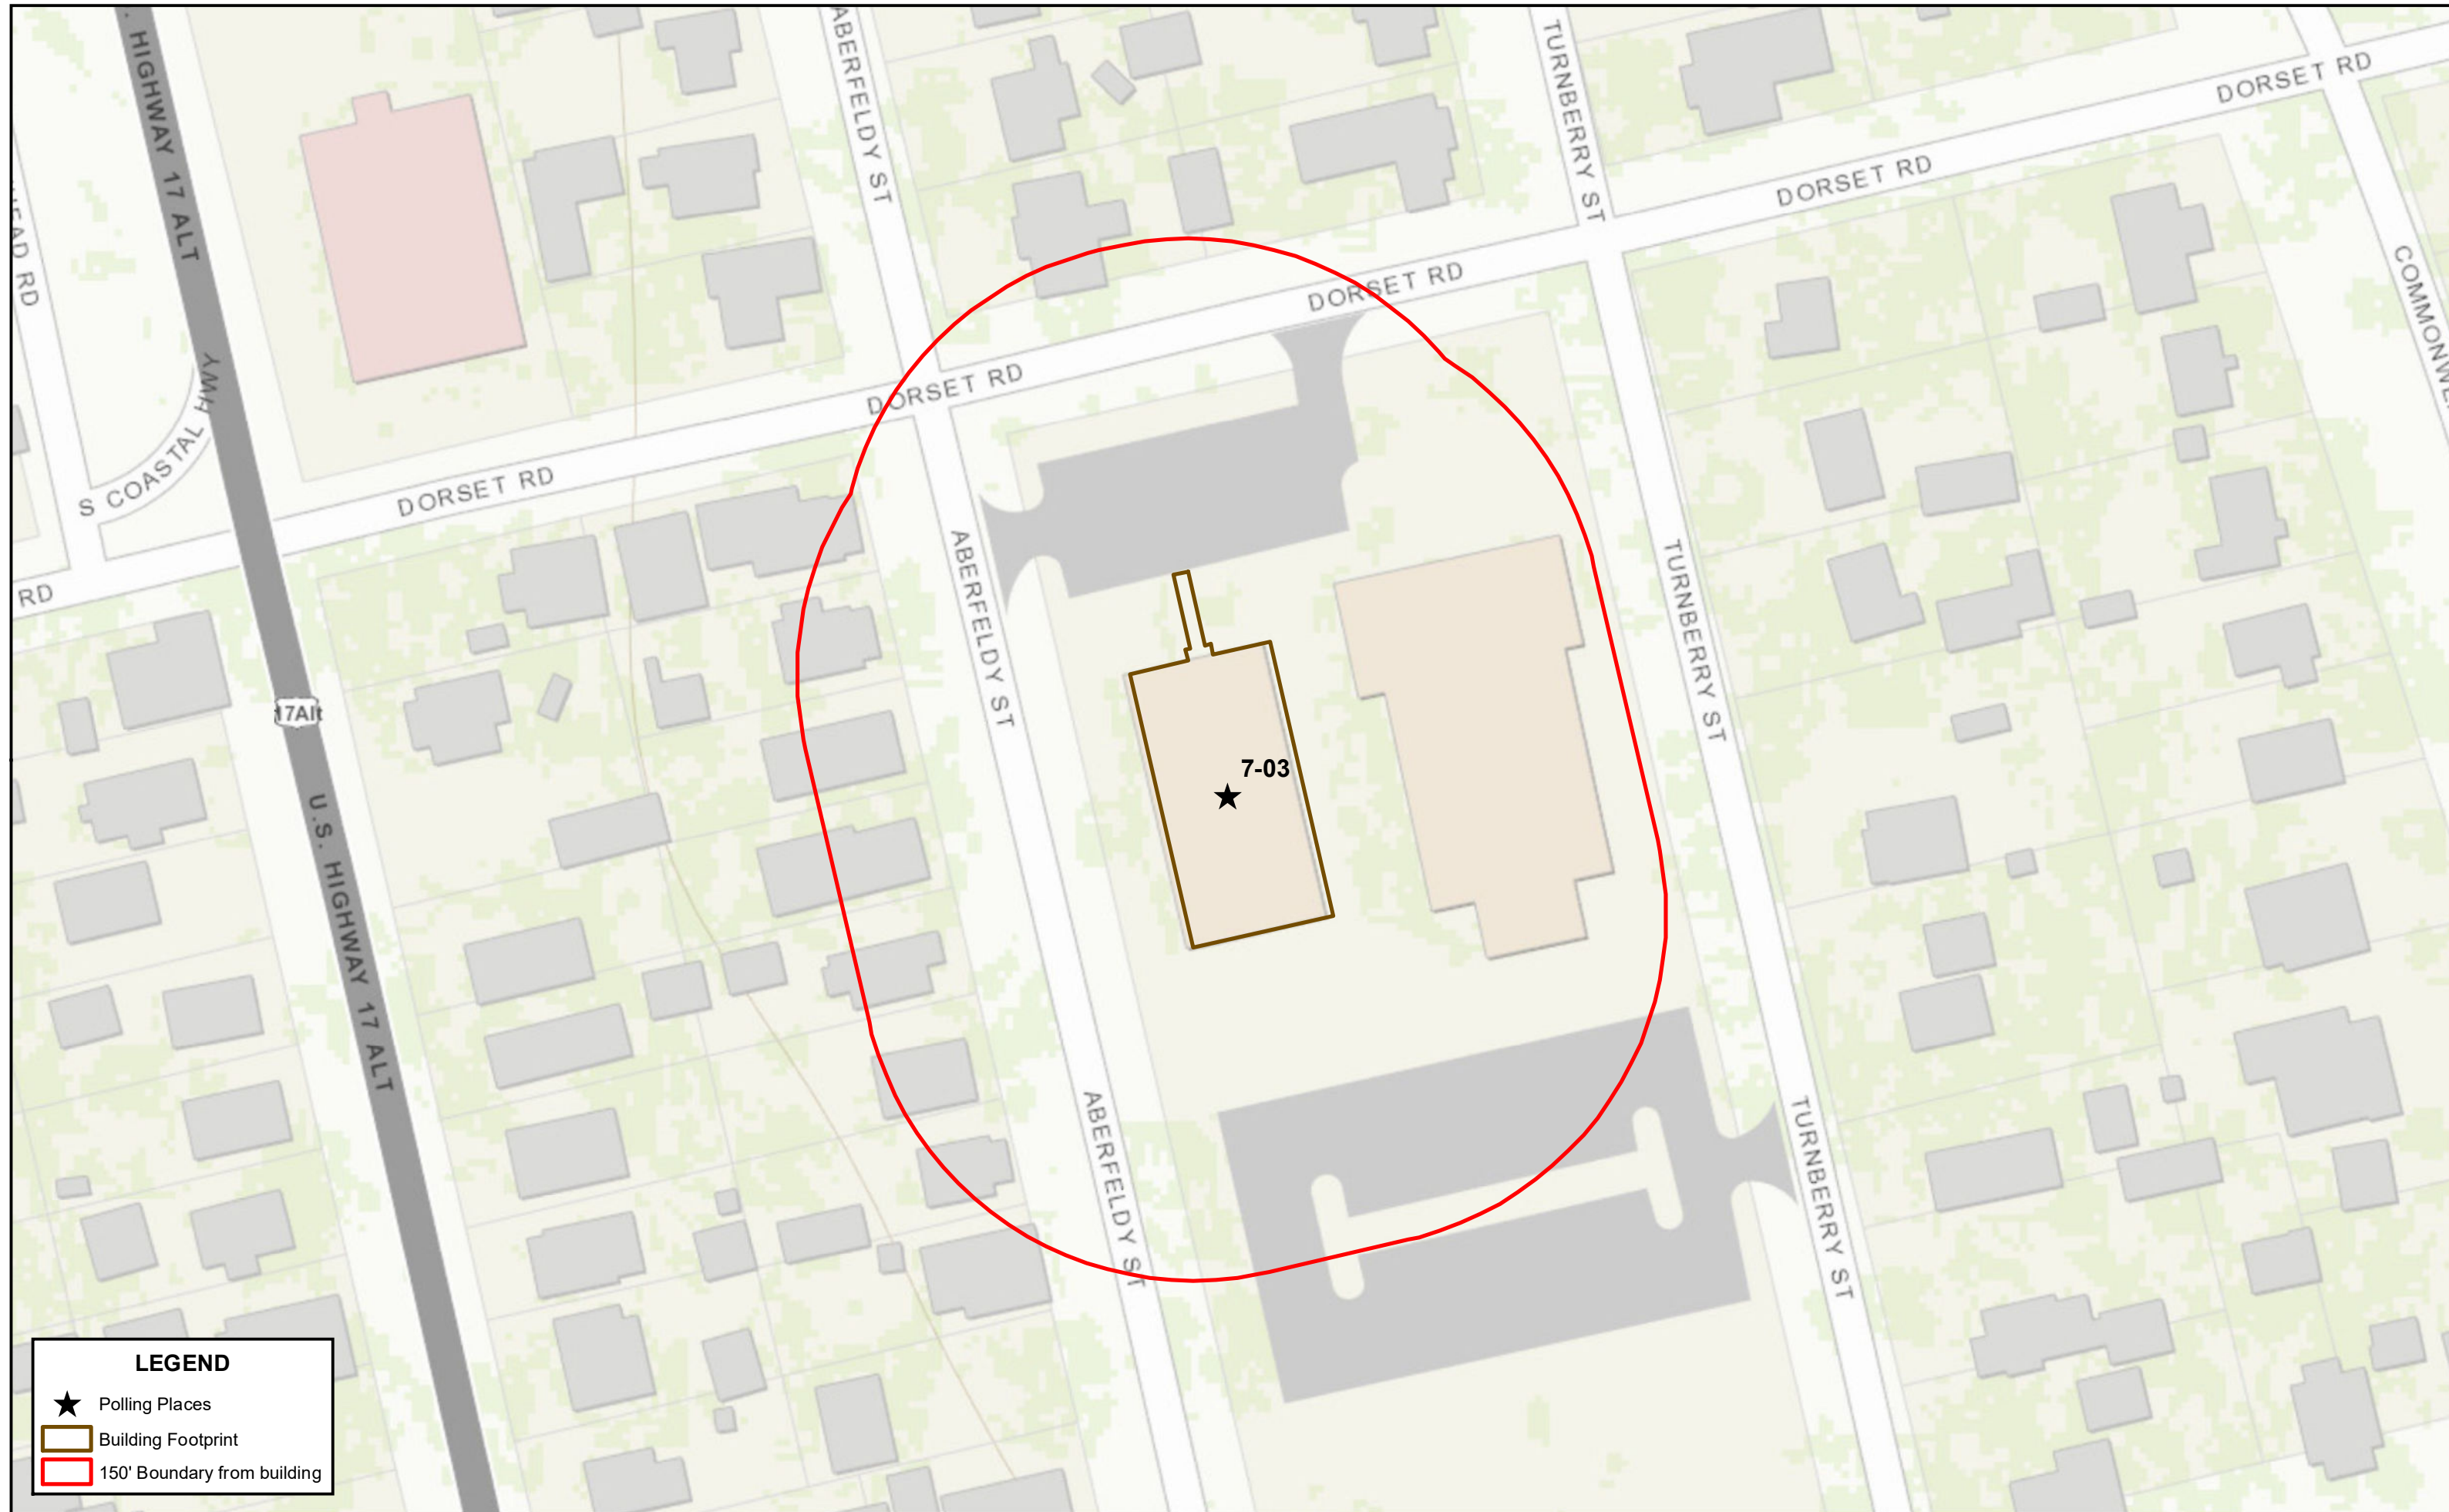

Polling Place - Preston B. Edwards Gymnasium - 101 Turnberry St

LEGEND

- ★ Polling Places
- Building Footprint
- 150' Boundary from building