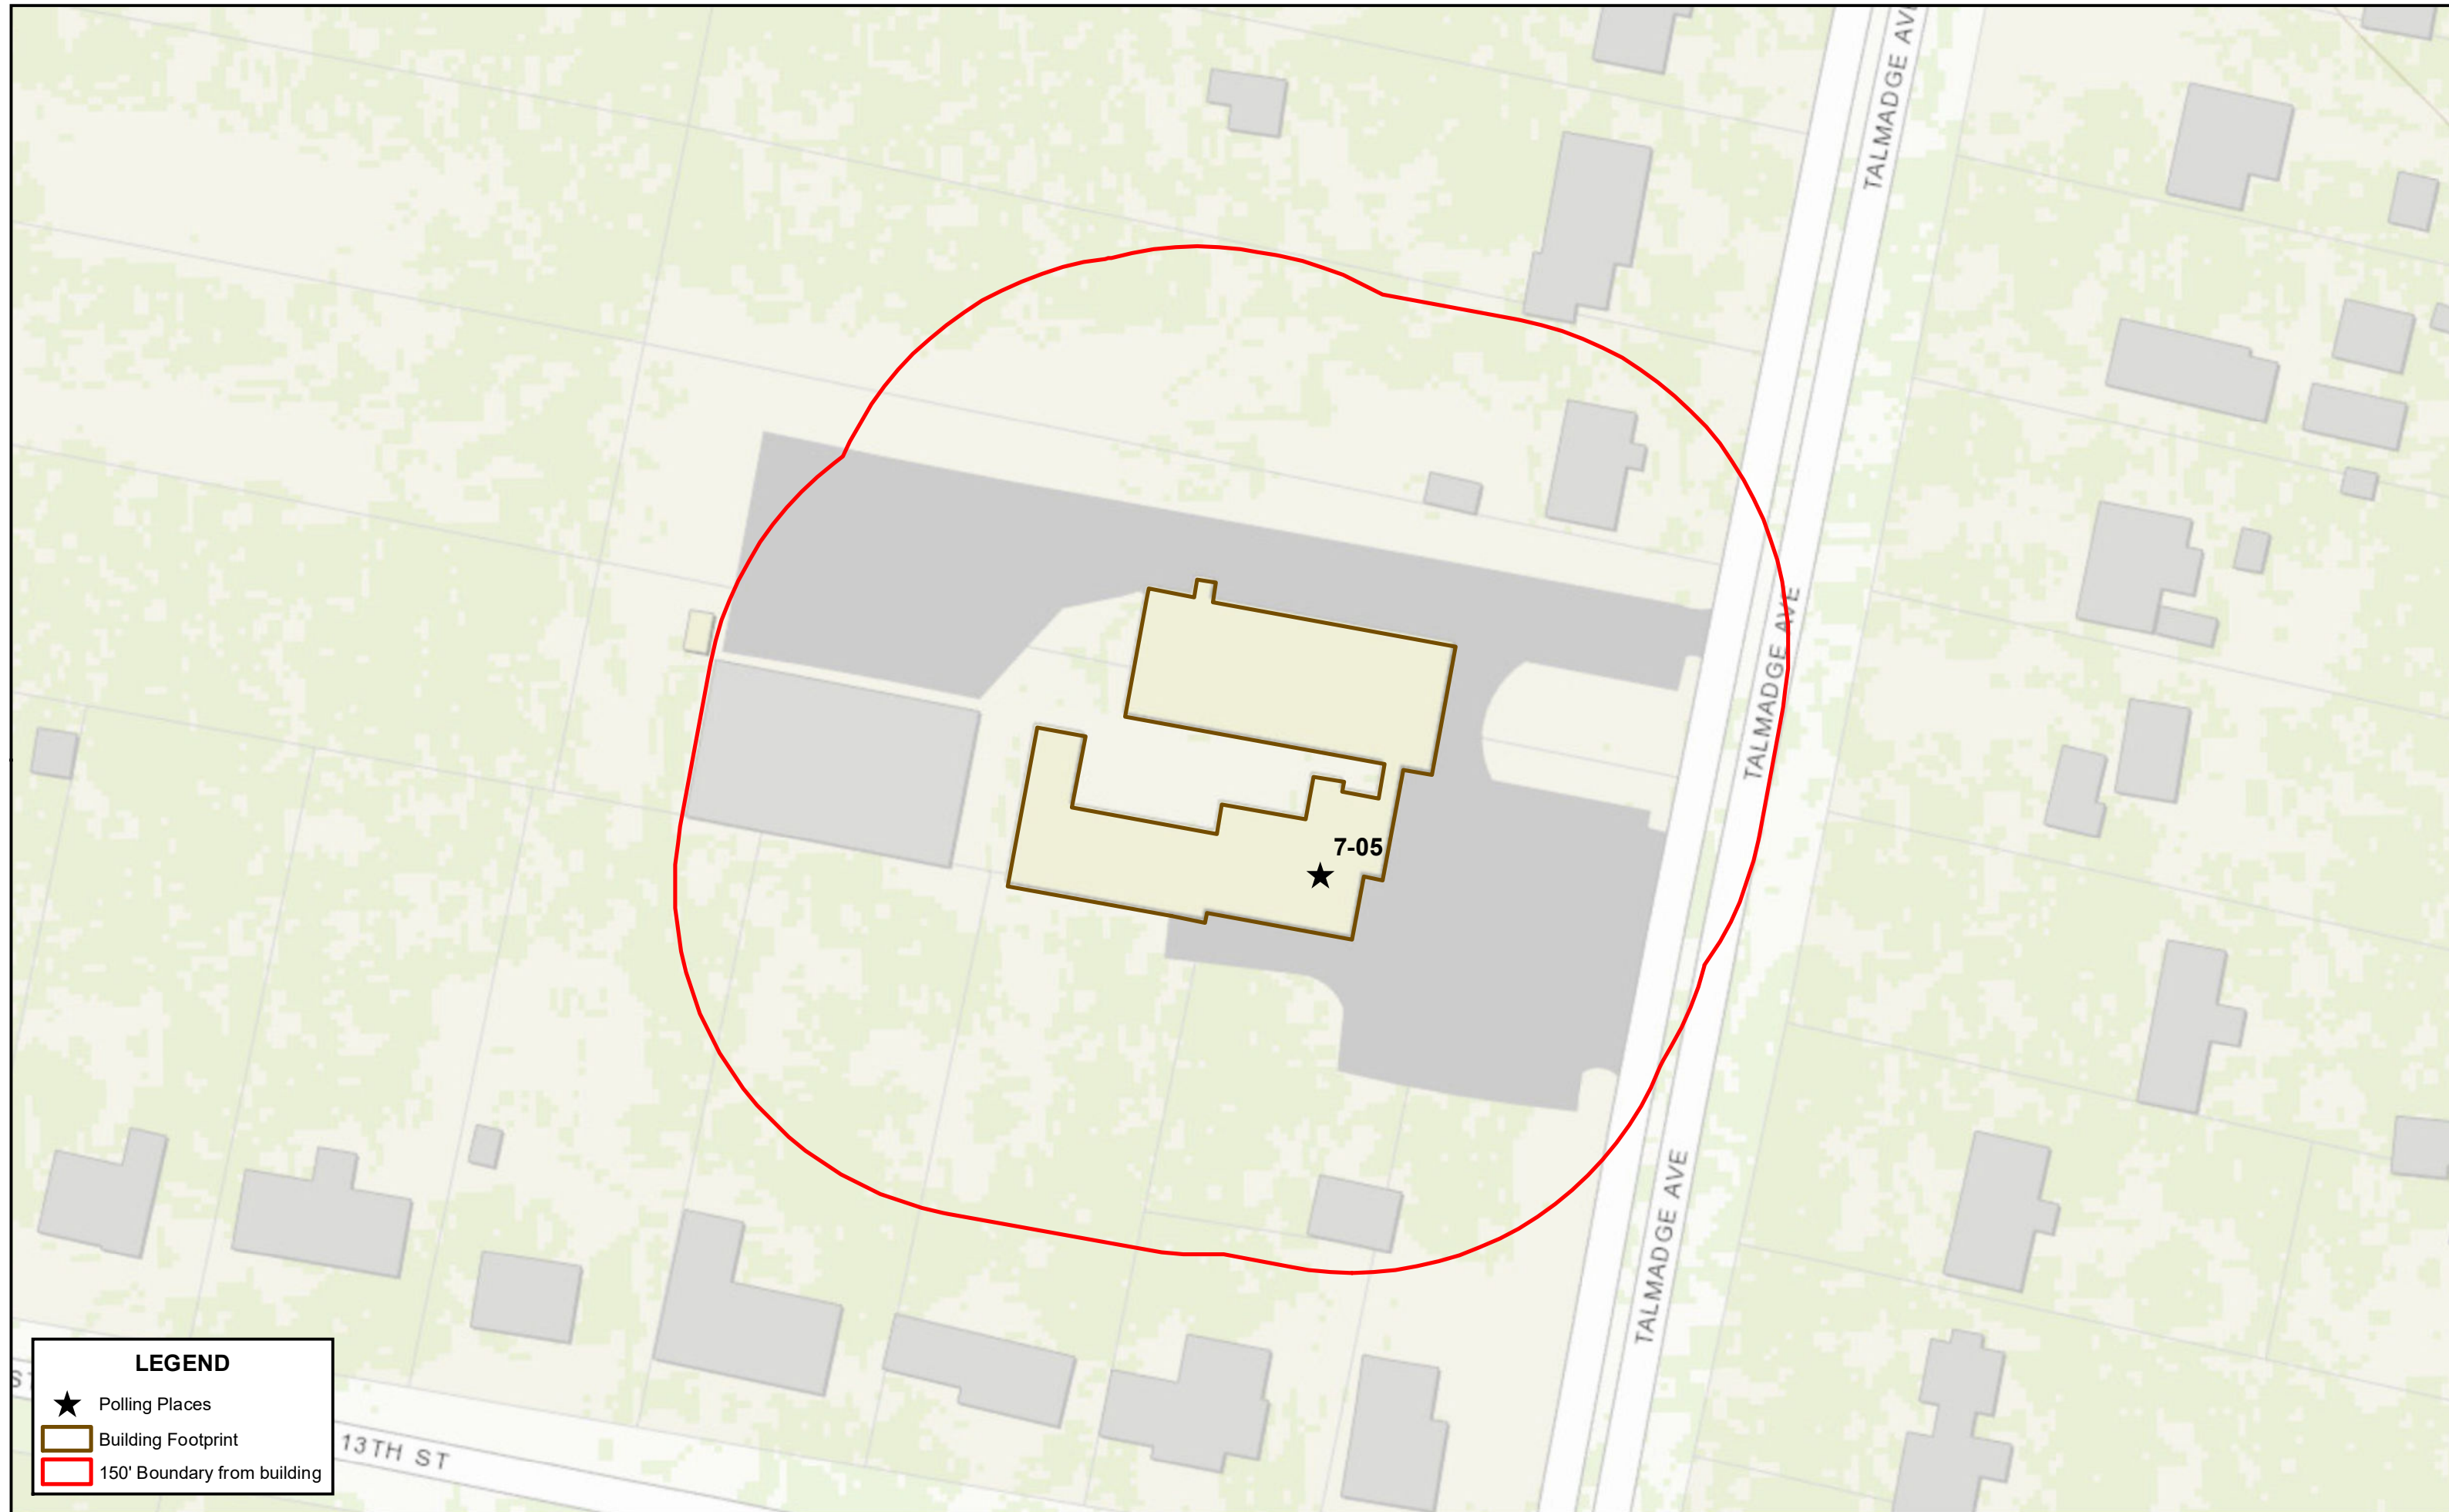

Polling Place - Woodlawn Baptist Church - 407 Talmadge Ave

0 25 50 100 150 200 Feet

LEGEND

- ★ Polling Places
- Building Footprint
- 150' Boundary from building