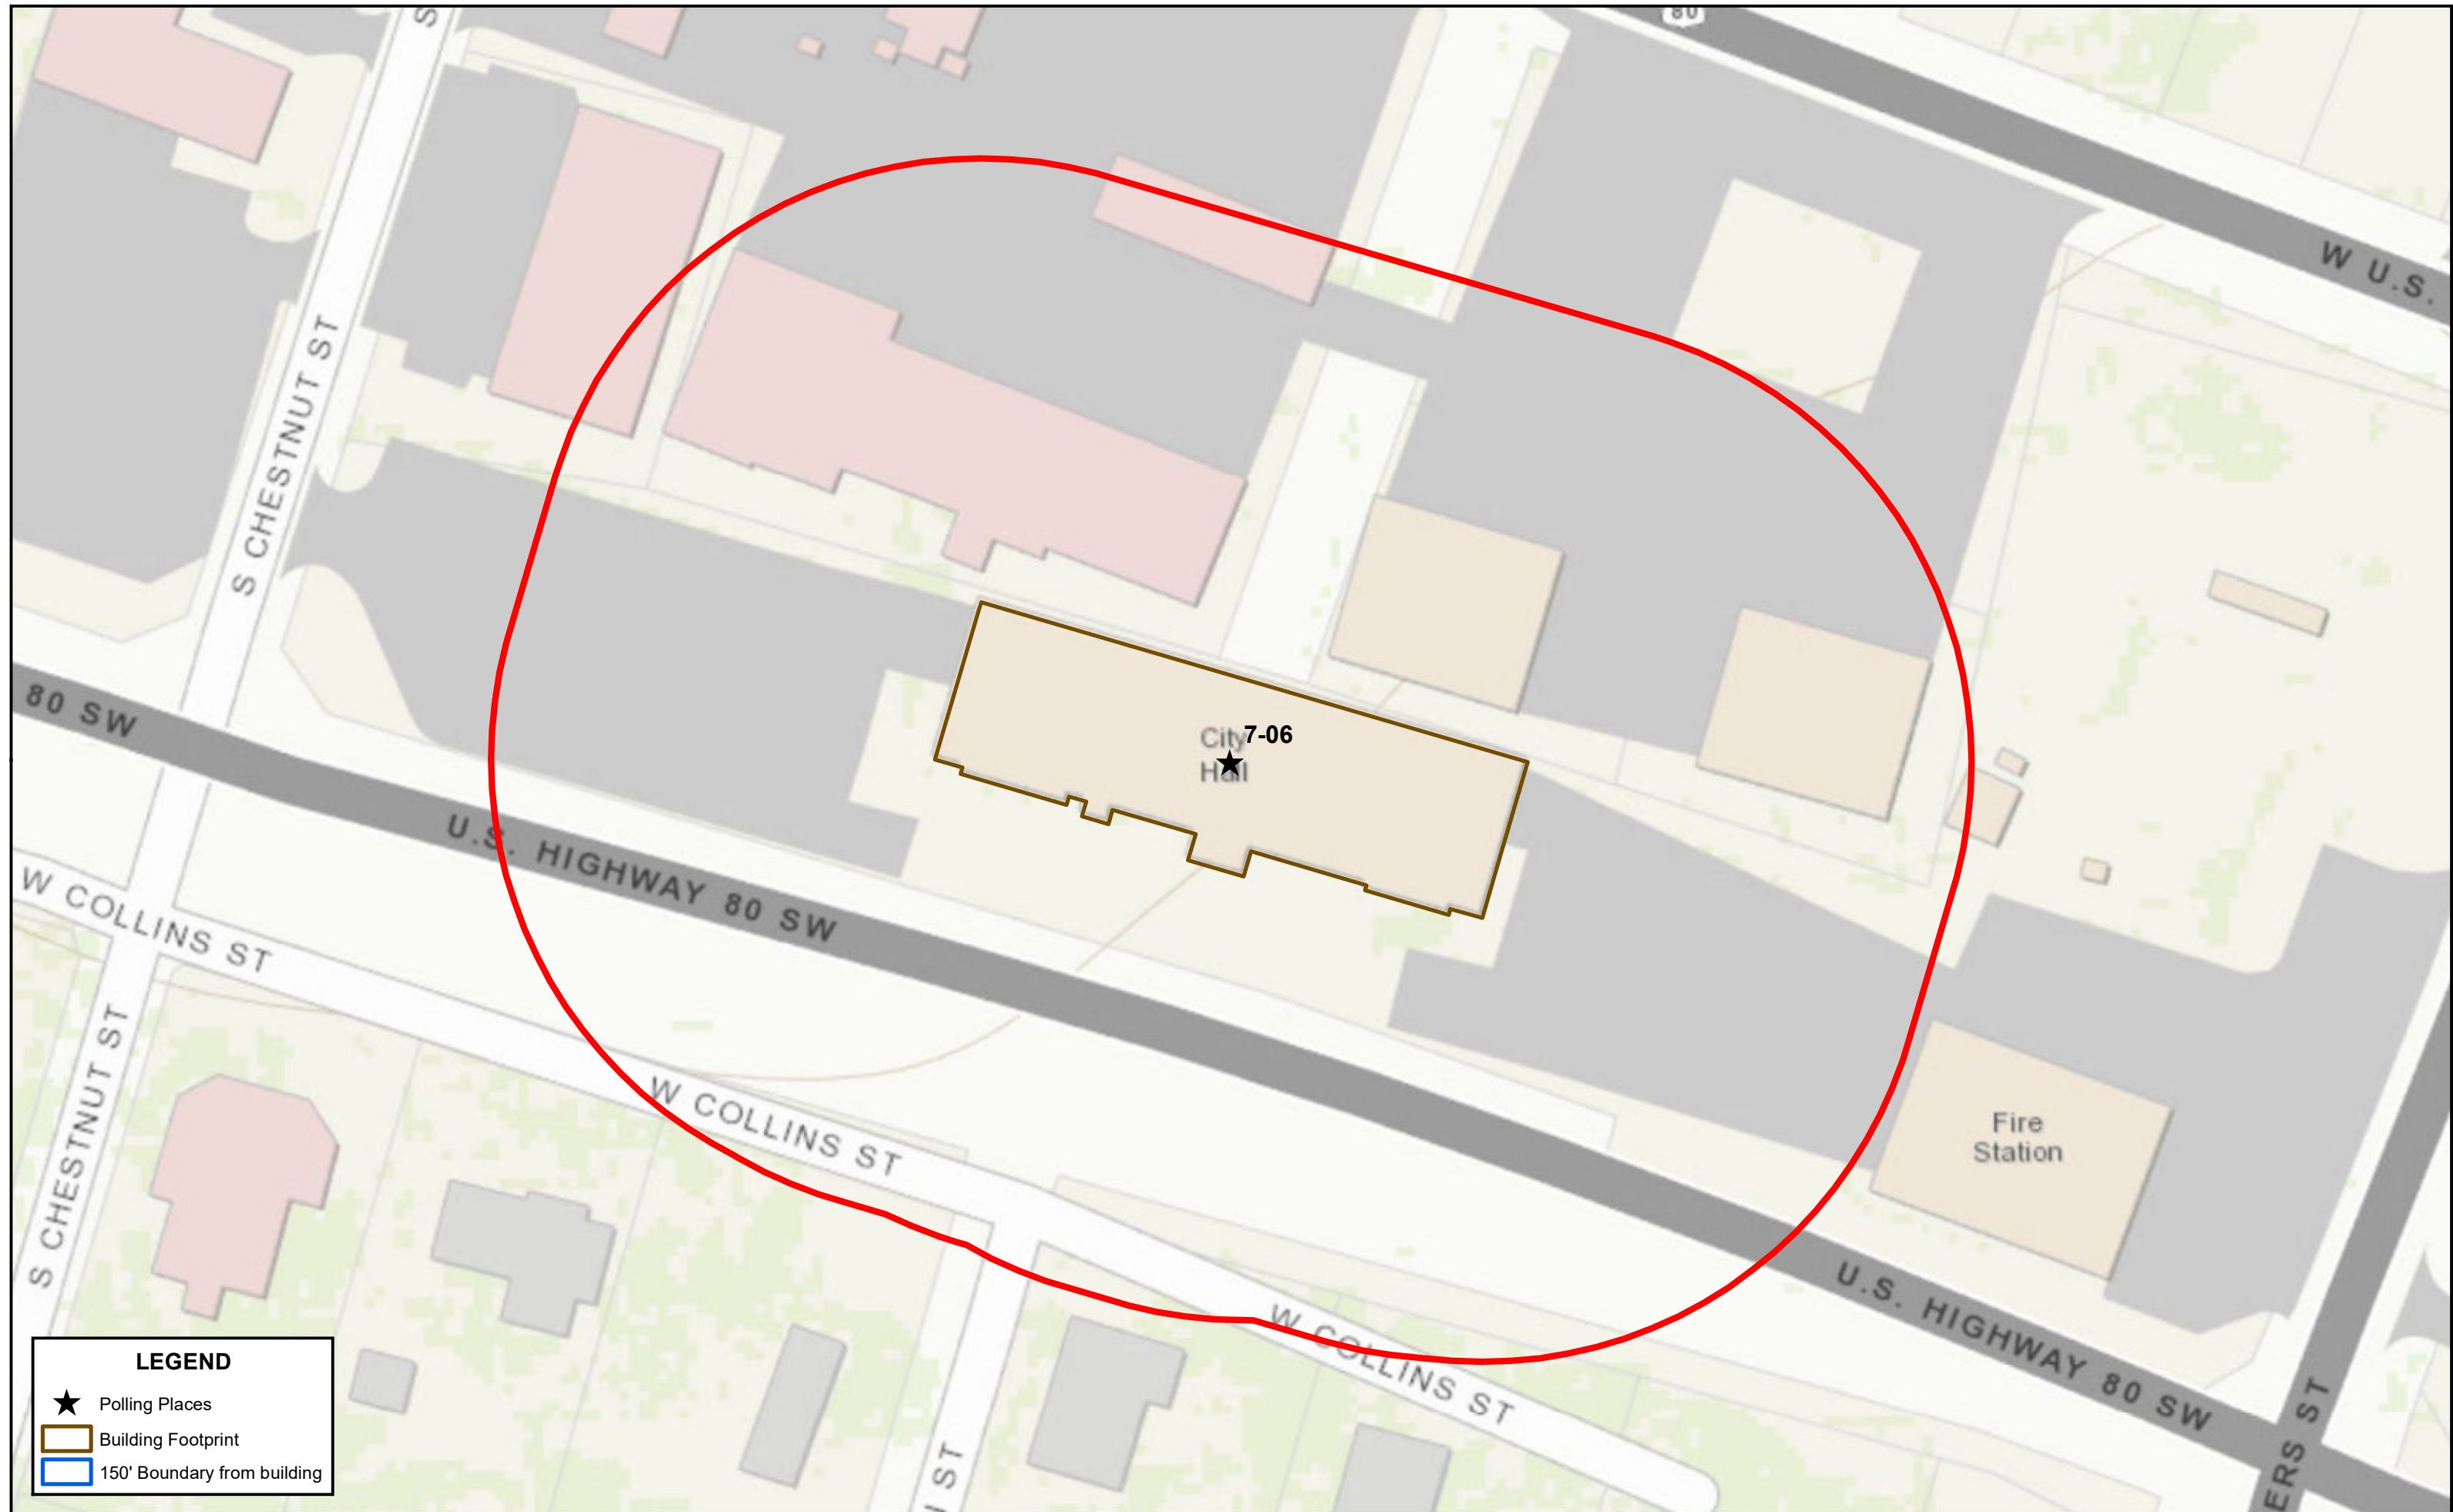

Polling Place - Pooler City Hall - 100 SW Highway 80

LEGEND

- ★ Polling Places
- Building Footprint
- 150' Boundary from building