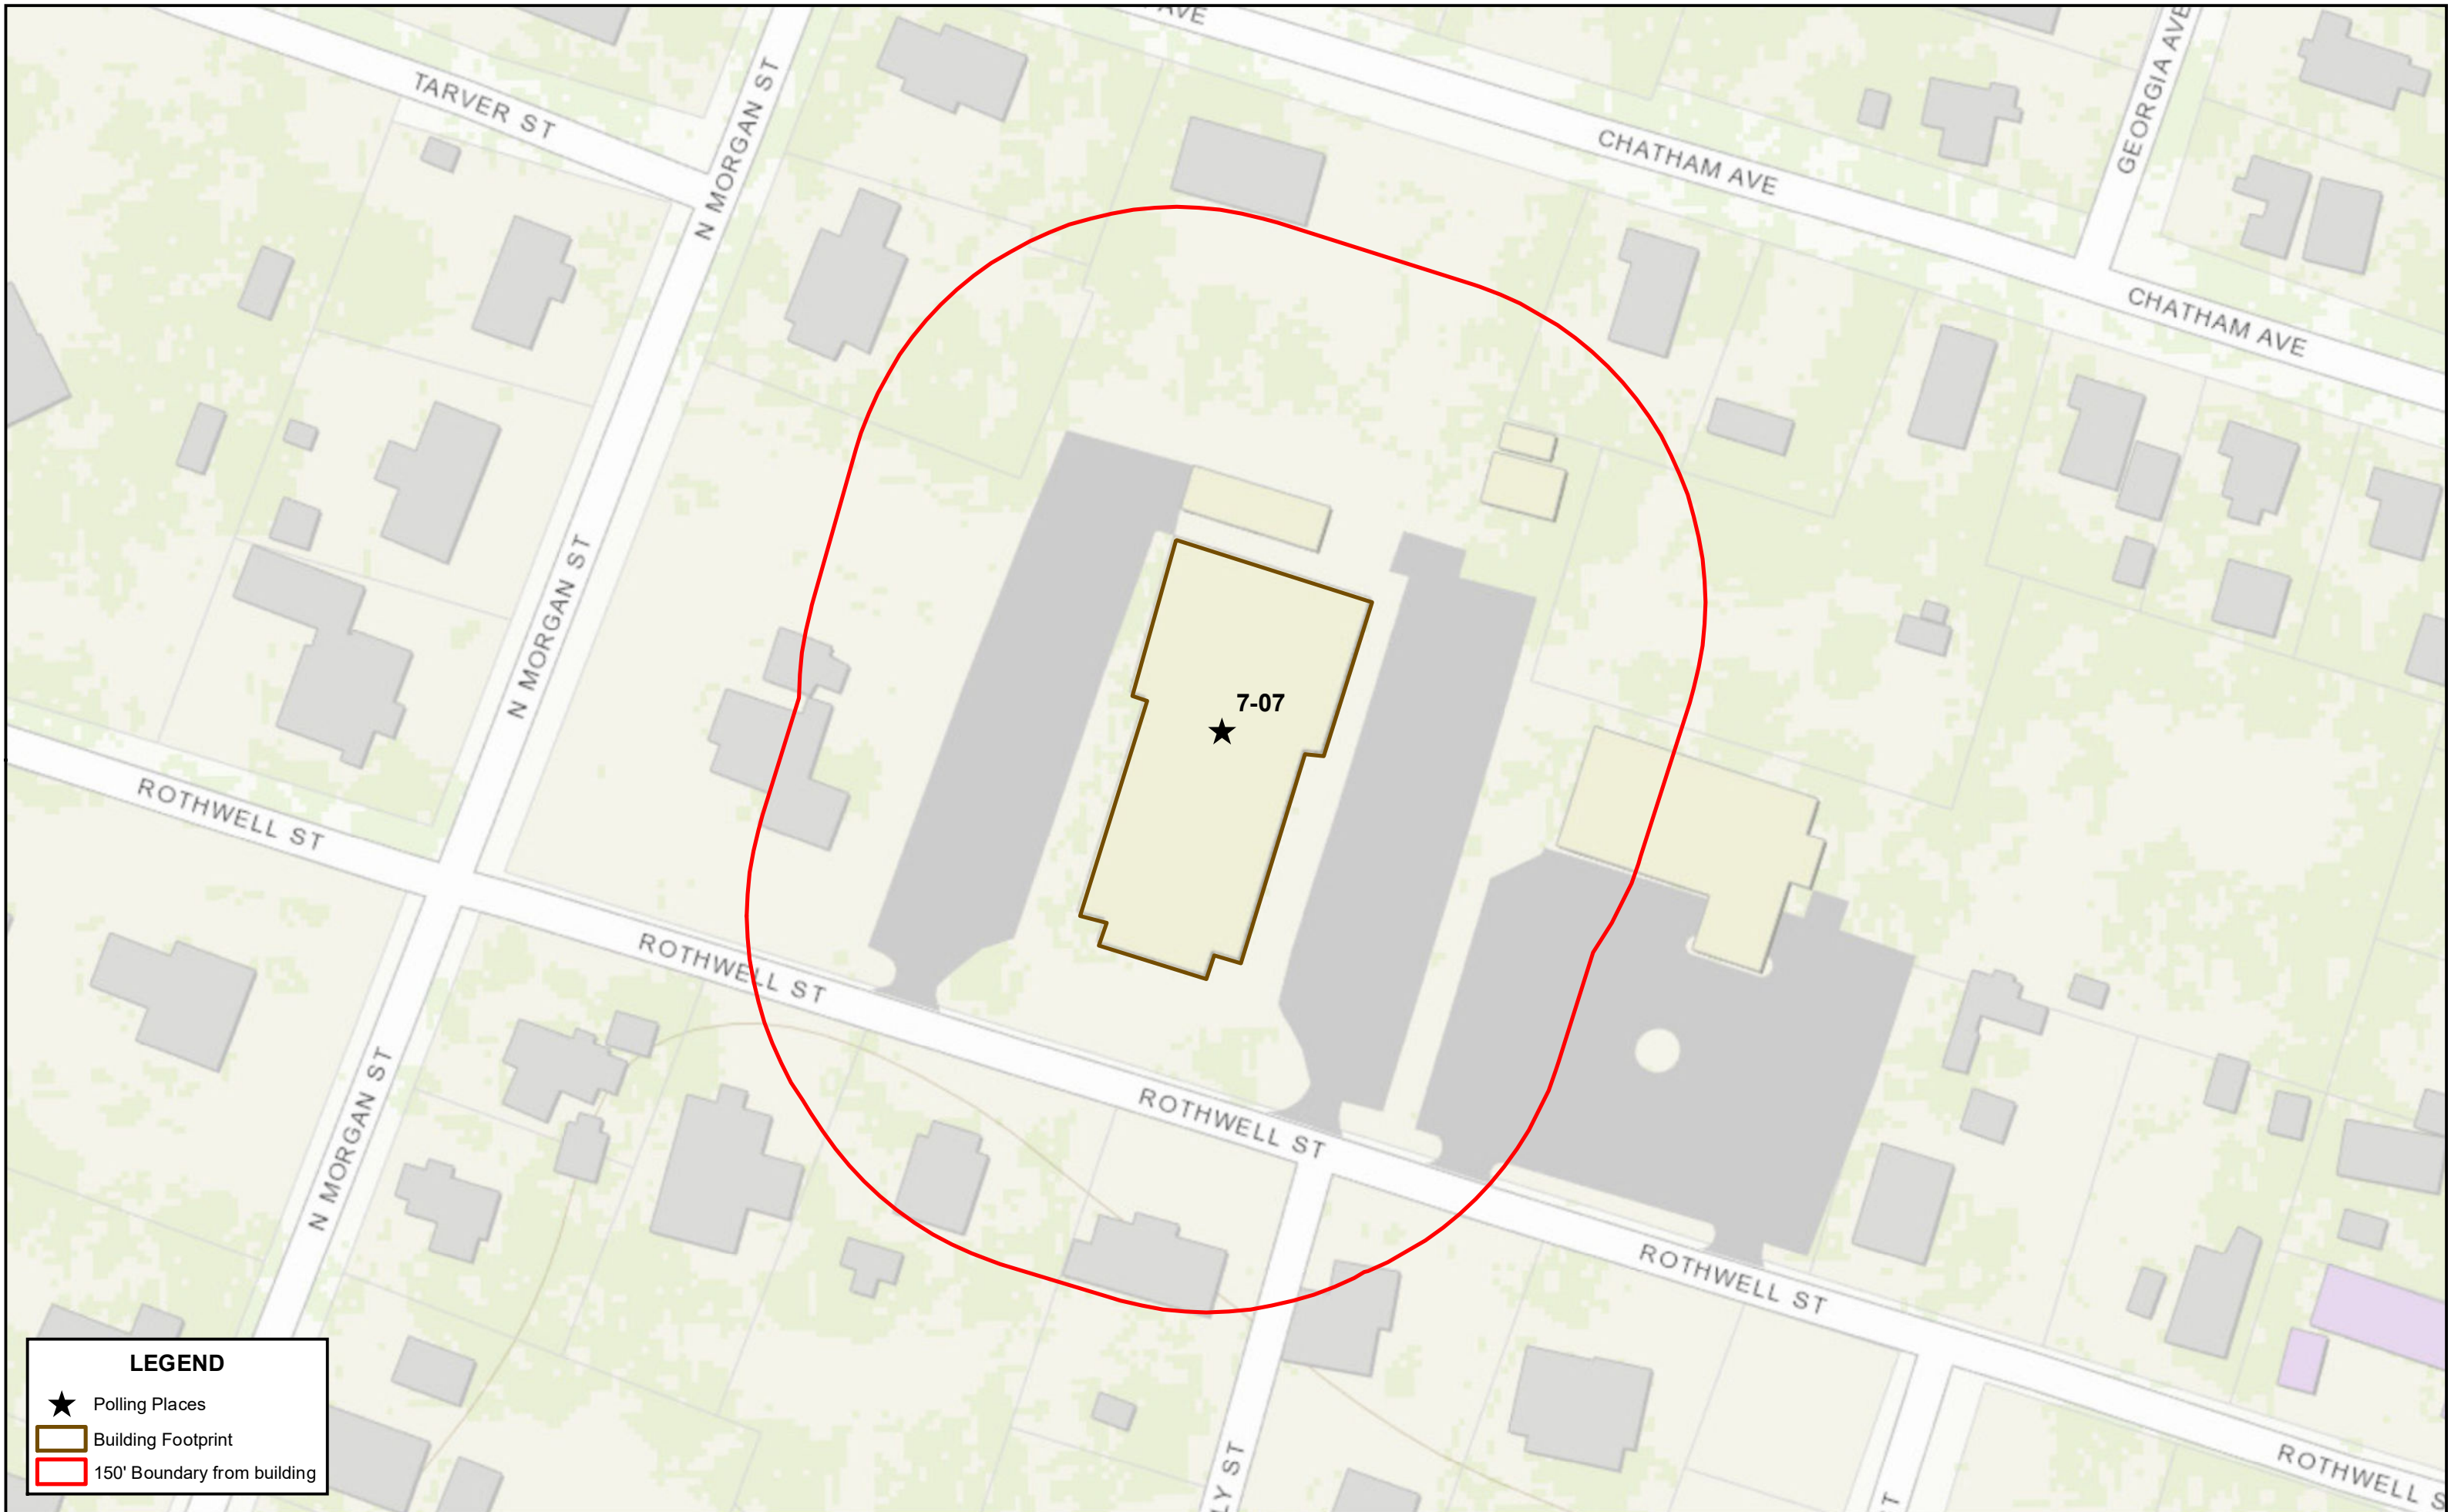

# Polling Place - Rothwell Baptist Church - 216 E Rothwell St

**LEGEND**

- ★ Polling Places
- Building Footprint
- 150' Boundary from building