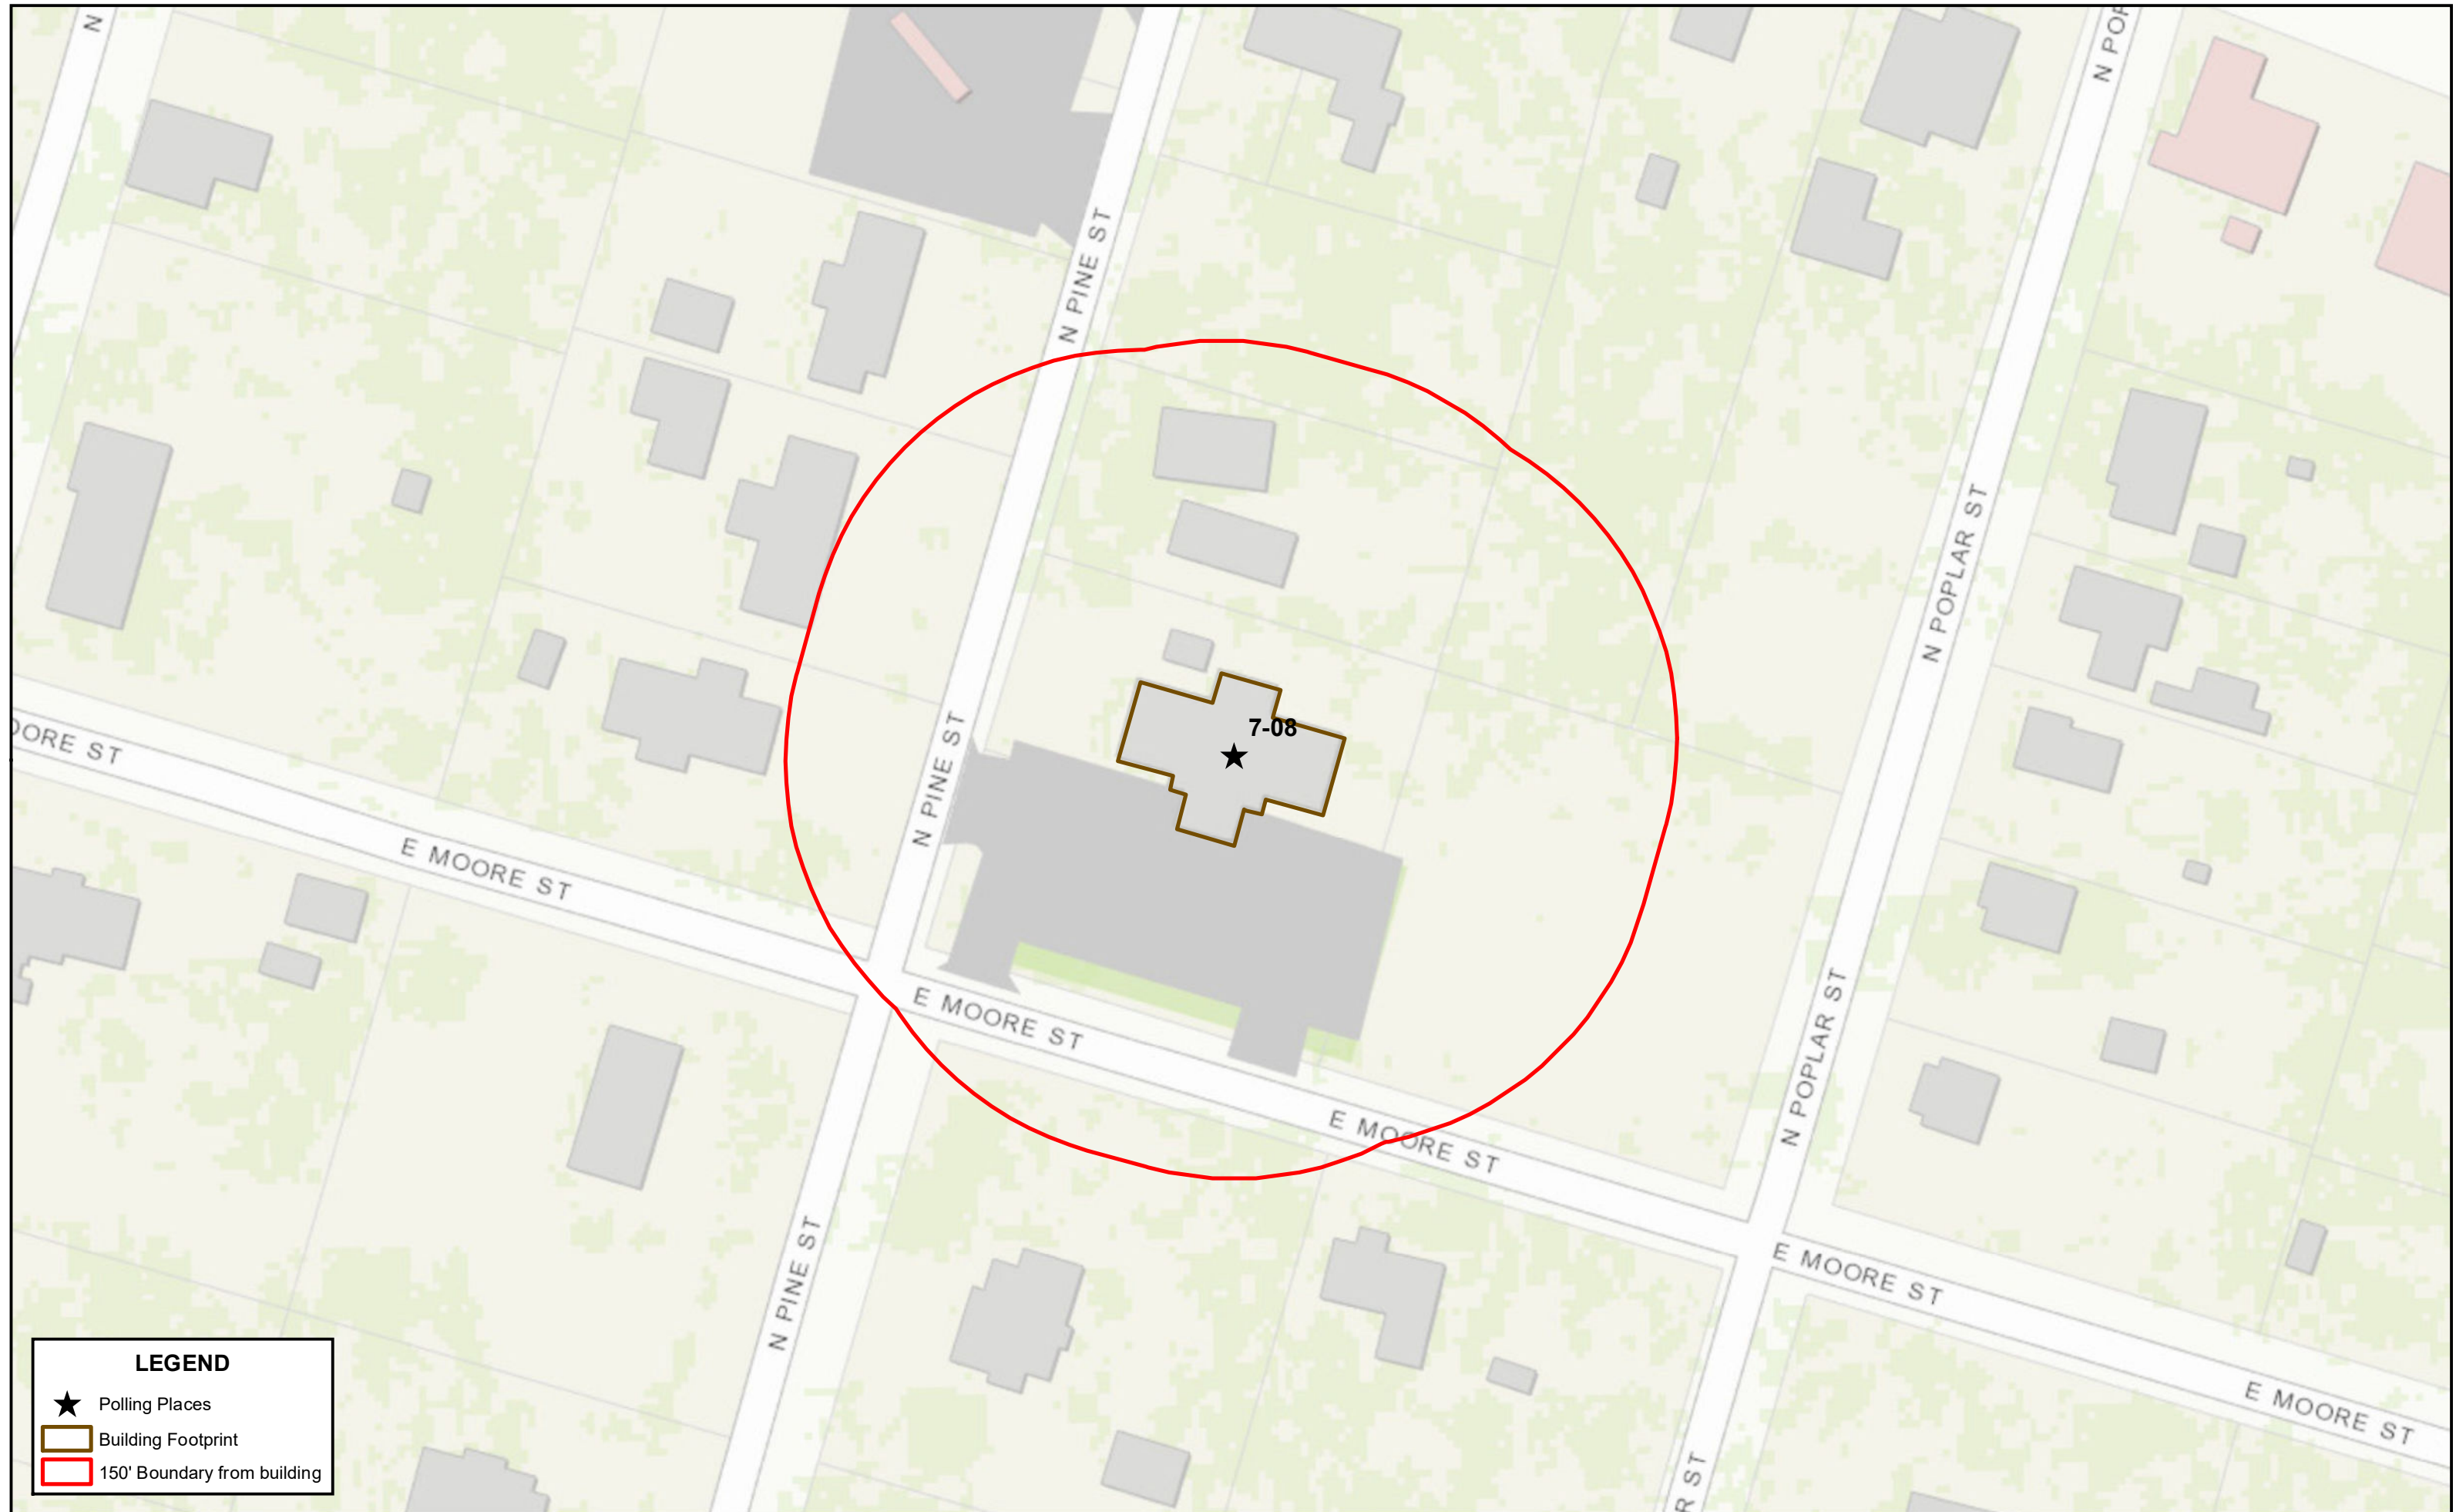

# Polling Place - Bloomingdale Community Center - 202 E Moore St

**LEGEND**

- ★ Polling Places
- Building Footprint
- 150' Boundary from building