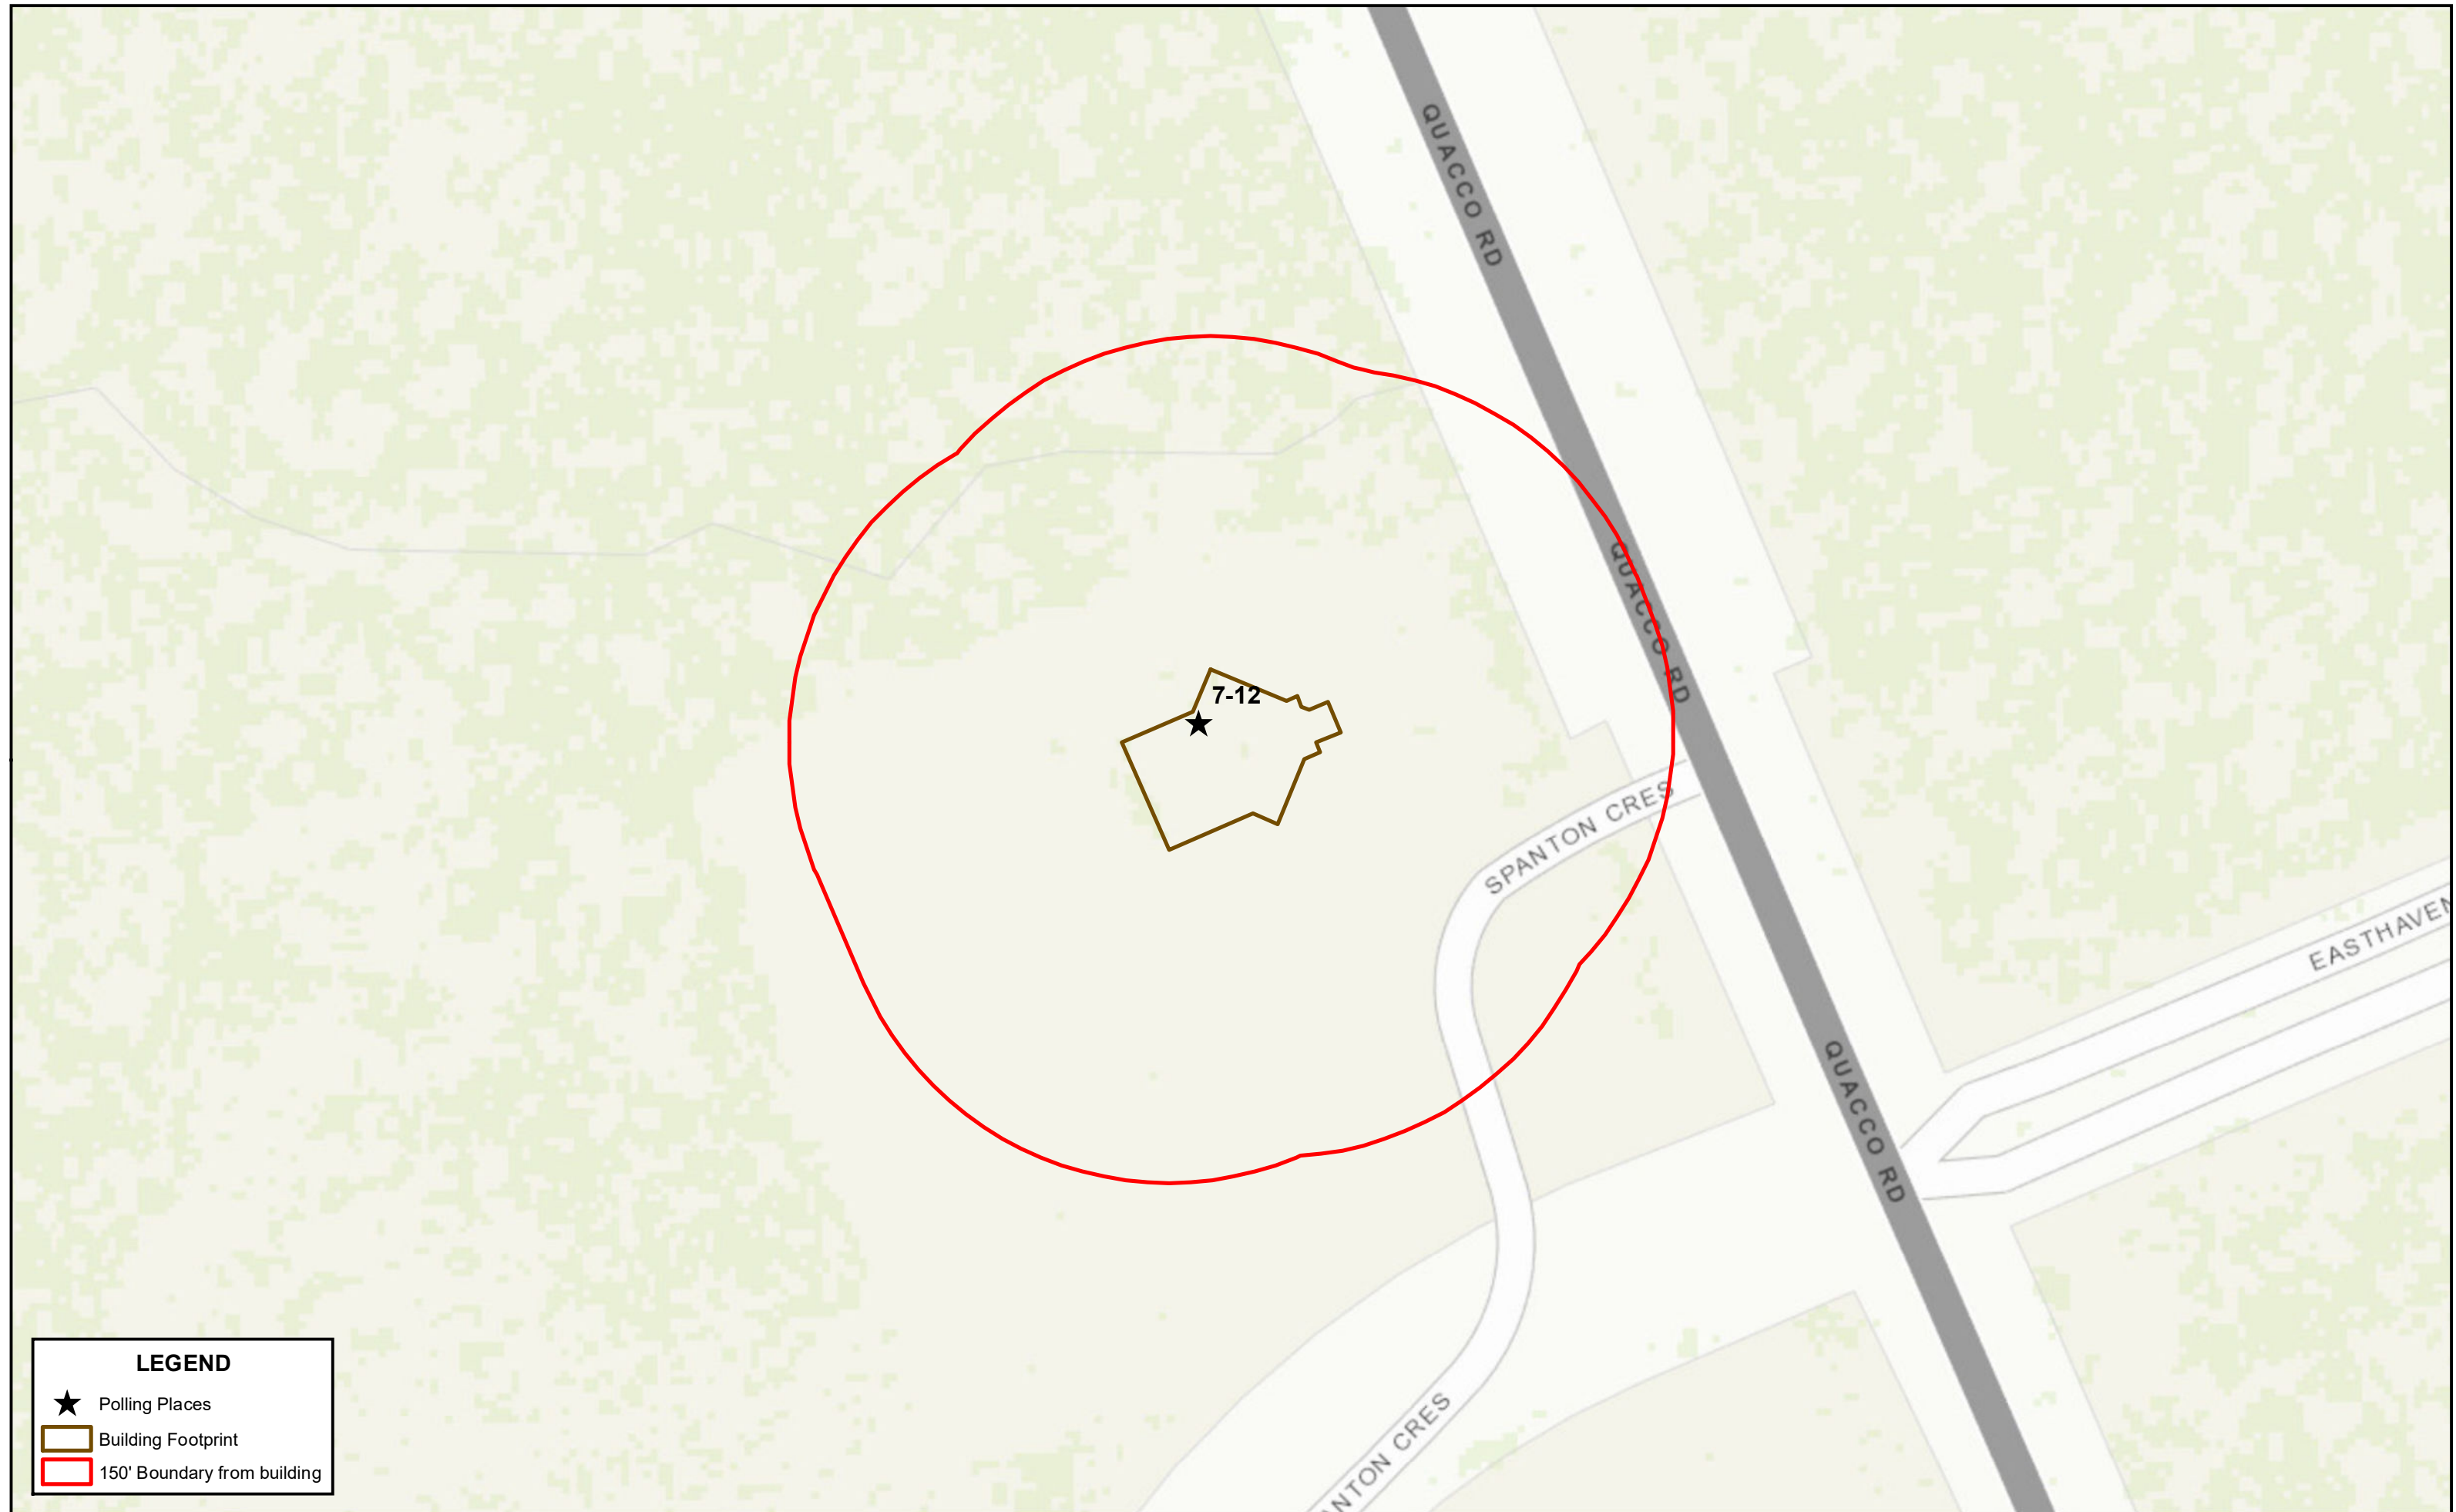

Polling Place - Christ Presbyterian Church - 1765 Quacco Rd

LEGEND

- ★ Polling Places
- Building Footprint
- 150' Boundary from building