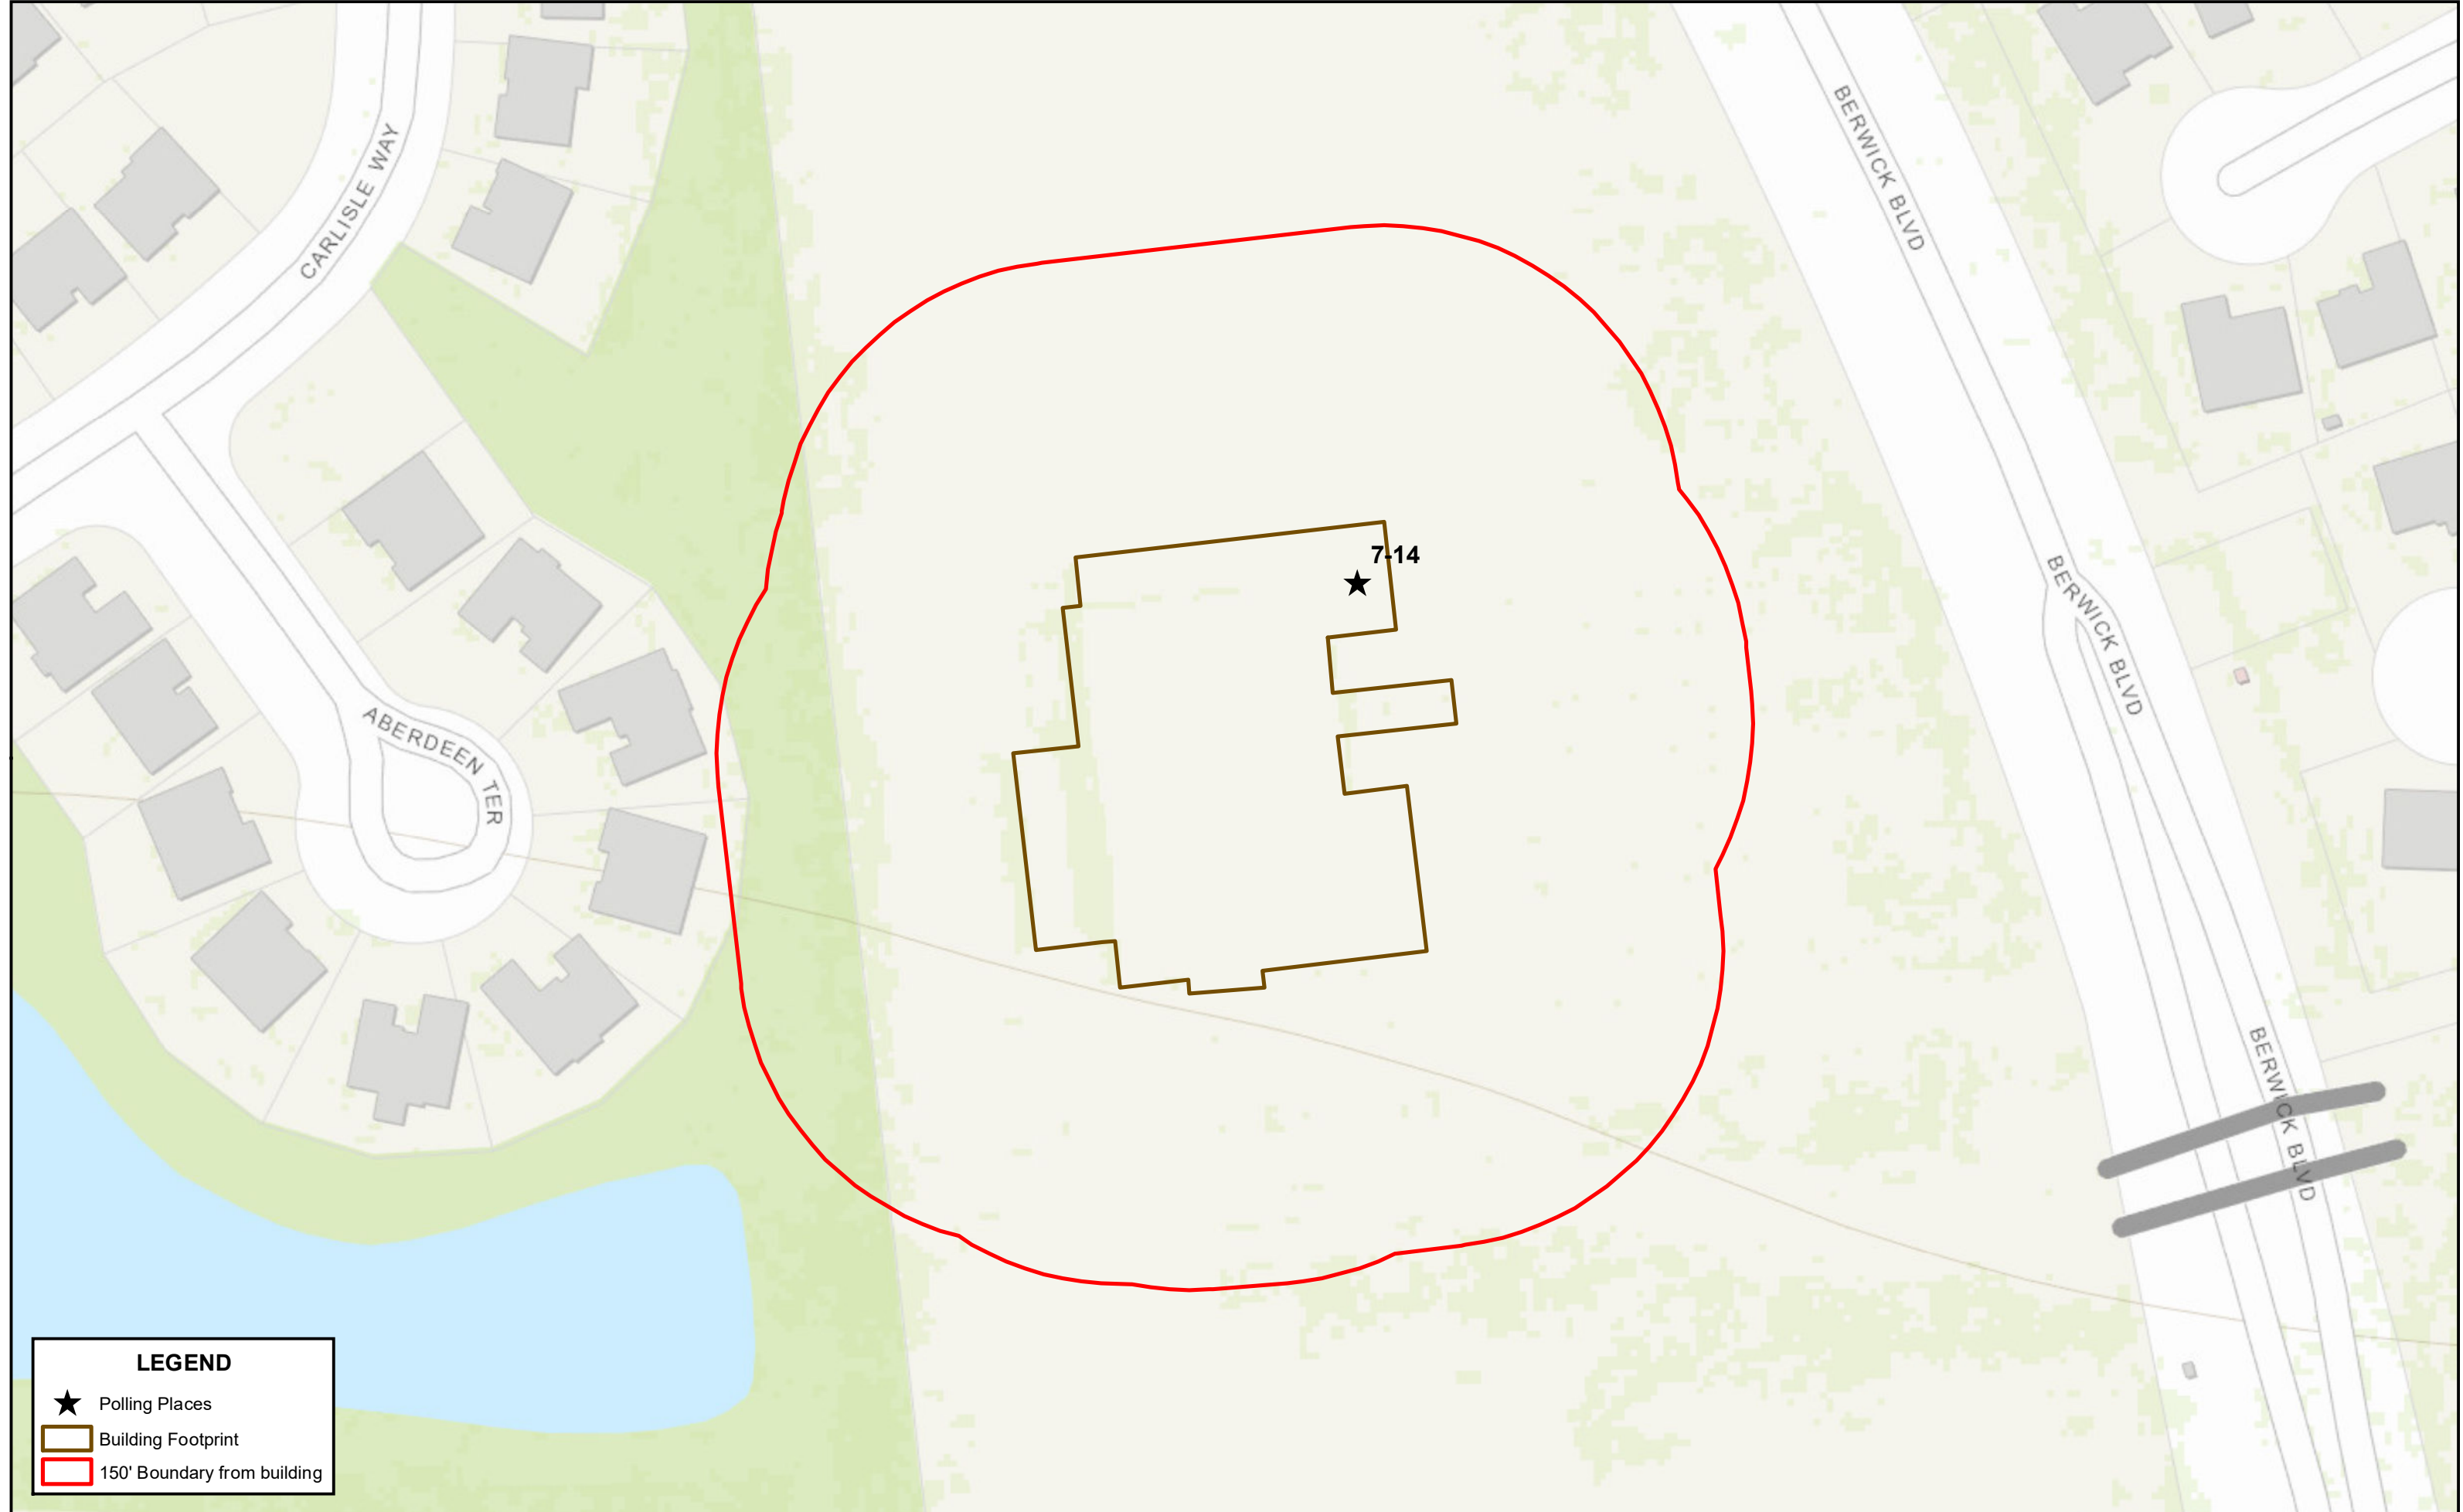

Polling Place - Coastal Cathedral Church of God - 275 Berwick Blvd

0 25 50 100 150 200 Feet

LEGEND

- ★ Polling Places
- Building Footprint
- 150' Boundary from building