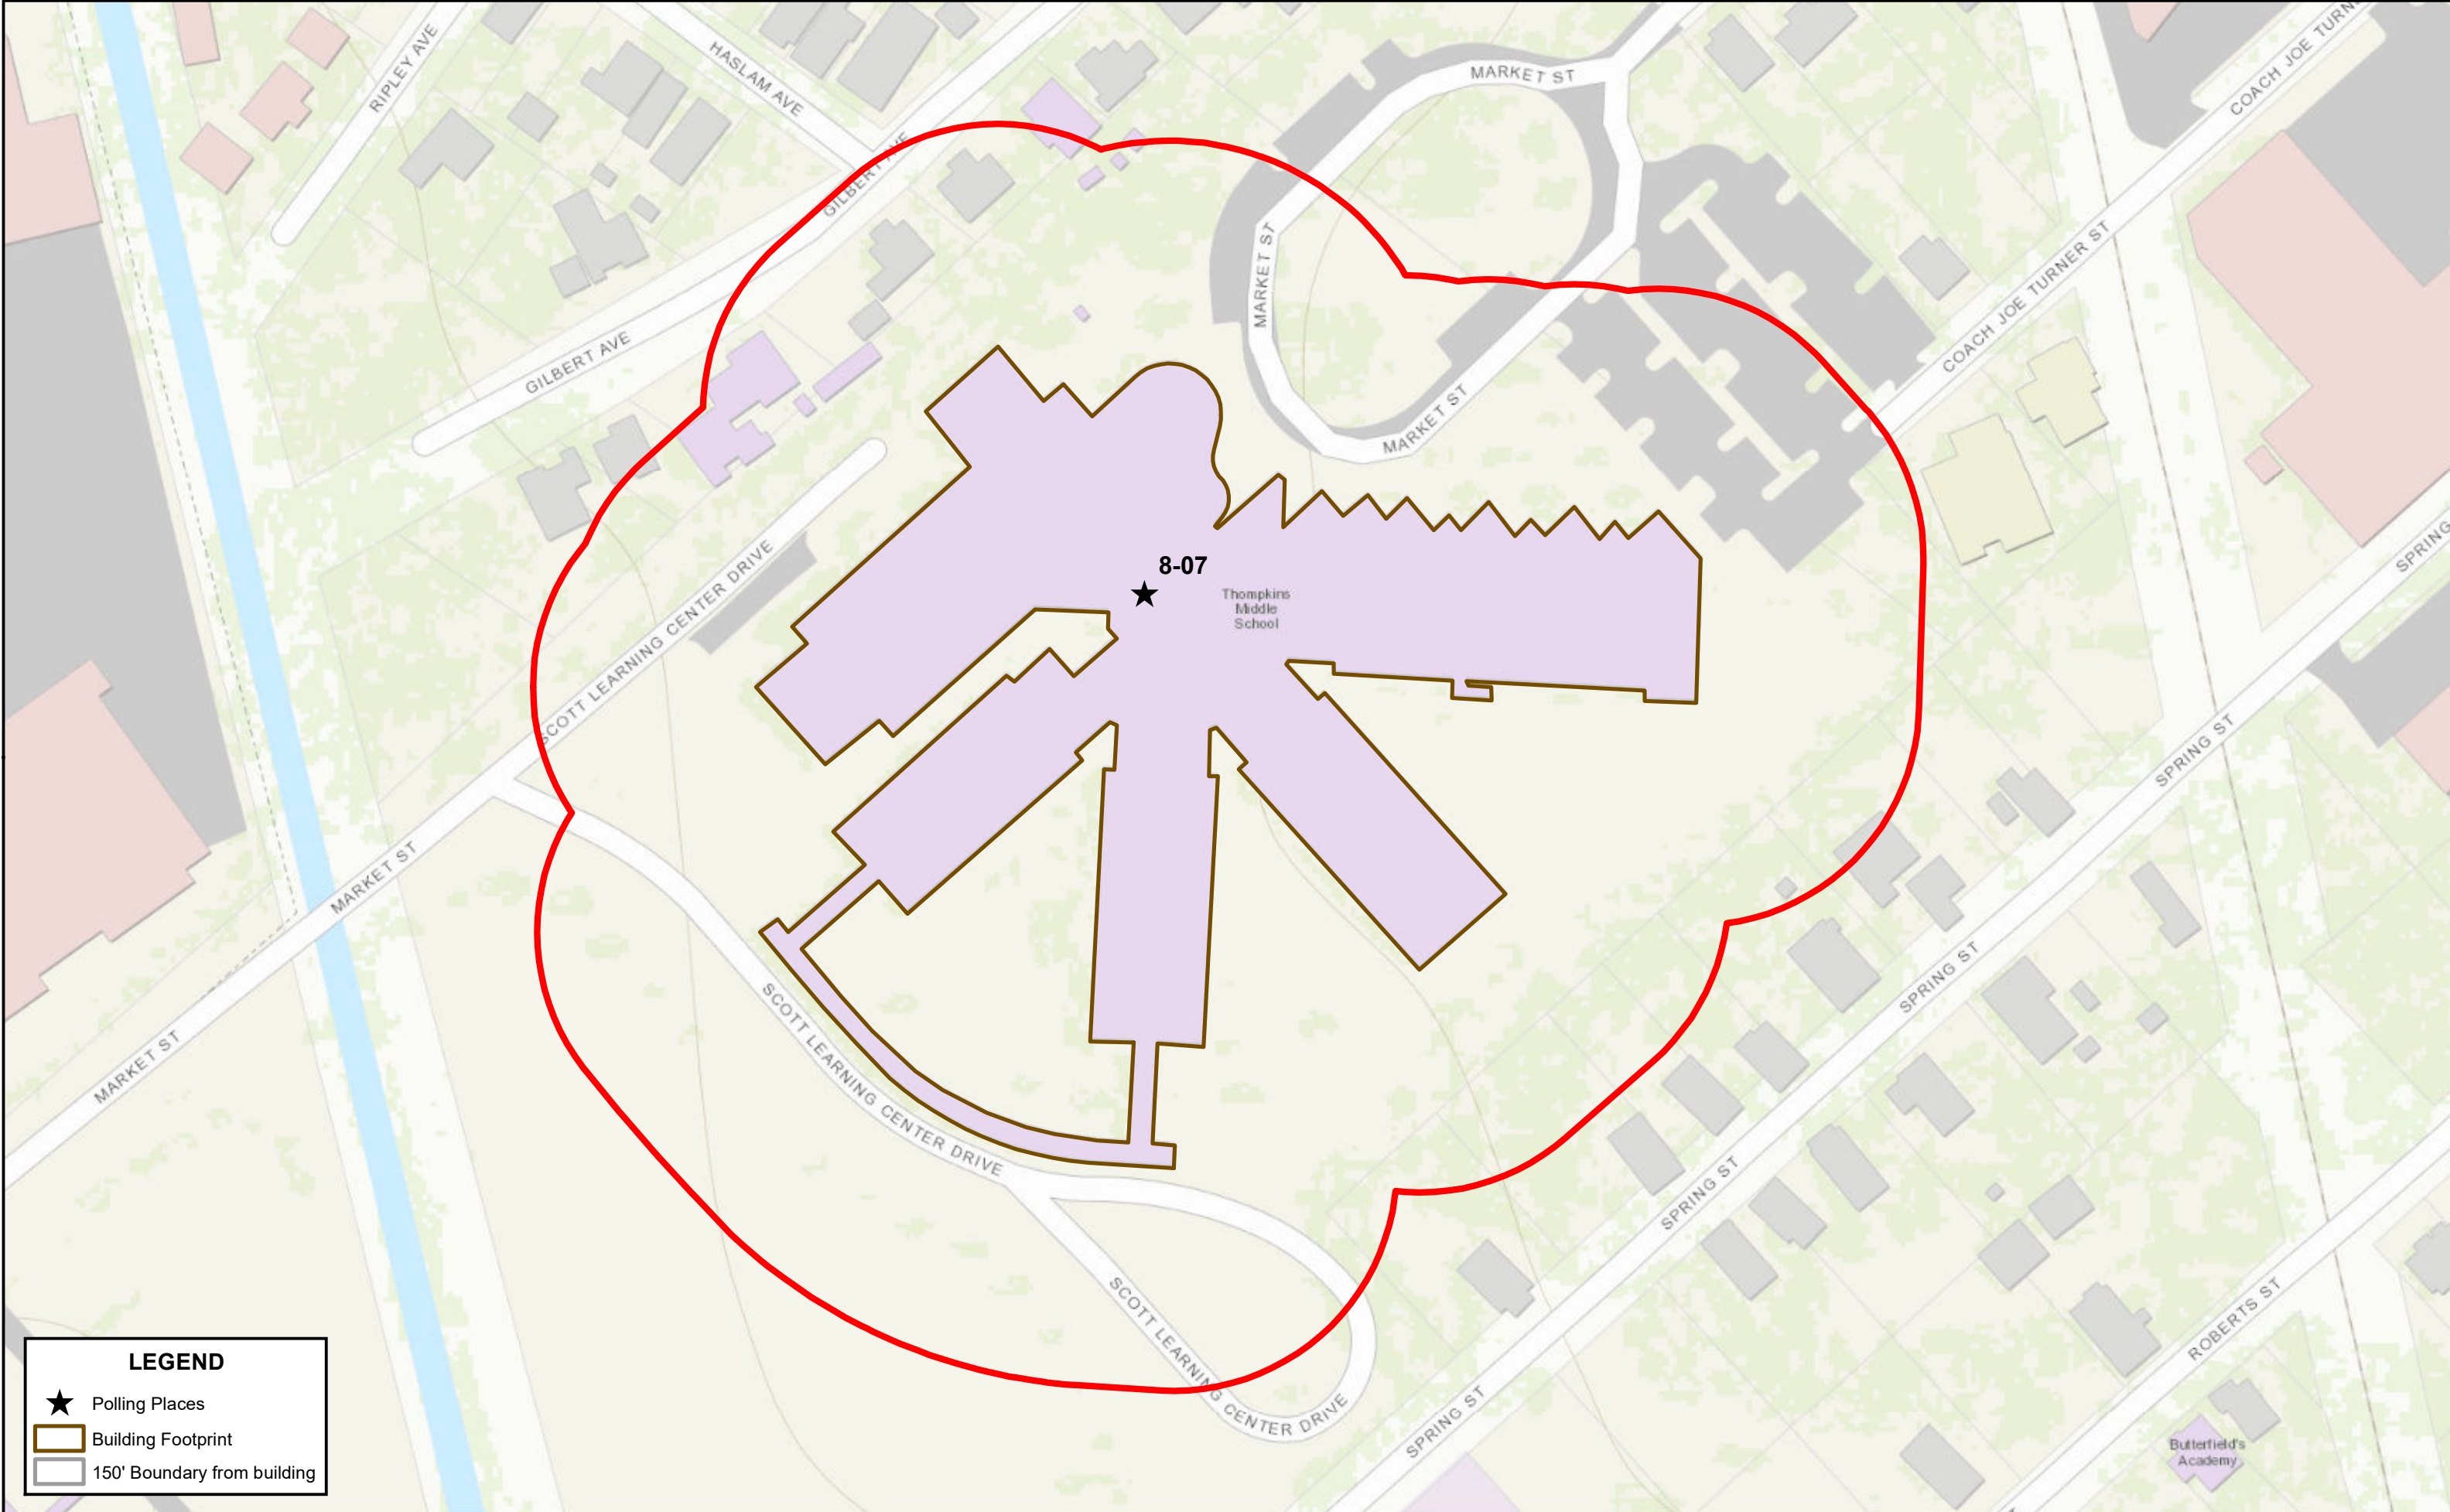

Polling Place - Woodville Tompkins Technical Institute - 151 Coach Joe Turner St

0 25 50 100 150 200 Feet

LEGEND

- ★ Polling Places
- Building Footprint
- 150' Boundary from building

Butterfield's Academy