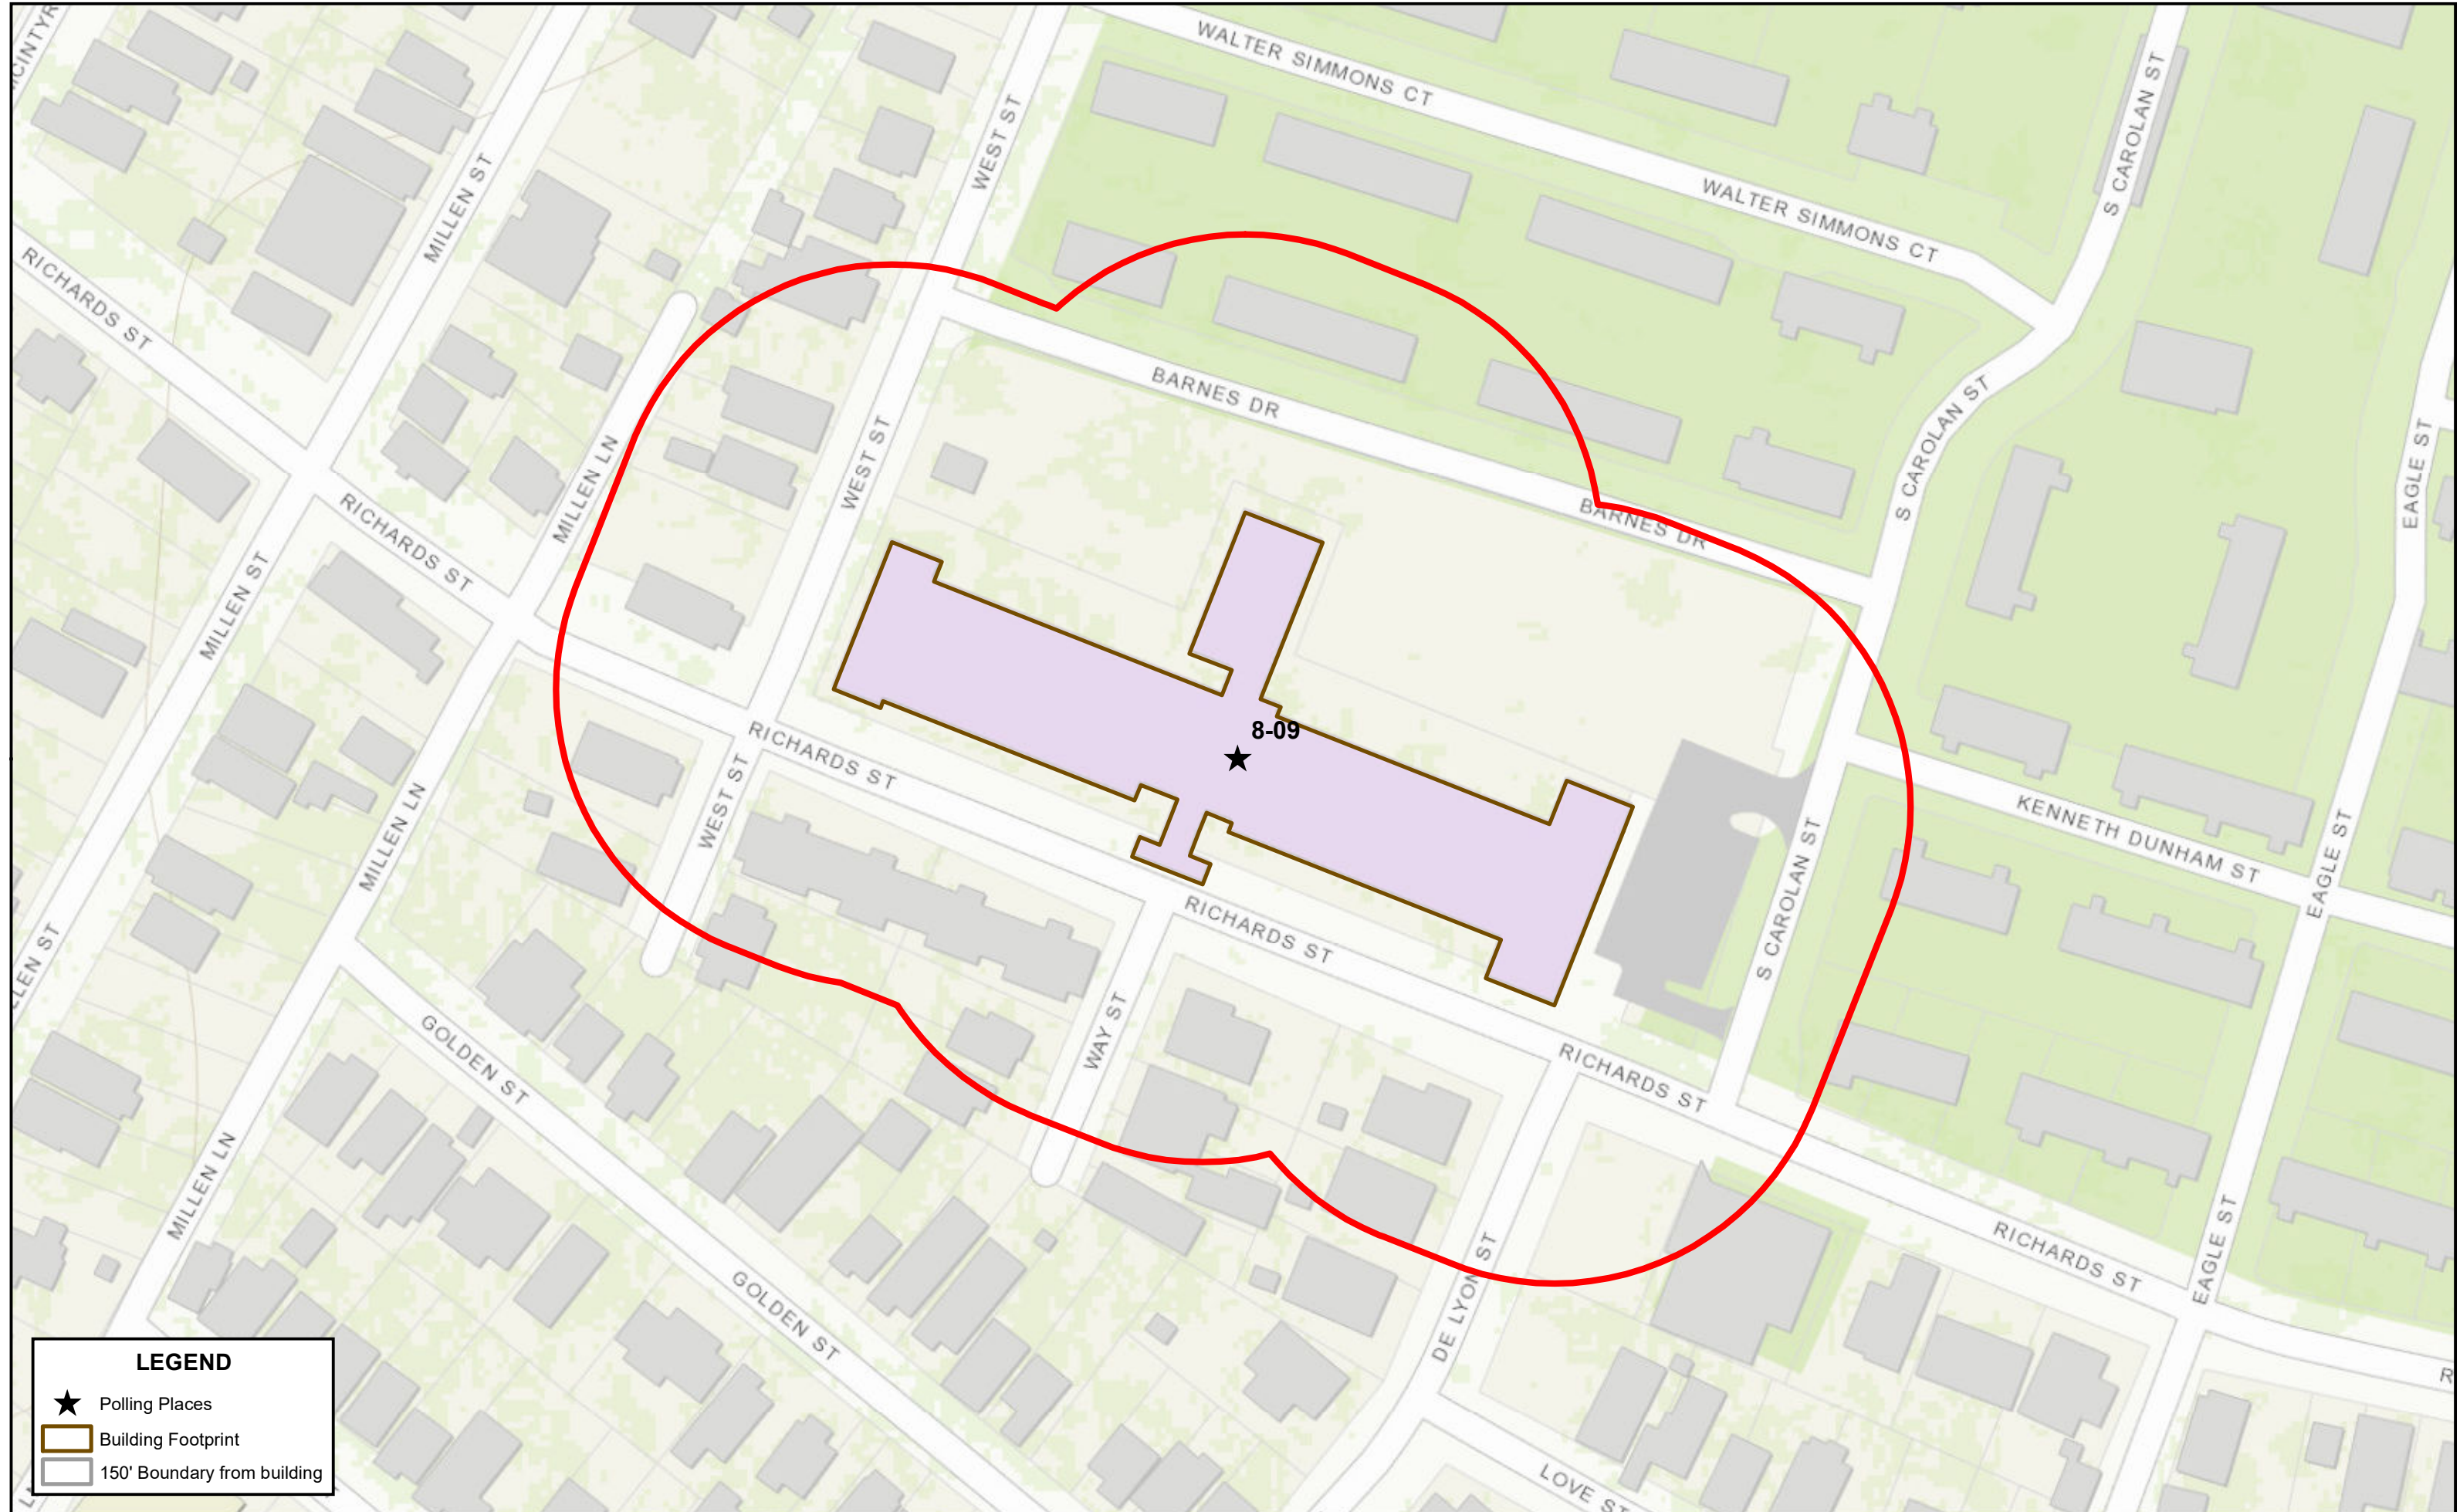

Polling Place - Moses Jackson Center - 1410 Richards St

0 25 50 100 150 200 Feet

LEGEND

- ★ Polling Places
- Building Footprint
- 150' Boundary from building