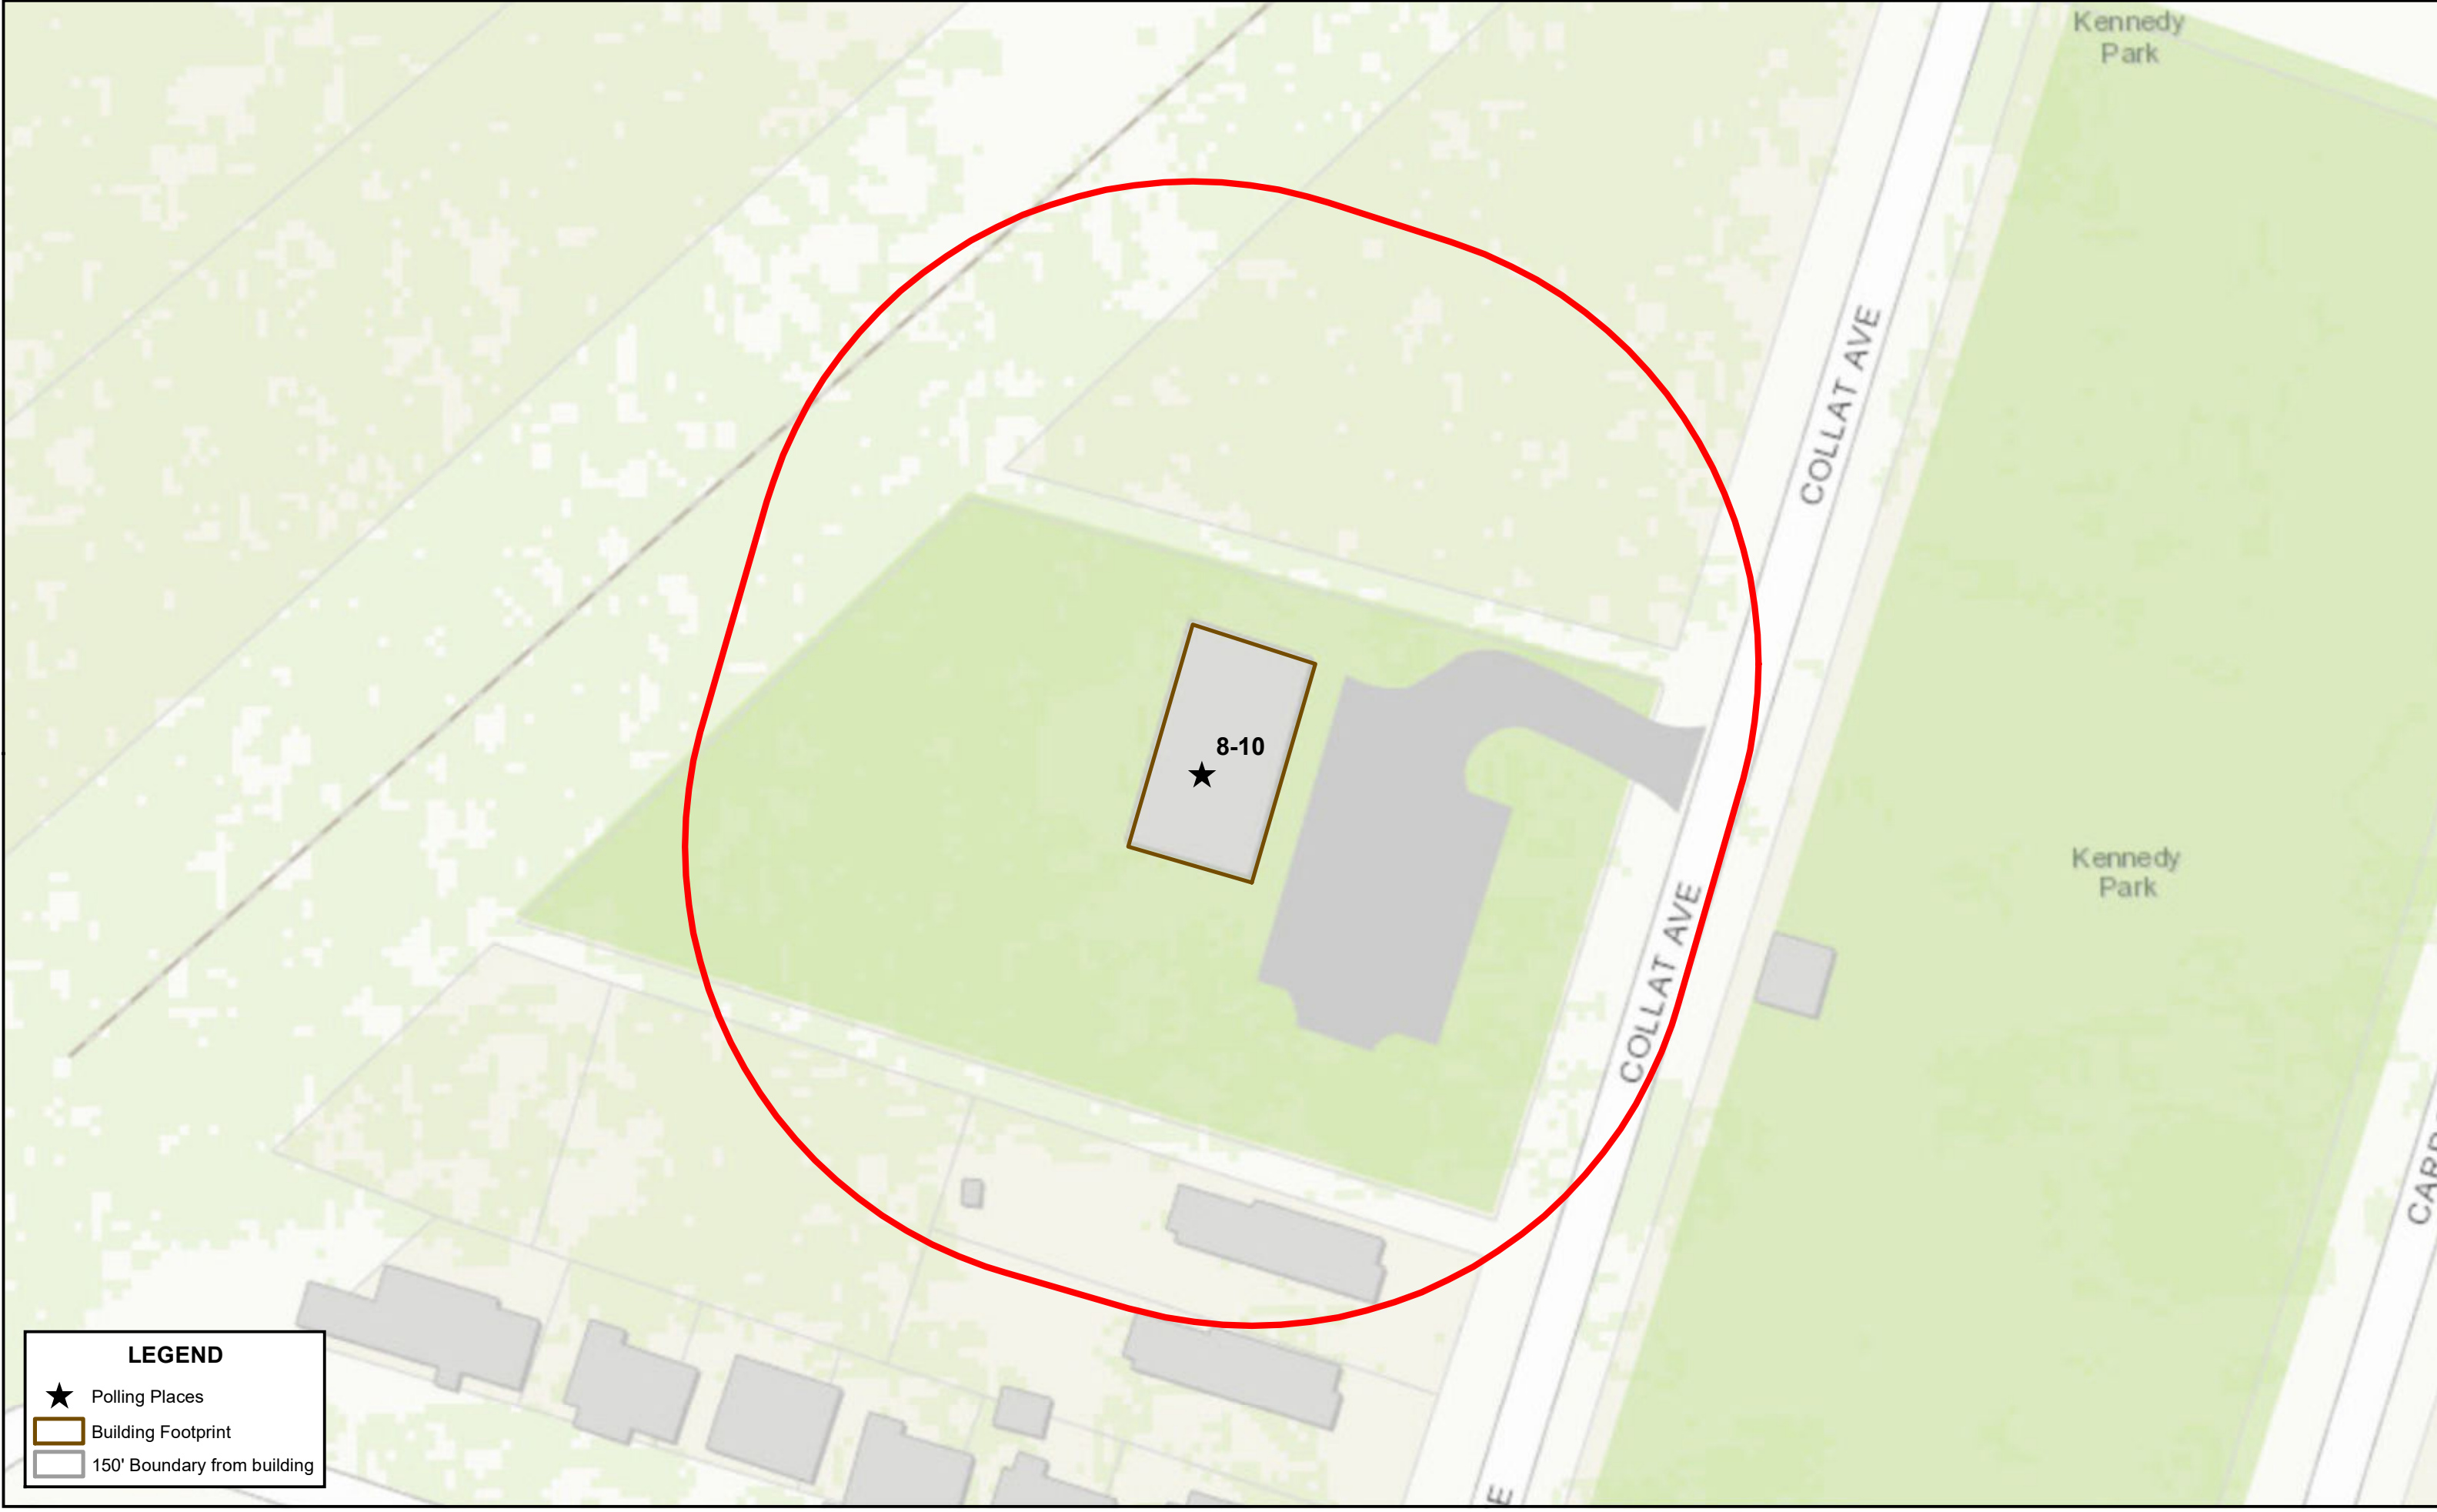

# Polling Place - Carver Heights Community Center - 905 Collat St

**LEGEND**

- ★ Polling Places
- Building Footprint
- 150' Boundary from building