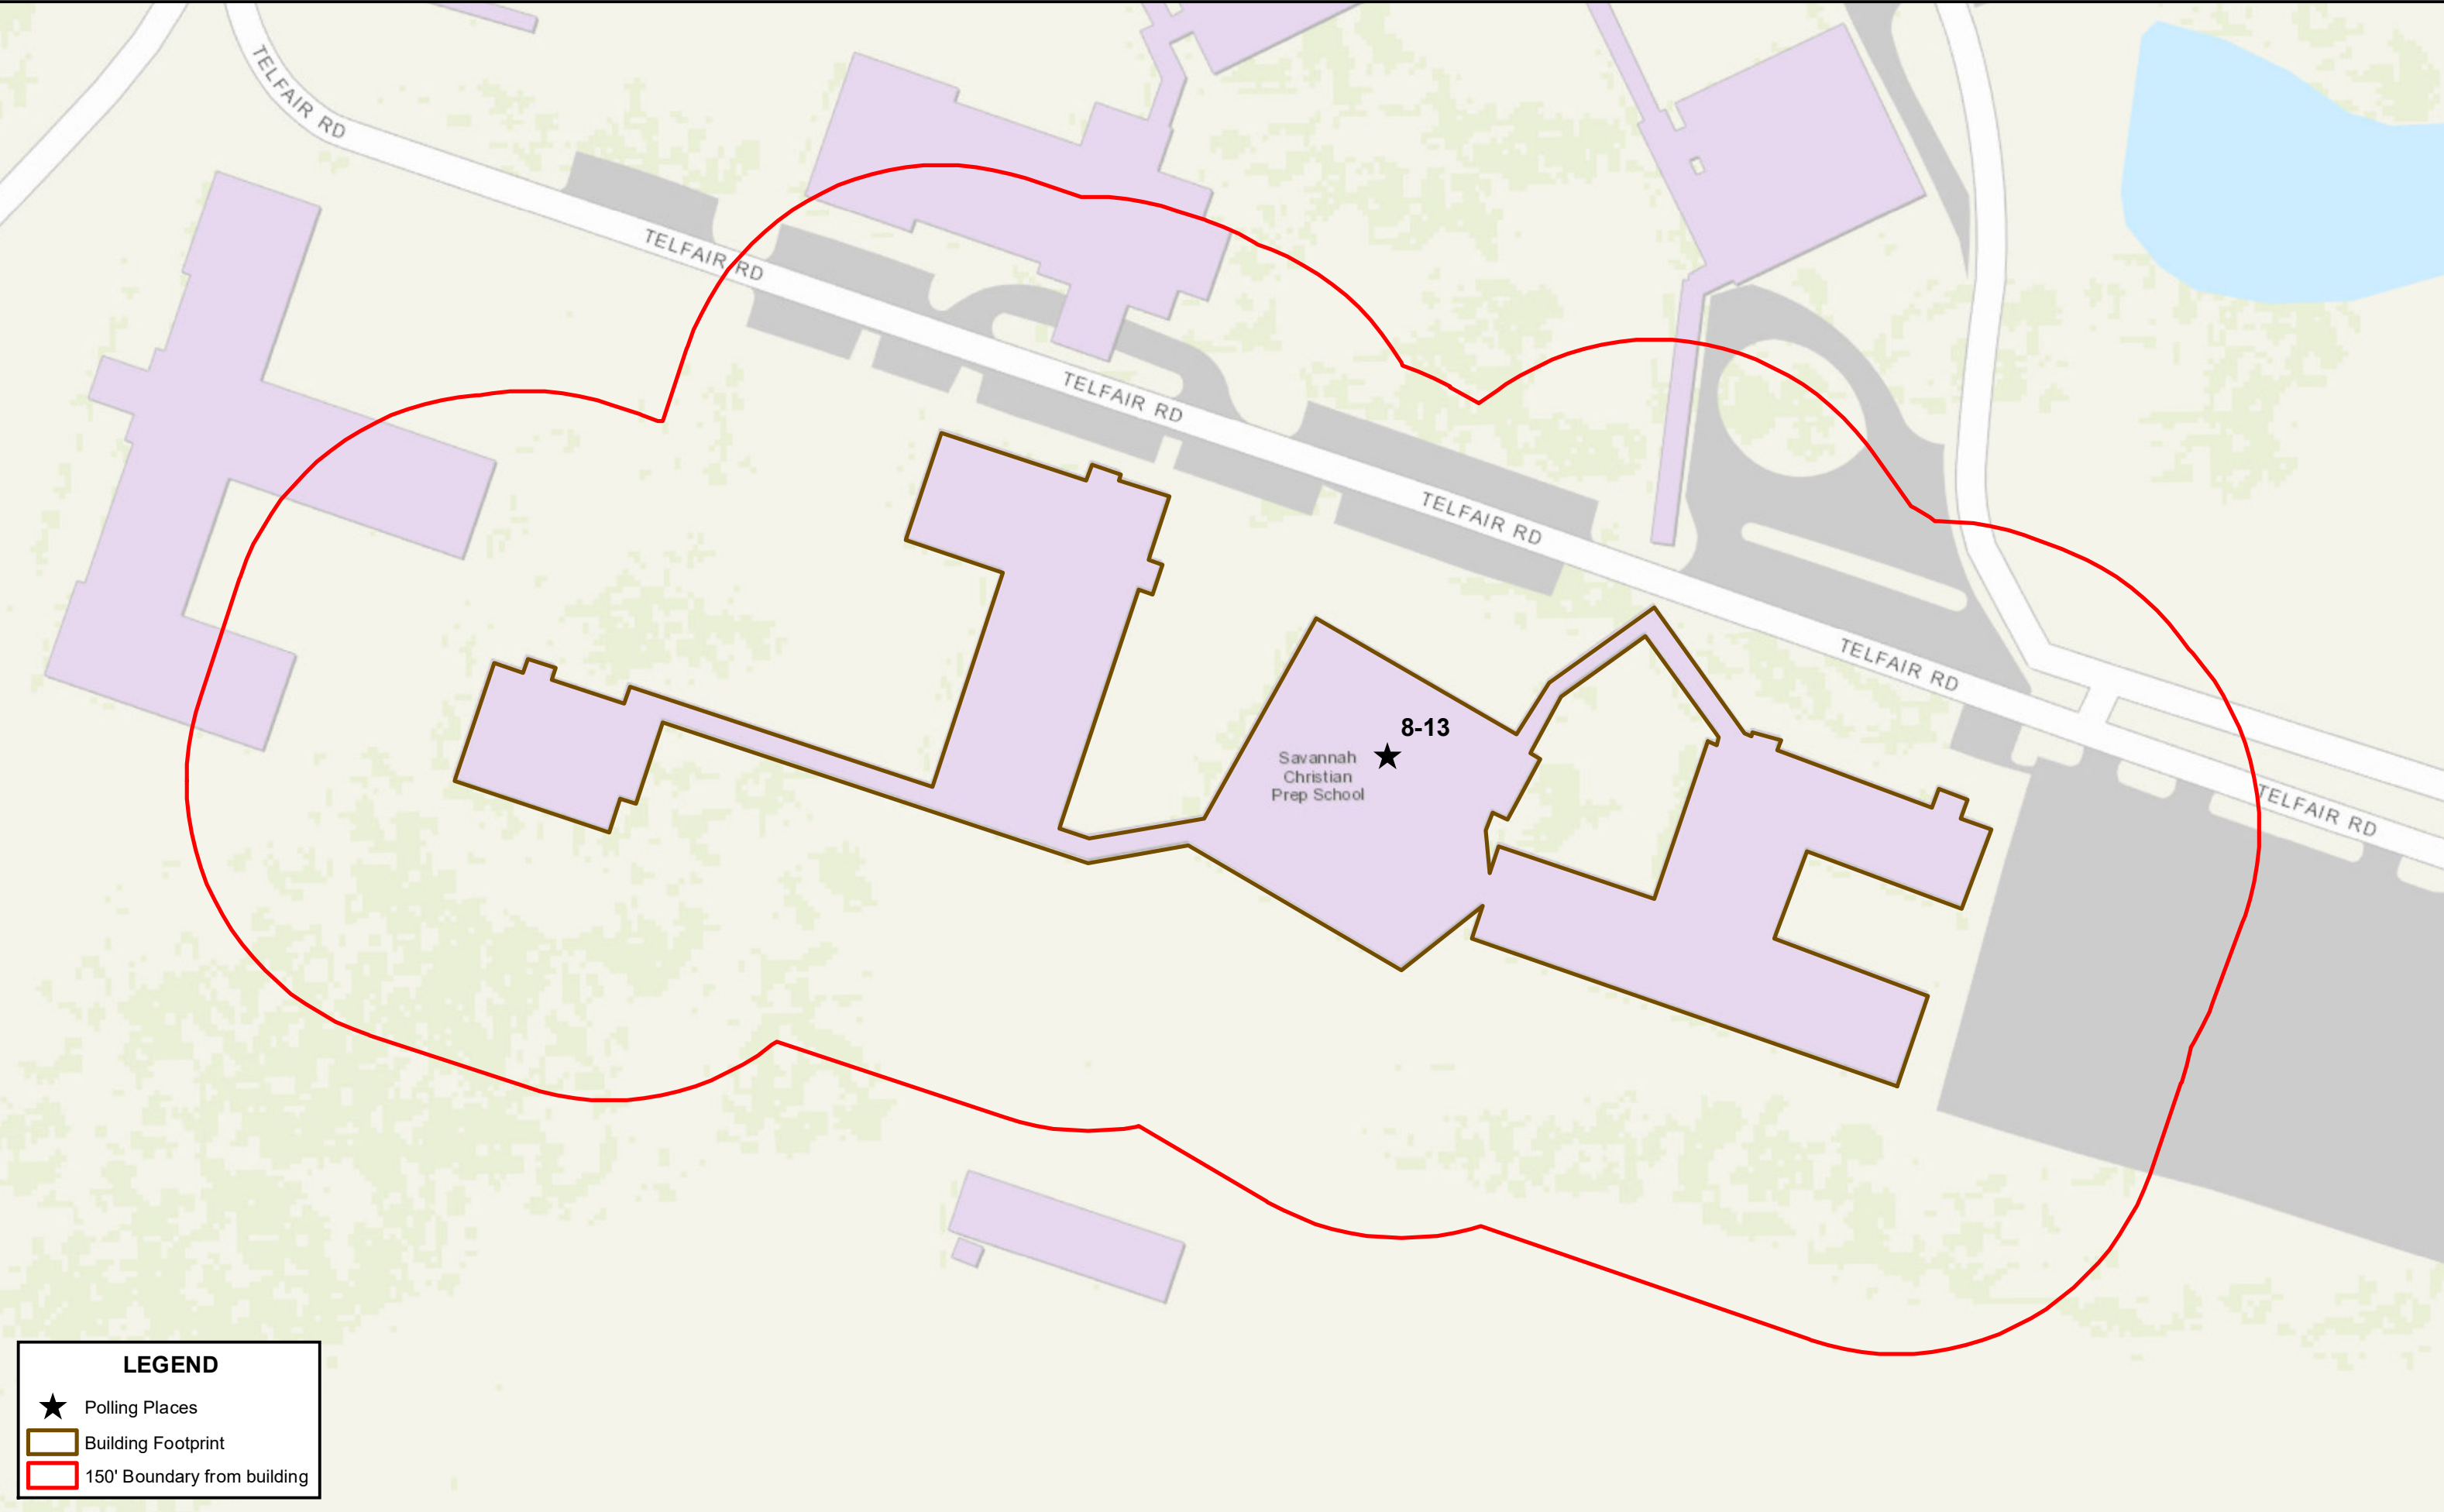

Polling Place - Savannah Christian School - 1599 Chatham Pkwy

0 25 50 100 150 200 Feet

LEGEND

- ★ Polling Places
- Building Footprint
- 150' Boundary from building